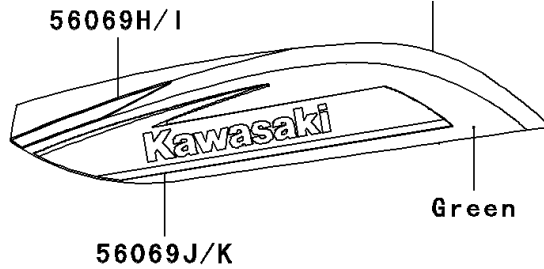

2011 JET SKI® 800 SX-R™ PARTS DIAGRAM

Decals(Black)(CN)

F3880

56052

Ref. Flame Arrester

Ref. Engine Hood

56069H/I

Green

56069J/K

56054

Ref. Handle Pole

Green

Black

56069D/E

56069F/G

56069B/C

Ref. Hull

Black

56069/A

Ref. Hull

2011 JET SKI® 800 SX-R™ PARTS LIST

Decals(Black)(CN)

ITEM NAME	PART NUMBER	QUANTITY
MARK,KAWASAKI (Ref # 56052)	56052-3807	1
MARK,37 YEARS (Ref # 56054)	56054-3749	1
PATTERN,HULL,LH (Ref # 56069)	56069-3857	1
PATTERN,HULL,RH (Ref # 56069A)	56069-3858	1
PATTERN,DECK,FR,LH (Ref # 56069B)	56069-3859	1
PATTERN,DECK,FR,RH (Ref # 56069C)	56069-3860	1
PATTERN,DECK,CNT,LH (Ref # 56069D)	56069-3861	1
PATTERN,DECK,CNT,RH (Ref # 56069E)	56069-3862	1
PATTERN,DECK,RR,LH (Ref # 56069F)	56069-3863	1
PATTERN,DECK,RR,RH (Ref # 56069G)	56069-3864	1
PATTERN,ENGINE HOOD,UPP,LH (Ref # 56069H)	56069-3865	1
PATTERN,ENGINE HOOD,UPP,RH (Ref # 56069I)	56069-3866	1
PATTERN,ENGINE HOOD,LWR,LH (Ref # 56069J)	56069-3867	1
PATTERN,ENGINE HOOD,LWR,RH (Ref # 56069K)	56069-3868	1