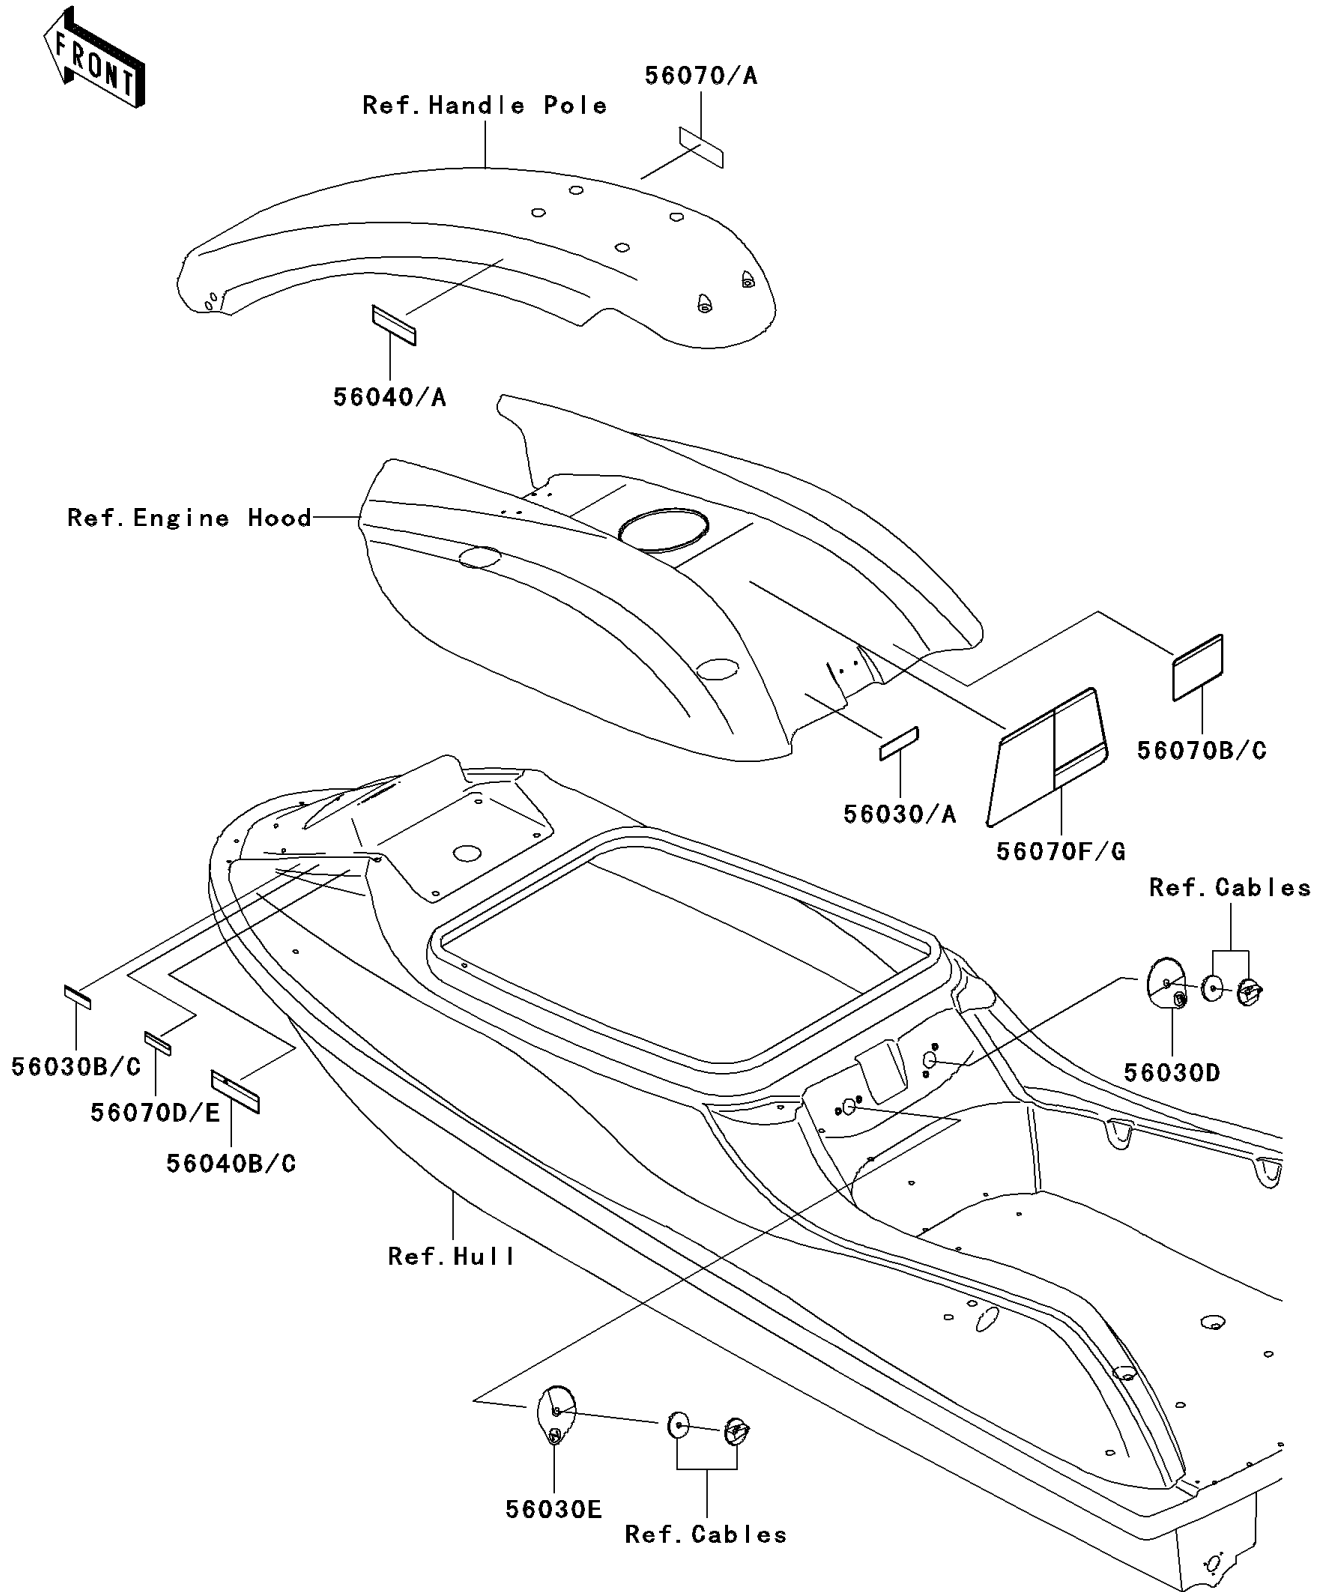

2011 JET SKI® 800 SX-R™ PARTS DIAGRAM

Labels

F3183

2011 JET SKI® 800 SX-R™ PARTS LIST

Labels

ITEM NAME	PART NUMBER	QUANTITY
LABEL,FIRE EXTINGUISHER (Ref # 56030)	56030-3755	1
LABEL,OIL RECOMMENDED (Ref # 56030C)	56030-3852	1
LABEL,FUEL (Ref # 56030D)	56030-3856	1
LABEL,CHOKE (Ref # 56030E)	56030-3857	1
LABEL-WARNING,CAUTION SAFETY (Ref # 56040)	56040-3944	1
LABEL-WARNING,GASOLINE (Ref # 56040B)	56040-3972	1
LABEL-WARNING,CAUTION SAFETY (Ref # 56070)	56070-3723	1
LABEL-WARNING,CAUTION SAFETY (Ref # 56070B)	56070-3834	1
LABEL-WARNING,MIX RATIO (Ref # 56070D)	56070-3857	1
LABEL-WARNING,IMPORTANT SAFETY (Ref # 56070F)	56070-3976	1
LABEL,FIRE EXTINGUISHER(FRENCH) (Ref # 56030A)	56030-3757	1
LABEL,OIL RECOMMENDED(FRENCH) (Ref # 56030B)	56030-3765	1
LABEL-WARNING,CAUTION SAFETY (Ref # 56040A)	56040-3952	1
LABEL,GASOLINE(FRENCH) (Ref # 56040C)	56040-3978	1
LABEL,CAUTION SAFETY(FRENCH) (Ref # 56070A)	56070-3725	1
LABEL-WARNING,CAUTION SAFETY (Ref # 56070C)	56070-3836	1
LABEL-WARNING,MIX RATIO(FRENCH) (Ref # 56070E)	56070-3858	1
LABEL-WARNING,IMPORTANT SAFETY (Ref # 56070G)	56070-3977	1