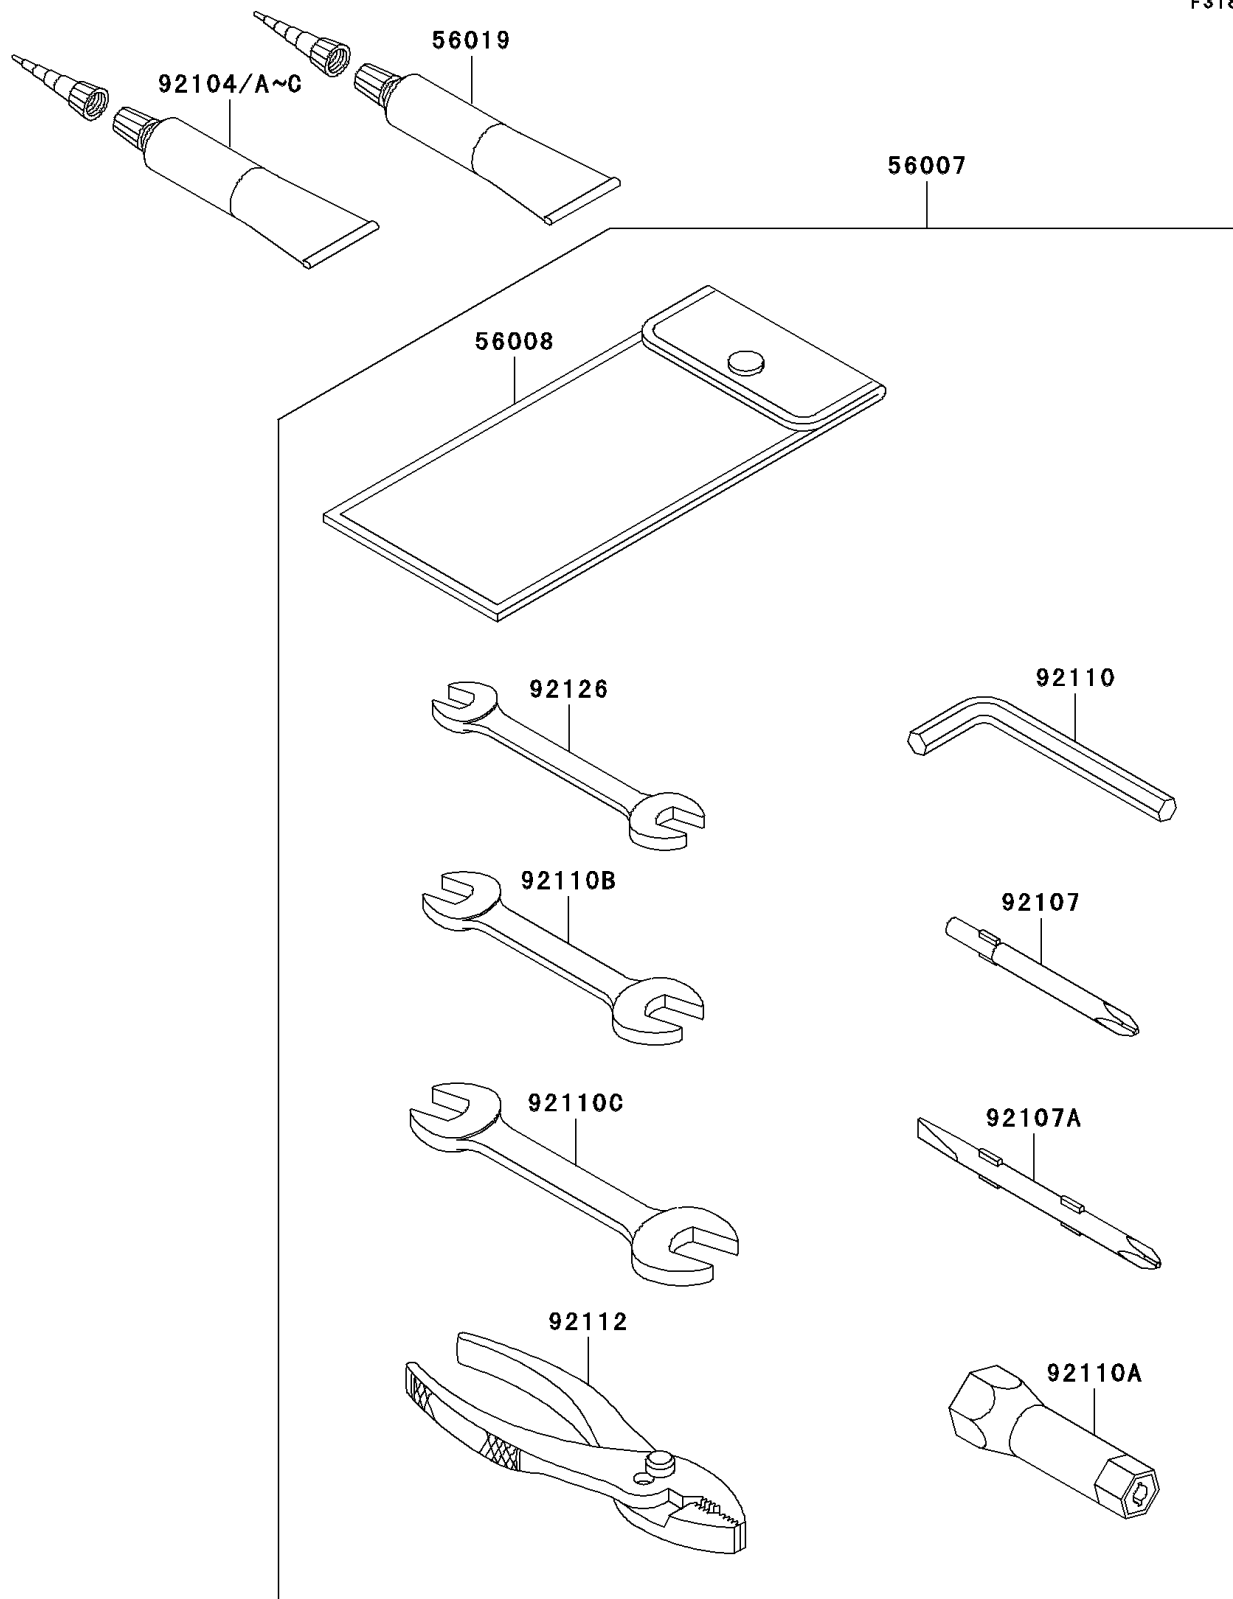

2011 JET SKI® 800 SX-R™ PARTS DIAGRAM

Owner's Tools

F3182

2011 JET SKI® 800 SX-R™ PARTS LIST

Owner's Tools

ITEM NAME	PART NUMBER	QUANTITY
TOOL-KIT (Ref # 56007)	56007-3711	1
BAG,TOOL (Ref # 56008)	56008-006	1
GASKET-LIQUID,TB1211,WHITE (Ref # 56019)	56019-120	1
GASKET-LIQUID,TB1105B,SILVER (Ref # 92104)	92104-002	1
GASKET-LIQUID,TB1105,BLACK (Ref # 92104A)	92104-1003	1
GASKET-LIQUID,TB1215,GRAY (Ref # 92104B)	92104-1065	1
GASKET-LIQUID,TB1521,BROWN (Ref # 92104C)	92104-3701	1
TOOL-DRIVER,#3PHILLIPS (Ref # 92107)	92107-005	1
TOOL-DRIVER,#2PHILLIPS&SLOT (Ref # 92107A)	92107-1051	1
TOOL-WRENCH,ALLEN,5MM (Ref # 92110)	92110-1015	1
TOOL-WRENCH,BOX,21MM (Ref # 92110A)	92110-1113	1
TOOL-WRENCH,OPEN END,10X12 (Ref # 92110B)	92110-1152	1
TOOL-WRENCH,OPEN END,14X17 (Ref # 92110C)	92110-1153	1
TOOL-PLIERS (Ref # 92112)	92112-1001	1
TOOL-WRENCH,OPEN END,8X10 (Ref # 92126)	92126-004	1