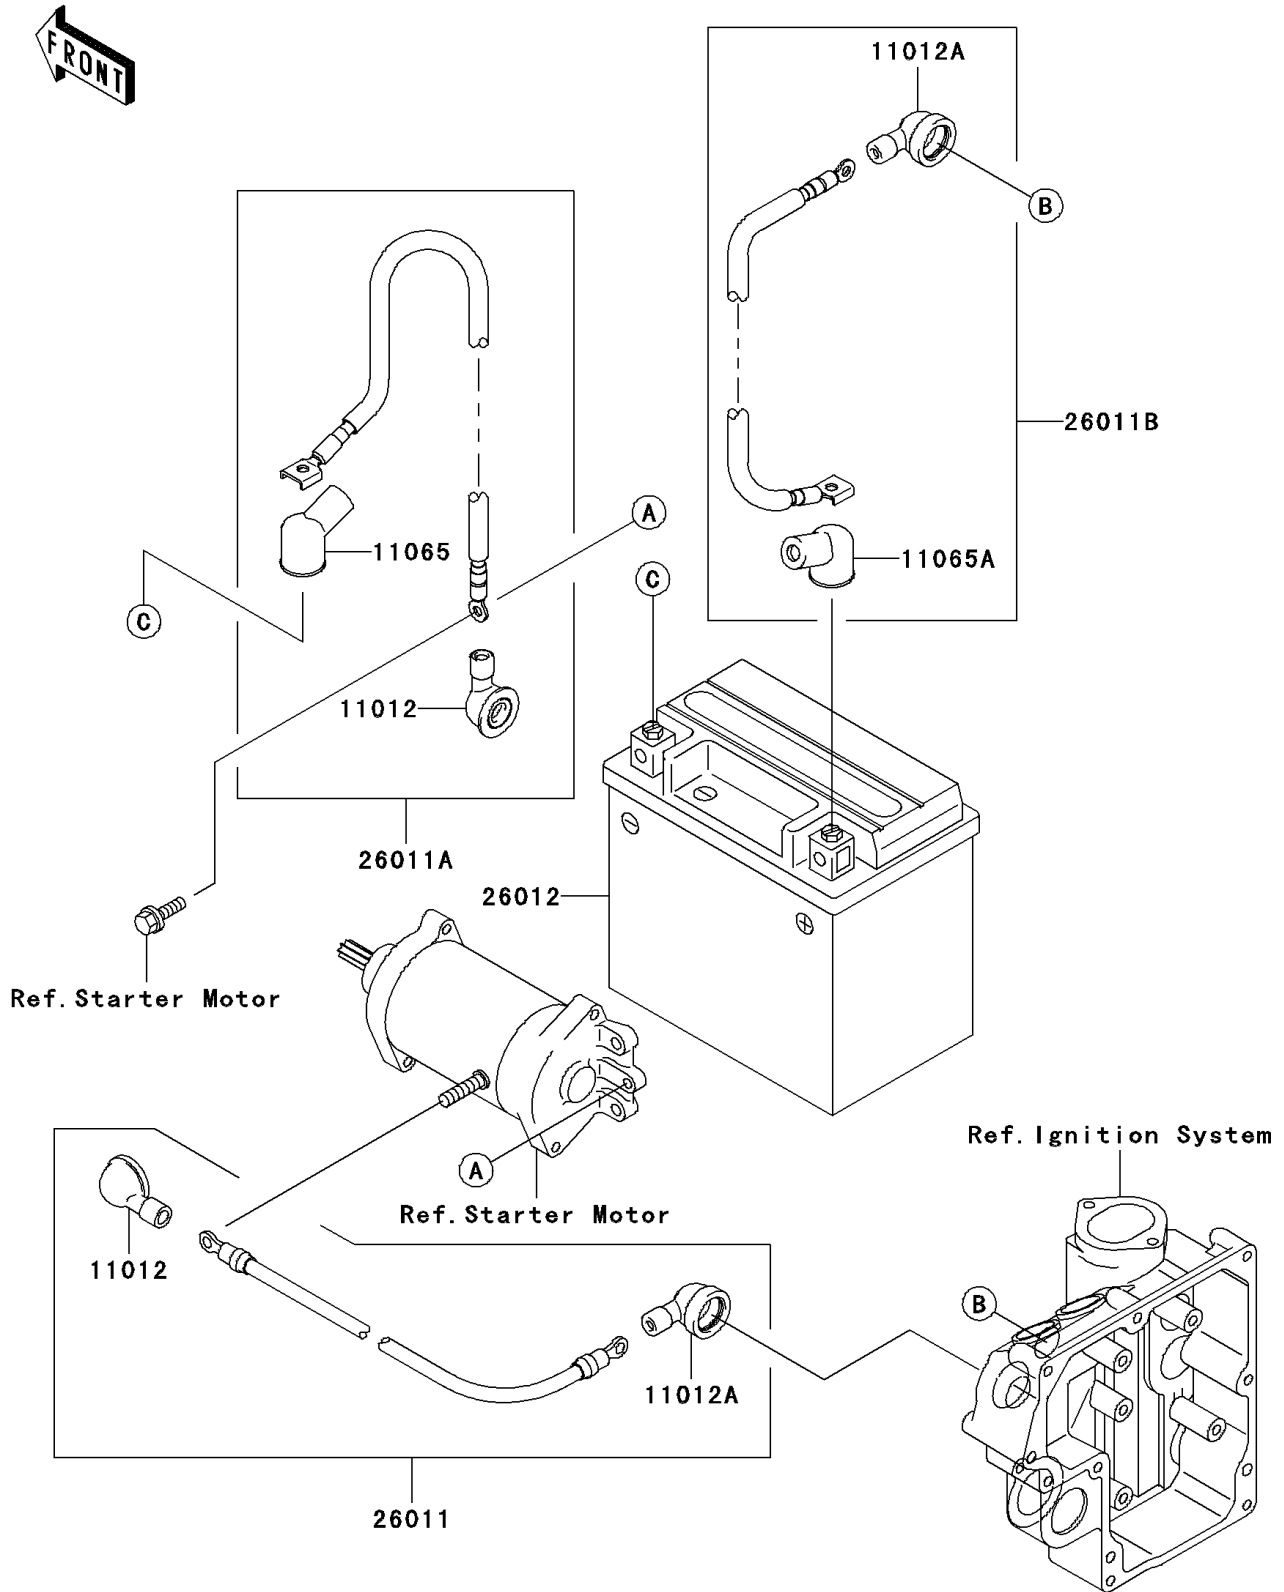

## 2011 JET SKI® 800 SX-R™ PARTS DIAGRAM

Electrical Equipment

F3181

## 2011 JET SKI® 800 SX-R™ PARTS LIST

Electrical Equipment

ITEM NAME	PART NUMBER	QUANTITY
CAP (Ref # 11012)	11012-3004	1
CAP,LEAD WIRE (Ref # 11012A)	11012-3726	1
CAP,TERMINAL (Ref # 11065)	11065-3729	1
CAP,TERMINAL (Ref # 11065A)	11065-3732	1
WIRE-LEAD,STARTER-SWITCH (Ref # 26011)	26011-3791	1
WIRE-LEAD,BATTERY(-)-STARTER (Ref # 26011A)	26011-3921	1
WIRE-LEAD,BATTERY(+)-RELAY (Ref # 26011B)	26011-3927	1
BATTERY,YTX20L-BS,12V 18AH (Ref # 26012)	26012-3730	1