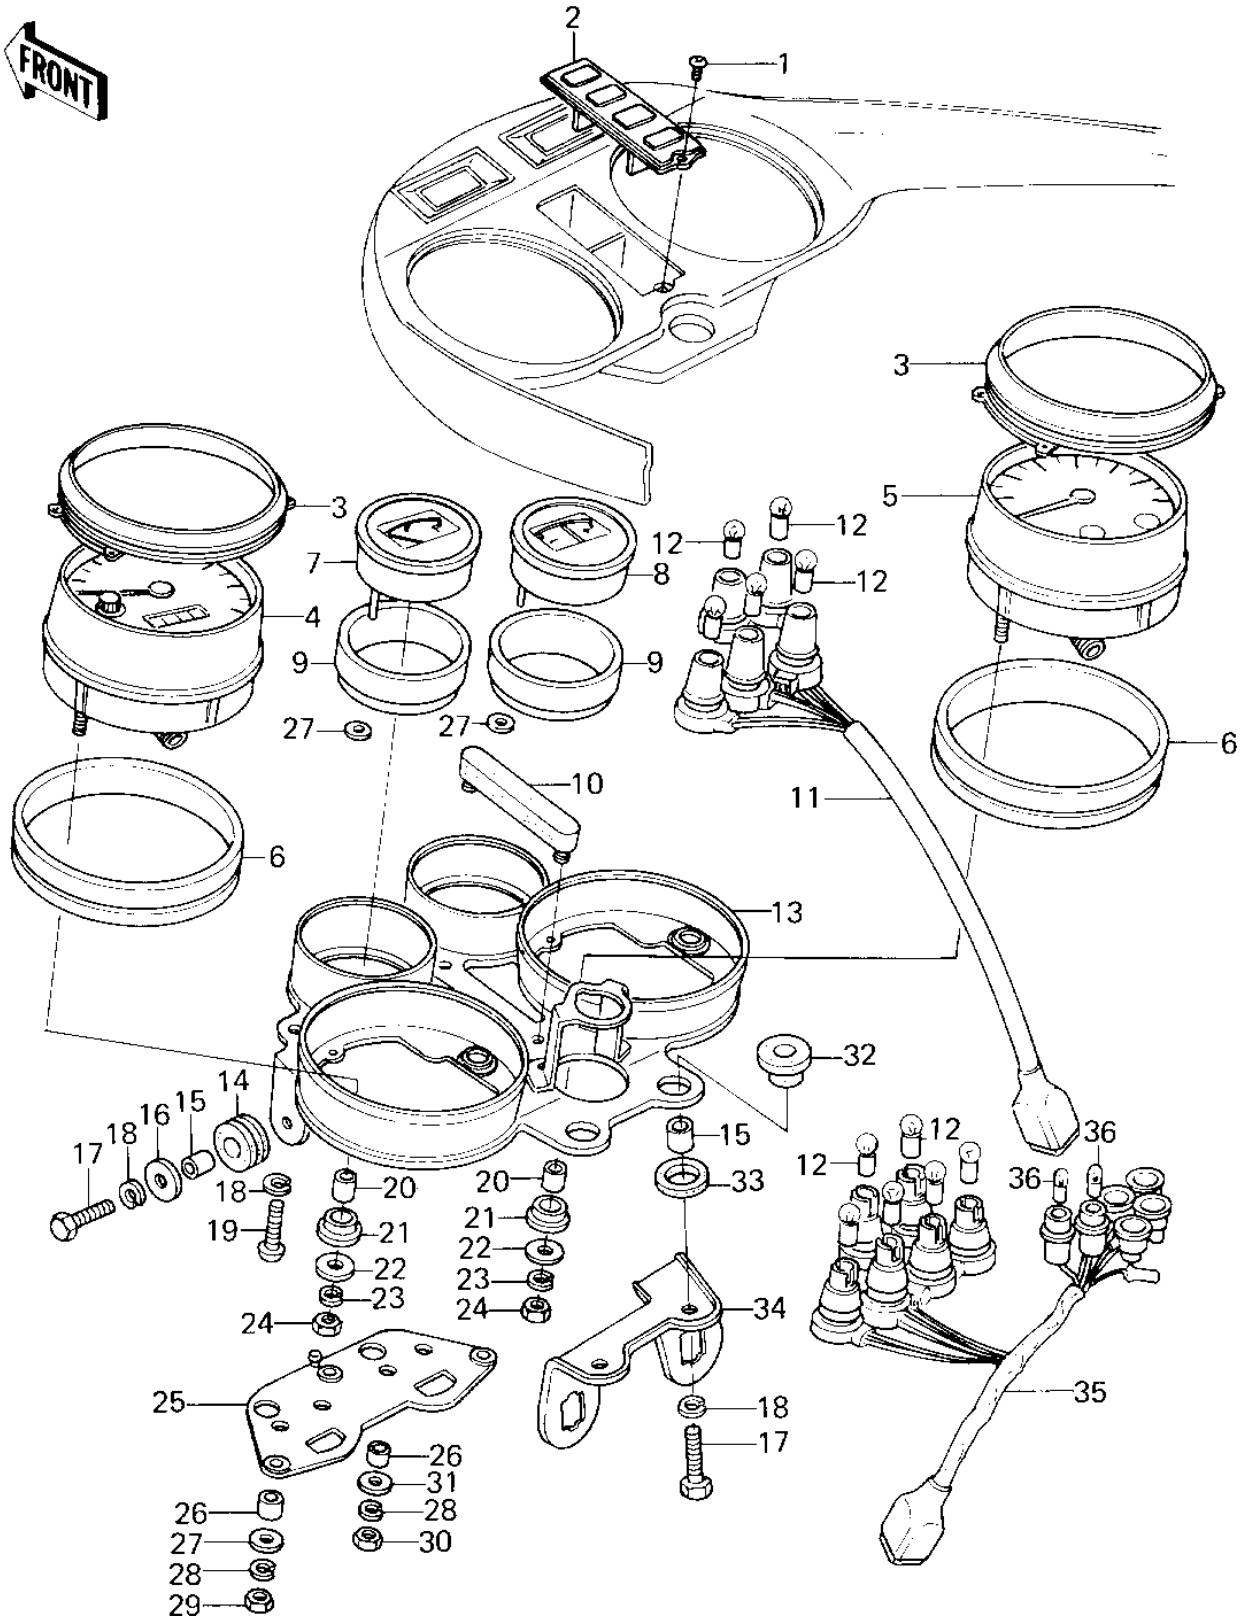

1978 Z1R PARTS DIAGRAM

METERS (78 D1)

1978 Z1R PARTS LIST

METERS ('78 D1)

ITEM NAME	PART NUMBER	QUANTITY
SCREW,TAPPING,3X12,B (Ref # 1)	92009-1028	1
COVER,METER INDICATE (Ref # 2)	25023-1004	1
DAMPER RUBBER,METER (Ref # 3)	92075-1049	2
SPEEDOMETER ASSY,MPH (Ref # 4)	25005-1022	1
SPEEDOMETER ASSY,KPH (Canada) (Ref # 4)	25005-1023	1
TACHOMETER ASSY (Ref # 5)	25015-1014	1
DAMPER RUBBER,METER (Ref # 6)	92075-1050	2
METER,FUEL GAUGE (Ref # 7)	28011-1001	1
METER,AMMETER (Ref # 8)	28011-1002	1
DAMPER RUBBER,METER (Ref # 9)	92075-1051	2
DAMPER RUBBER,METER (Ref # 10)	92075-1053	1
SOCKET ASY,METR INDI (Ref # 11)	23008-1021	1
BULB 12V 3W (Ref # 12)	92069-018	11
BRACKET,METER (Ref # 13)	25008-1008	1
DAMPER RUBBER (Ref # 14)	92075-1035	2
COLLAR 6.8X10X14.5 (Ref # 15)	92027-156	4
WASHER,PLAIN,7MM (Ref # 16)	92022-228	2
BOLT-UPSET (Ref # 17)	112G0625	4
WASHER SPRING 6MM (Ref # 18)	461F0600	6
SCREW PAN HEAD 6X12 (Ref # 19)	220B0612	2
COLLAR,METER (Ref # 20)	92027-211	4
RUBBER,METER (Ref # 21)	92075-172	4
WASHER,PLAIN,5MM (Ref # 22)	92022-241	4
WASHER SPRING 5MM (Ref # 23)	461F0500	4
NUT 5MM (Ref # 24)	312B0500	4
DAMPER RUBBER,METER (Ref # 25)	92075-1052	1
COLLAR (Ref # 26)	92027-1075	7
WASHER,PLAIN (Ref # 27)	92022-1052	7
WASHER SPRING 4MM (Ref # 28)	461F0400	7

1978 Z1R PARTS LIST

METERS ('78 D1)

ITEM NAME	PART NUMBER	QUANTITY
NUT,4MM (Ref # 29)	311B0400	3
NUT,4MM (Ref # 30)	311B0400	4
WASHER,PLAIN (Ref # 31)	92022-1051	4
DAMPER RUBBER (Ref # 32)	92075-1036	2
DAMPER RUBBER (Ref # 33)	92075-1037	2
BRACKET (Ref # 34)	11034-1149	1
SOCKET ASSY,METER (Ref # 35)	23008-1020	1
BULB,12V2W (Ref # 36)	92069-1003	2