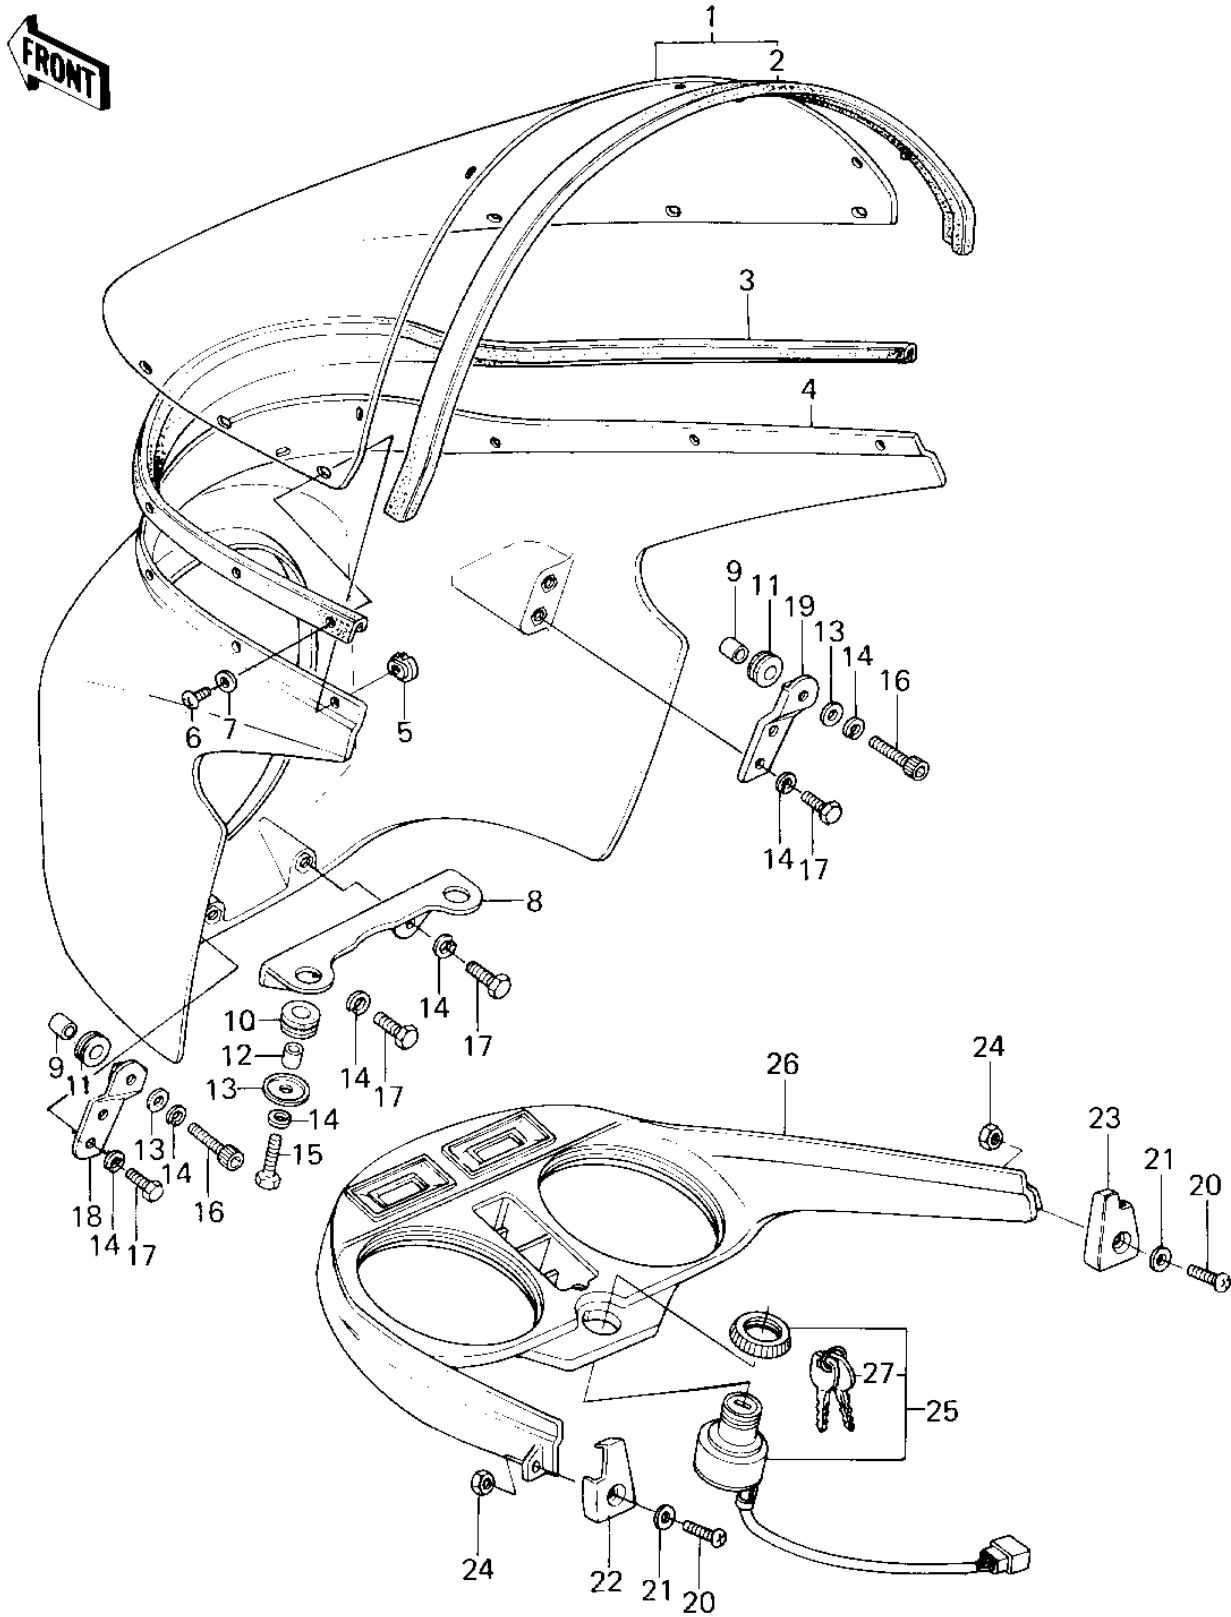

# 1978 Z1R PARTS DIAGRAM

FAIRING/IGNITION SWITCH (78 D1)

# 1978 Z1R PARTS LIST

## FAIRING/IGNITION SWITCH ('78 D1)

ITEM NAME	PART NUMBER	QUANTITY
WINDSHIELD (Ref # 1)	39155-1001	1
TRIM (Ref # 2)	53044-1003	1
TRIM (Ref # 3)	53044-1002	1
COWLING,M.S.SILVER (Ref # 4)	55028-1001-7W	1
NUT,5M/M (Ref # 5)	92015-1025	8
SCREW-PAN-CROS,5X12, (Ref # 6)	220C0512	8
WASHER,PLAIN (Ref # 7)	92022-1038	8
BRACKET,LOWER (Ref # 8)	11034-1124	1
COLLAR (Ref # 9)	92027-241	2
GROMMET (Ref # 10)	92071-1011	2
GROMMET (Ref # 11)	92071-1010	2
COLLAR 6.8X10X10.5 (Ref # 12)	92027-120	2
WASHER,PLAIN,6MM (Ref # 13)	92022-286	4
WASHER SPRING 6MM (Ref # 14)	461F0600	10
BOLT-UPSET,6X20 (Ref # 15)	112G0620	2
BOLT,6X25 (Ref # 16)	120P0625	2
BOLT-UPSET 6X14 (Ref # 17)	112B0614	6
BRACKET,L.H.UPPER (Ref # 18)	11034-1122	1
BRACKET,R.H.UPPER (Ref # 19)	11034-1123	1
SCREW PAN HEAD 5X12 (Ref # 20)	220B0512	2
WASHER PLAIN 5MM (Ref # 21)	410B0500	2
CAP,L.H. (Ref # 22)	11012-1025	1
CAP,R.H. (Ref # 23)	11012-1026	1
NUT,5M/M (Ref # 24)	92015-1025	2
SWITCH ASSY,IGNITION (Ref # 25)	27005-5005	1
COVER,METER CASE (Ref # 26)	25023-1002	1
KEY SET,#801 (Ref # 27)	27008-1004-01	1
KEY SET,#802 (Ref # 27)	27008-1004-02	1
KEY SET,#803 (Ref # 27)	27008-1004-03	1

# 1978 Z1R PARTS LIST

FAIRING/IGNITION SWITCH ('78 D1)

ITEM NAME	PART NUMBER	QUANTITY
KEY SET,#833 (Ref # 27)	27008-1004-33	1
KEY SET,#834 (Ref # 27)	27008-1004-34	1
KEY SET,#835 (Ref # 27)	27008-1004-35	1
KEY SET,#836 (Ref # 27)	27008-1004-36	1
KEY SET,#837 (Ref # 27)	27008-1004-37	1
KEY SET,#838 (Ref # 27)	27008-1004-38	1
KEY SET,#839 (Ref # 27)	27008-1004-39	1
KEY SET,#840 (Ref # 27)	27008-1004-40	1
KEY SET,#841 (Ref # 27)	27008-1004-41	1
KEY SET,#842 (Ref # 27)	27008-1004-42	1
KEY SET,#843 (Ref # 27)	27008-1004-43	1
KEY SET,#844 (Ref # 27)	27008-1004-44	1
KEY SET,#845 (Ref # 27)	27008-1004-45	1