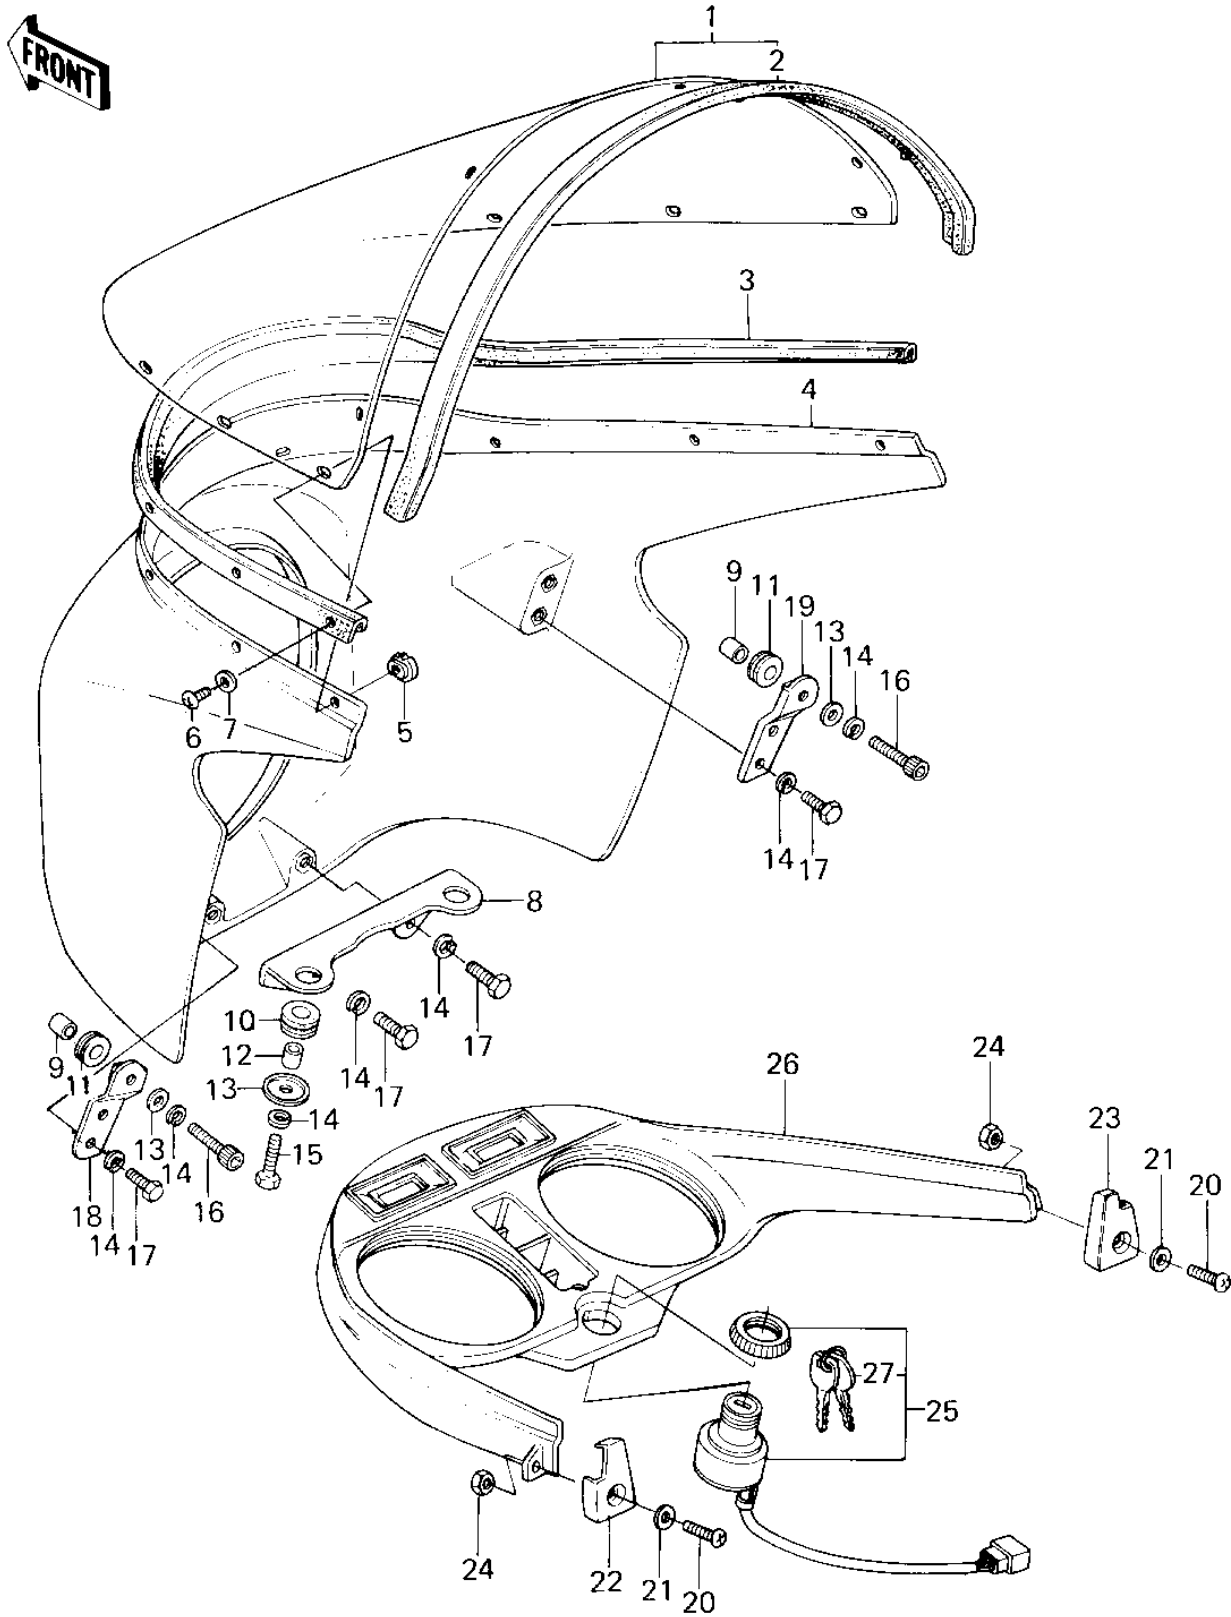

# 1978 Z1R PARTS DIAGRAM

FAIRING/IGNITION SWITCH (78 D1)

# 1978 Z1R PARTS LIST

## FAIRING/IGNITION SWITCH ('78 D1)

ITEM NAME	PART NUMBER	QUANTITY
WINDSHIELD (Ref # 1)	39155-1001	1
TRIM (Ref # 2)	53044-1003	1
TRIM (Ref # 3)	53044-1002	1
COWLING,M.S.SILVER (Ref # 4)	55028-1001-7W	1
NUT,5M/M (Ref # 5)	92015-1025	8
SCREW-PAN-CROS,5X12, (Ref # 6)	220C0512	8
WASHER,PLAIN (Ref # 7)	92022-1038	8
BRACKET,LOWER (Ref # 8)	11034-1124	1
COLLAR (Ref # 9)	92027-241	2
GROMMET (Ref # 10)	92071-1011	2
GROMMET (Ref # 11)	92071-1010	2
COLLAR 6.8X10X10.5 (Ref # 12)	92027-120	2
WASHER,PLAIN,6MM (Ref # 13)	92022-286	4
WASHER SPRING 6MM (Ref # 14)	461F0600	10
BOLT-UPSET,6X20 (Ref # 15)	112G0620	2
BOLT,6X25 (Ref # 16)	120P0625	2
BOLT-UPSET 6X14 (Ref # 17)	112B0614	6
BRACKET,L.H.UPPER (Ref # 18)	11034-1122	1
BRACKET,R.H.UPPER (Ref # 19)	11034-1123	1
SCREW PAN HEAD 5X12 (Ref # 20)	220B0512	2
WASHER PLAIN 5MM (Ref # 21)	410B0500	2
CAP,L.H. (Ref # 22)	11012-1025	1
CAP,R.H. (Ref # 23)	11012-1026	1
NUT,5M/M (Ref # 24)	92015-1025	2
SWITCH ASSY,IGNITION (Ref # 25)	27005-5005	1
COVER,METER CASE (Ref # 26)	25023-1002	1
KEY SET,#801 (Ref # 27)	27008-1004-01	1
KEY SET,#802 (Ref # 27)	27008-1004-02	1
KEY SET,#803 (Ref # 27)	27008-1004-03	1

## 1978 Z1R PARTS LIST

FAIRING/IGNITION SWITCH ('78 D1)

ITEM NAME	PART NUMBER	QUANTITY
KEY SET,#833 (Ref # 27)	27008-1004-33	1
KEY SET,#834 (Ref # 27)	27008-1004-34	1
KEY SET,#835 (Ref # 27)	27008-1004-35	1
KEY SET,#836 (Ref # 27)	27008-1004-36	1
KEY SET,#837 (Ref # 27)	27008-1004-37	1
KEY SET,#838 (Ref # 27)	27008-1004-38	1
KEY SET,#839 (Ref # 27)	27008-1004-39	1
KEY SET,#840 (Ref # 27)	27008-1004-40	1
KEY SET,#841 (Ref # 27)	27008-1004-41	1
KEY SET,#842 (Ref # 27)	27008-1004-42	1
KEY SET,#843 (Ref # 27)	27008-1004-43	1
KEY SET,#844 (Ref # 27)	27008-1004-44	1
KEY SET,#845 (Ref # 27)	27008-1004-45	1