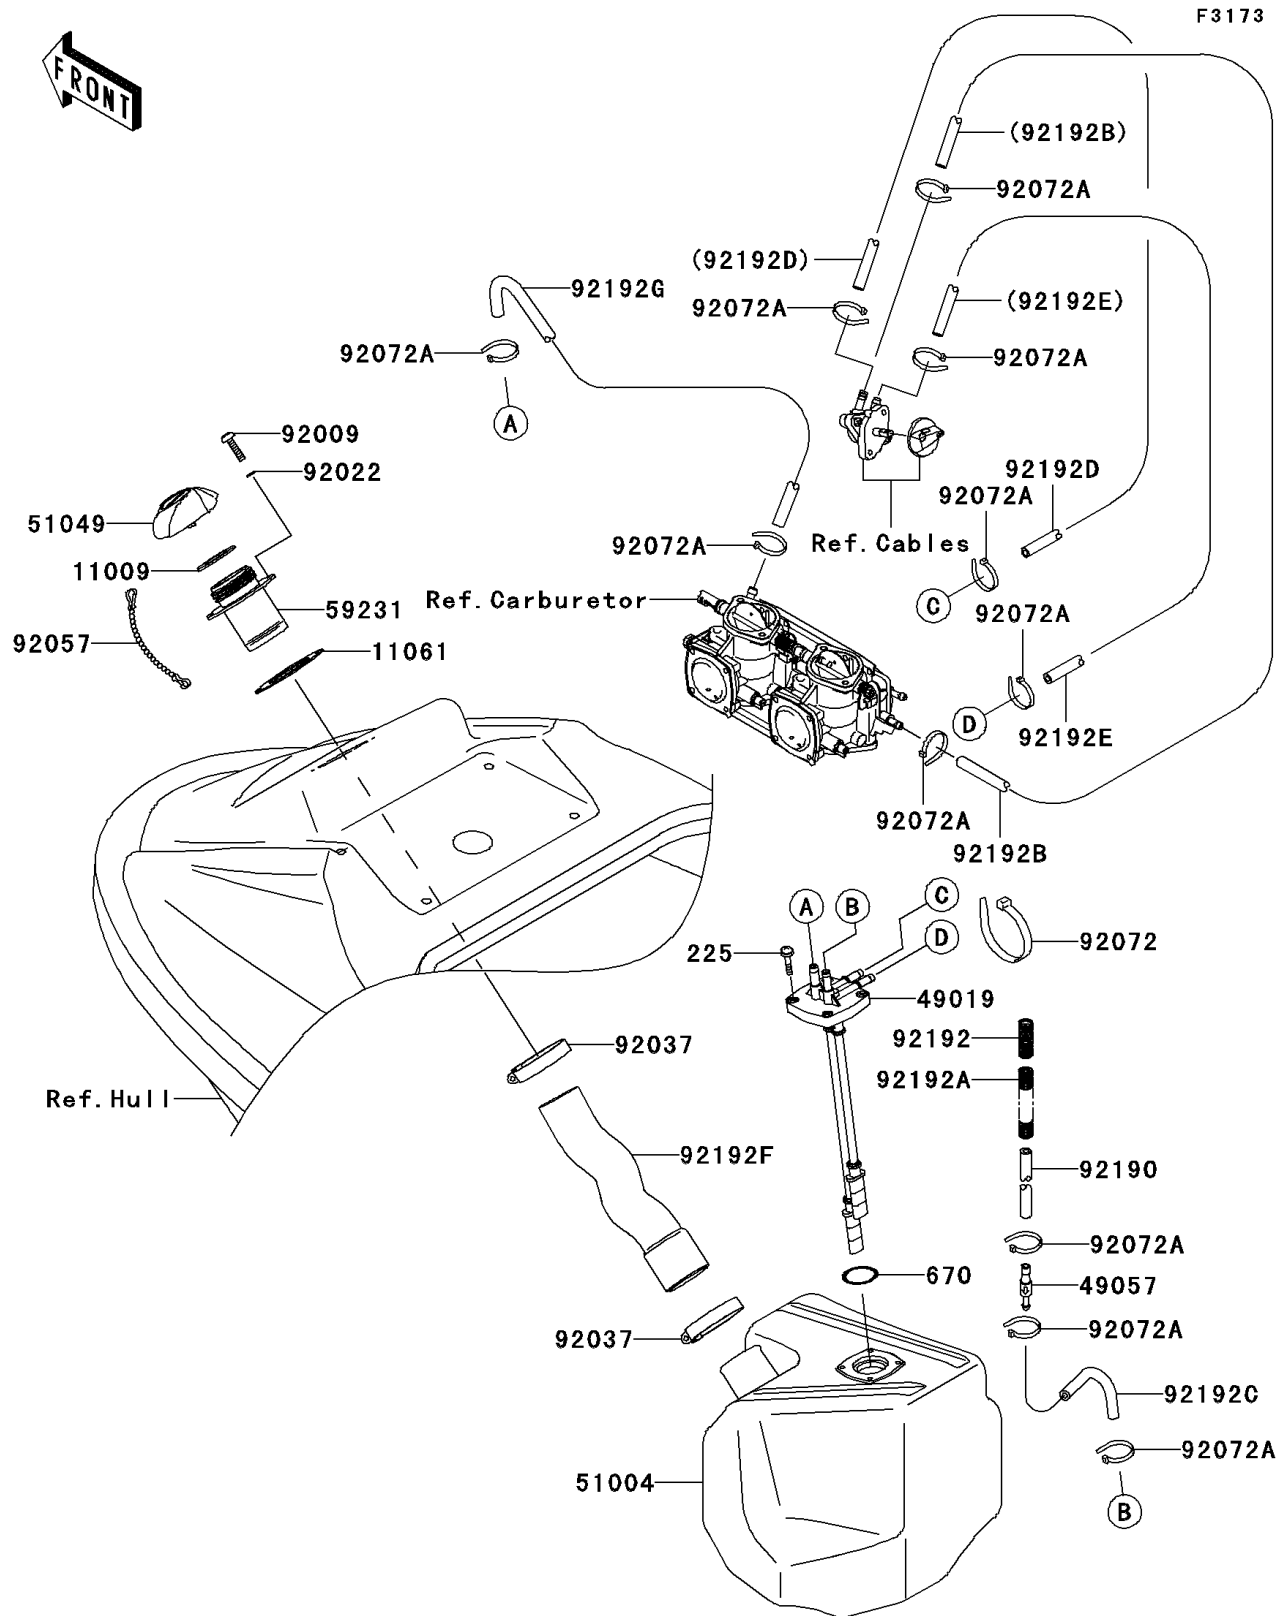

2011 JET SKI® 800 SX-R™ PARTS DIAGRAM

Fuel Tank

2011 JET SKI® 800 SX-R™ PARTS LIST

Fuel Tank

ITEM NAME	PART NUMBER	QUANTITY
SCREW-PAN-WSP-CROS,5X20 (Ref # 225)	225R0520	1
O RING,36MM (Ref # 670)	670B3036	1
GASKET,TANK CAP (Ref # 11009)	11009-3020	1
GASKET (Ref # 11061)	11061-3701	1
FILTER-FUEL (Ref # 49019)	49019-3718	1
VALVE-RELIEF (Ref # 49057)	49057-3707	1
TANK-FUEL (Ref # 51004)	51004-3750	1
CAP-TANK,FUEL (Ref # 51049)	51049-3725	1
FILLER,FUEL TANK (Ref # 59231)	59231-3734	1
SCREW,TAPPING,4X16 (Ref # 92009)	92009-3849	1
WASHER (Ref # 92022)	92022-563	1
CLAMP (Ref # 92037)	92037-3009	1
CHAIN,COVER,L=100 (Ref # 92057)	92057-3704	1
BAND,L=188.85 (Ref # 92072)	92072-0105	1
BAND,L=100.08 (Ref # 92072A)	92072-3882	1
TUBE,5.8X10.8X500 (Ref # 92190)	92190-3846	1
TUBE,CORRUGATED,L=40 (Ref # 92192)	92192-3733	1
TUBE,CORRUGATED,L=200 (Ref # 92192A)	92192-3734	1
TUBE,5.8X10.8X500 (Ref # 92192B)	92192-3834	1
TUBE,AIR VENT (Ref # 92192C)	92192-3835	1
TUBE,RES (Ref # 92192D)	92192-3837	1
TUBE,ON (Ref # 92192E)	92192-3838	1
TUBE,FUEL TANK-FILLER (Ref # 92192F)	92192-3839	1
TUBE,RETURN (Ref # 92192G)	92192-3859	1