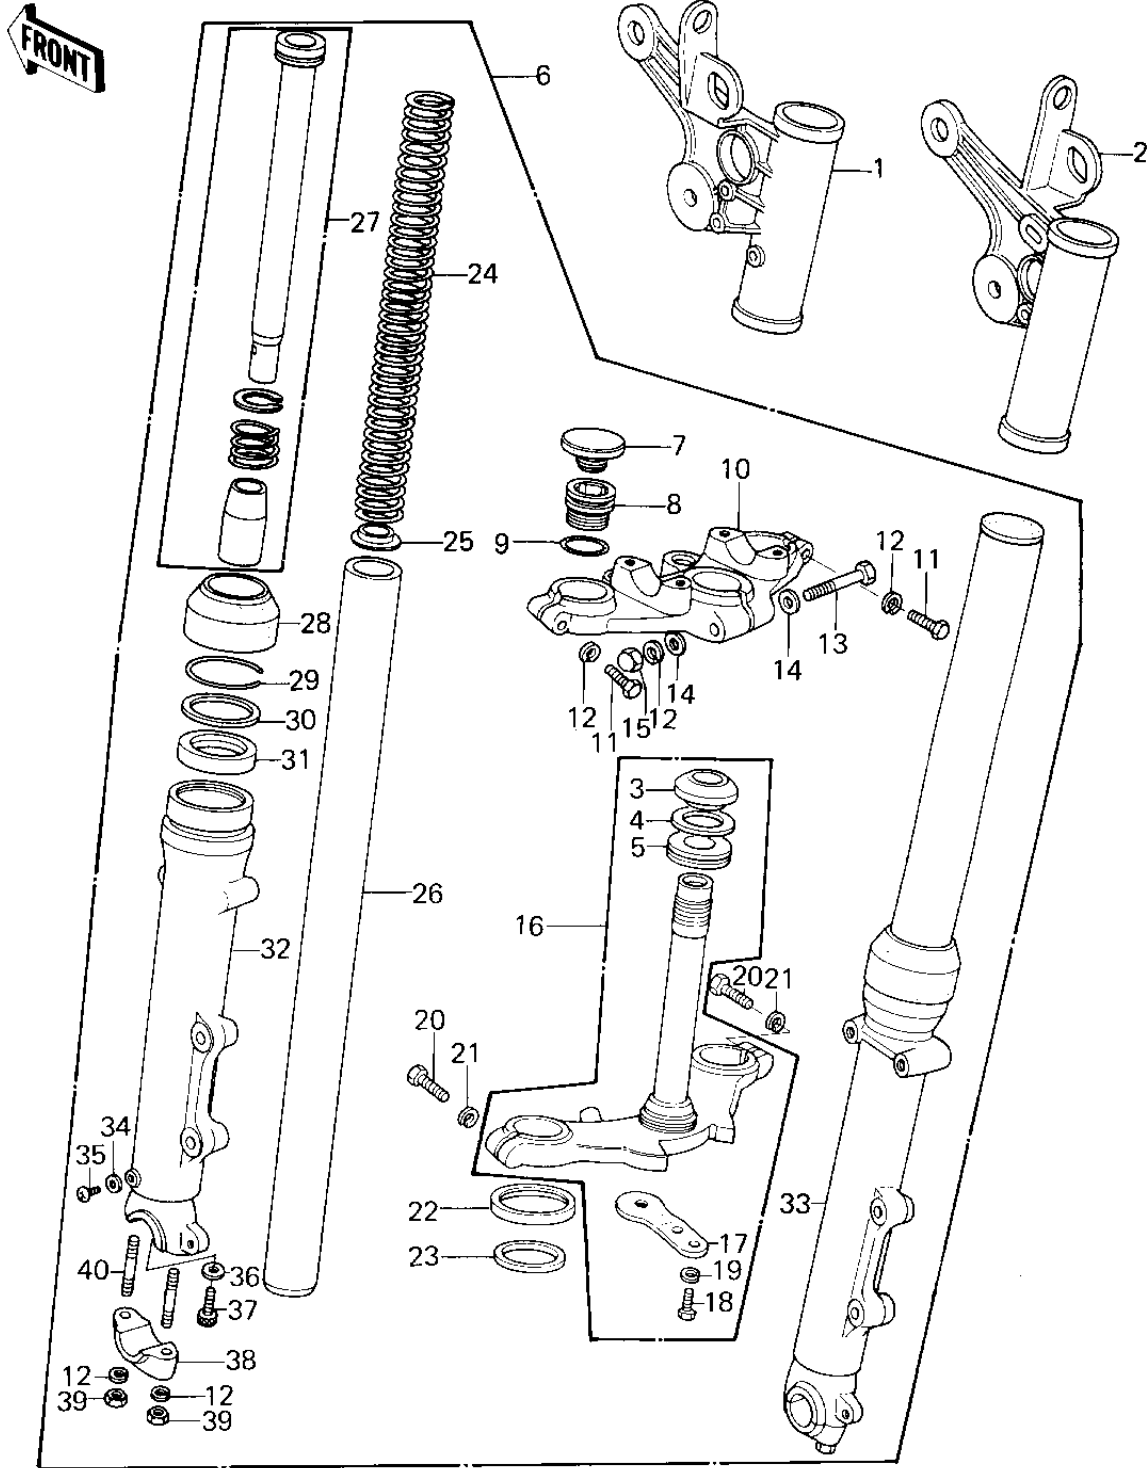

1978 Z1R PARTS DIAGRAM

FRONT FORK (78 D1)

1978 Z1R PARTS LIST

FRONT FORK ('78 D1)

ITEM NAME	PART NUMBER	QUANTITY
COVER,L.H.FORK (Ref # 1)	44033-1011	1
COVER,R.H FORK (Ref # 2)	44033-1012	1
CONE,STEERING STEM (Ref # 3)	92047-012	1
WASHER,PLAIN (Ref # 4)	92022-231	1
OIL SEAL,STEERING ST (Ref # 5)	92056-003	1
FORK-FRONT (Ref # 6)	44001-1024	1
CAP,RUBBER (Ref # 7)	11012-1017	2
CAP,FORK SPRING (Ref # 8)	44029-1003	2
"O" RING,FORK TOP (Ref # 9)	92055-1009	2
HEAD,STEERING STEM (Ref # 10)	44039-1005	1
BOLT,8X40 (Ref # 11)	92001-1082	2
WASHER SPRING 8MM (Ref # 12)	461F0800	7
BOLT-STEERING STEM H (Ref # 13)	44041-042	1
WASHER PLAIN 8MM (Ref # 14)	410B0800	2
NUT FUEL TANK FRONT (Ref # 15)	92020-007	1
STEM,STEERING (Ref # 16)	44037-1008	1
BRACKET (Ref # 17)	11034-1126	2
BOLT,6X14 (Ref # 18)	92001-1083	4
WASHER SPRING 6MM (Ref # 19)	461F0600	4
BOLT-HEX HEAD,12X36 (Ref # 20)	92003-064	2
WASHER SPRING 12MM (Ref # 21)	461F1200	2
WASHER,FORK COVER (Ref # 22)	44043-049	2
GASKET,FORK COVER (Ref # 23)	44045-038	2
SPRING,FORK (Ref # 24)	44026-1003	2
GUIDE,FORK SPRING (Ref # 25)	44028-1001	2
TUBE,FORK INNER (Ref # 26)	44013-1003	2
CYLINDER-FORK (Ref # 27)	44022-1002	2
DUST SHEILD,FORK (Ref # 28)	44010-032	2
CIRCLIP-OIL SEAL FIT (Ref # 29)	44044-012	2

1978 Z1R PARTS LIST

FRONT FORK ('78 D1)

ITEM NAME	PART NUMBER	QUANTITY
WASHER-OIL SEAL FIT (Ref # 30)	44043-044	2
OIL SEAL,FORK (Ref # 31)	44009-024	2
TUBE,LH,FORK OUTER (Ref # 32)	44005-1032	1
TUBE,RH,FORK OUTER (Ref # 33)	44006-1032	1
GASKET FORK DRAIN PL (Ref # 34)	44045-002	2
SCREW PAN HEAD 4X8 (Ref # 35)	220B0408	2
GASKET,FORK CYLINDER (Ref # 36)	44045-057	2
BOLT-FORK CYLINDER (Ref # 37)	44041-040	2
HOLDER,FRONT AXLE (Ref # 38)	44063-014	2
NUT,LOCK,8MM (Ref # 39)	92017-013	4
STUD,8X35 (Ref # 40)	92004-1009	4