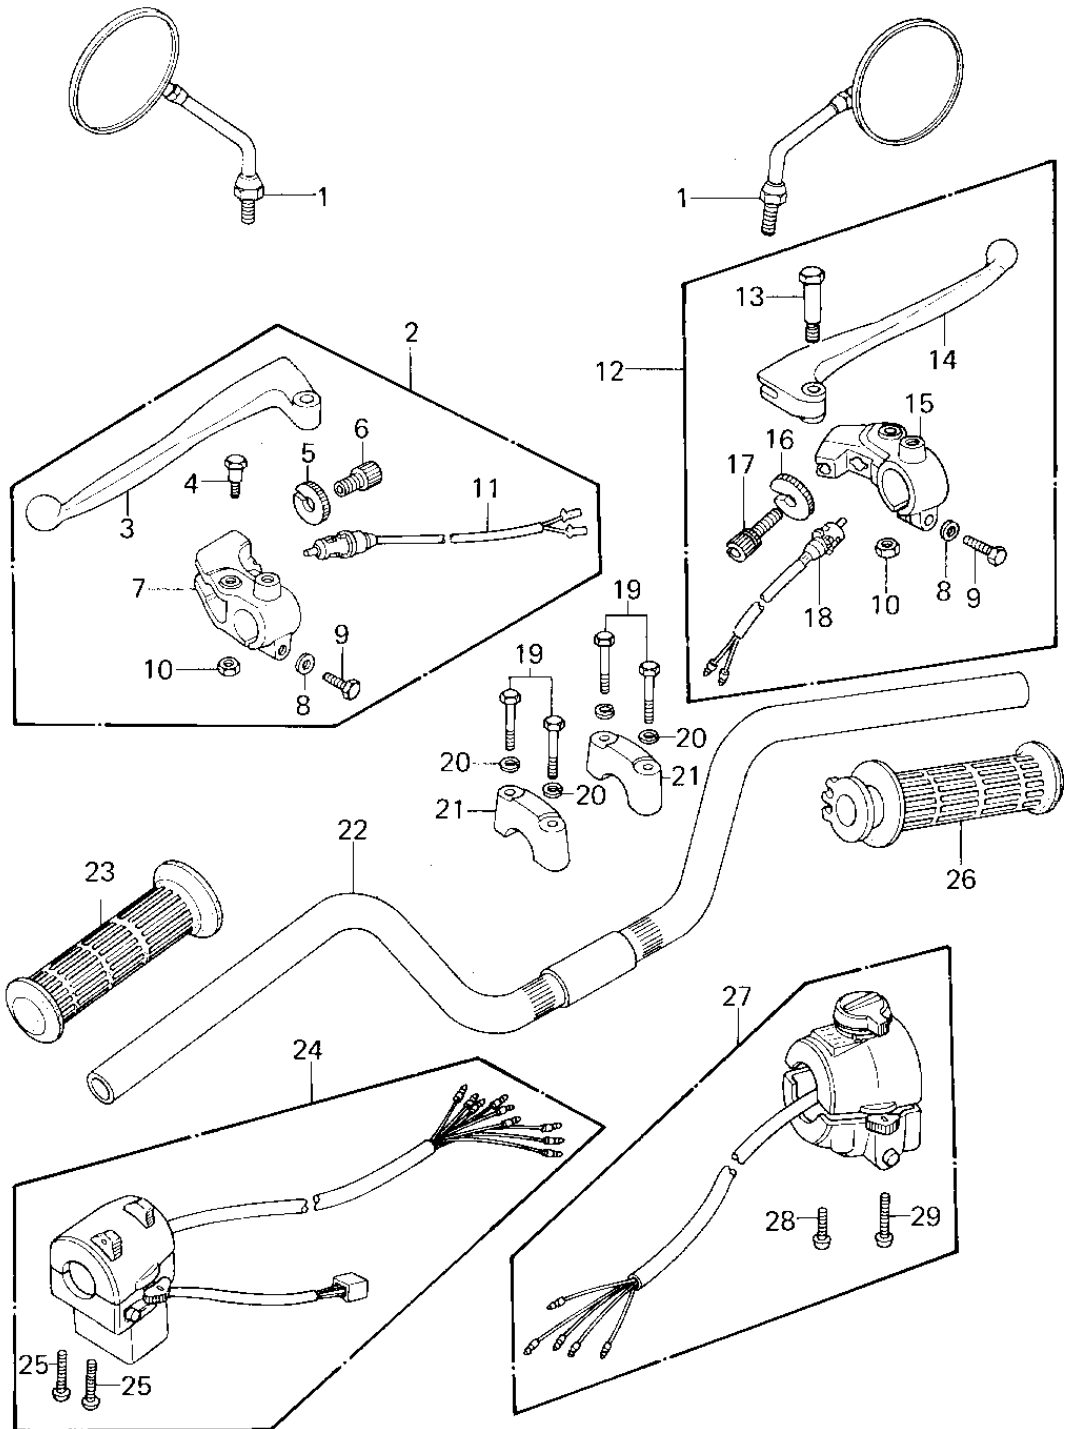

# 1978 Z1R PARTS DIAGRAM

HANDLEBAR ('78 D1)

# 1978 Z1R PARTS LIST

## HANDLEBAR ('78 D1)

ITEM NAME	PART NUMBER	QUANTITY
REAR VIEW MIRROR (Ref # 1)	56001-1011	2
LEVER ASSY,CLUTCH (Ref # 2)	46076-054	1
LEVER,CLUTCH (Ref # 3)	46092-023	1
BOLT,HEX HEAD (Ref # 4)	92007-047	1
NUT,CABLE ADJUST NUT (Ref # 5)	46056-007	1
SCREW CABLE ADJUST (Ref # 6)	46055-003	1
HOLDER,CLUTCH LEVER (Ref # 7)	46094-019	1
WASHER PLAIN 6MM (Ref # 8)	410B0600	2
BOLT HEX HEAD 6X25 (Ref # 9)	110N0625	2
NUT (Ref # 10)	92019-008	2
SWITCH,CLUTCH (Ref # 11)	27043-002	1
LEVER ASSY,CLUTCH (Ref # 12)	46076-1002	1
BOLT,CLUTCH LEVER FI (Ref # 13)	92001-1075	1
LEVER,FRONT BRAKE (Ref # 14)	46092-1003	1
HOLDER,CLUTCH LEVER (Ref # 15)	13091-1010	1
NUT-LOCK (Ref # 16)	46056-005	1
SCREW,CABLE ADJUST (Ref # 17)	92009-1023	1
SWITCH-FR. BRAKE LAM (Ref # 18)	27021-004	1
BOLT 8X38 (Ref # 19)	92001-1405	4
WASHER SPRING 8MM (Ref # 20)	461F0800	4
HOLDER-HANDLEBAR (Ref # 21)	46012-008	2
HANDLEBAR (Ref # 22)	46003-1015	1
RUBBER,L.H.GRIP (Ref # 23)	46075-1001	1
HOUSING ASSY,L.H (Ref # 24)	46091-1029	1
SCREW-PAN-CROS,5X25 (Ref # 25)	220B0525	2
GRIP ASSY,THROTTLE (Ref # 26)	46019-1004	1
HOUSING ASSY,R.H (Ref # 27)	46091-1028	1
HOUSING ASSY,R.H (Ref # 27)	46091-1034	1
SCREW PAN HEAD 5X30 (Ref # 28)	220B0530	1

# 1978 Z1R PARTS LIST

HANDLEBAR ('78 D1)

ITEM NAME	PART NUMBER	QUANTITY
SCREW-PAN-CROS (Ref # 29)	220B0540	1