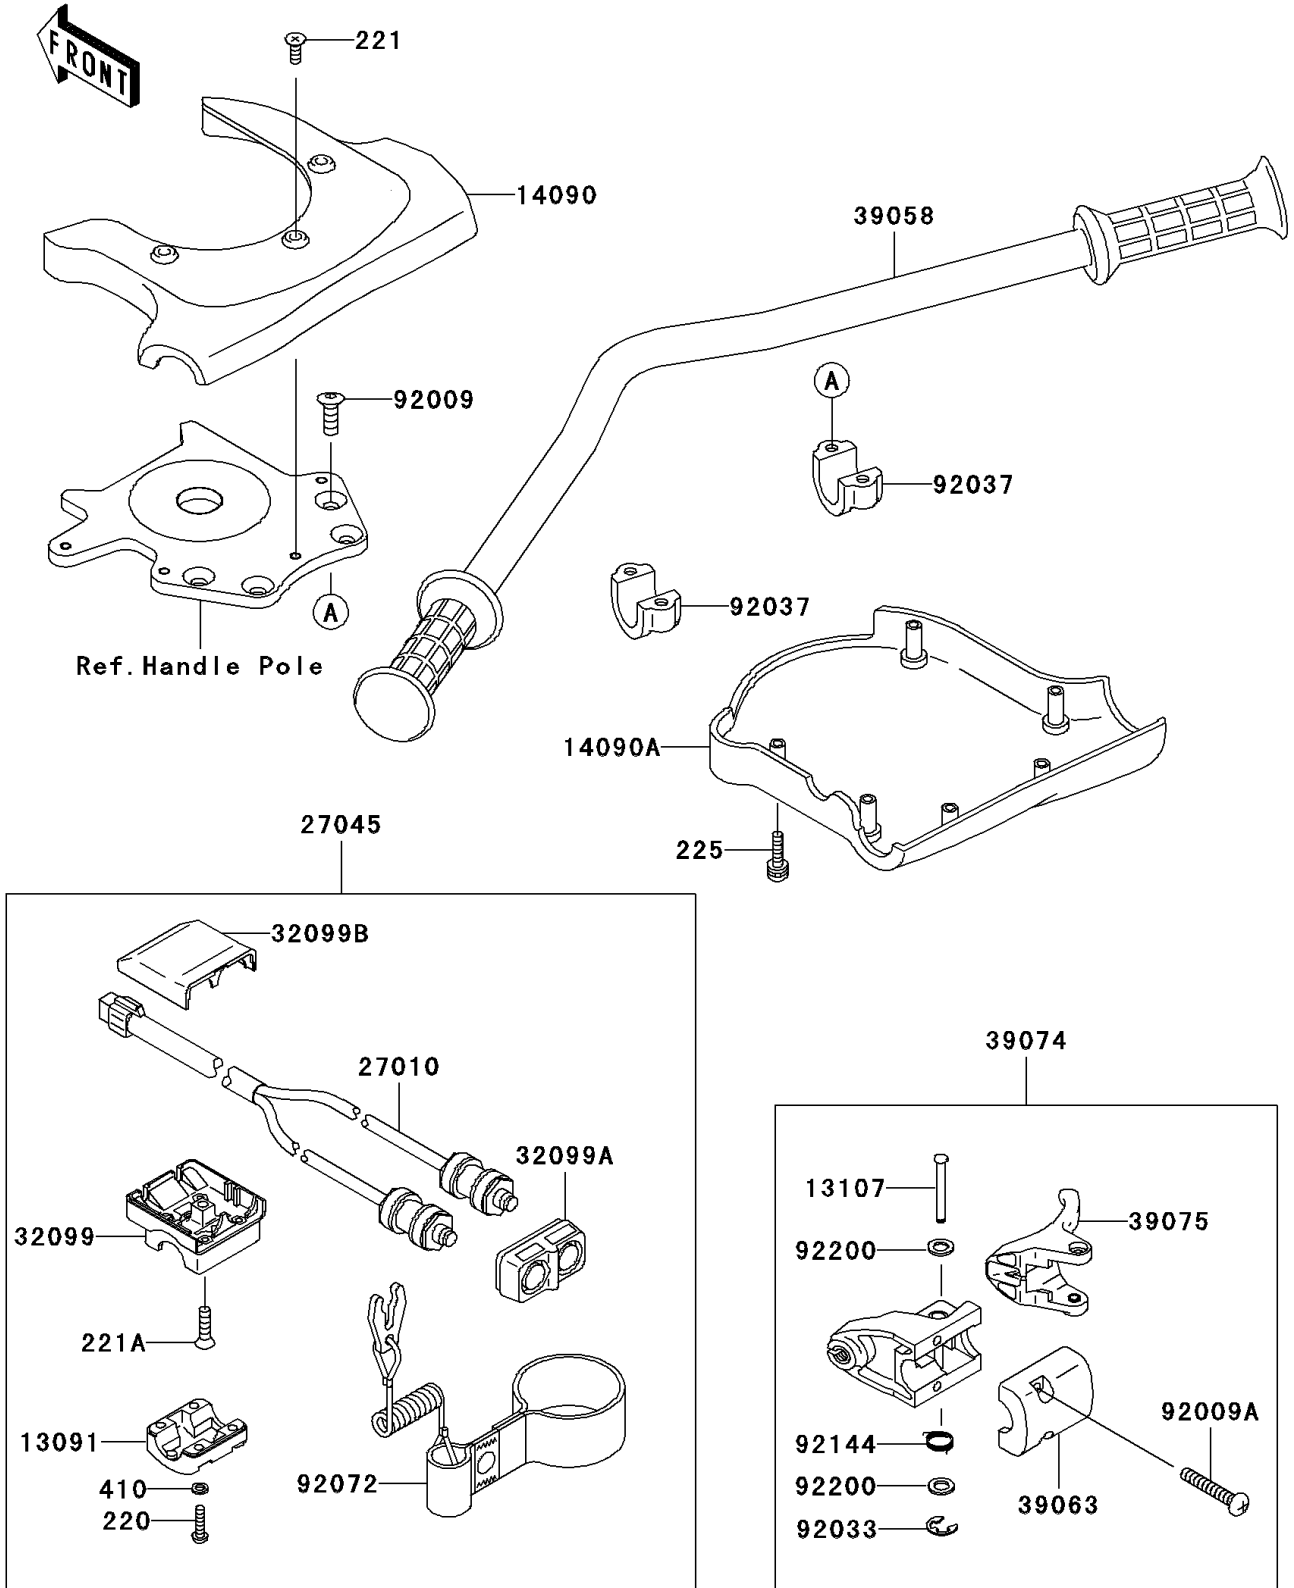

2011 JET SKI® 800 SX-R™ PARTS DIAGRAM

Handlebar

F3172

2011 JET SKI® 800 SX-R™ PARTS LIST

Handlebar

ITEM NAME	PART NUMBER	QUANTITY
SCREW-PAN-CROS,5X20 (Ref # 220)	220R0520	1
SCREW-CSK-CROS,6X16 (Ref # 221)	221R0616	1
SCREW-CSK-CROS,6X25 (Ref # 221A)	221R0625	1
SCREW-PAN-WSP-CROS,5X20 (Ref # 225)	225R0520	1
W-PLAIN-S,5MM (Ref # 410)	410S0500	1
HOLDER,SWITCH (Ref # 13091)	13091-3726	1
SHAFT (Ref # 13107)	13107-3740	1
COVER,HANDLE,UPP,BLACK (Ref # 14090)	14090-3766-MA	1
COVER,HANDLE,LWR,BLACK (Ref # 14090A)	14090-3767-MA	1
SWITCH,STOP&START (Ref # 27010)	27010-3780	1
SWITCH-ASSY,STOP&START (Ref # 27045)	27045-3760	1
CASE,LWR,SWITCH (Ref # 32099)	32099-3725	1
CASE,FR,SWITCH (Ref # 32099A)	32099-3818	1
CASE,UPP,SWITCH (Ref # 32099B)	32099-3860	1
HANDLE-COMP,F.BLACK (Ref # 39058)	39058-3743-6Z	1
HOUSING-CONTROL (Ref # 39063)	39063-3727	1
LEVER-ASSY-THROTTLE (Ref # 39074)	39074-3726	1
LEVER-THROTTLE (Ref # 39075)	39075-3714	1
SCREW,8X22 (Ref # 92009)	92009-3701	1
SCREW,6X30 (Ref # 92009A)	92009-3837	1
RING-SNAP (Ref # 92033)	92033-3723	1
CLAMP,HANDLEBAR (Ref # 92037)	92037-503	1
BAND,TETHER SWITCH (Ref # 92072)	92072-3809	1
SPRING (Ref # 92144)	92144-3749	1
WASHER (Ref # 92200)	92200-3738	1