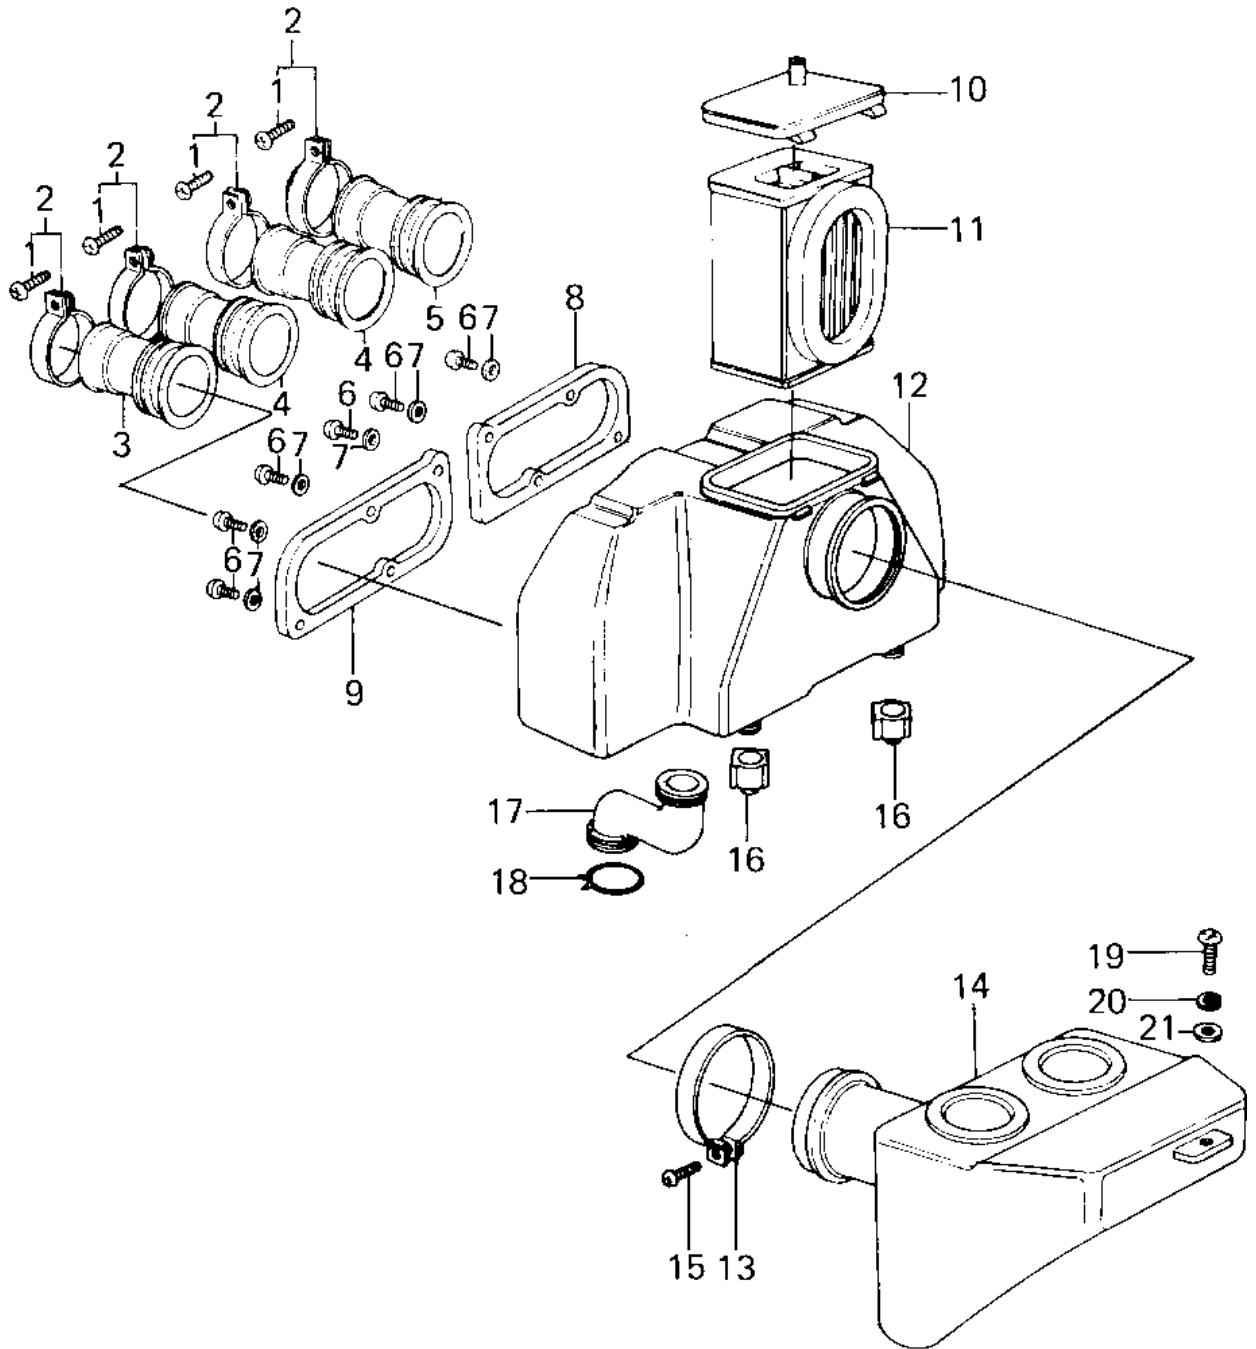

1978 Z1R PARTS DIAGRAM

AIR CLEANER (78 D1)

1978 Z1R PARTS LIST

AIR CLEANER ('78 D1)

ITEM NAME	PART NUMBER	QUANTITY
SCREW,PAN HEAD (Ref # 1)	92011-037	4
CLAMP-INLET PIPE (Ref # 2)	92037-061	4
DUCT,AIR CLEANER,#1 (Ref # 3)	14073-1022	1
DUCT,AIR CLEANER,#2, (Ref # 4)	14073-1023	2
DUCT,AIR CLEANER,#4 (Ref # 5)	14073-1024	1
SCREW-PAN-CRSOSS,4X1 (Ref # 6)	220B0412	8
WASHER PLAIN 4MM (Ref # 7)	410B0400	8
PLATE,CARBURETOR HOL (Ref # 8)	11040-003	1
PLATE,CARBURETOR HOL (Ref # 9)	11040-002	1
CAP,AIR CLEANER (Ref # 10)	11012-075	1
ELEMENT,AIR CLNR (Ref # 11)	11013-063	1
BODY,AIR CLEANER (Ref # 12)	11011-1025	1
CLAMP (Ref # 13)	92037-106	1
SILENCER (Ref # 14)	11016-009	1
BOLT,5X50 (Ref # 15)	92011-036	1
CAP,DRAIN (Ref # 16)	11012-1083	2
TUBE,DRAIN (Ref # 17)	92059-124	1
CLAMP BREATHER PIPE (Ref # 18)	92037-028	1
SCREW PAN HEAD 6X16 (Ref # 19)	220B0616	1
WASHER SPRING 6MM (Ref # 20)	461F0600	1
WASHER PLAIN 6MM (Ref # 21)	410B0600	1