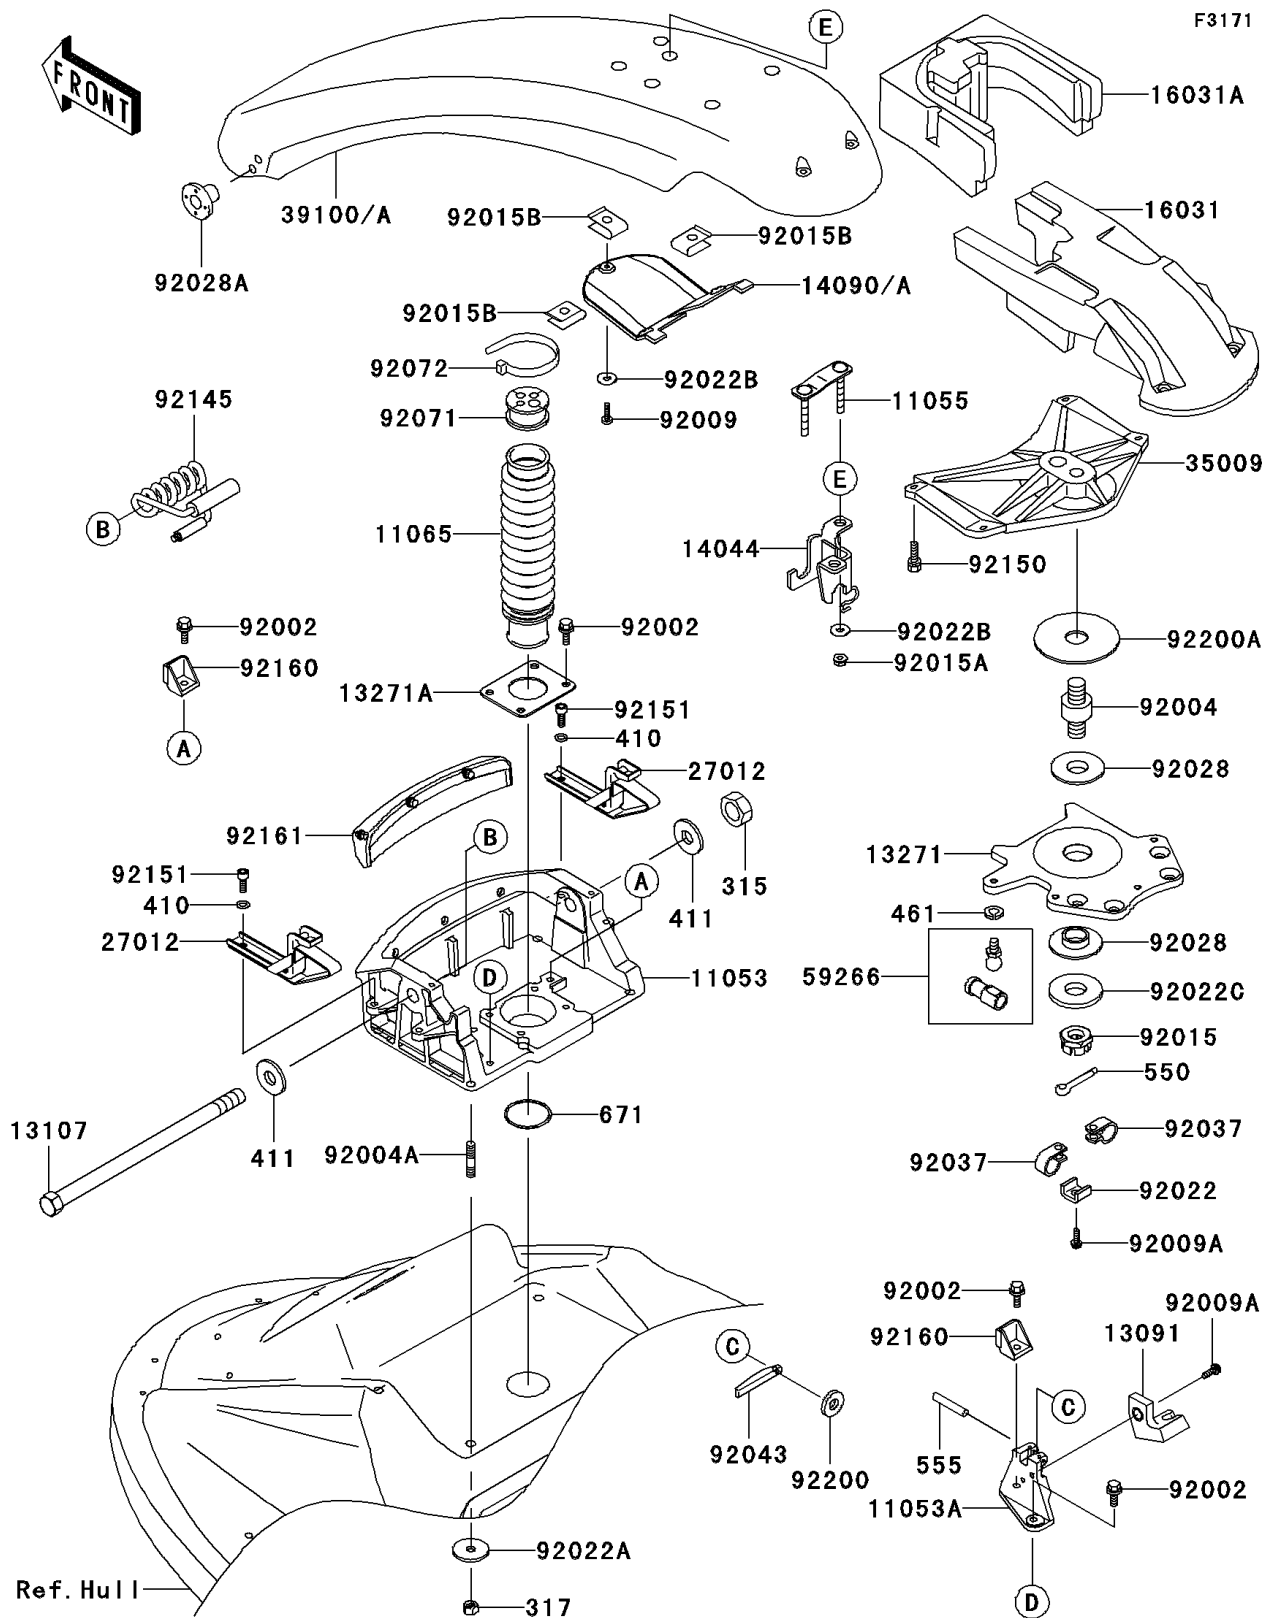

2011 JET SKI® 800 SX-R™ PARTS DIAGRAM

Handle Pole

2011 JET SKI® 800 SX-R™ PARTS LIST

Handle Pole

ITEM NAME	PART NUMBER	QUANTITY
BRACKET (Ref # 11053)	11053-3741	1
BRACKET (Ref # 11053A)	11053-3749	1
BRACKET (Ref # 11055)	11055-3715	1
CAP (Ref # 11065)	11065-3726	1
HOLDER (Ref # 13091)	13091-3774	1
SHAFT (Ref # 13107)	13107-3781	1
PLATE (Ref # 13271)	13271-3845	1
PLATE (Ref # 13271A)	13271-3882	1
HOLDER-CABLE (Ref # 14044)	14044-3716	1
FLOAT,HANDLE POLE (Ref # 16031)	16031-3951	1
FLOAT,HANDLE POLE (Ref # 16031A)	16031-3952	1
HOOK (Ref # 27012)	27012-3859	1
BRACE (Ref # 35009)	35009-3712	1
JOINT-BALL (Ref # 59266)	59266-3707	1
BOLT,6X16 (Ref # 92002)	92002-3728	1
STUD (Ref # 92004)	92004-3728	1
STUD,8X25 (Ref # 92004A)	92004-3756	1
SCREW,5X16 (Ref # 92009)	92009-3797	1
SCREW,5X16 (Ref # 92009A)	92009-3868	1
NUT,CASTLE,18MM (Ref # 92015)	92015-3006	1
NUT,6MM (Ref # 92015A)	92015-3767	1
NUT,CLIP,5MM (Ref # 92015B)	92015-3830	1
WASHER,CLAMP (Ref # 92022)	92022-3014	1
WASHER,8.5X34X3 (Ref # 92022A)	92022-3746	1
WASHER (Ref # 92022B)	92022-567	1
WASHER (Ref # 92022C)	92022-571	1
BUSHING (Ref # 92028)	92028-3743	1
BUSHING,STEERING (Ref # 92028A)	92028-3752	1
CLAMP,LEAD WIRE (Ref # 92037)	92037-3007	1