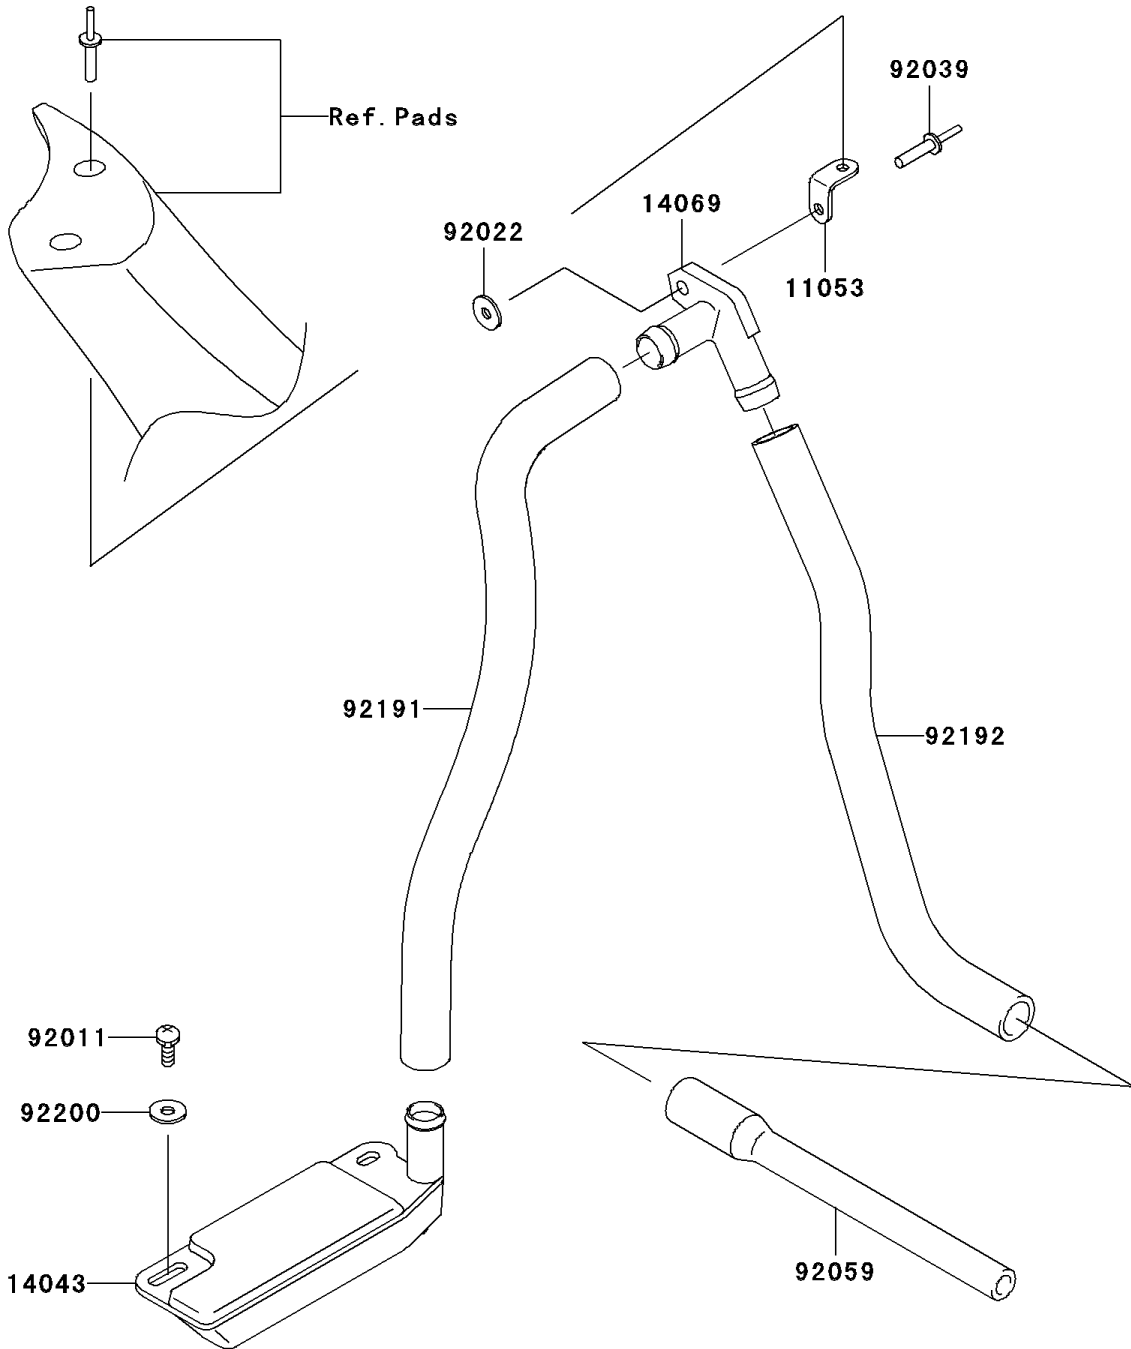

2011 JET SKI® 800 SX-R™ PARTS DIAGRAM

Bilge System

F3145

2011 JET SKI® 800 SX-R™ PARTS LIST

Bilge System

ITEM NAME	PART NUMBER	QUANTITY
BRACKET (Ref # 11053)	11053-3754	1
FILTER (Ref # 14043)	14043-3708	1
BREATHER (Ref # 14069)	14069-3708	1
SCREW,TAPPING (Ref # 92011)	92011-561	2
WASHER,5X16X1.5 (Ref # 92022)	92022-3041	1
RIVET (Ref # 92039)	92039-3775	1
TUBE,L=200 (Ref # 92059)	92059-3894	1
TUBE,BILGE (Ref # 92191)	92191-3975	1
TUBE (Ref # 92192)	92192-3706	1
WASHER,5.9X16X1.5 (Ref # 92200)	92200-3714	2