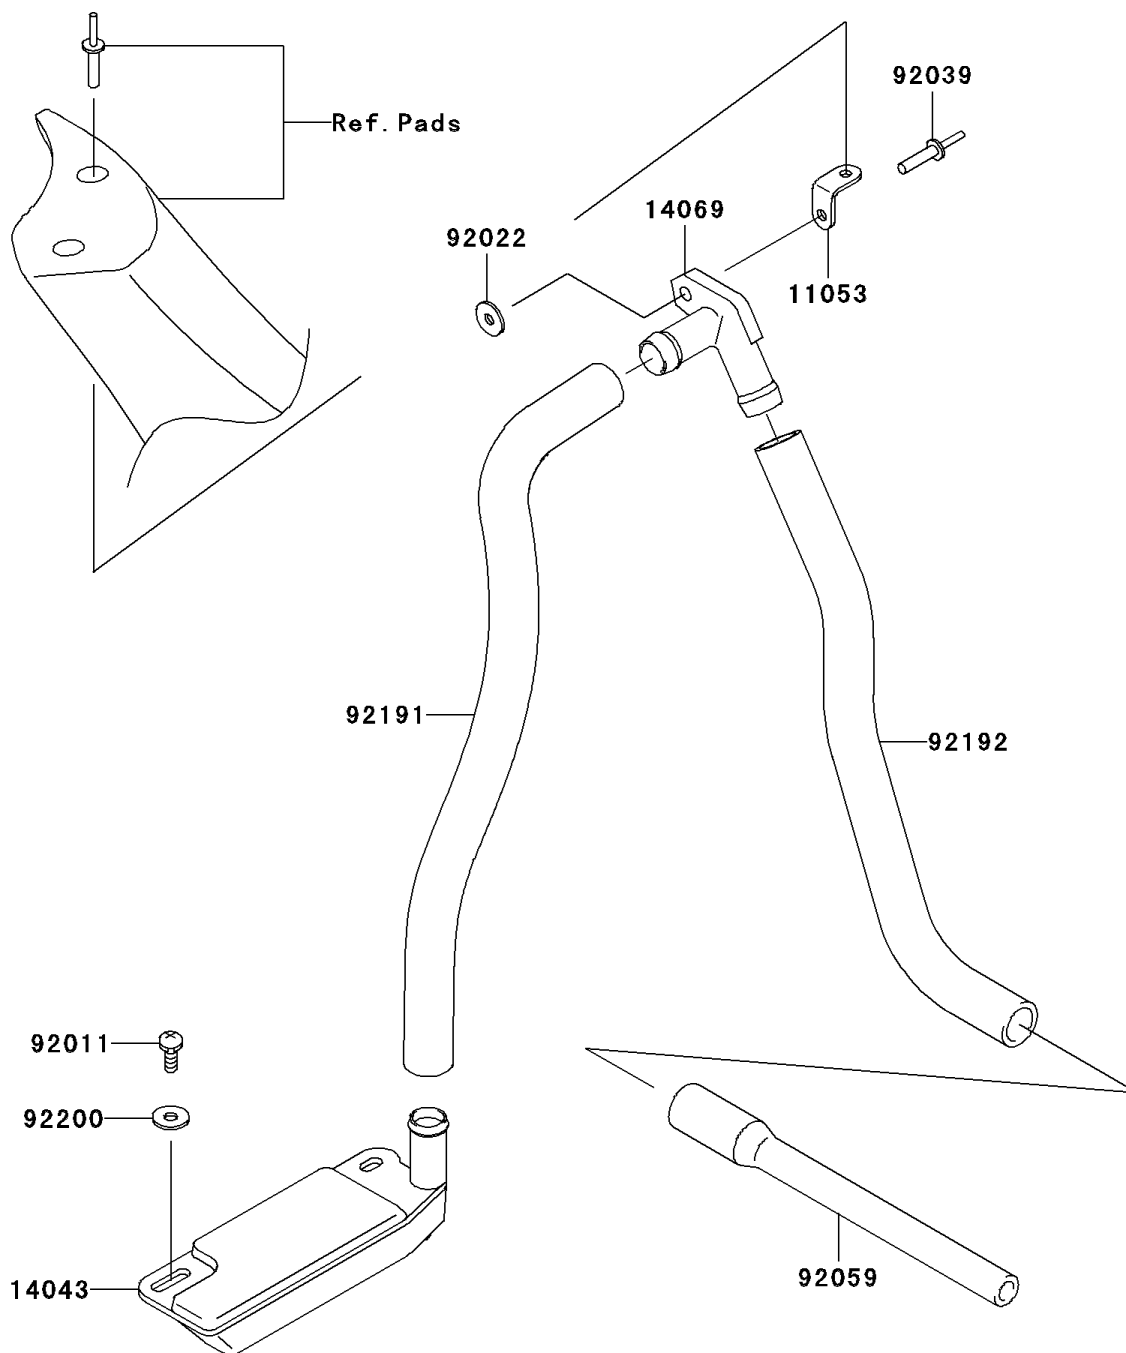

2011 JET SKI® 800 SX-R™ PARTS DIAGRAM

Bilge System

F3145

2011 JET SKI® 800 SX-R™ PARTS LIST

Bilge System

| ITEM NAME | PART NUMBER | QUANTITY |
|---------------------------------|-------------|----------|
| BRACKET (Ref # 11053) | 11053-3754 | 1 |
| FILTER (Ref # 14043) | 14043-3708 | 1 |
| BREATHER (Ref # 14069) | 14069-3708 | 1 |
| SCREW,TAPPING (Ref # 92011) | 92011-561 | 1 |
| WASHER,5X16X1.5 (Ref # 92022) | 92022-3041 | 1 |
| RIVET (Ref # 92039) | 92039-3775 | 1 |
| TUBE,L=200 (Ref # 92059) | 92059-3894 | 1 |
| TUBE,BILGE (Ref # 92191) | 92191-3975 | 1 |
| TUBE (Ref # 92192) | 92192-3706 | 1 |
| WASHER,5.9X16X1.5 (Ref # 92200) | 92200-3714 | 1 |