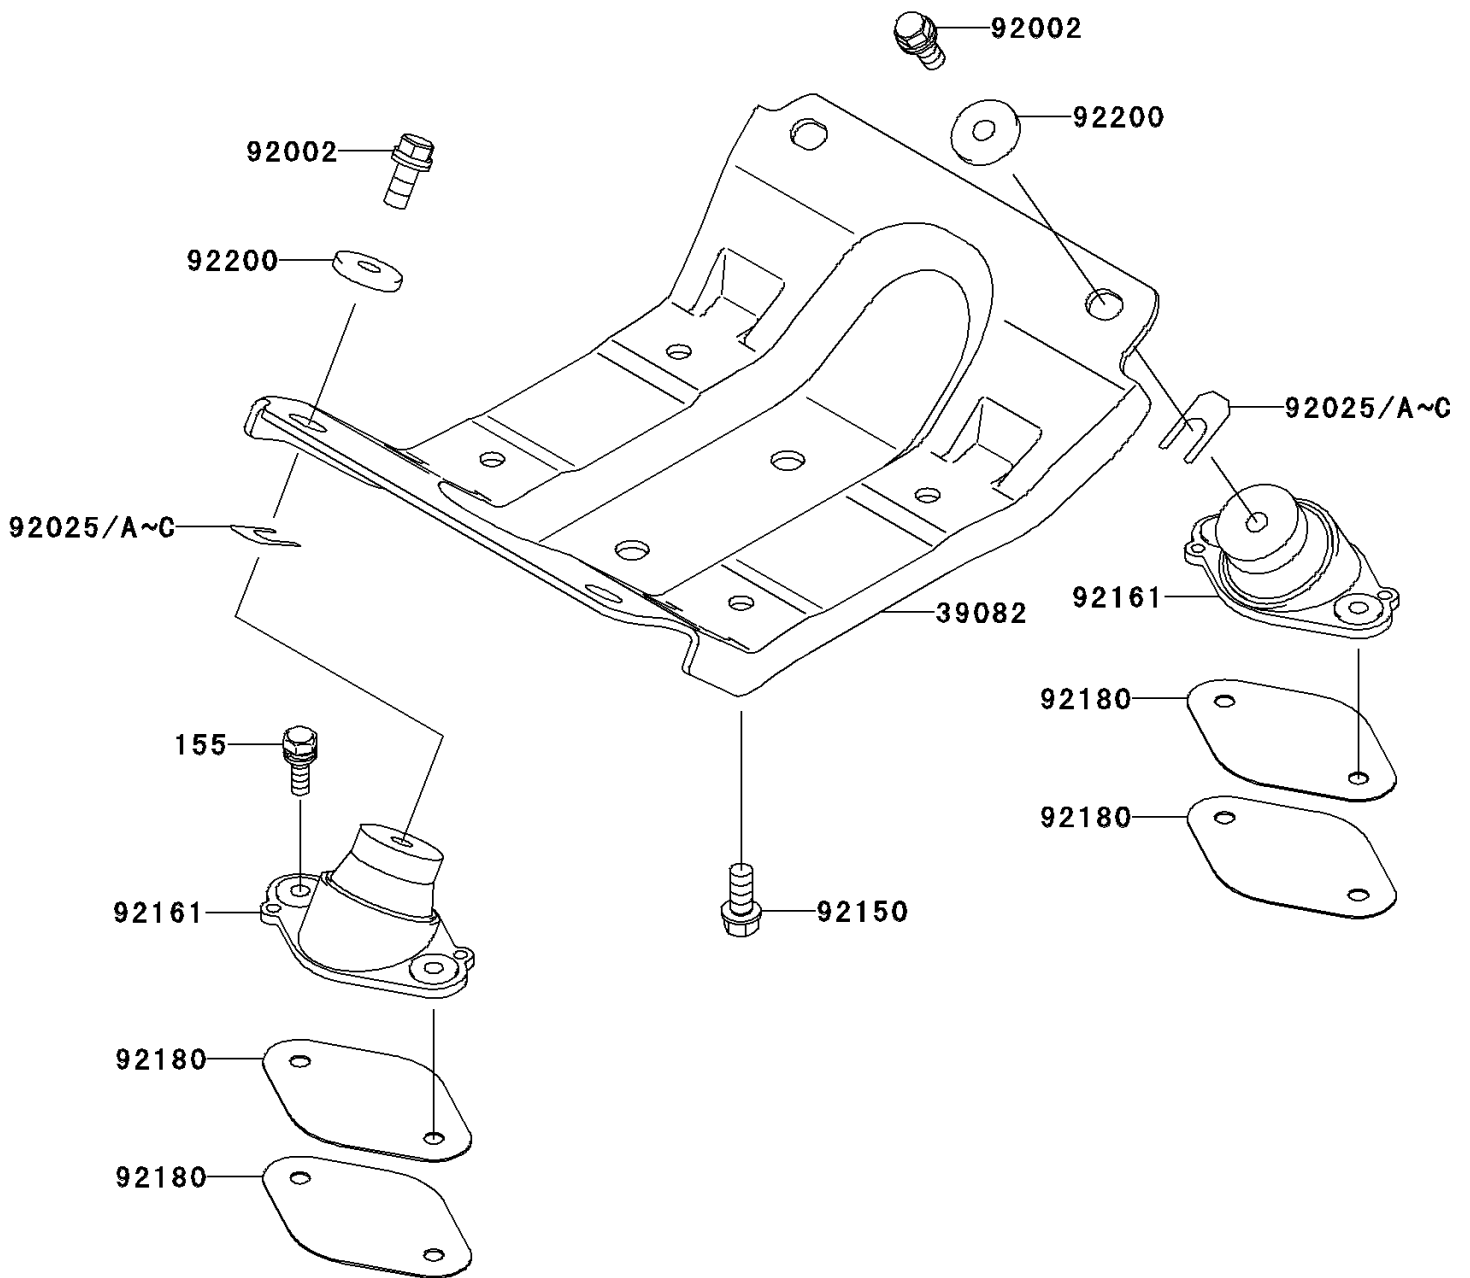

2011 JET SKI® 800 SX-R™ PARTS DIAGRAM

Engine Mount

F3144

2011 JET SKI® 800 SX-R™ PARTS LIST

Engine Mount

ITEM NAME	PART NUMBER	QUANTITY
BOLT-WSP-SMALL,8X30 (Ref # 155)	155R0830	1
MOUNT-ENGINE (Ref # 39082)	39082-3723	1
BOLT,10X25 (Ref # 92002)	92002-3770	1
SHIM,T=0.3MM (Ref # 92025)	92025-3705	1
SHIM,T=0.5MM (Ref # 92025A)	92025-3706	1
SHIM,T=1.0MM (Ref # 92025B)	92025-3707	1
SHIM,T=1.5MM (Ref # 92025C)	92025-3708	1
BOLT,10X25 (Ref # 92150)	92150-3818	1
DAMPER,ENGINE MOUNT (Ref # 92161)	92161-3788	1
SHIM,T=1.0 (Ref # 92180)	92180-3715	1
WASHER,10.5X26X4 (Ref # 92200)	92200-3798	1