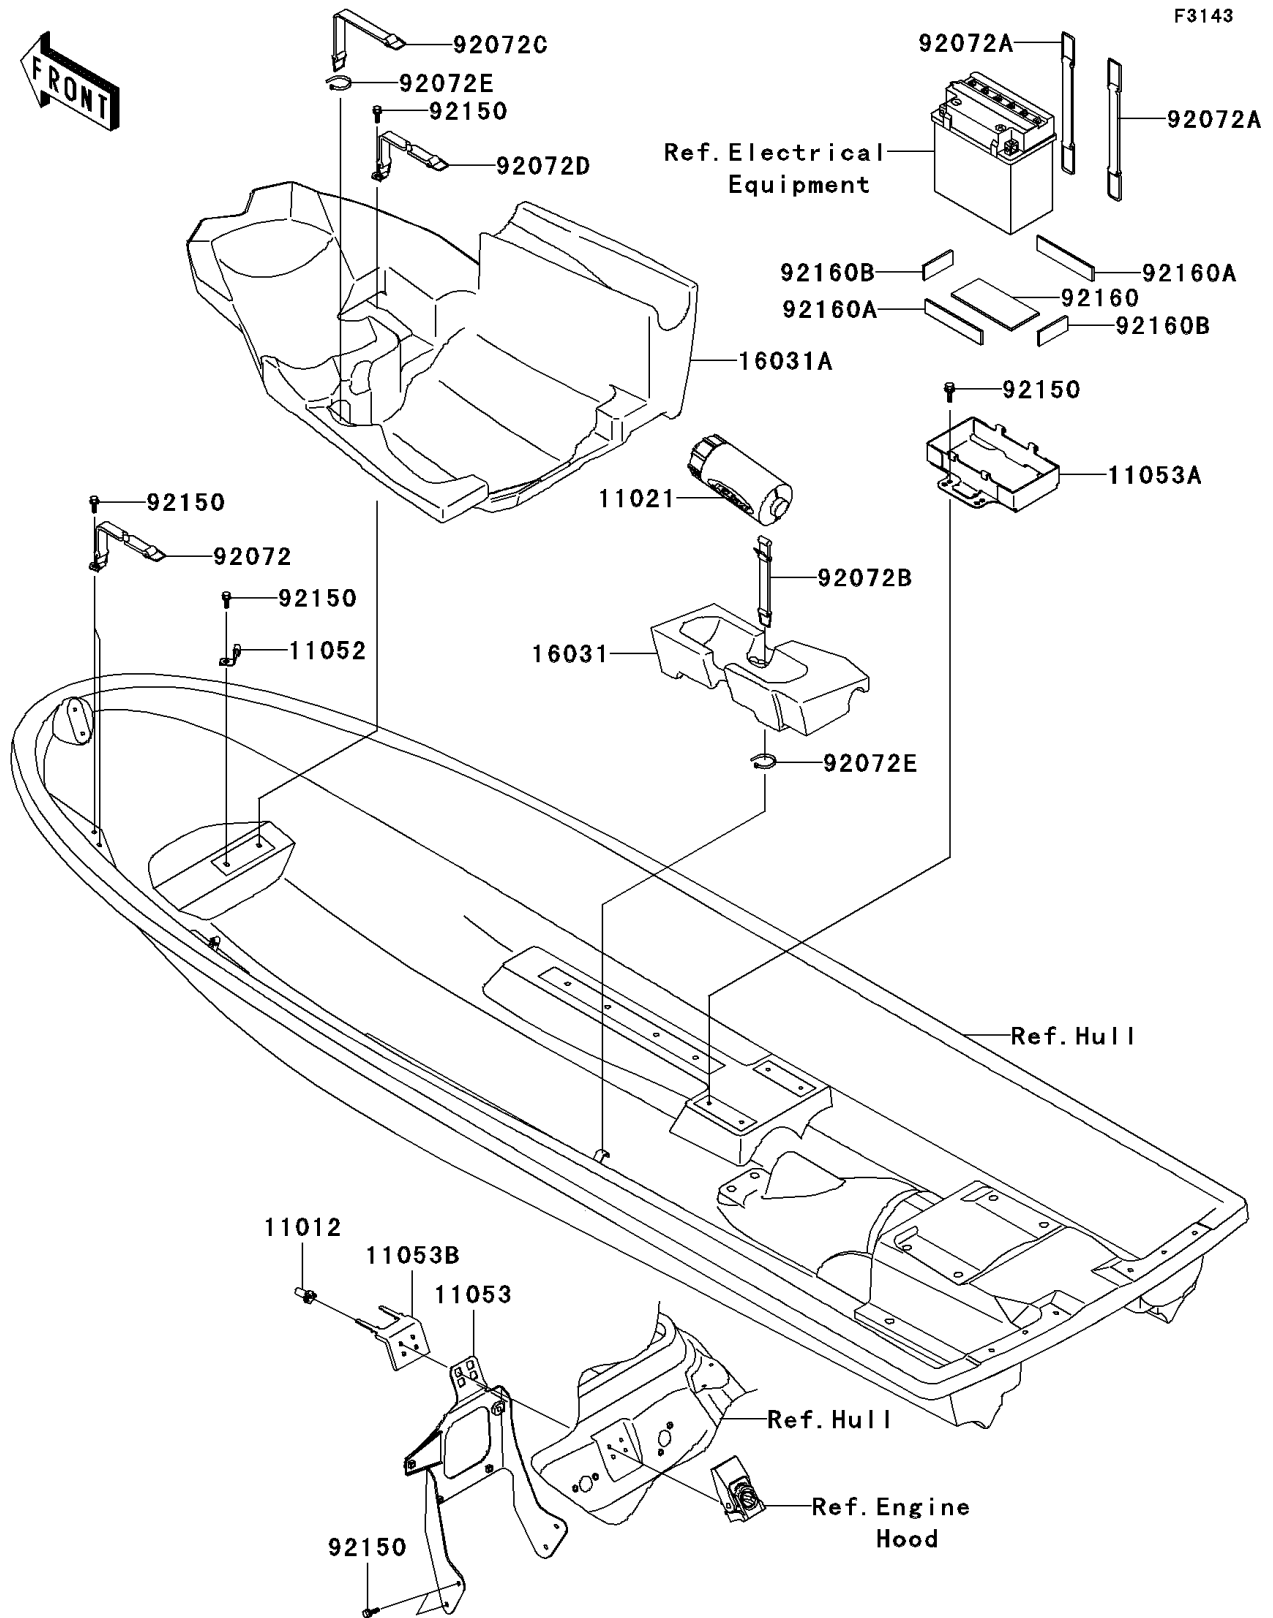

2011 JET SKI® 800 SX-R™ PARTS DIAGRAM

Hull Fittings

2011 JET SKI® 800 SX-R™ PARTS LIST

Hull Fittings

ITEM NAME	PART NUMBER	QUANTITY
CAP,HOLDER (Ref # 11012)	11012-3768	1
CASE-ASSY,TOOL (Ref # 11021)	11021-3706	1
BRACKET (Ref # 11052)	11052-3773	1
BRACKET (Ref # 11053)	11053-3702	1
BRACKET,BATTERY (Ref # 11053A)	11053-3727	1
BRACKET (Ref # 11053B)	11053-3747	1
FLOAT (Ref # 16031)	16031-3941	1
FLOAT,FUEL TANK (Ref # 16031A)	16031-3985	1
BAND,OIL TANK (Ref # 92072)	92072-3812	1
BAND,BATTERY (Ref # 92072A)	92072-3841	1
BAND,TOOL CASE (Ref # 92072B)	92072-3859	1
BAND,FUEL TANK,LH (Ref # 92072C)	92072-3864	1
BAND,FUEL TANK,RH (Ref # 92072D)	92072-3865	1
BAND,L=100.08 (Ref # 92072E)	92072-3882	1
BOLT,6X20 (Ref # 92150)	92150-3758	1
DAMPER (Ref # 92160)	92160-1851	1
DAMPER (Ref # 92160A)	92160-3840	1
DAMPER,WATER MUFFLER (Ref # 92160B)	92160-3880	1