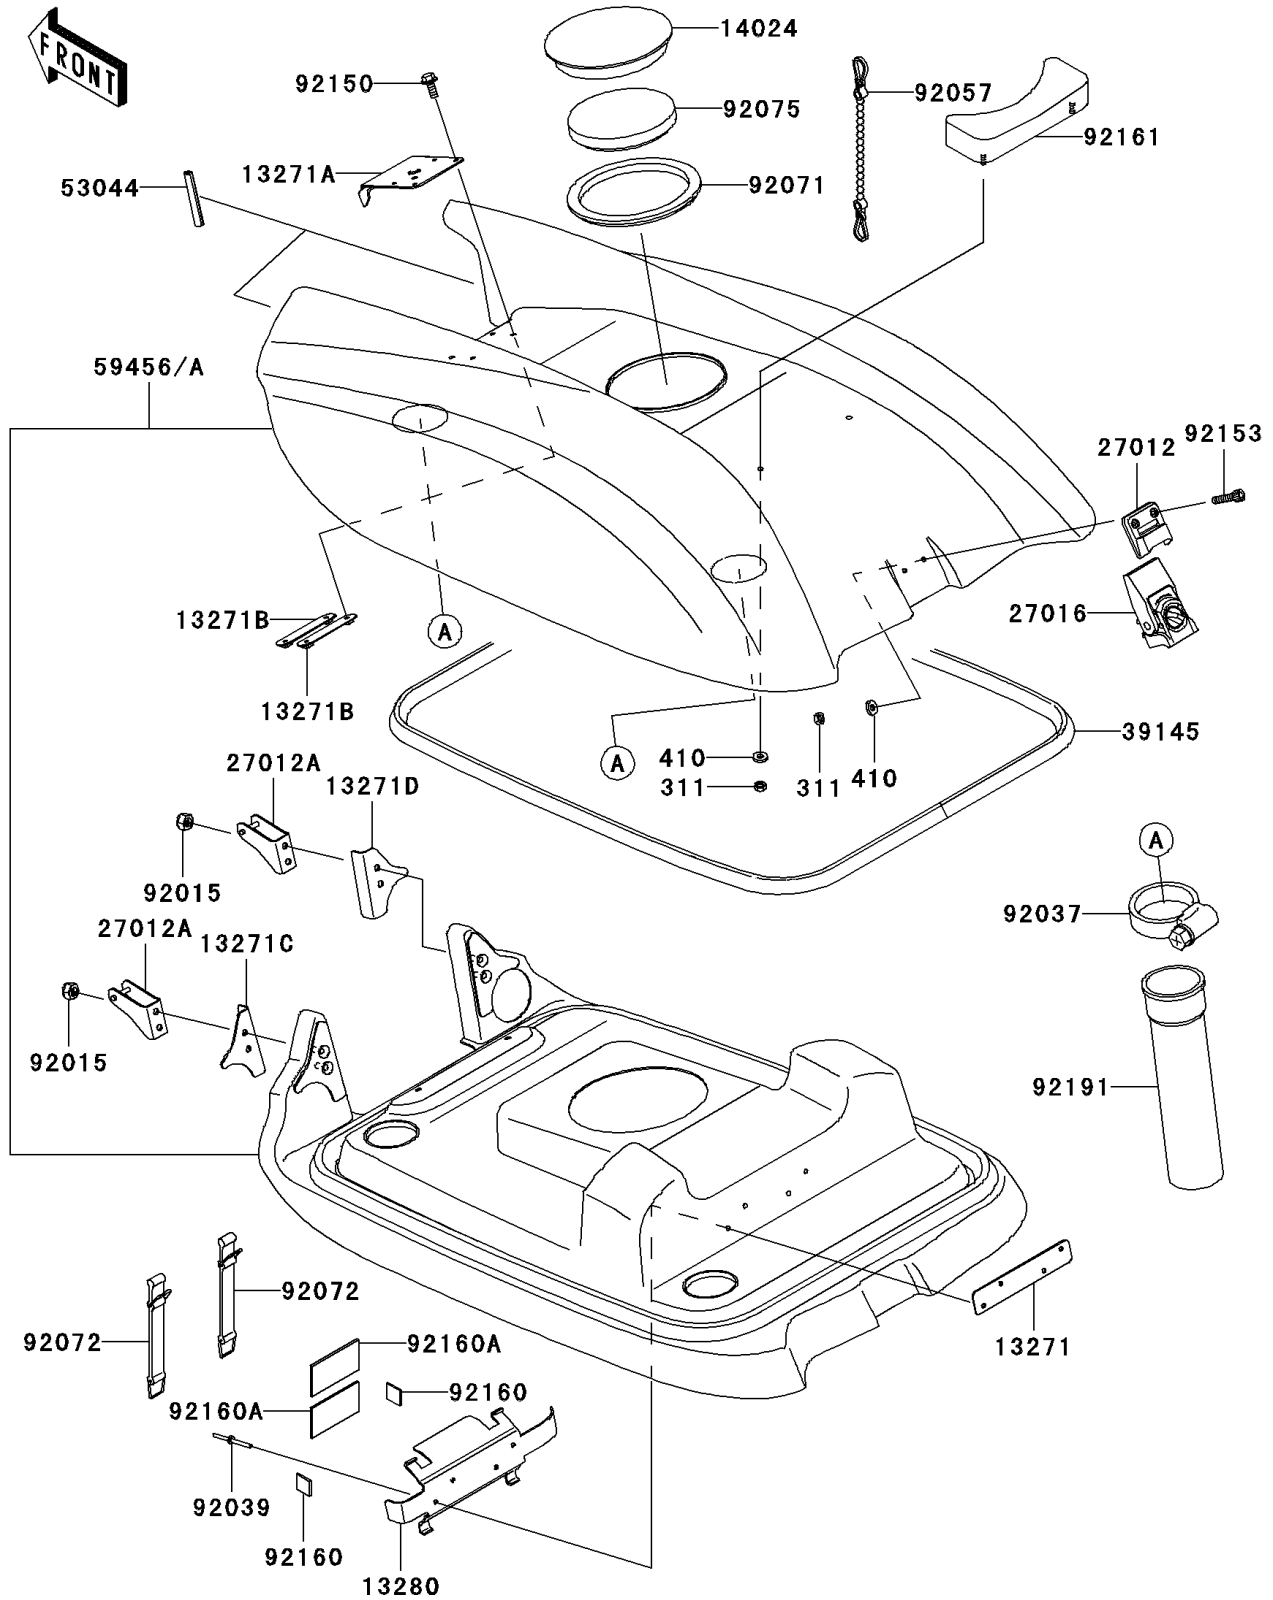

2011 JET SKI® 800 SX-R™ PARTS DIAGRAM

Engine Hood

F3142

2011 JET SKI® 800 SX-R™ PARTS LIST

Engine Hood

ITEM NAME	PART NUMBER	QUANTITY
NUT-HEX,5MM (Ref # 311)	311R0500	1
W-PLAIN-S,5MM (Ref # 410)	410S0500	1
PLATE,FIRE EXTINGUISHER (Ref # 13271)	13271-3775	1
PLATE (Ref # 13271A)	13271-3885	1
PLATE (Ref # 13271B)	13271-3886	1
PLATE,LH (Ref # 13271C)	13271-3894	1
PLATE,RH (Ref # 13271D)	13271-3895	1
HOLDER,FIRE EXTINGUISHER (Ref # 13280)	13280-3740	1
COVER (Ref # 14024)	14024-3748	1
HOOK (Ref # 27012)	27012-3711	1
HOOK (Ref # 27012A)	27012-3842	1
LOCK-ASSY (Ref # 27016)	27016-3703	1
TRIM-SEAL,L=2156 (Ref # 39145)	39145-3781	1
TRIM,L=120 (Ref # 53044)	53044-3767	1
NUT,LOCK,6MM (Ref # 92015)	92015-3766	1
CLAMP (Ref # 92037)	92037-3738	1
RIVET (Ref # 92039)	92039-3783	1
CHAIN,COVER,L=100 (Ref # 92057)	92057-3704	1
GROMMET (Ref # 92071)	92071-3742	1
BAND,TOOL CASE (Ref # 92072)	92072-3859	1
DAMPER (Ref # 92075)	92075-3737	1
BOLT,5X16 (Ref # 92150)	92150-3778	1
BOLT,SOCKET,5X20 (Ref # 92153)	92153-3716	1
DAMPER,25X25 (Ref # 92160)	92160-3864	1
DAMPER (Ref # 92160A)	92160-3913	1
DAMPER (Ref # 92161)	92161-3741	1
TUBE (Ref # 92191)	92191-3987	1
HOOD-COMP-ENGINE,EBONY (Ref # 59456)	59456-3730-H8	1
HOOD-COMP-ENGINE,C.L.GREEN (Ref # 59456A)	59456-3730-367	1