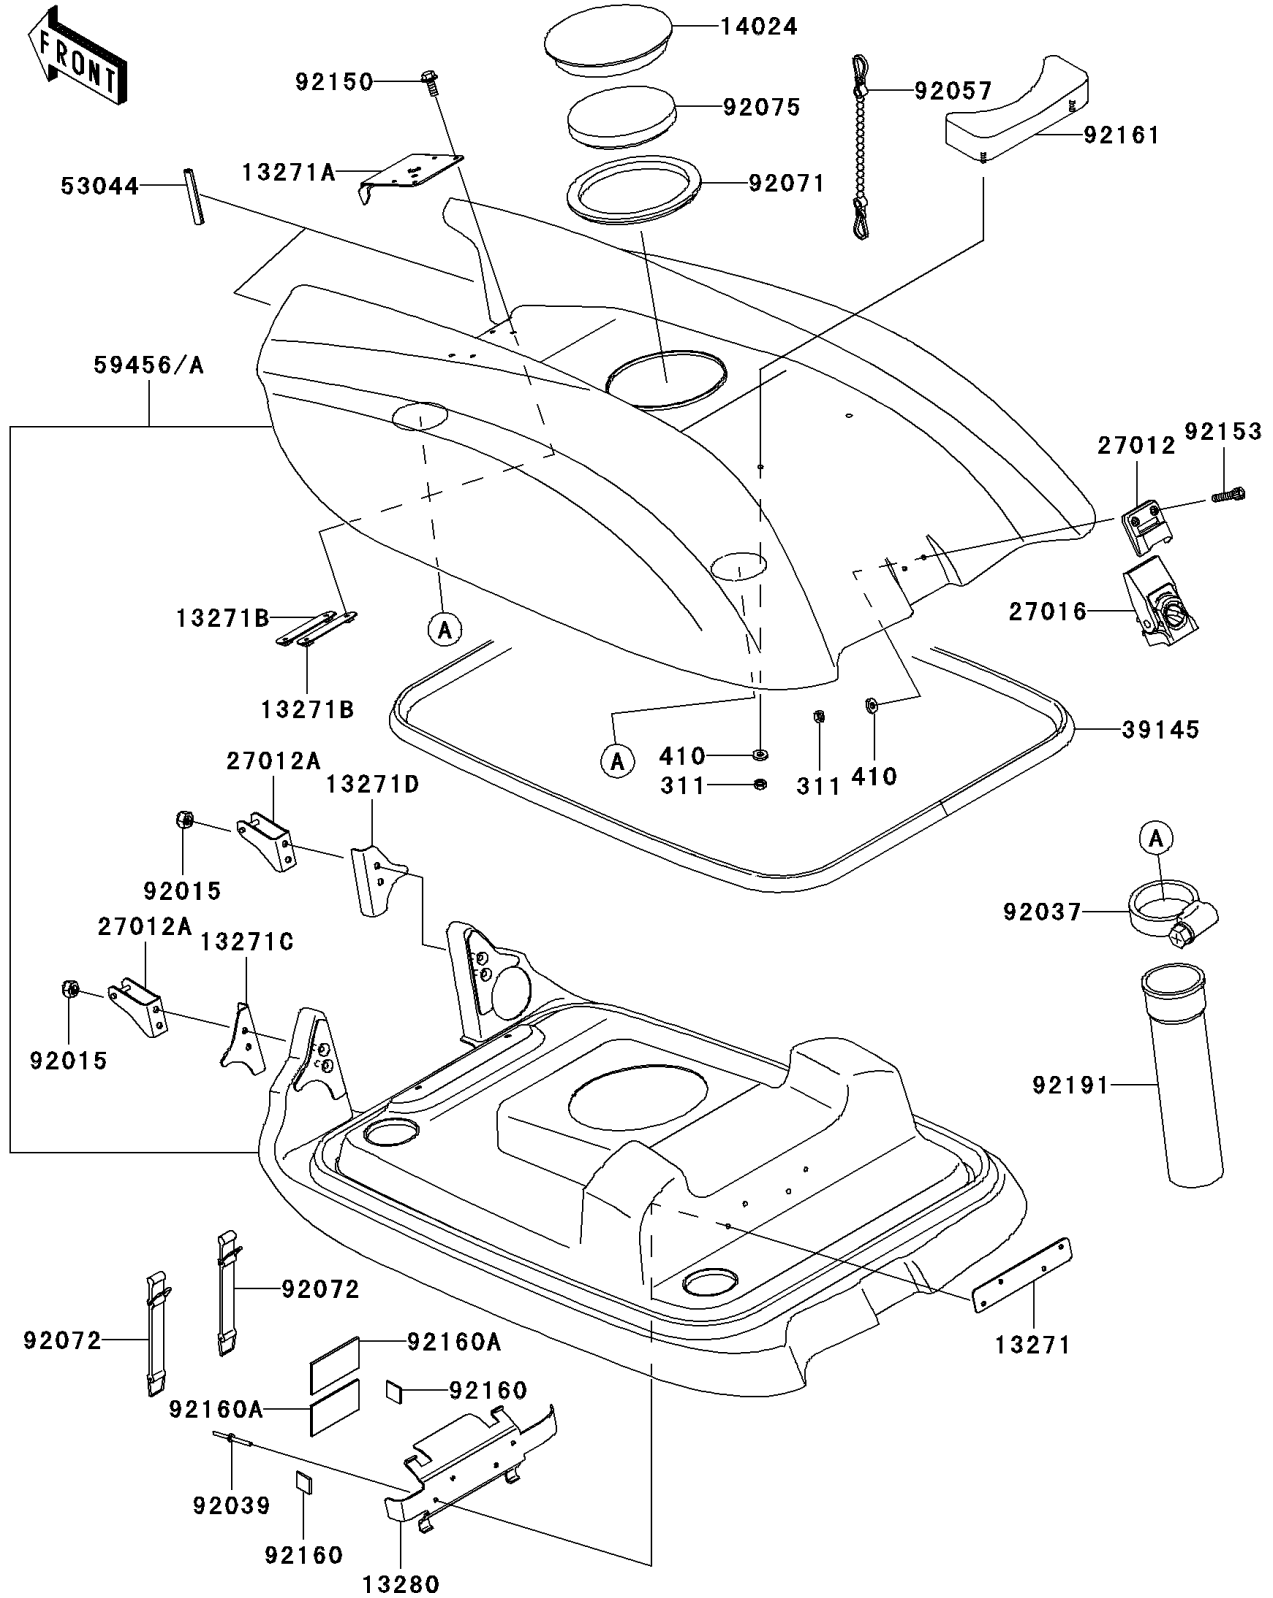

2011 JET SKI® 800 SX-R™ PARTS DIAGRAM

Engine Hood

F3142

2011 JET SKI® 800 SX-R™ PARTS LIST

Engine Hood

ITEM NAME	PART NUMBER	QUANTITY
NUT-HEX,5MM (Ref # 311)	311R0500	4
W-PLAIN-S,5MM (Ref # 410)	410S0500	4
PLATE,FIRE EXTINGUISHER (Ref # 13271)	13271-3775	1
PLATE (Ref # 13271A)	13271-3885	1
PLATE (Ref # 13271B)	13271-3886	2
PLATE,LH (Ref # 13271C)	13271-3894	1
PLATE,RH (Ref # 13271D)	13271-3895	1
HOLDER,FIRE EXTINGUISHER (Ref # 13280)	13280-3740	1
COVER (Ref # 14024)	14024-3748	1
HOOK (Ref # 27012)	27012-3711	1
HOOK (Ref # 27012A)	27012-3842	2
LOCK-ASSY (Ref # 27016)	27016-3703	1
TRIM-SEAL,L=2156 (Ref # 39145)	39145-3781	1
TRIM,L=120 (Ref # 53044)	53044-3767	2
NUT,LOCK,6MM (Ref # 92015)	92015-3766	4
CLAMP (Ref # 92037)	92037-3738	2
RIVET (Ref # 92039)	92039-3783	4
CHAIN,COVER,L=100 (Ref # 92057)	92057-3704	1
GROMMET (Ref # 92071)	92071-3742	1
BAND,TOOL CASE (Ref # 92072)	92072-3859	2
DAMPER (Ref # 92075)	92075-3737	1
BOLT,5X16 (Ref # 92150)	92150-3778	4
BOLT,SOCKET,5X20 (Ref # 92153)	92153-3716	2
DAMPER,25X25 (Ref # 92160)	92160-3864	2
DAMPER (Ref # 92160A)	92160-3913	2
DAMPER (Ref # 92161)	92161-3741	1
TUBE (Ref # 92191)	92191-3987	2
HOOD-COMP-ENGINE,EBONY (Ref # 59456)	59456-3730-H8	1
HOOD-COMP-ENGINE,C.L.GREEN (Ref # 59456A)	59456-3730-367	1