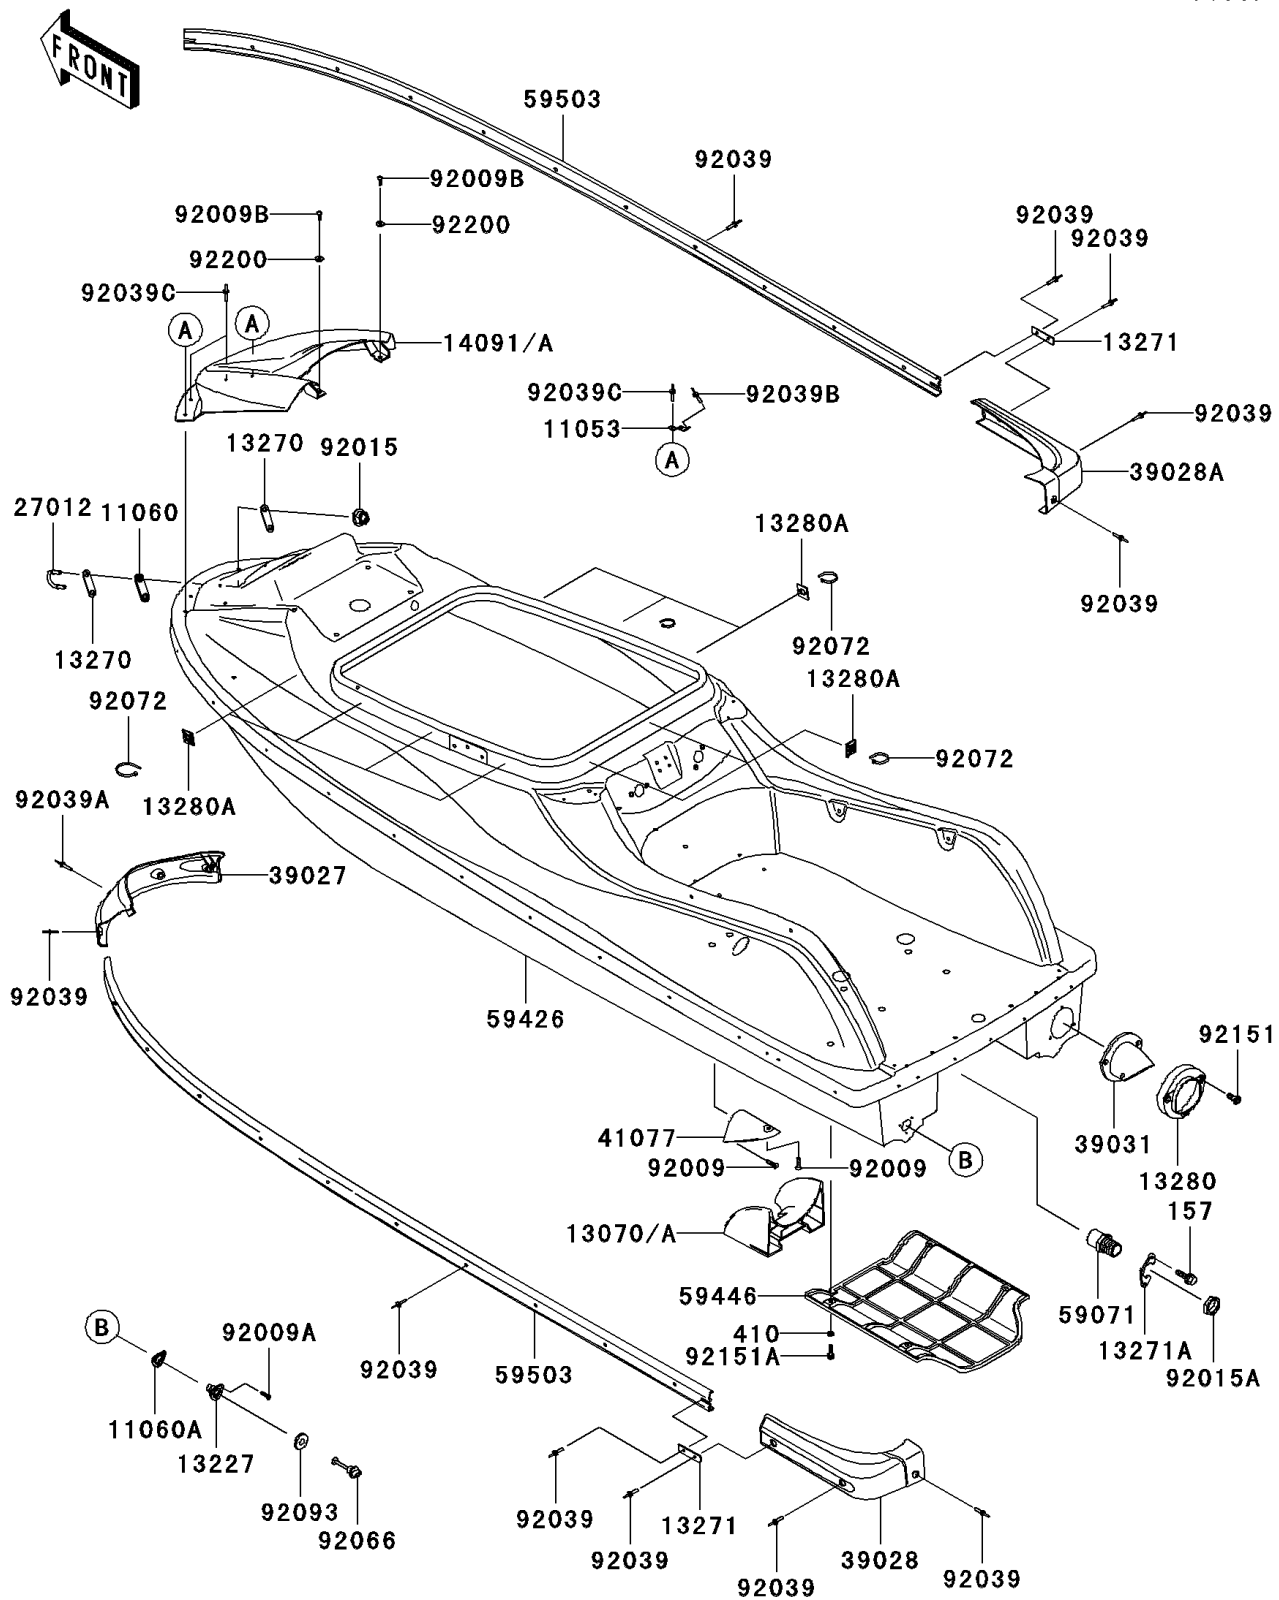

2011 JET SKI® 800 SX-R™ PARTS DIAGRAM

Hull

F3141

2011 JET SKI® 800 SX-R™ PARTS LIST

Hull

ITEM NAME	PART NUMBER	QUANTITY
BRACKET (Ref # 11053)	11053-3739	1
GASKET,U HOOK,FR (Ref # 11060)	11060-3799	1
GASKET,DRAIN PLUG (Ref # 11060A)	11060-3801	1
HOUSING,DRAIN PLUG,F.BLACK (Ref # 13227)	13227-3721-6Z	1
PLATE (Ref # 13270)	13270-3896	1
PLATE (Ref # 13271)	13271-3884	1
PLATE (Ref # 13271A)	13271-3909	1
HOLDER,TAIL PIPE CAP (Ref # 13280)	13280-3742	1
HOLDER (Ref # 13280A)	13280-3757	1
HOOK (Ref # 27012)	27012-3797	1
BUMPER-FRONT,F.BLACK (Ref # 39027)	39027-3745-6Z	1
BUMPER-REAR,LH,F.BLACK (Ref # 39028)	39028-3753-6Z	1
BUMPER-REAR,RH,F.BLACK (Ref # 39028A)	39028-3754-6Z	1
CAP-END,TAIL PIPE (Ref # 39031)	39031-3709	1
ADAPTER (Ref # 41077)	41077-3701	1
JOINT (Ref # 59071)	59071-3763	1
COVER-JET PUMP (Ref # 59446)	59446-3755	1
FENDER-BOAT,F.BLACK (Ref # 59503)	59503-3707-6Z	1
SCREW,TAPPING,6X20 (Ref # 92009)	92009-3842	1
SCREW,TAPPING,4X16 (Ref # 92009A)	92009-3849	1
SCREW,5X16 (Ref # 92009B)	92009-3868	1
NUT,FLANGED,8MM (Ref # 92015)	92015-3709	1
NUT,20MM (Ref # 92015A)	92015-3738	1
RIVET (Ref # 92039)	92039-3778	1
RIVET (Ref # 92039A)	92039-3779	1
RIVET (Ref # 92039B)	92039-3780	1
RIVET (Ref # 92039C)	92039-3794	1
PLUG,RR,DRAIN,F.BLACK (Ref # 92066)	92066-3783-6Z	1
BAND,L=188.85 (Ref # 92072)	92072-0105	1

2011 JET SKI® 800 SX-R™ PARTS LIST

Hull

ITEM NAME	PART NUMBER	QUANTITY
SEAL (Ref # 92093)	92093-3720	1
BOLT-WSP,5X18 (Ref # 157)	157R0518	1
WASHER-PLAIN-SMALL,6MM (Ref # 410)	410S0600	1
BOLT,SOCKET,M6,SHOULDER (Ref # 92151)	92151-3746	1
BOLT,SOCKET,6X20 (Ref # 92151A)	92151-3774	1
WASHER,5.9X16X1.5 (Ref # 92200)	92200-3714	1
GUIDE,INTAKE,EBONY (Ref # 13070)	13070-3732-H8	1
GUIDE,INTAKE,J.WHITE (Ref # 13070A)	13070-3732-8C	1
COVER,NOSE,EBONY (Ref # 14091)	14091-3773-H8	1
COVER,NOSE,C.L.GREEN (Ref # 14091A)	14091-3773-367	1
HULL-COMP,J.WHITE (Ref # 59426)	59426-3943-22	1