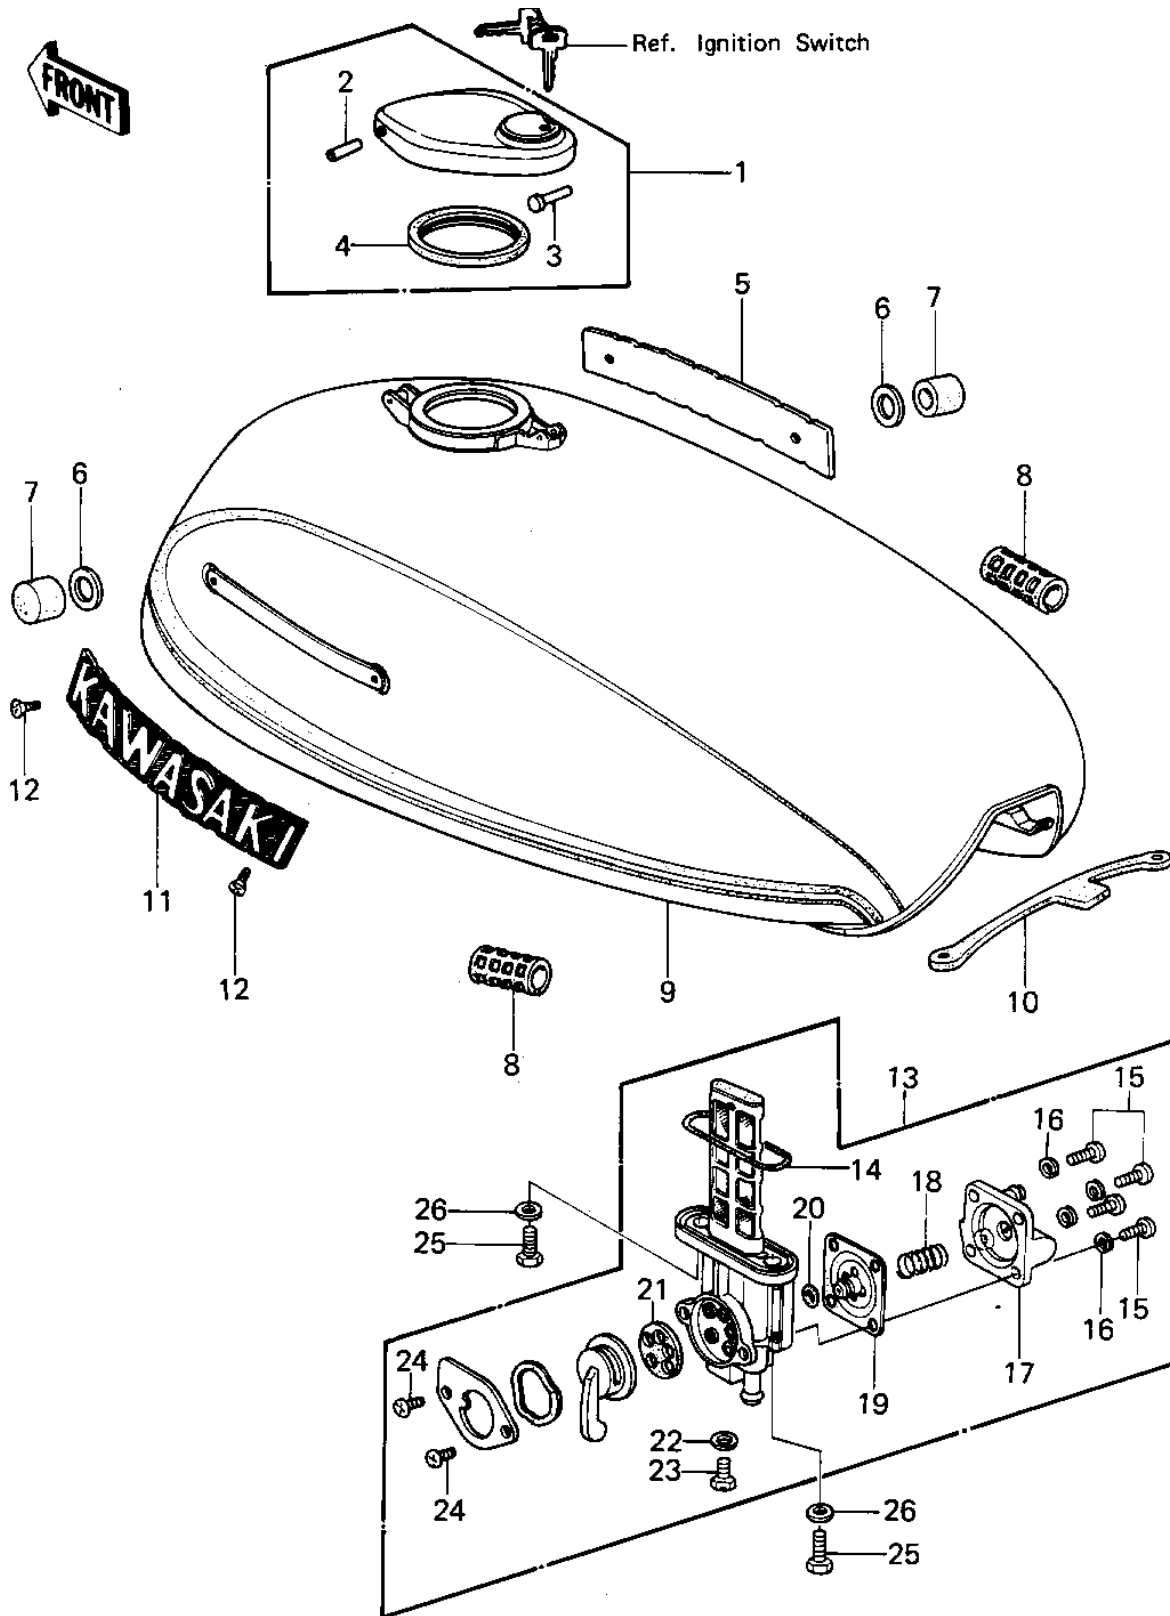

1978 KZ1000 PARTS DIAGRAM

FUEL TANK (KZ1000-A2/A2A)

R
—

2000

1978 KZ1000 PARTS LIST

FUEL TANK (KZ1000-A2/A2A)

ITEM NAME	PART NUMBER	QUANTITY
CAP,FUEL TANK (Ref # 1)	51048-012	1
PIN,CAP HINGE (Ref # 2)	92043-127	1
PIN,HOOK (Ref # 3)	92043-126	1
GASKET-FUEL TANK CAP (Ref # 4)	51059-008	1
EMBLEM,FUEL TANK (Ref # 5)	56014-1006	1
WASHER-PL-10.5X26X2. (Ref # 6)	92022-044	2
DAMPER RUBBER,FL TAN (Ref # 7)	92075-125	2
DAMPER RUBBER (Ref # 8)	92075-084	2
TANK-FUEL,L.GREEN (Ref # 9)	51001-1007-7T	1
TANK-FUEL,L.RED (Ref # 9)	51001-1007-7V	1
TANK-FUEL,EBONY (Ref # 9)	51001-1007-8G	1
BAND,FUEL TANK (Ref # 10)	92072-042	1
EMBLEM,FUEL TANK (Ref # 11)	56014-1006	1
SCREW-CSK-CROS (Ref # 12)	221C0306	4
TAP ASSY,FUEL (Ref # 13)	51023-1018	1
"O" RING (Ref # 14)	43058-1001	1
SCREW-PAN-CRSOSS,4X1 (Ref # 15)	220B0412	4
WASHER SPRING 4MM (Ref # 16)	461F0400	4
COVER ASSY,FUEL TAP (Ref # 17)	51036-1001	1
SPRING,DIAPHRAGM (Ref # 18)	92081-1054	1
DIAPHRAGM VALVE ASSY (Ref # 19)	16126-1011	1
"O" RING,DIAPHRAGM (Ref # 20)	92055-1068	1
GASKET,FUEL TAP (Ref # 21)	11009-1044	1
GASKET,DRAIN BOLT (Ref # 22)	11009-1045	1
BOLT,DRAIN (Ref # 23)	92001-1089	1
SCREW PAN HEAD 4X8 (Ref # 24)	220B0408	2
BOLT-HEX HEAD,6X16 (Ref # 25)	92001-114	2
WASHER-PLAIN (Ref # 26)	92022-183	2