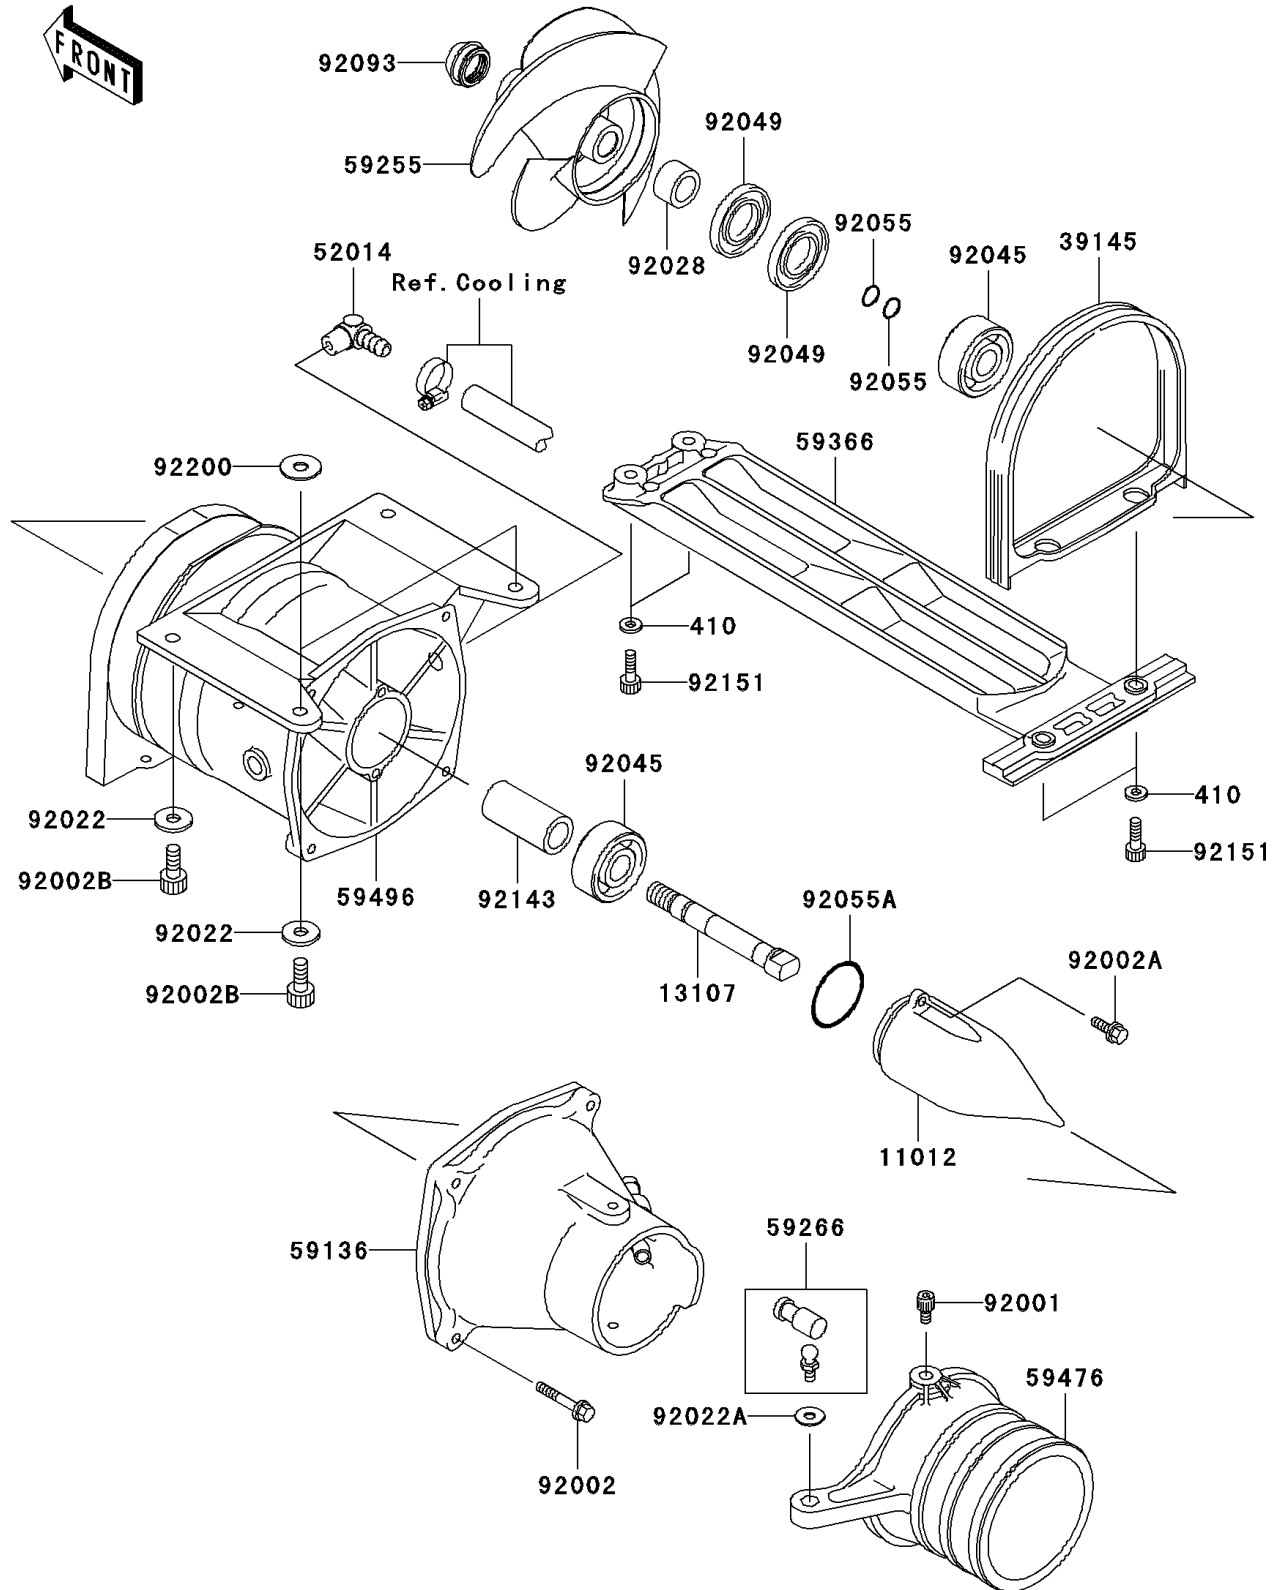

2011 JET SKI® 800 SX-R™ PARTS DIAGRAM

Jet Pump

E3191

2011 JET SKI® 800 SX-R™ PARTS LIST

Jet Pump

ITEM NAME	PART NUMBER	QUANTITY
WASHER-PLAIN-SMALL,6MM (Ref # 410)	410S0600	1
CAP,JET PUMP (Ref # 11012)	11012-3712	1
SHAFT,JET PUMP (Ref # 13107)	13107-3721	1
TRIM-SEAL (Ref # 39145)	39145-3735	1
ELBOW (Ref # 52014)	52014-3724	1
NOZZLE-PUMP (Ref # 59136)	59136-3730	1
IMPELLER-COMP (Ref # 59255)	59255-3726	1
JOINT-BALL (Ref # 59266)	59266-3707	1
GRATE (Ref # 59366)	59366-3721	1
NOZZLE-STRG (Ref # 59476)	59476-3713	1
VANE-GUIDE (Ref # 59496)	59496-3752	1
BOLT,SOCKET,6X11 (Ref # 92001)	92001-3701	1
BOLT,6X35 (Ref # 92002)	92002-3715	1
BOLT,6X16 (Ref # 92002A)	92002-3728	1
BOLT,SOCKET,8X20 (Ref # 92002B)	92002-3771	1
WASHER,8.4X23X2.5 (Ref # 92022)	92022-3744	1
WASHER (Ref # 92022A)	92022-567	1
BUSHING,17X25X15 (Ref # 92028)	92028-3717	1
BEARING-BALL,#6303 2RS (Ref # 92045)	92045-3746	1
SEAL-OIL,TBY25X47X6 (Ref # 92049)	92049-3714	1
RING-O,13.0X1.9 (Ref # 92055)	92055-1011	1
RING-O (Ref # 92055A)	92055-3706	1
SEAL (Ref # 92093)	92093-3749	1
COLLAR,17.4X25.4X53 (Ref # 92143)	92143-3708	1
BOLT,SOCKET,6X20 (Ref # 92151)	92151-3774	1
WASHER,8.5X25X1.5 (Ref # 92200)	92200-3717	1