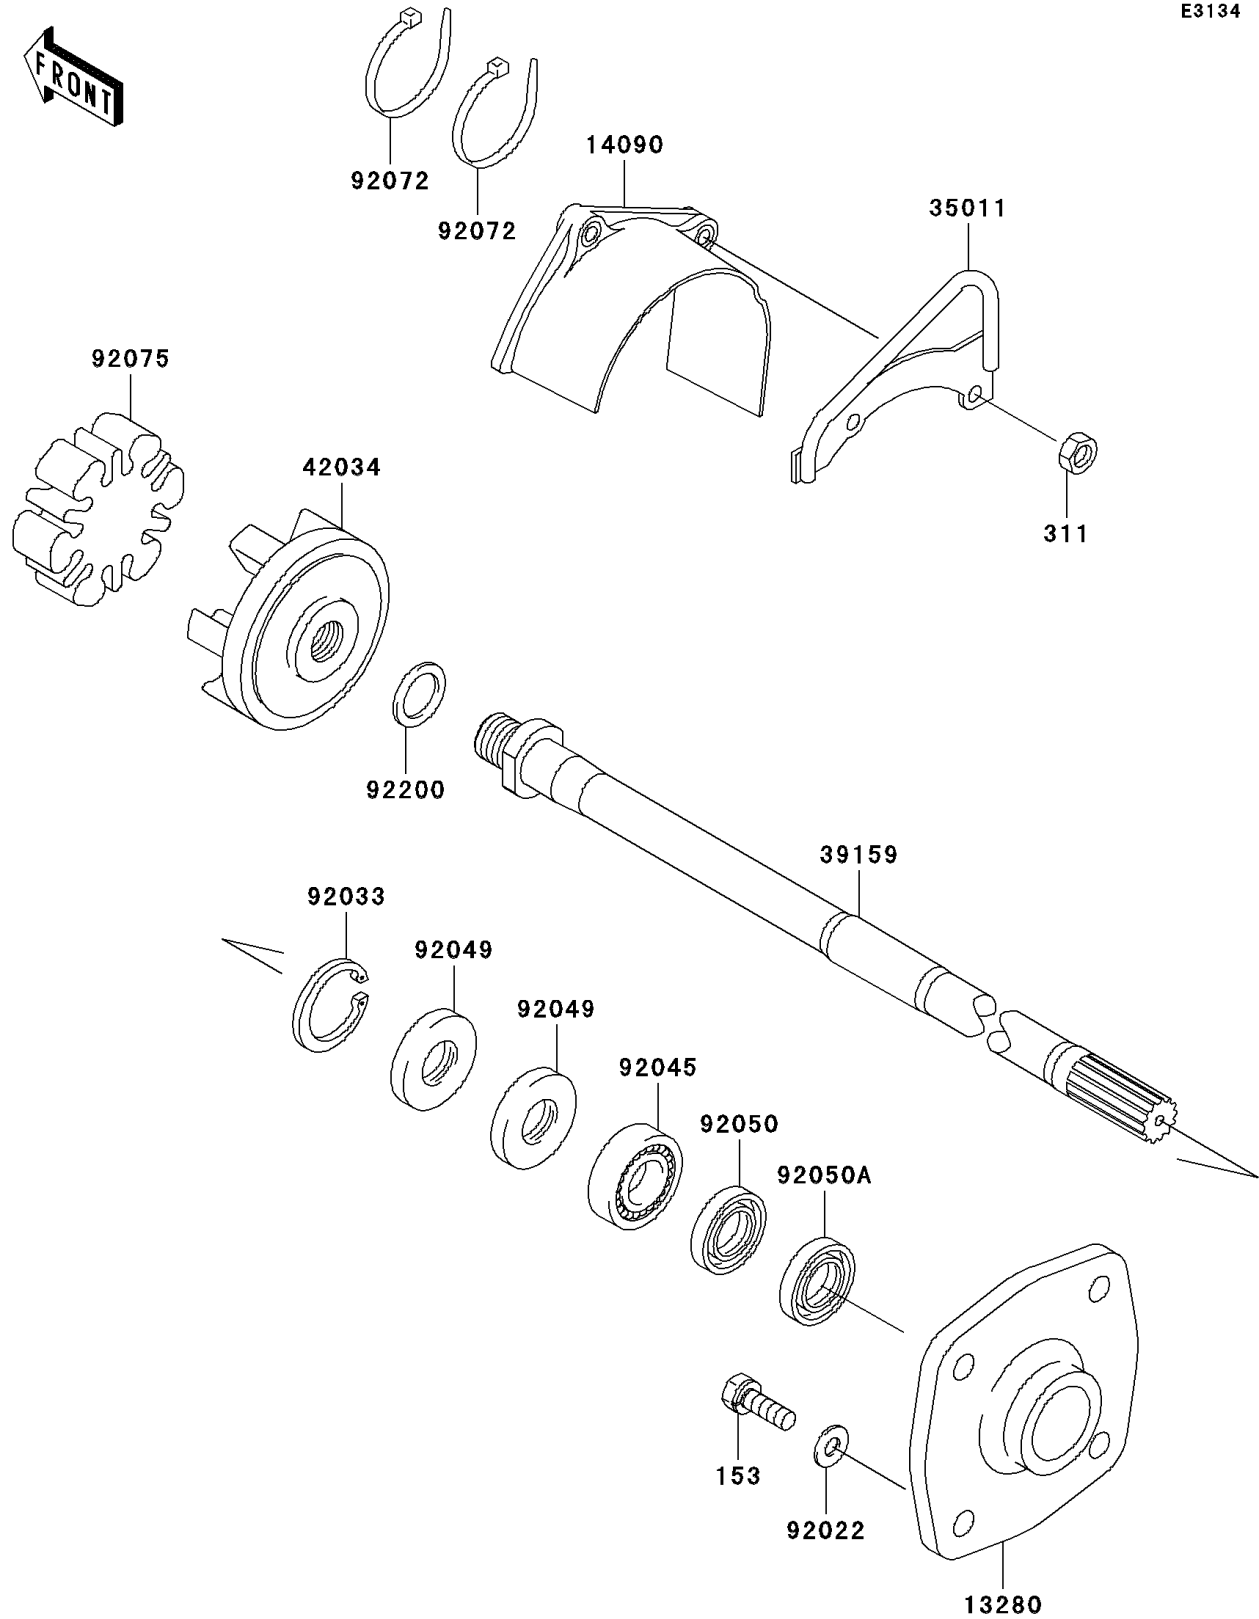

2011 JET SKI® 800 SX-R™ PARTS DIAGRAM

Drive Shaft

E3134

2011 JET SKI® 800 SX-R™ PARTS LIST

Drive Shaft

ITEM NAME	PART NUMBER	QUANTITY
BOLT-WS-SMALL,8X25 (Ref # 153)	153R0825	1
NUT-HEX,6MM (Ref # 311)	311R0600	1
HOLDER (Ref # 13280)	13280-3756	1
COVER,COUPLING (Ref # 14090)	14090-3761	1
STAY (Ref # 35011)	35011-3704	1
SHAFT-DRIVE (Ref # 39159)	39159-3738	1
COUPLING (Ref # 42034)	42034-3707	1
WASHER,8.2X18X1.5 (Ref # 92022)	92022-1964	1
RING-SNAP,42MM (Ref # 92033)	92033-3713	1
BEARING-BALL,60042RD (Ref # 92045)	92045-0113	1
SEAL-OIL,S620426 (Ref # 92049)	92049-3707	1
SEAL-OIL,SCY20368 (Ref # 92050)	92050-502	1
SEAL-OIL,SC20367 (Ref # 92050A)	92050-503	1
BAND,L=188.85 (Ref # 92072)	92072-0105	1
DAMPER,COUPLING (Ref # 92075)	92075-520	1
WASHER,20X28X2.0 (Ref # 92200)	92200-3731	1