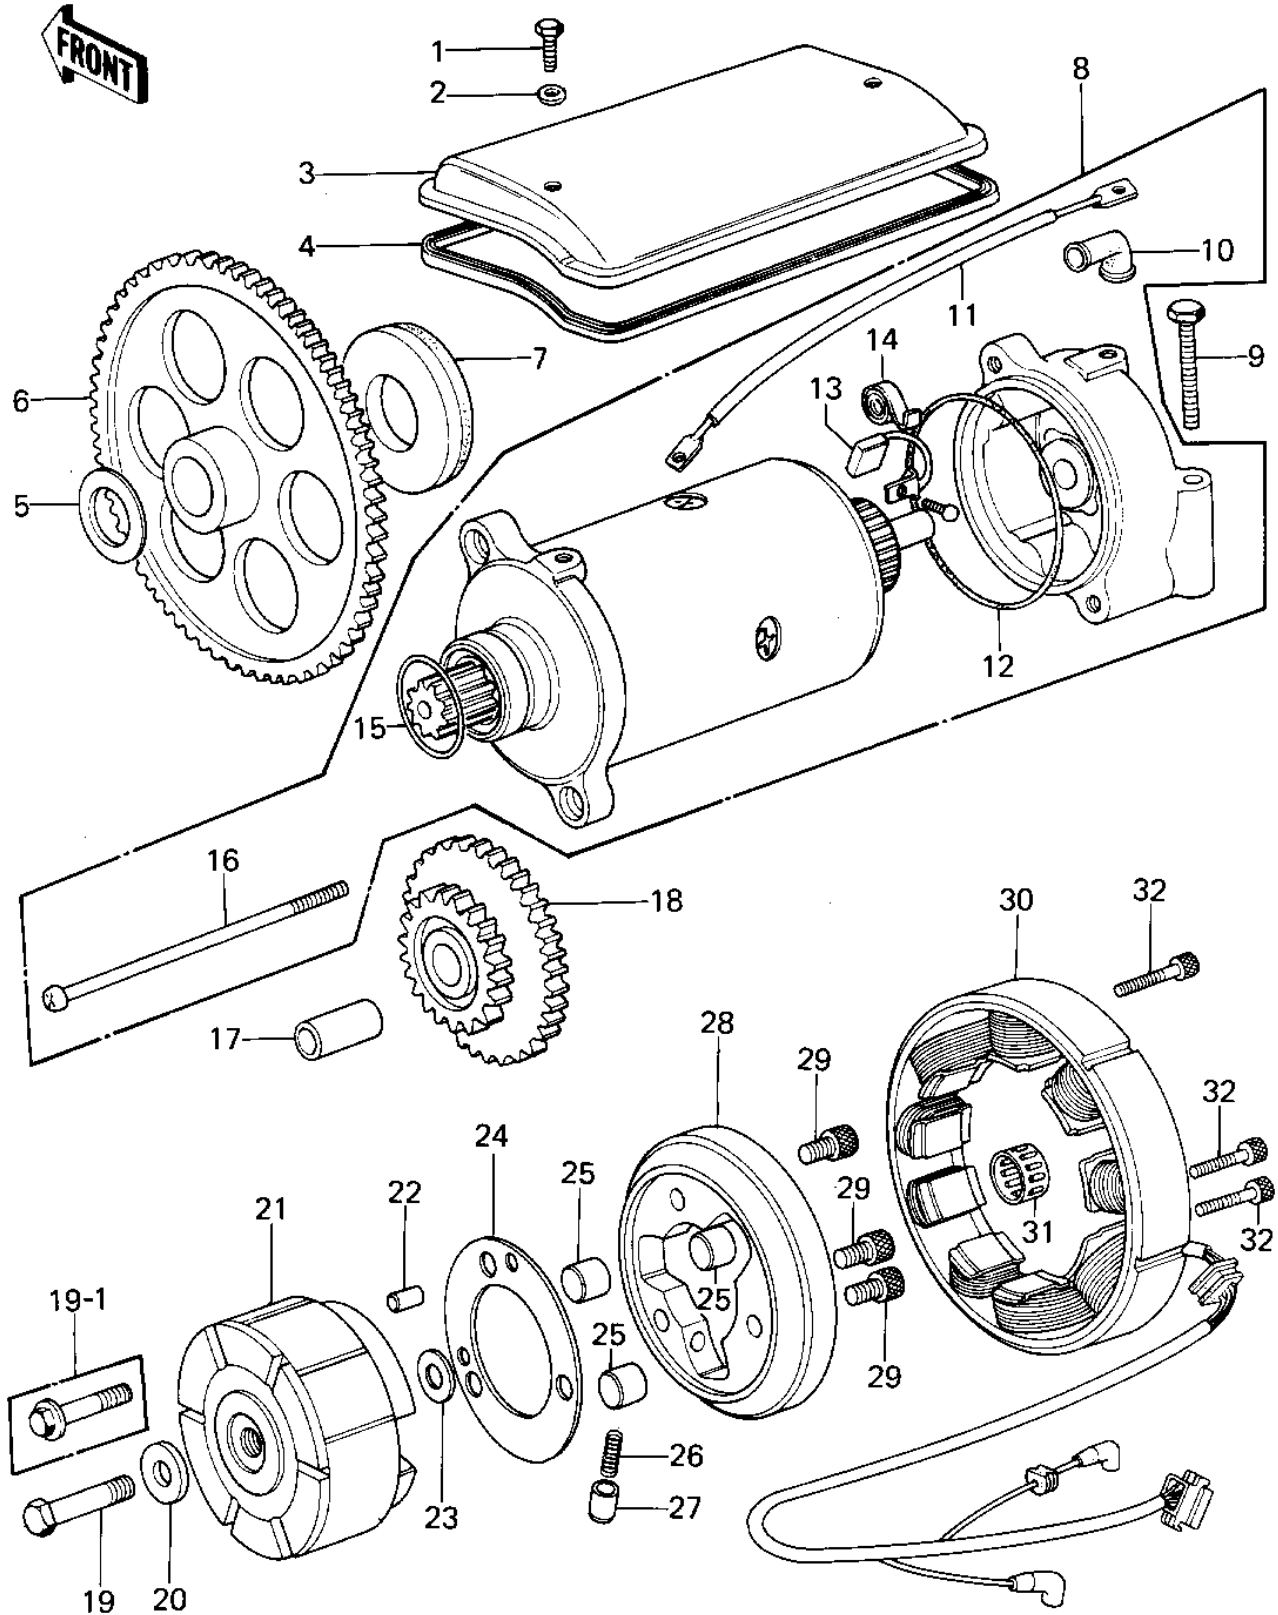

1977 KZ1000 PARTS DIAGRAM

GENERATOR/STARTER MOTOR/STARTER CLUTCH (

1977 KZ1000 PARTS LIST

GENERATOR/STARTER MOTOR/STARTER CLUTCH (

ITEM NAME	PART NUMBER	QUANTITY
BOLT (6X10) (Ref # 1)	110N0610	2
WASHER,PLAIN,6MM (Ref # 2)	410D0600	2
COVER,STARTING MOTOR (Ref # 3)	21165-001	1
GASKET,START MOTOR C (Ref # 4)	21166-001	1
WASHER 22.1X30.7X2.0 (Ref # 5)	92026-091	1
GEAR,STARTING CLUTCH (Ref # 6)	21167-003	1
DAMPER RUBBER 6.3T (Ref # 7)	92075-192	AR
DAMPER RUBBER 7.3T (Ref # 7)	92075-193	AR
DAMPER RUBBER 8.3T (Ref # 7)	92075-194	AR
STARTER-ELECTRIC (Ref # 8)	21163-008	1
BOLT,EXCLUSIVE (Ref # 9)	110B0655	2
GROMMET,CORD (Ref # 10)	21017-017	1
WIRE,STARTER MOTOR (Ref # 11)	26010-055	1
"0" RING,STARTING MT (Ref # 12)	21027-003	1
CARBON BRUSH (Ref # 13)	21039-003	2
SPRING,CARBON BRUSH (Ref # 14)	21040-003	2
"0" RING,STARTING MT (Ref # 15)	21027-004	1
SCREW,PAN HEAD,6X110 (Ref # 16)	21015-005	2
PIN-PISTON (Ref # 17)	13002-007	1
GEAR,STARTING MOTOR (Ref # 18)	21167-002	1
BOLT,8X40 (Ref # 19)	114G0840	1
BOLT,10X40 (Ref # 19-1)	92001-173	1
WASHER 8.5X23.5X4.5 (Ref # 20)	92022-218	1
ROTOR (Ref # 21)	21007-1004	1
ROTOR (Ref # 21)	21007-1004	1
ROTOR (Ref # 21)	21007-1005	1
PIN,DOWEL,6X22 (Ref # 22)	551A0622	1
WASHER 22X35.5X1.0T (Ref # 23)	92026-092	1
PLATE,CLUTCH STARTER (Ref # 24)	92026-112	1

1977 KZ1000 PARTS LIST

GENERATOR/STARTER MOTOR/STARTER CLUTCH (

ITEM NAME	PART NUMBER	QUANTITY
PIN (Ref # 25)	92122-001	3
SPRING (Ref # 26)	92081-110	3
PIN (Ref # 27)	92043-087	3
CLUTCH ASSY,STARTING (Ref # 28)	13194-003	1
BOLT (Ref # 29)	92003-104	3
STATOR ASSY (Ref # 30)	21Q76-023	1
NEEDLE BEARING, K222620 (Ref # 31)	92046-033	1
BOLT-SOCKET,6X35,BLA (Ref # 32)	120Q0635	3