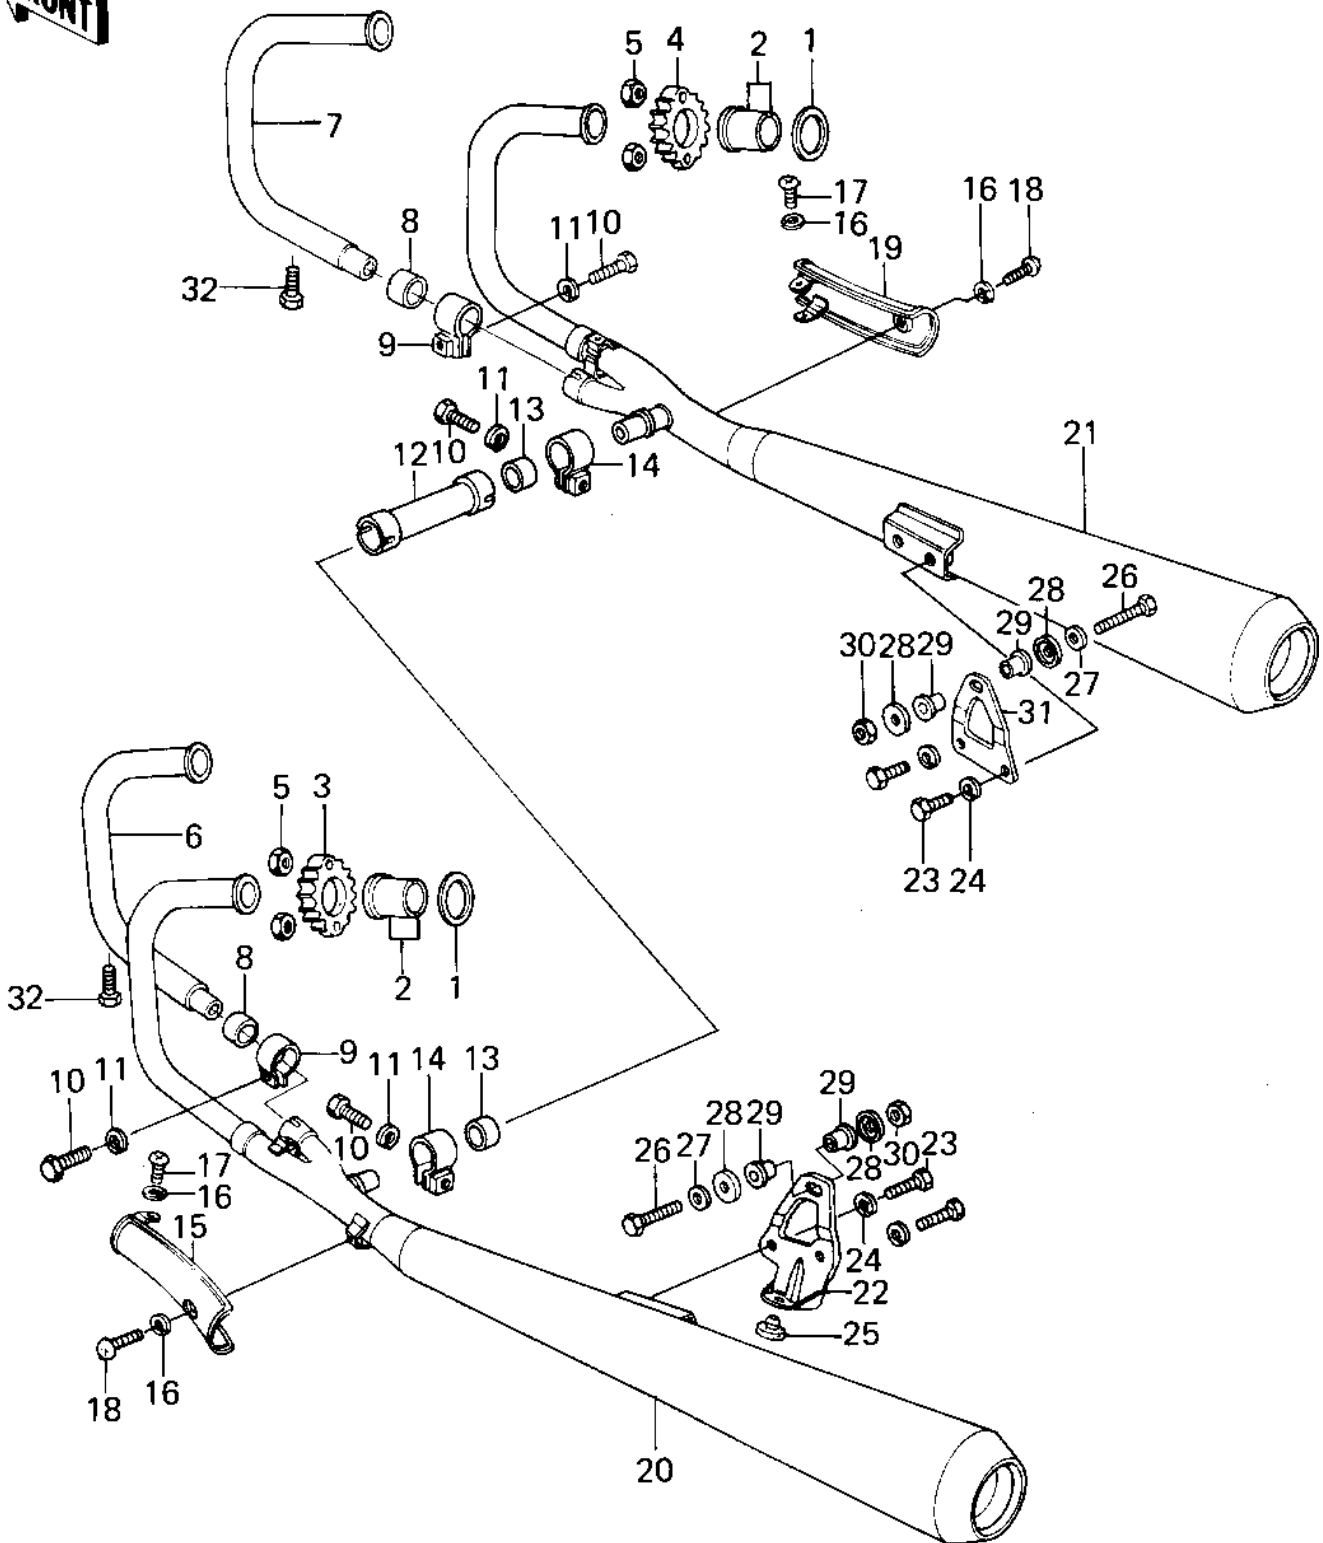

1978 KZ1000 PARTS DIAGRAM

MUFFLERS (77-78 A1/A2/A2A)

1978 KZ1000 PARTS LIST

MUFFLERS ('77-'78 A1/A2/A2A)

ITEM NAME	PART NUMBER	QUANTITY
GASKET,EXHAUST PIPE (Ref # 1)	18067-018	4
INSERT,EXHAUST PIPE (Ref # 2)	92027-170	8
HOLDER,EXHAUST PIPE, (Ref # 3)	18069-064	2
HOLDER,EXHAUST PIPE, (Ref # 4)	18069-063	2
NUT,LOCK,8MM (Ref # 5)	92017-013	8
PIPE,EXHAUST,L.H INN (Ref # 6)	18049-119	1
PIPE,EXHAUST,L.H INN (Ref # 6)	18049-1018	1
PIPE,EXHAUST,R.H INN (Ref # 7)	18049-120	1
PIPE,EXHAUST,R.H INN (Ref # 7)	18049-1019	1
GASKET,MANIFOLD EXHA (Ref # 8)	11009-1002	2
CLAMP,MUFFLER (Ref # 9)	92037-208	2
BOLT HEX HEAD 8X32 (Ref # 10)	110G0832	2
WASHER SPRING 8MM (Ref # 11)	461F0800	4
PIPE,MUFFLER CONNECT (Ref # 12)	18039-025	1
GASKET,EXHAUST PIPE (Ref # 13)	11009-1001	2
LAMP,CONNECTING PIP (Ref # 14)	92037-185 C	2
COVER,MUFFLER,L.H (Ref # 15)	18057-051	1
WASHER SPRING 6MM (Ref # 16)	461F0600	4
SCREW PAN HEAD 6X40 (Ref # 17)	220B0640	2
UNAVAILABLE IN PRICE BOOK (Ref # 18)	92011039	2
COVER,MUFFLER,R.H (Ref # 19)	18057-052	1
MUFFLER,L.H. (Ref # 20)	18001-1007	1
MUFFLER,L.H. (Ref # 20)	18001-1007	1
MUFFLER ASSY,L.H (Ref # 20)	18001-1022	1
MUFFLER ASSY,R.H. (Ref # 21)	18001-1008	1
MUFFLER ASSY,R.H. (Ref # 21)	18001-1008	1
MUFFLER ASSY,R.H (Ref # 21)	18001-1023	1
BRACKET,MUFFLER,R.H (Ref # 22)	18024-038	1
BOLT-SMALL-UPSET,8X1 (Ref # 23)	110B0814	4

1978 KZ1000 PARTS LIST

MUFFLERS ('77-'78 A1/A2/A2A)

ITEM NAME	PART NUMBER	QUANTITY
WASHER SPRING 8MM (Ref # 24)	461F0800	4
DAMPER RUBB MAIN STA (Ref # 25)	92075-015	1
BOLT-HEX HEAD,10X60 (Ref # 26)	92007-050	2
WASHER PLAIN 10MM (Ref # 27)	410B1000	2
WASHER,PLAIN (Ref # 28)	92022-328	4
BUSHING,MUFFLER FITT (Ref # 29)	92092-010	4
NUT,LOCK,10MM (Ref # 30)	92019-021	2
BRACKET, MUFFLER (Ref # 31)	18024-035	1
BOLT (6X10) (Ref # 32)	110N0610	4