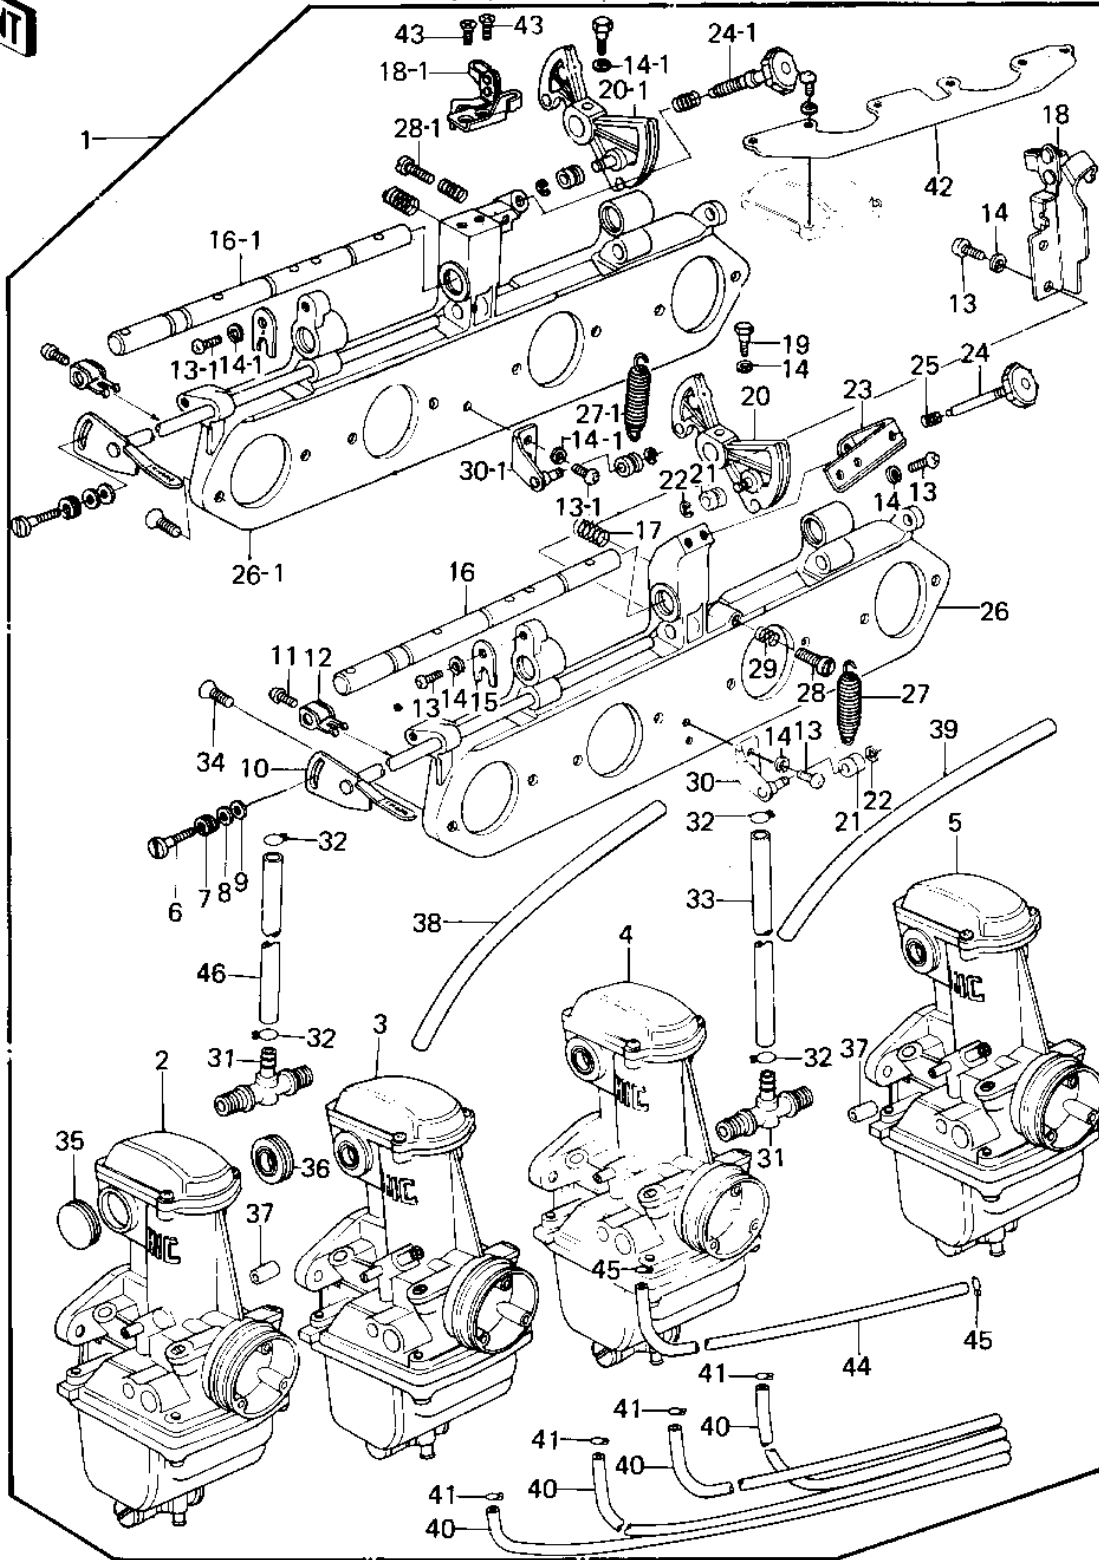

1977 KZ1000 PARTS DIAGRAM

CARBURETOR ASSY ('77-'78 A1/A2/A2A)

1977 KZ1000 PARTS LIST

CARBURETOR ASSY ('77-'78 A1/A2/A2A)

ITEM NAME	PART NUMBER	QUANTITY
CARBURETOR ASSY (Ref # 1)	16001-1024	1
CARBURETOR ASSY (Ref # 1)	16001-1024	1
CARBURETOR ASSY (Ref # 1)	16001-1025	1
CARBURETOR ASSY (Ref # 1)	16001-1023	1
CARB ASSY,L.H OUTSID (Ref # 2)	16001-311	1
CARBURETOR L.H OUT (Ref # 2)	16001-1056	1
CARBURETOR,L.H,OUTSI (Ref # 2)	16001-1075	1
CARB ASSY,L.H INSIDE (Ref # 3)	16001-312	1
CARBURETOR,L.H.INSID (Ref # 3)	16001-1057	1
CARBURETOR,L.H INSID (Ref # 3)	16001-1076	1
CARB ASSY,R.H INSIDE (Ref # 4)	16001-313	1
CARBURETOR,R.H INSID (Ref # 4)	16001-1058	1
CARBURETOR,R.H INSID (Ref # 4)	16001-1077	1
CARB ASSY,R.H OUTSID (Ref # 5)	16001-314	1
CARBURETOR R.H OUT (Ref # 5)	16001-1059	1
CARBURETOR,R.H OUTSI (Ref # 5)	16001-1078	1
SCREW (Ref # 6)	16046-005	1
SPRING,F (Ref # 7)	16040-009	1
WASHER PLAIN 5MM (Ref # 8)	410B0500	1
WASHER,PLAIN (Ref # 9)	16039-019	1
SHAFT,STARTER PLUNGE (Ref # 10)	16041-021	1
SCREW,PAN HEAD,5X7 (Ref # 11)	16046-007	4
LEVER,STARTER PLUNGE (Ref # 12)	13168-1026	4
LEVER,STARTER PLUNGE (Ref # 12)	13168-1026	4
SCREW-PAN-CROS (Ref # 13)	220B0514A	7
SCREW-PAN-CROS (Ref # 13-1)	220B0514A	3
WASHER SPRING 5MM (Ref # 14)	461F0500	8
WASHER SPRING 5MM (Ref # 14-1)	461F0500	4
PLATE,SHAFT STOPPER (Ref # 15)	16055-012	1