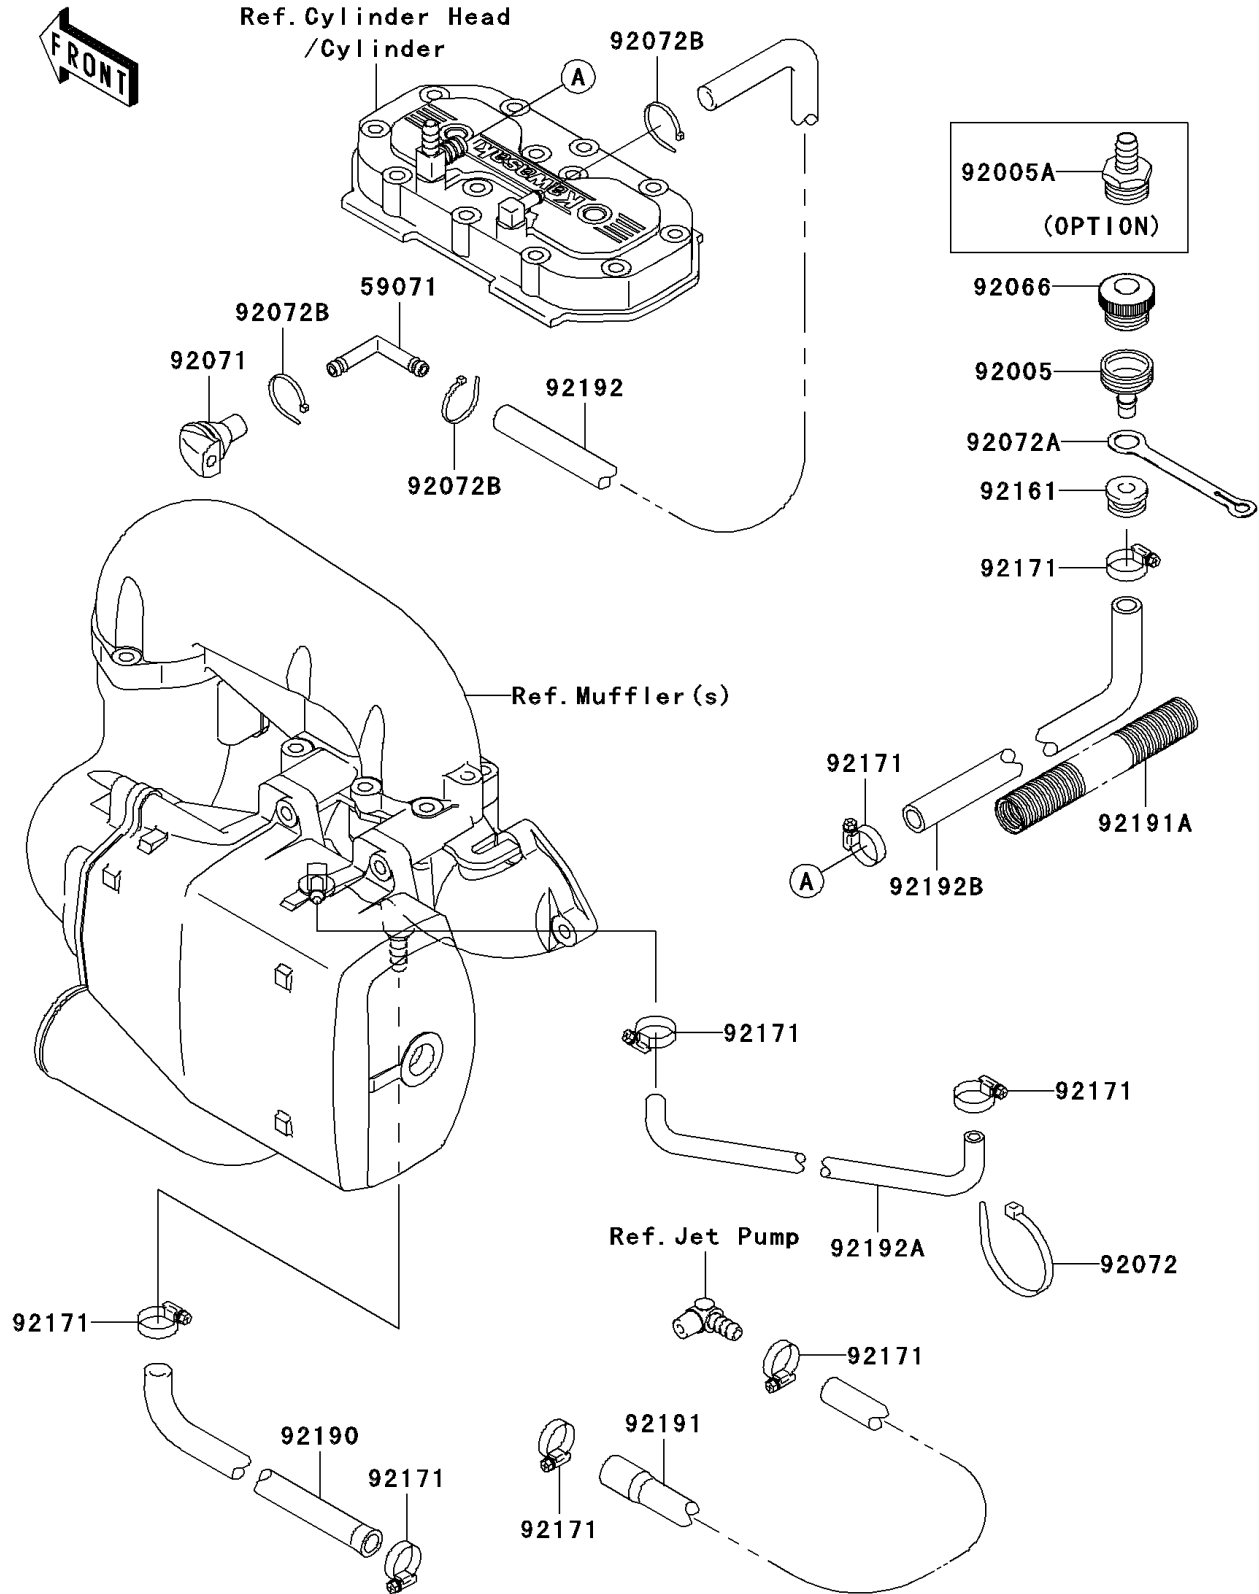

2011 JET SKI® 800 SX-R™ PARTS DIAGRAM

Cooling

E3035

2011 JET SKI® 800 SX-R™ PARTS LIST

Cooling

ITEM NAME	PART NUMBER	QUANTITY
JOINT (Ref # 59071)	59071-3736	1
FITTING,FLUSH (Ref # 92005)	92005-3744	1
FITTING,FLUSH (Ref # 92005A)	92005-3748	1
PLUG (Ref # 92066)	92066-3787	1
GROMMET (Ref # 92071)	92071-3815	1
BAND,L=188.85 (Ref # 92072)	92072-0105	1
BAND (Ref # 92072A)	92072-3877	1
BAND,L=100.08 (Ref # 92072B)	92072-3882	1
DAMPER (Ref # 92161)	92161-0016	1
CLAMP (Ref # 92171)	92171-3714	1
TUBE,9X16X450 (Ref # 92190)	92190-3914	1
TUBE,PUMP-HULL (Ref # 92191)	92191-3722	1
TUBE,CORRUGATED,19.5X23.8X500 (Ref # 92191A)	92191-3884	1
TUBE,7X12X1180 (Ref # 92192)	92192-3704	1
TUBE,MUFFLER-HULL (Ref # 92192A)	92192-3720	1
TUBE,HEAD-FLUSH (Ref # 92192B)	92192-3744	1