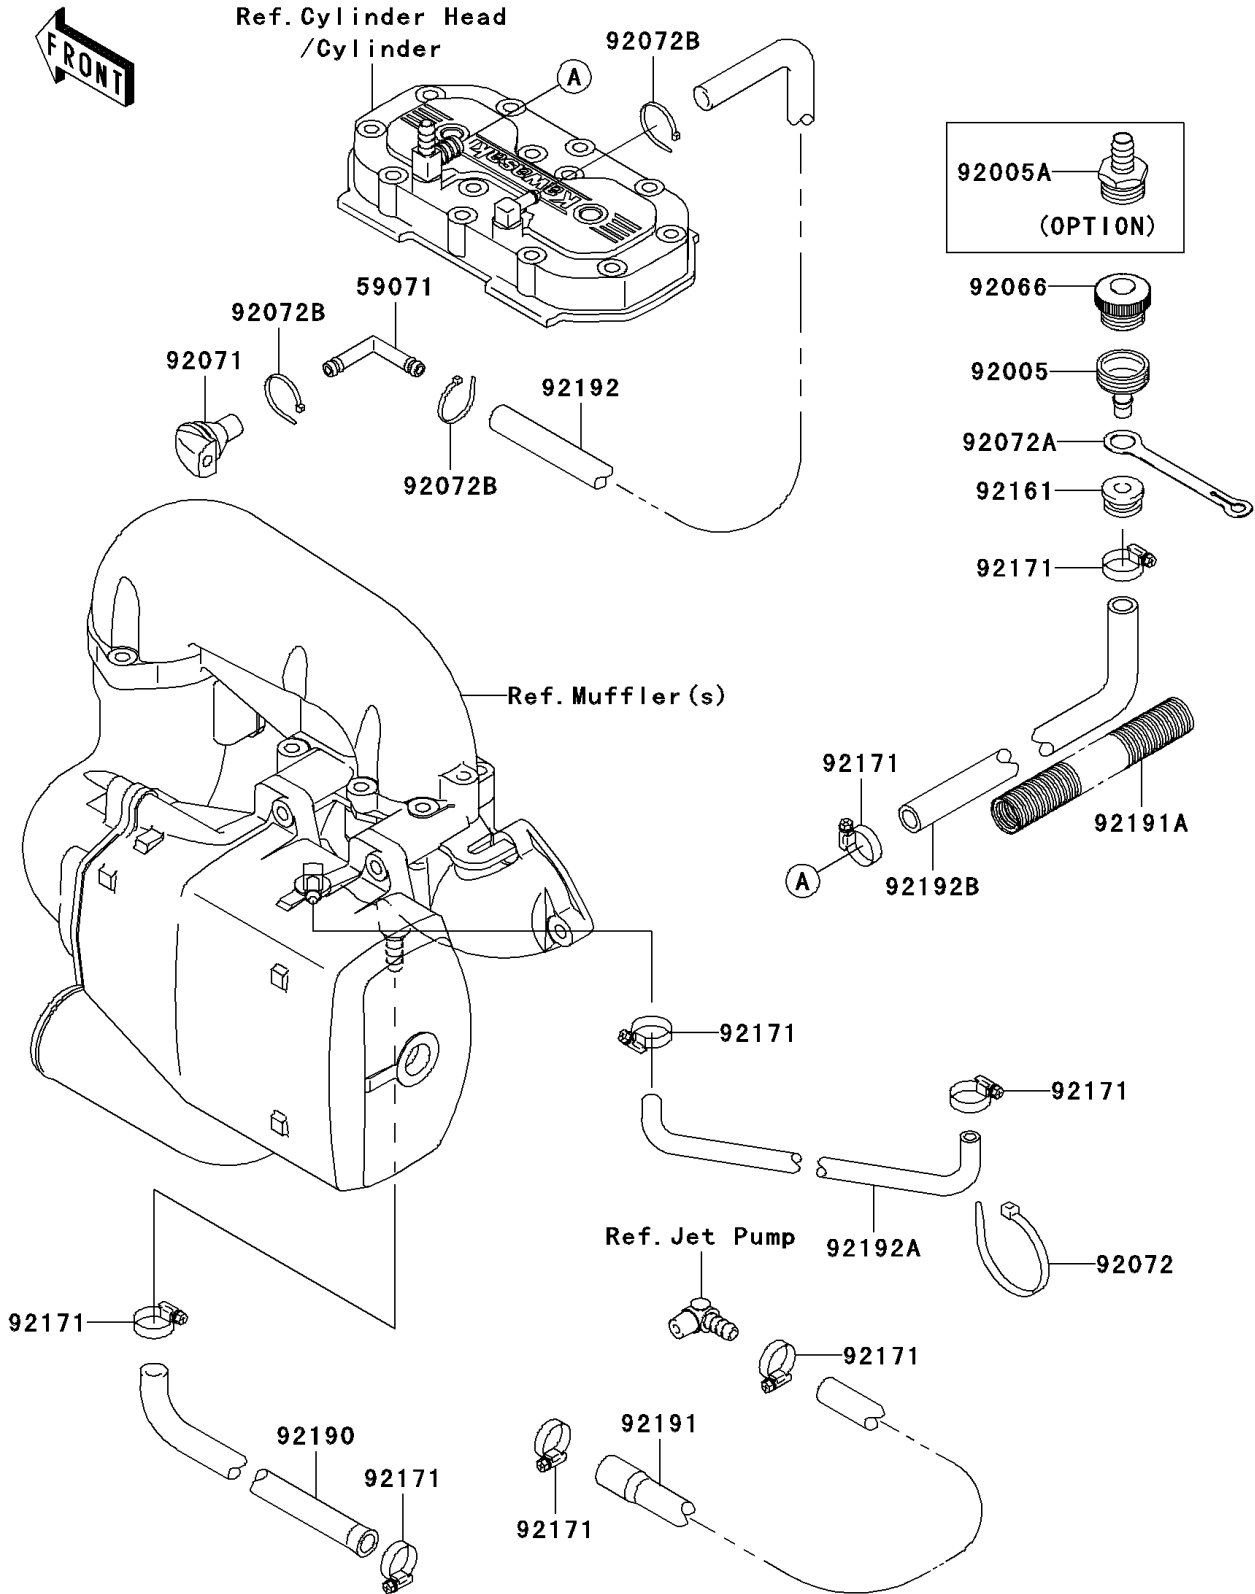

2011 JET SKI® 800 SX-R™ PARTS DIAGRAM

Cooling

E3035

2011 JET SKI® 800 SX-R™ PARTS LIST

Cooling

ITEM NAME	PART NUMBER	QUANTITY
JOINT (Ref # 59071)	59071-3736	1
FITTING,FLUSH (Ref # 92005)	92005-3744	1
FITTING,FLUSH (Ref # 92005A)	92005-3748	1
PLUG (Ref # 92066)	92066-3787	1
GROMMET (Ref # 92071)	92071-3815	1
BAND,L=188.85 (Ref # 92072)	92072-0105	1
BAND (Ref # 92072A)	92072-3877	1
BAND,L=100.08 (Ref # 92072B)	92072-3882	3
DAMPER (Ref # 92161)	92161-0016	1
CLAMP (Ref # 92171)	92171-3714	8
TUBE,9X16X450 (Ref # 92190)	92190-3914	1
TUBE,PUMP-HULL (Ref # 92191)	92191-3722	1
TUBE,CORRUGATED,19.5X23.8X500 (Ref # 92191A)	92191-3884	1
TUBE,7X12X1180 (Ref # 92192)	92192-3704	1
TUBE,MUFFLER-HULL (Ref # 92192A)	92192-3720	1
TUBE,HEAD-FLUSH (Ref # 92192B)	92192-3744	1