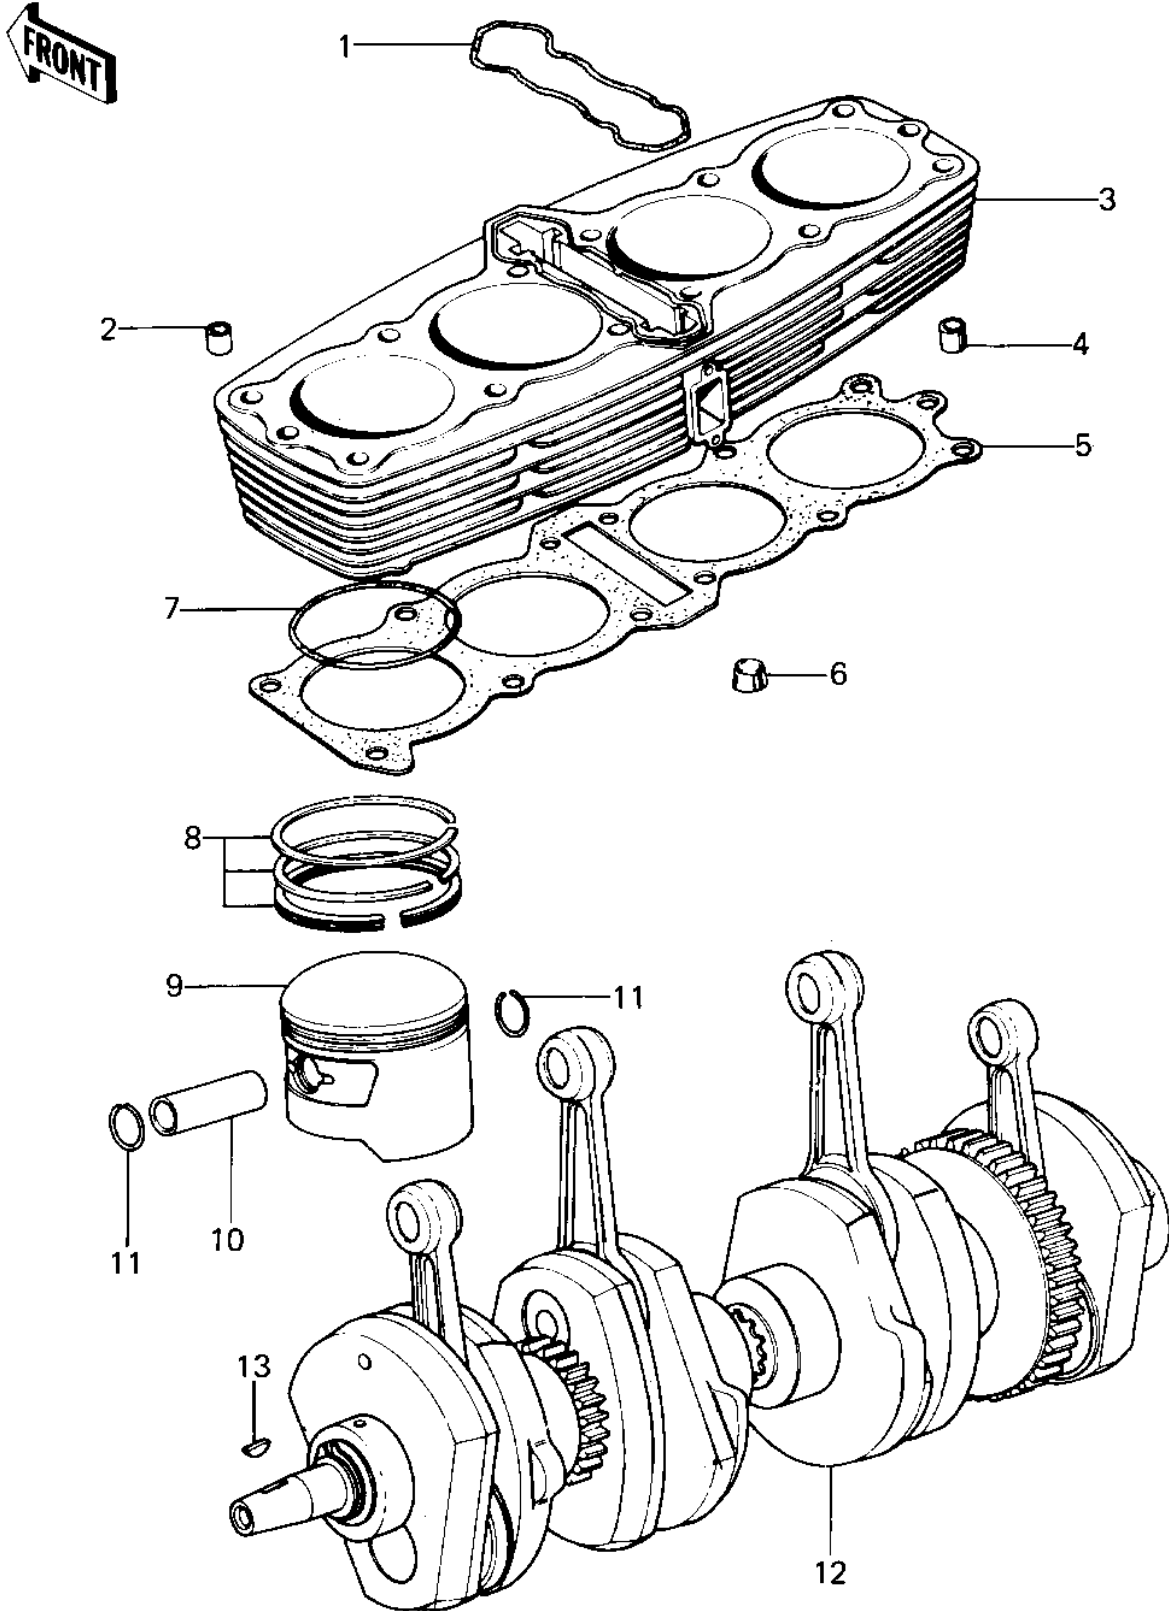

1978 KZ1000 PARTS DIAGRAM

CYLINDER/PISTONS/CRANKSHAFT ('77-'78 A1/

1978 KZ1000 PARTS LIST

CYLINDER/PISTONS/CRANKSHAFT ('77-'78 A1/

ITEM NAME	PART NUMBER	QUANTITY
GASKET,CYLINDER RUBE (Ref # 1)	92055-062	1
PIN,DOWEL,10X14 (Ref # 2)	552B1014	2
CYLINDER (Ref # 3)	11005-163-2H	1
PIN,11X14X12.3 (Ref # 4)	92042-028	2
GASKET,CYLINDER BASE (Ref # 5)	11009-030	1
RUBBER PLUG,CYLINDER (Ref # 6)	92074-030	4
"O" RING,73MM (Ref # 7)	92055-054	4
RING SET,STD (Ref # 8)	13008-1001	4
RING SET,0.020"O/S (Ref # 8)	13025-1001	(4
RING SET,0.040"O/S (Ref # 8)	13024-1001	(4
PISTON,S.T.D (Ref # 9)	13001-1003	4
PISTON,S.T.D (Ref # 9)	13001-1003	4
PISTON,S.T.D (Ref # 9)	13001-1005	4
PISTON,0.020'O/S (Ref # 9)	13029-078	(4
PISTON,0.020 O/S (Ref # 9)	13029-1002	(4
PISTON,0.020 O/S (Ref # 9)	13029-1003	(4
PISTON,0.040"O/S (Ref # 9)	13027-070	(4
PISTON,0.040"O/S (Ref # 9)	13027-1003	(4
PISTON,0.040 O/S (Ref # 9)	13027-1005	(4
PIN-PISTON (Ref # 10)	13002-022	4
CIRCLIP,PISTON PIN (Ref # 11)	92036-021	8
CRANKSHAFT ASSY (Ref # 12)	13031-056	1
CRANKSHAFT ASSY (Ref # 12)	13031-1006	1
WOODRUFF KEY (Ref # 13)	92038-001	1