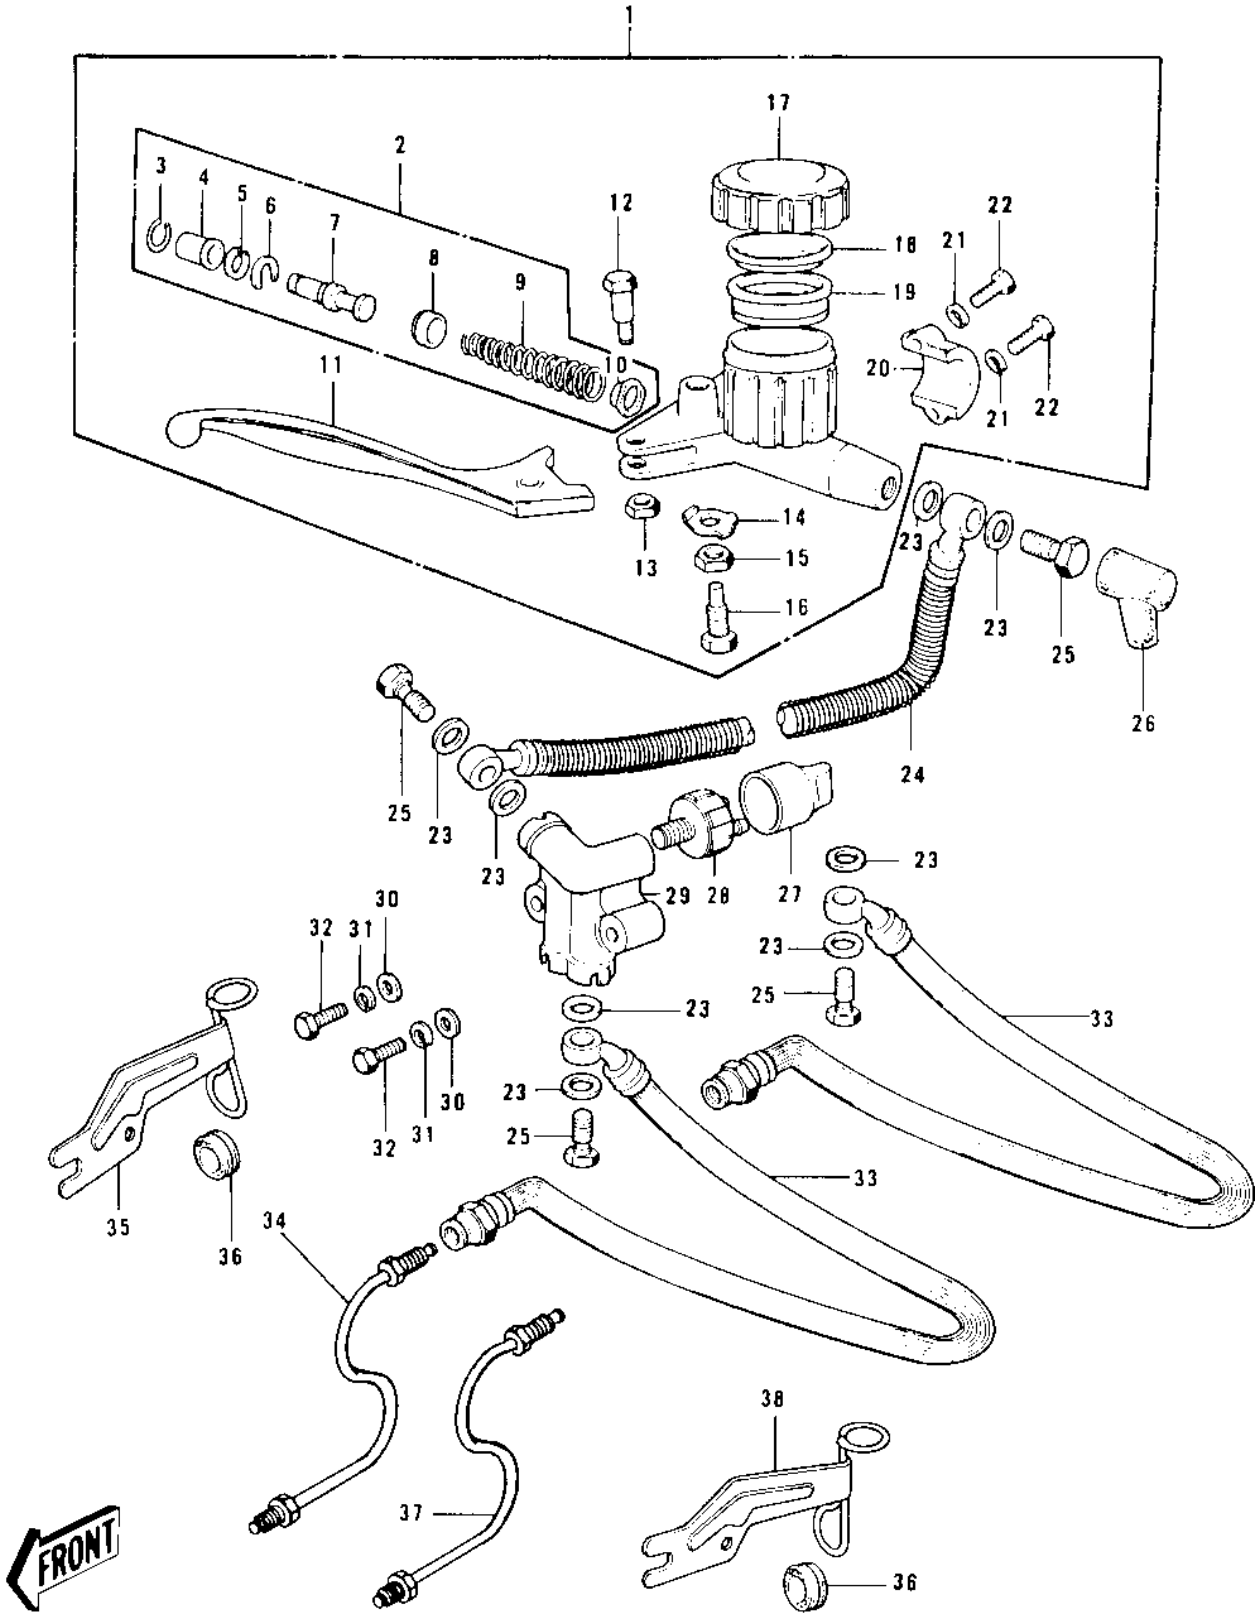

1976 LTD PARTS DIAGRAM

FRONT MASTER CYLINDER

1976 LTD PARTS LIST

FRONT MASTER CYLINDER

ITEM NAME	PART NUMBER	QUANTITY
CYLINDER ASSY,MASTER (Ref # 1)	43015-018	1
REPAIR ASY,MASTER CY (Ref # 2)	43073-005	1
STOPPER-BOOTS (Ref # 3)	43025-001	1
BOOTS (Ref # 4)	43024-001	1
CIRCLIP,18MM (Ref # 5)	481J1800	1
STOPPER-PISTON (Ref # 6)	43022-001	1
PISTON ASY, MSTR CYL (Ref # 7)	43072-002	1
CUP, PRIMARY (Ref # 8)	43019-002	1
SPRING ASSY, RETURN (Ref # 9)	43018-002	1
VALVE ASSY, CHECK (Ref # 10)	43017-002	1
LEVER,FRONT BRAKE (Ref # 11)	43029-003	1
BOLT (Ref # 12)	43033-004	1
NUT 6MM (Ref # 13)	312B0600	1
WASHER-LOCK,8MM (Ref # 14)	43031-001	1
NUT,8MM (Ref # 15)	311B0800	1
BOLT,LEVER ADJUSTING (Ref # 16)	43030-003	1
CAP,OIL CUP (Ref # 17)	43026-003	1
PLATE-MASTER CYLINDE (Ref # 18)	43027-001	1
DIAPHRAGM (Ref # 19)	43028-003	1
HOLDER-MASTER CYL (Ref # 20)	43034-001	1
WASHER PLAIN 6MM (Ref # 21)	411B0600	2
BOLT HEX HEAD 6X25 (Ref # 22)	110N0625	1
WASHER-OIL BOLT (Ref # 23)	43067-001	1
HOSE,FRONT BRAKE (Ref # 24)	43059-007	1
BOLT,OIL,L=23 (Ref # 25)	92002-1888	1
BOOT,DUST (Ref # 26)	49006-1041	1
CAP,FRONT BRK SWITCH (Ref # 27)	11012-1037	1
SWITCH-FRONT BRAKE (Ref # 28)	43065-001	1
JOINT,FOUR WAY (Ref # 29)	43075-002	1

1976 LTD PARTS LIST

FRONT MASTER CYLINDER

ITEM NAME	PART NUMBER	QUANTITY
WASHER SPRING 6MM (Ref # 31)	461F0600	1
BOLT,HEX HEAD,6X45 (Ref # 32)	110N0645	1
HOSE,FRONT BRAKE (Ref # 33)	43059-011	1
PIPE,BRIDGE,L.H (Ref # 34)	43060-025	1
BRACKET-BRAKE HOSE (Ref # 35)	43063-001	1
GROMMET-HOSE BRACKET (Ref # 36)	43064-001	1
PIPE,BRIDGE,R.H (Ref # 37)	43060-026	1
BRACKET-BRAKE HOSE (Ref # 38)	43063-003	1