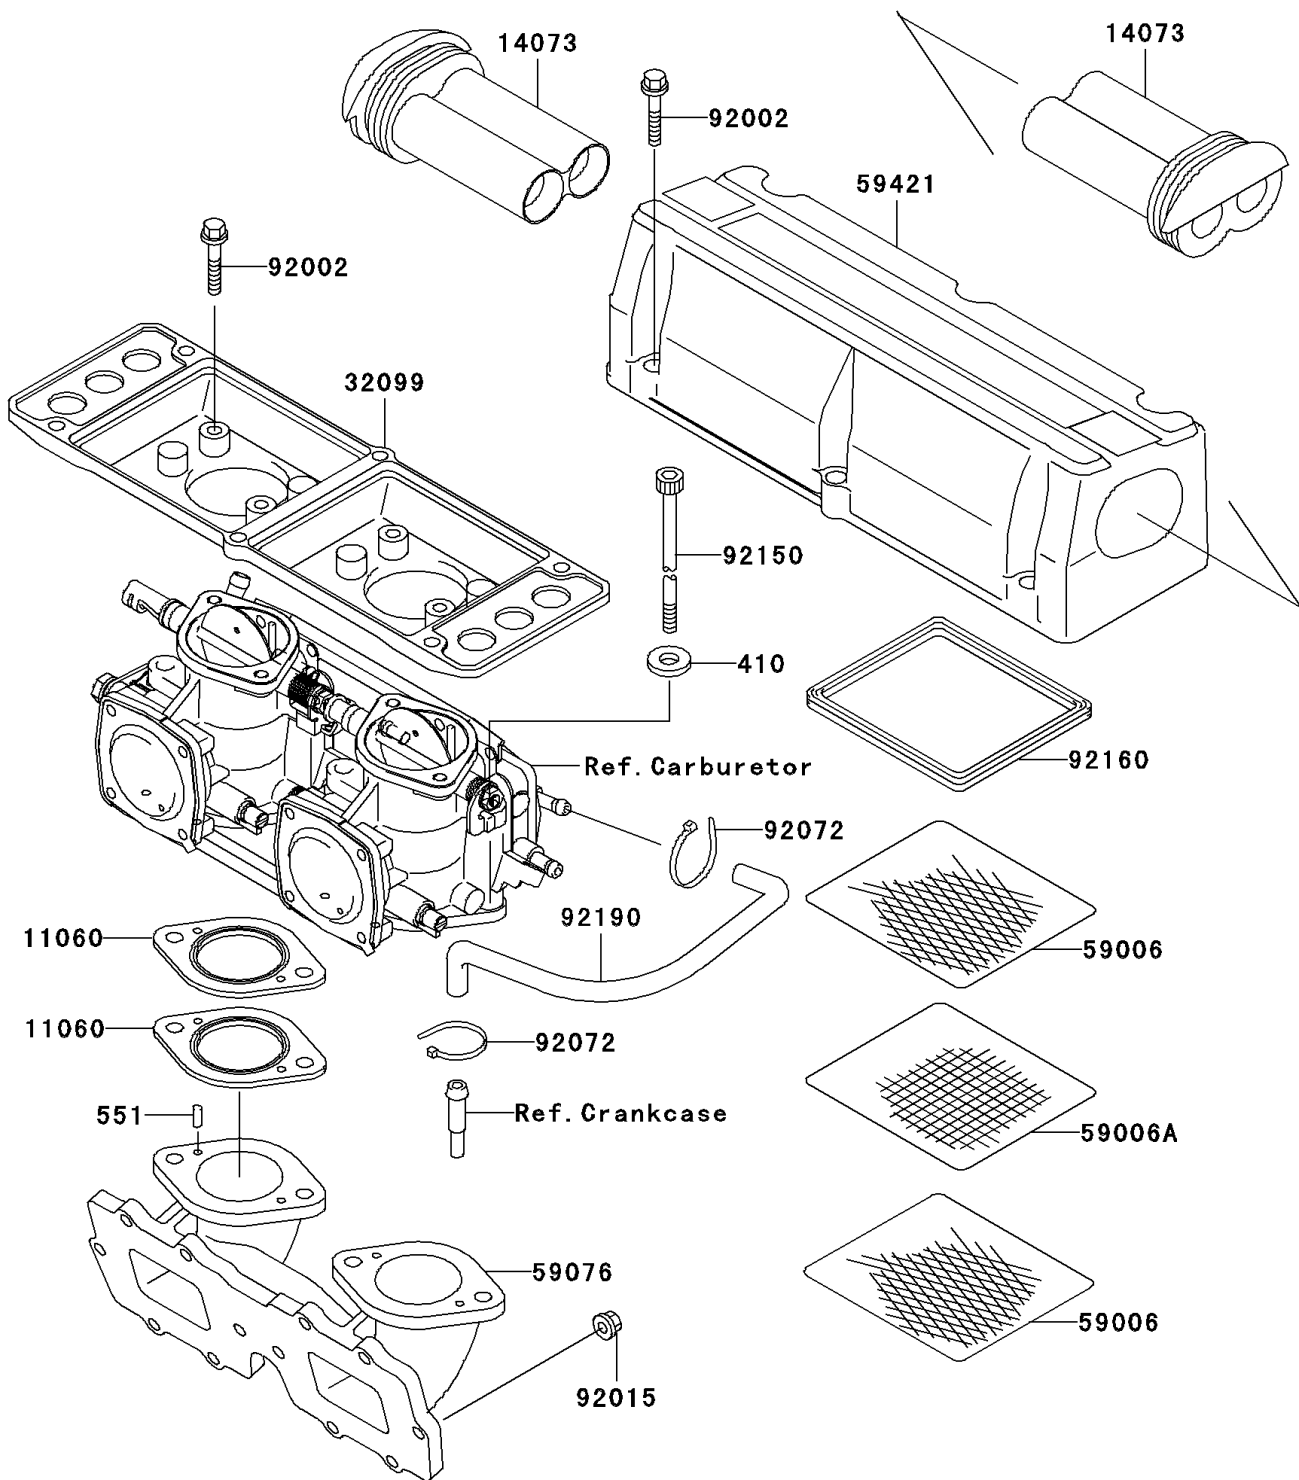

## 2011 JET SKI® 800 SX-R™ PARTS DIAGRAM

Flame Arrester

E1614

## 2011 JET SKI® 800 SX-R™ PARTS LIST

Flame Arrester

ITEM NAME	PART NUMBER	QUANTITY
WASHER-PLAIN-SMALL,8MM (Ref # 410)	410S0800	1
PIN-DOWEL (Ref # 551)	551R0416	1
GASKET,CARBURETOR (Ref # 11060)	11060-3761	1
DUCT (Ref # 14073)	14073-3733	1
CASE (Ref # 32099)	32099-3801	1
ARRESTER-FLAME (Ref # 59006)	59006-3707	1
ARRESTER-FLAME (Ref # 59006A)	59006-3708	1
MANIFOLD-INTAKE (Ref # 59076)	59076-3730	1
COVER-INTAKE (Ref # 59421)	59421-3733	1
BOLT,6X30 (Ref # 92002)	92002-3726	1
NUT,CAP,6MM (Ref # 92015)	92015-1385	1
BAND,L=152 (Ref # 92072)	92072-3874	1
BOLT,SOCKET,8X85 (Ref # 92150)	92150-3852	1
DAMPER (Ref # 92160)	92160-3704	1
TUBE (Ref # 92190)	92190-3965	1