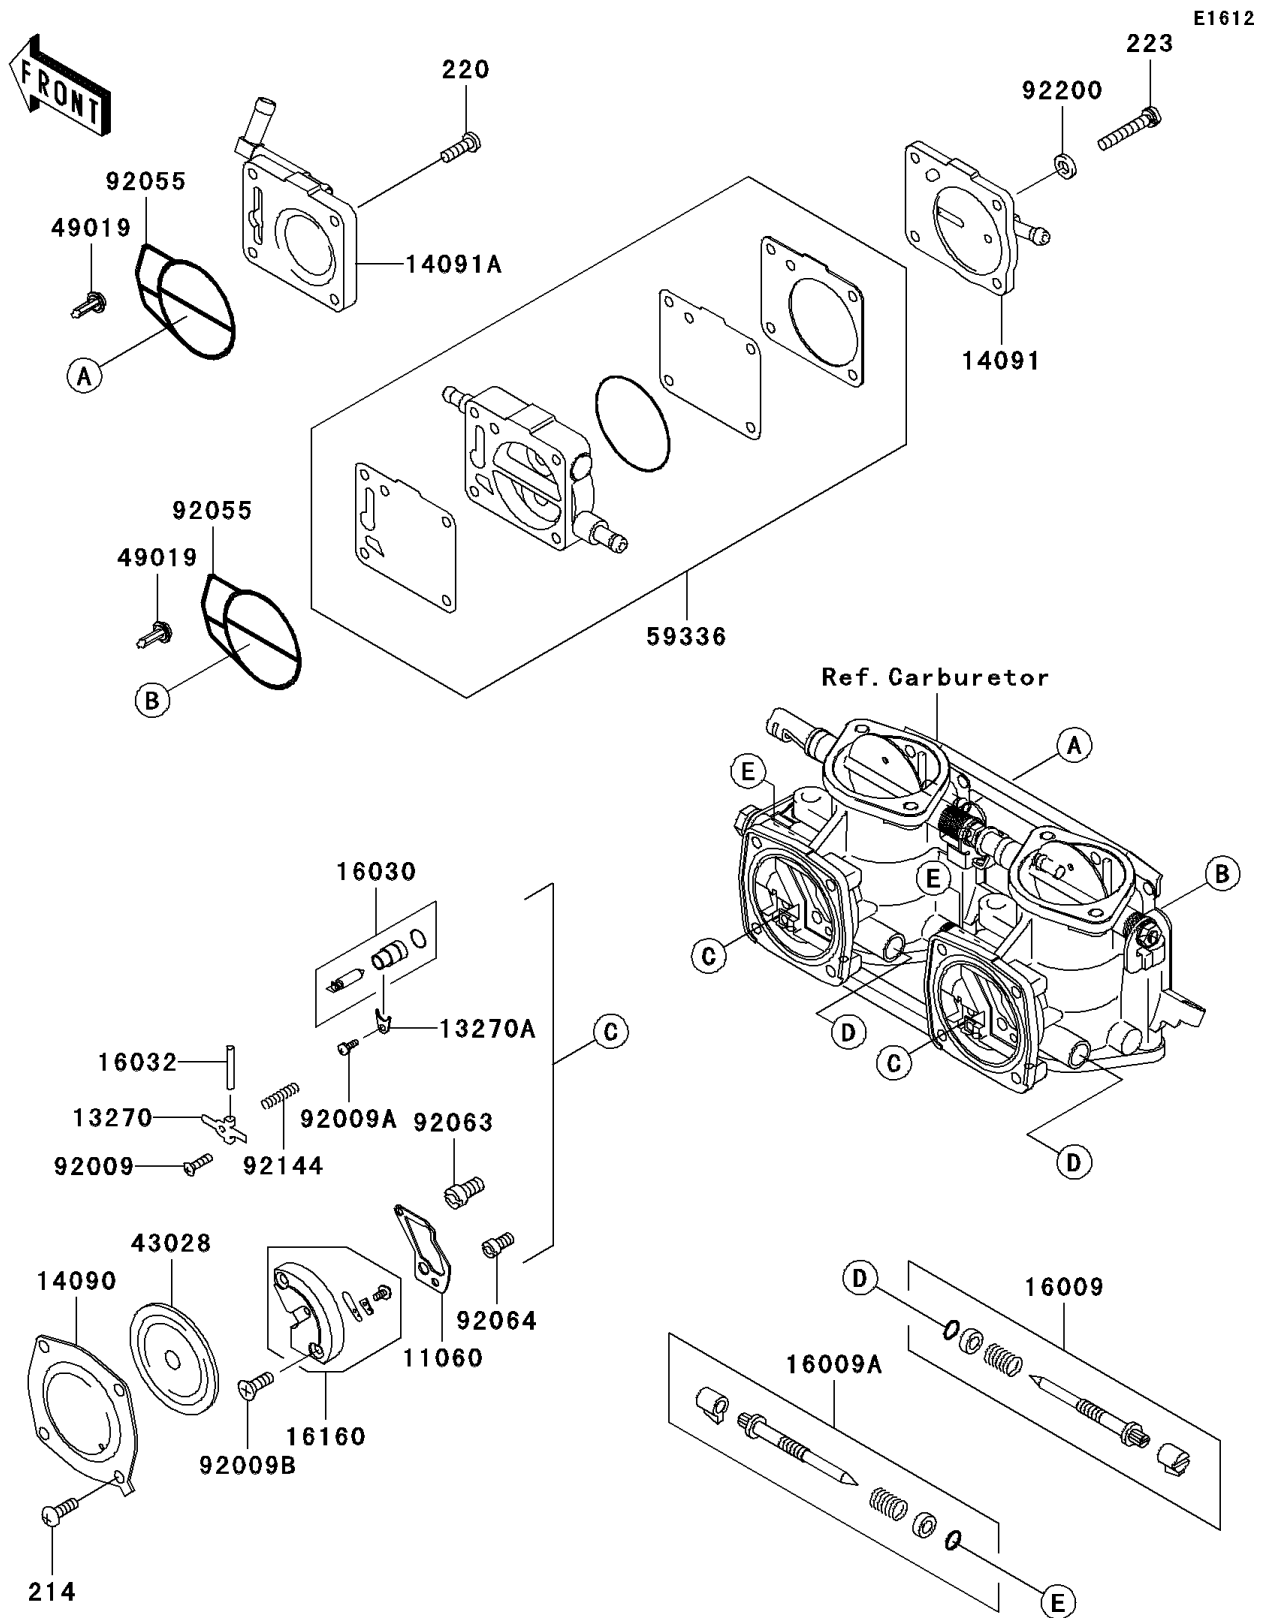

## 2011 JET SKI® 800 SX-R™ PARTS DIAGRAM

Carburetor Parts

## 2011 JET SKI® 800 SX-R™ PARTS LIST

### Carburetor Parts

ITEM NAME	PART NUMBER	QUANTITY
SCREW-PAN+-,5X10 (Ref # 214)	214R0510	1
SCREW-PAN-CROS,5X16 (Ref # 220)	220R0516	1
SCREW-PAN-WS-CROS,5X35 (Ref # 223)	223R0535	1
GASKET (Ref # 11060)	11060-3774	1
PLATE (Ref # 13270)	13270-3828	1
PLATE (Ref # 13270A)	13270-3829	1
COVER (Ref # 14090)	14090-3785	1
COVER (Ref # 14091)	14091-3774	1
COVER (Ref # 14091A)	14091-3775	1
NEEDLE-JET,SLOW (Ref # 16009)	16009-3717	1
NEEDLE-JET,MAIN (Ref # 16009A)	16009-3718	1
VALVE-FLOAT (Ref # 16030)	16030-3703	1
PIN,FLOAT (Ref # 16032)	16032-006	1
BODY (Ref # 16160)	16160-3737	1
DIAPHRAGM (Ref # 43028)	43028-3709	1
FILTER-FUEL (Ref # 49019)	49019-3713	1
CASE-PUMP,DIAPHRAGM (Ref # 59336)	59336-3712	1
SCREW,3X8 (Ref # 92009)	92009-3712	1
SCREW,3X7 (Ref # 92009A)	92009-3821	1
SCREW,4X14 (Ref # 92009B)	92009-3822	1
RING-O (Ref # 92055)	92055-3745	1
JET-MAIN,#132.5 (Ref # 92063)	92063-3724	1
JET-PILOT,#72.5 (Ref # 92064)	92064-3704	1
SPRING (Ref # 92144)	92144-3756	1
WASHER,5.3X10X1.0 (Ref # 92200)	92200-3745	1