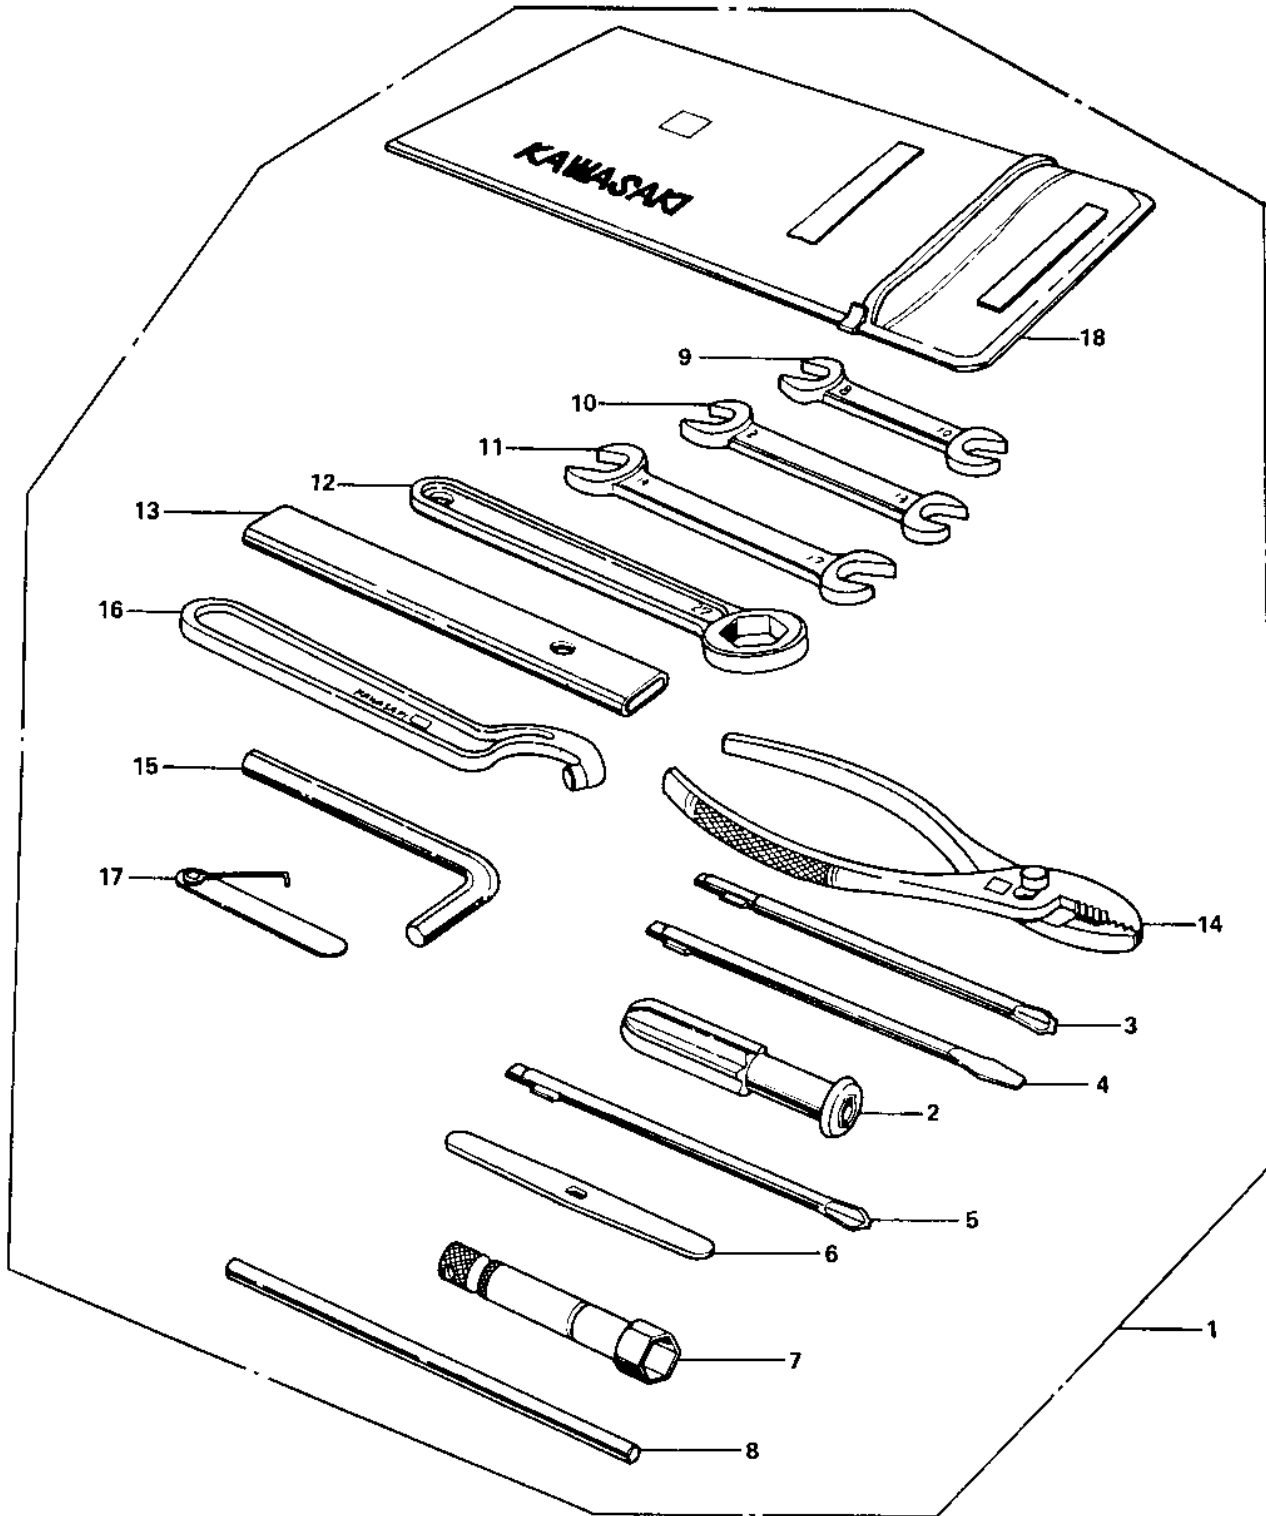

1977 KZ900-A5 PARTS DIAGRAM

OWNER TOOLS

1977 KZ900-A5 PARTS LIST

OWNER TOOLS

ITEM NAME	PART NUMBER	QUANTITY
*** N.L.A.*** (Canada) (Ref # 1)	56007-029	
92106-1001 (Canada) (Ref # 2)	92106-004	
TOOL-DRIVER (Ref # 3)	92107-006	
92107-1052 (Canada) (Ref # 4)	92107-007	
92107-1002 (Canada) (Ref # 5)	92107-008	
LEVER,SCREW DRIVER (Ref # 6)	92111-006	
WRENCH,SPARK PLUG (Ref # 7)	92108-008	
BAR,SPARK PLUG WRENCH (Ref # 8)	92111-005	
WRENCH,OPEN,8X10 (Ref # 9)	92126-001	
WRENCH,OPEN END,12X13 (Ref # 10)	92126-002	
TOOL-WRENCH,OPEN END, (Ref # 11)	92126-003	
TOOL-WRENCH,BOX END,2 (Ref # 12)	92109-009 T	
TOOL-WRENCH,BOX END,2 (Ref # 13)	92111-004	
PLIERS,160MM (Ref # 14)	92112-003	
WRENCH,ALLEN,10MM (Ref # 15)	92127-001	
92110-1035 (Canada) (Ref # 16)	92108-007	
GAUGE,THICKENSS (Ref # 17)	92128-001	
BAG,TOOL (Ref # 18)	56008-006	