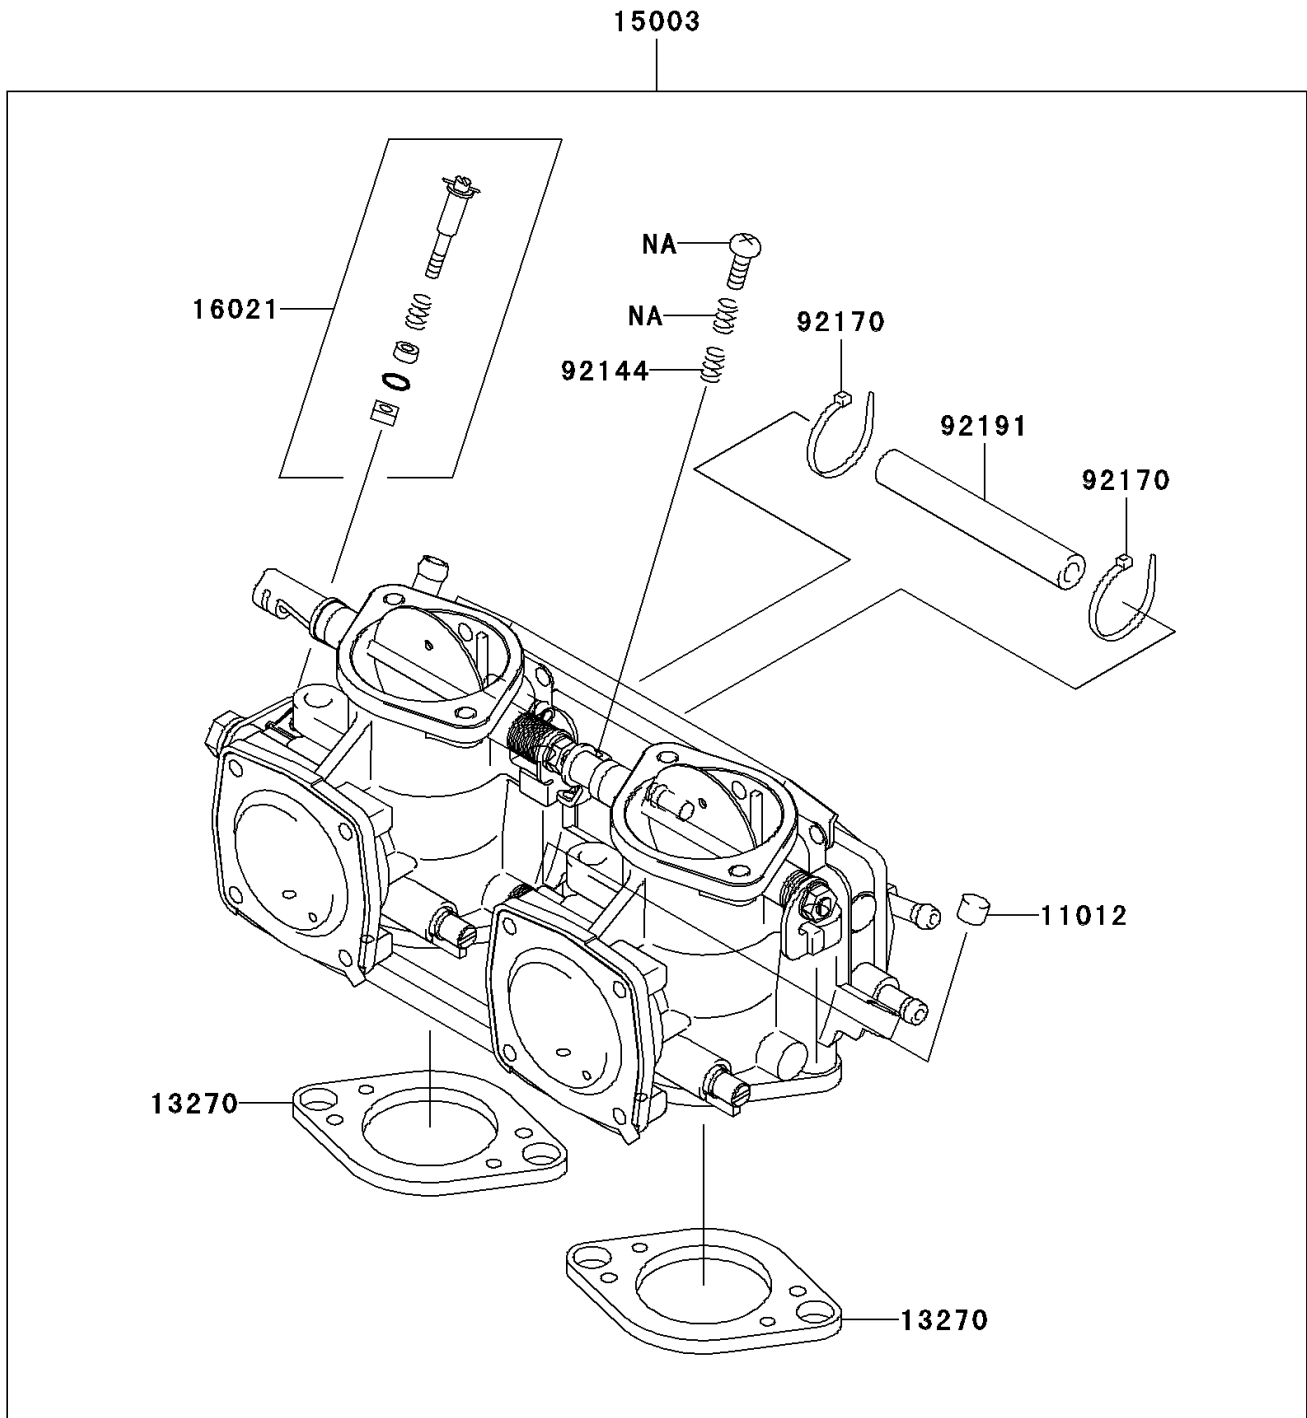

2011 JET SKI® 800 SX-R™ PARTS DIAGRAM

Carburetor

E1611

2011 JET SKI® 800 SX-R™ PARTS LIST

Carburetor

ITEM NAME	PART NUMBER	QUANTITY
CAP (Ref # 11012)	11012-3789	1
PLATE,CARBURETOR (Ref # 13270)	13270-3830	1
CARBURETOR-ASSY (Ref # 15003)	15003-3746	1
SCREW-THROTTLE STOP (Ref # 16021)	16021-3710	1
SPRING (Ref # 92144)	92144-3757	1
CLAMP (Ref # 92170)	92170-3749	1
TUBE,5.3X10.5X85 (Ref # 92191)	92191-3770	1