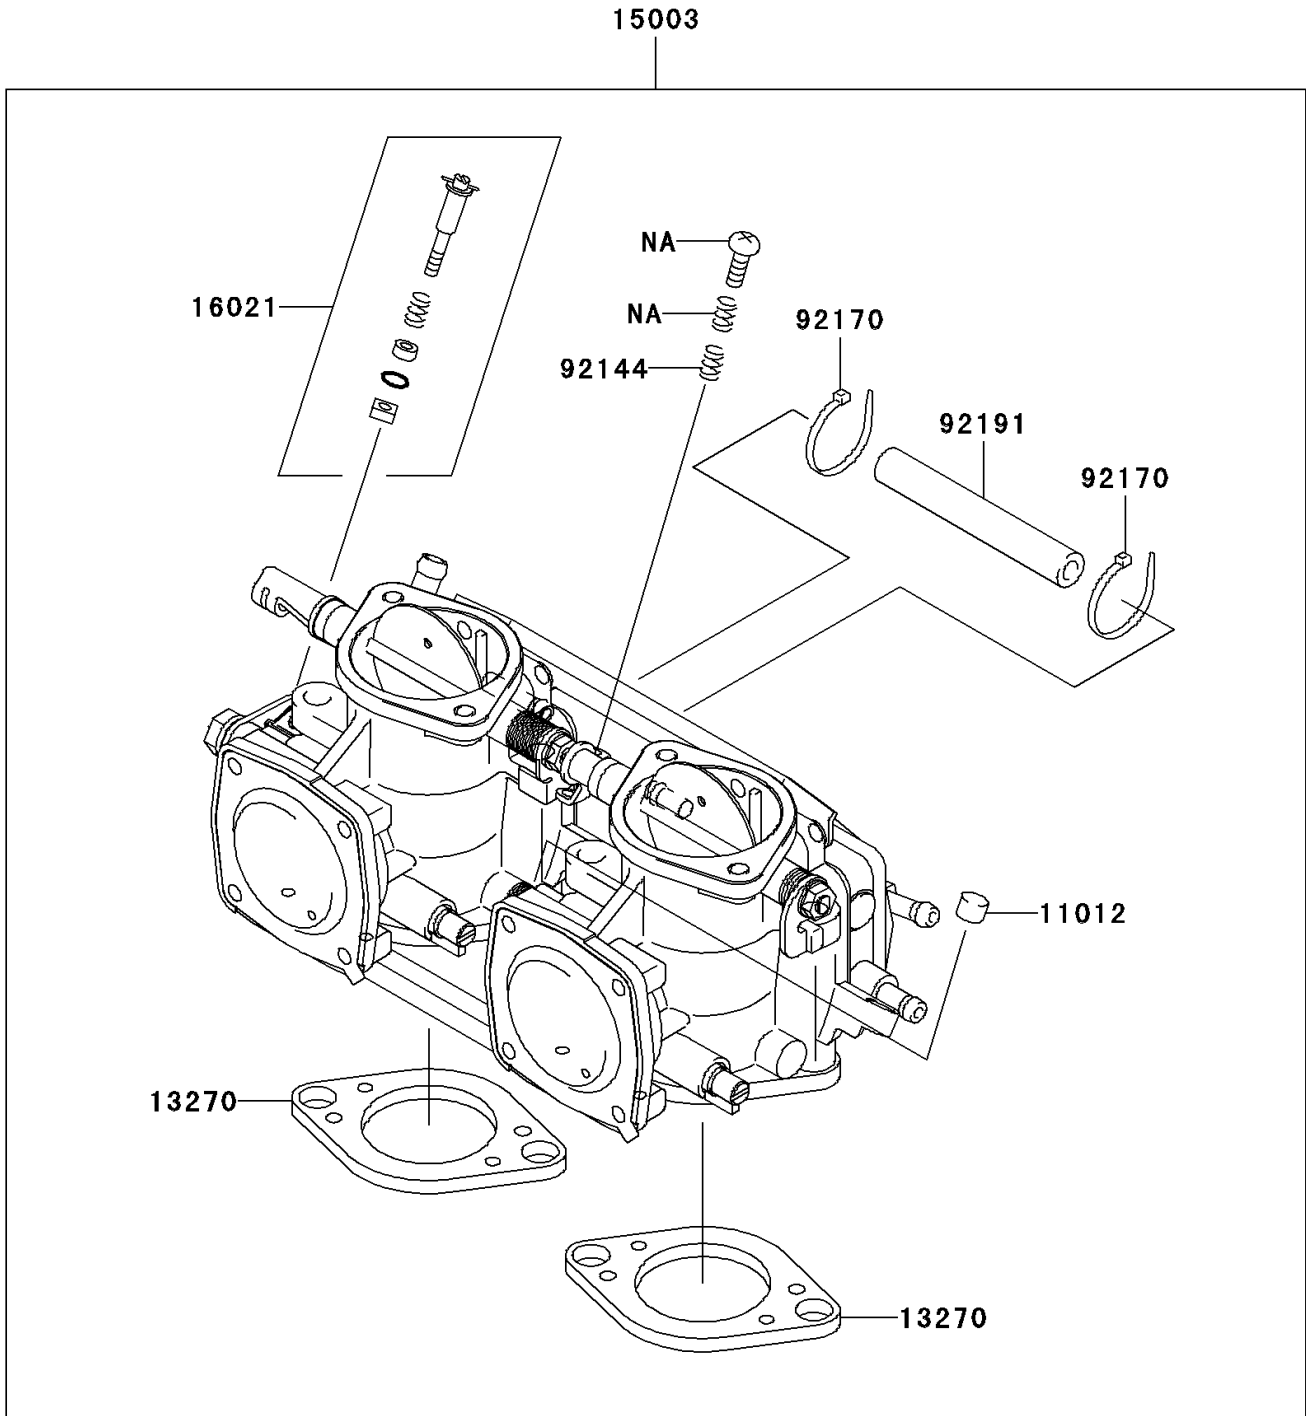

2011 JET SKI® 800 SX-R™ PARTS DIAGRAM

Carburetor

E1611

2011 JET SKI® 800 SX-R™ PARTS LIST

Carburetor

ITEM NAME	PART NUMBER	QUANTITY
CAP (Ref # 11012)	11012-3789	1
PLATE,CARBURETOR (Ref # 13270)	13270-3830	2
CARBURETOR-ASSY (Ref # 15003)	15003-3746	1
SCREW-THROTTLE STOP (Ref # 16021)	16021-3710	1
SPRING (Ref # 92144)	92144-3757	1
CLAMP (Ref # 92170)	92170-3749	2
TUBE,5.3X10.5X85 (Ref # 92191)	92191-3770	1