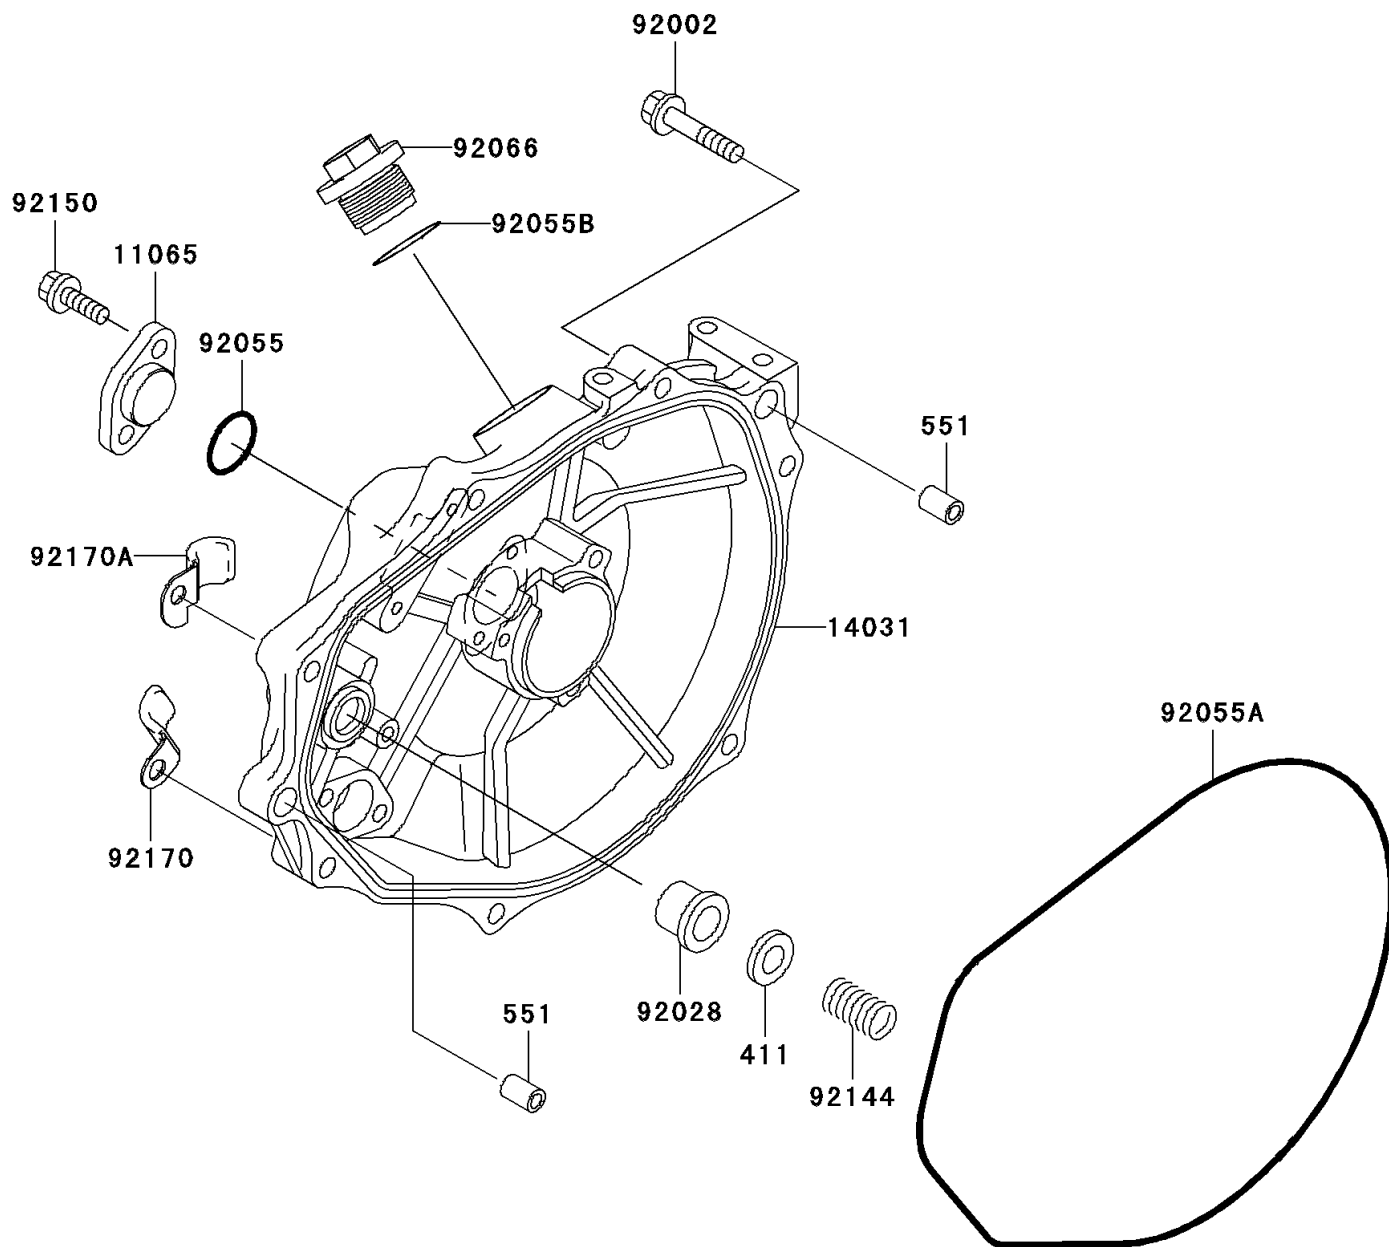

2011 JET SKI® 800 SX-R™ PARTS DIAGRAM

Engine Cover(s)

E1431

2011 JET SKI® 800 SX-R™ PARTS LIST

Engine Cover(s)

ITEM NAME	PART NUMBER	QUANTITY
WASHER-PLAIN,5MM (Ref # 411)	411S0500	1
PIN-DOWEL (Ref # 551)	551R0812	1
CAP (Ref # 11065)	11065-3725	1
COVER-GENERATOR (Ref # 14031)	14031-3735	1
BOLT,6X30 (Ref # 92002)	92002-3726	1
BUSHING (Ref # 92028)	92028-3718	1
RING-O,19.5X1.5 (Ref # 92055)	92055-055	1
RING-O,GENERATOR COVER (Ref # 92055A)	92055-3712	1
RING-O (Ref # 92055B)	92055-515	1
PLUG (Ref # 92066)	92066-3739	1
SPRING (Ref # 92144)	92144-3728	1
BOLT,6X18 (Ref # 92150)	92150-3729	1
CLAMP (Ref # 92170)	92170-3735	1
CLAMP (Ref # 92170A)	92170-3736	1