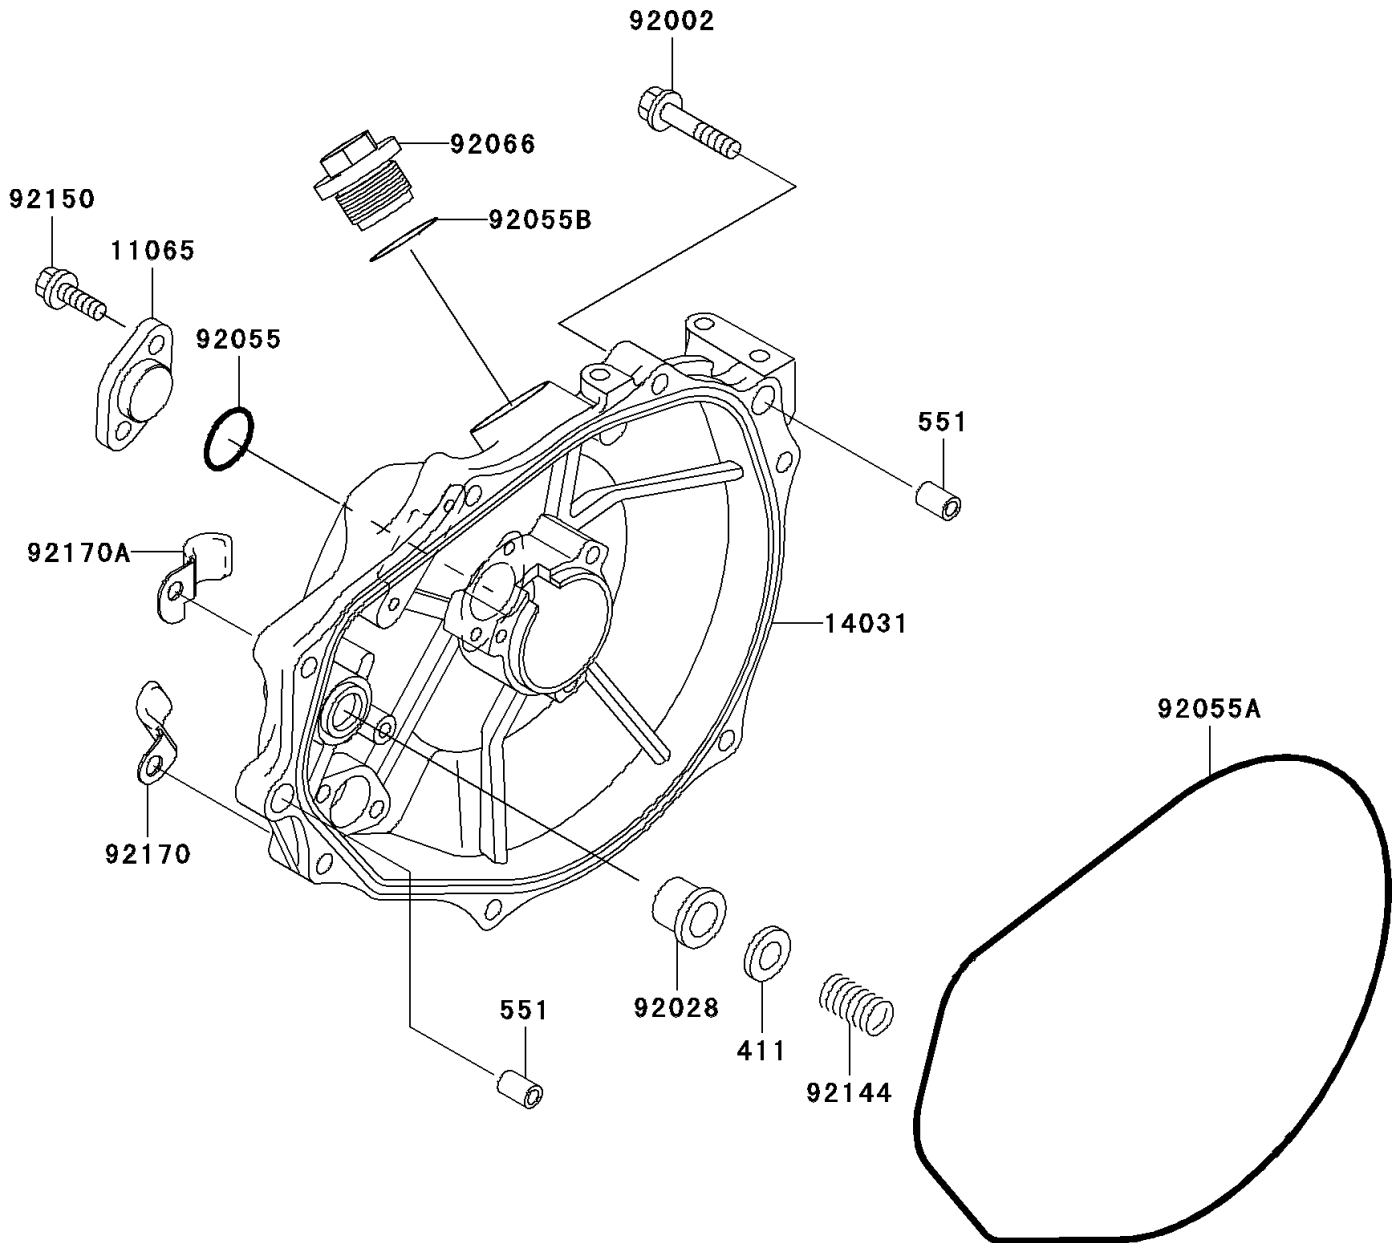

2011 JET SKI® 800 SX-R™ PARTS DIAGRAM

Engine Cover(s)

E1431

2011 JET SKI® 800 SX-R™ PARTS LIST

Engine Cover(s)

ITEM NAME	PART NUMBER	QUANTITY
WASHER-PLAIN,5MM (Ref # 411)	411S0500	1
PIN-DOWEL (Ref # 551)	551R0812	2
CAP (Ref # 11065)	11065-3725	1
COVER-GENERATOR (Ref # 14031)	14031-3735	1
BOLT,6X30 (Ref # 92002)	92002-3726	7
BUSHING (Ref # 92028)	92028-3718	1
RING-O,19.5X1.5 (Ref # 92055)	92055-055	1
RING-O,GENERATOR COVER (Ref # 92055A)	92055-3712	1
RING-O (Ref # 92055B)	92055-515	1
PLUG (Ref # 92066)	92066-3739	1
SPRING (Ref # 92144)	92144-3728	1
BOLT,6X18 (Ref # 92150)	92150-3729	2
CLAMP (Ref # 92170)	92170-3735	1
CLAMP (Ref # 92170A)	92170-3736	1