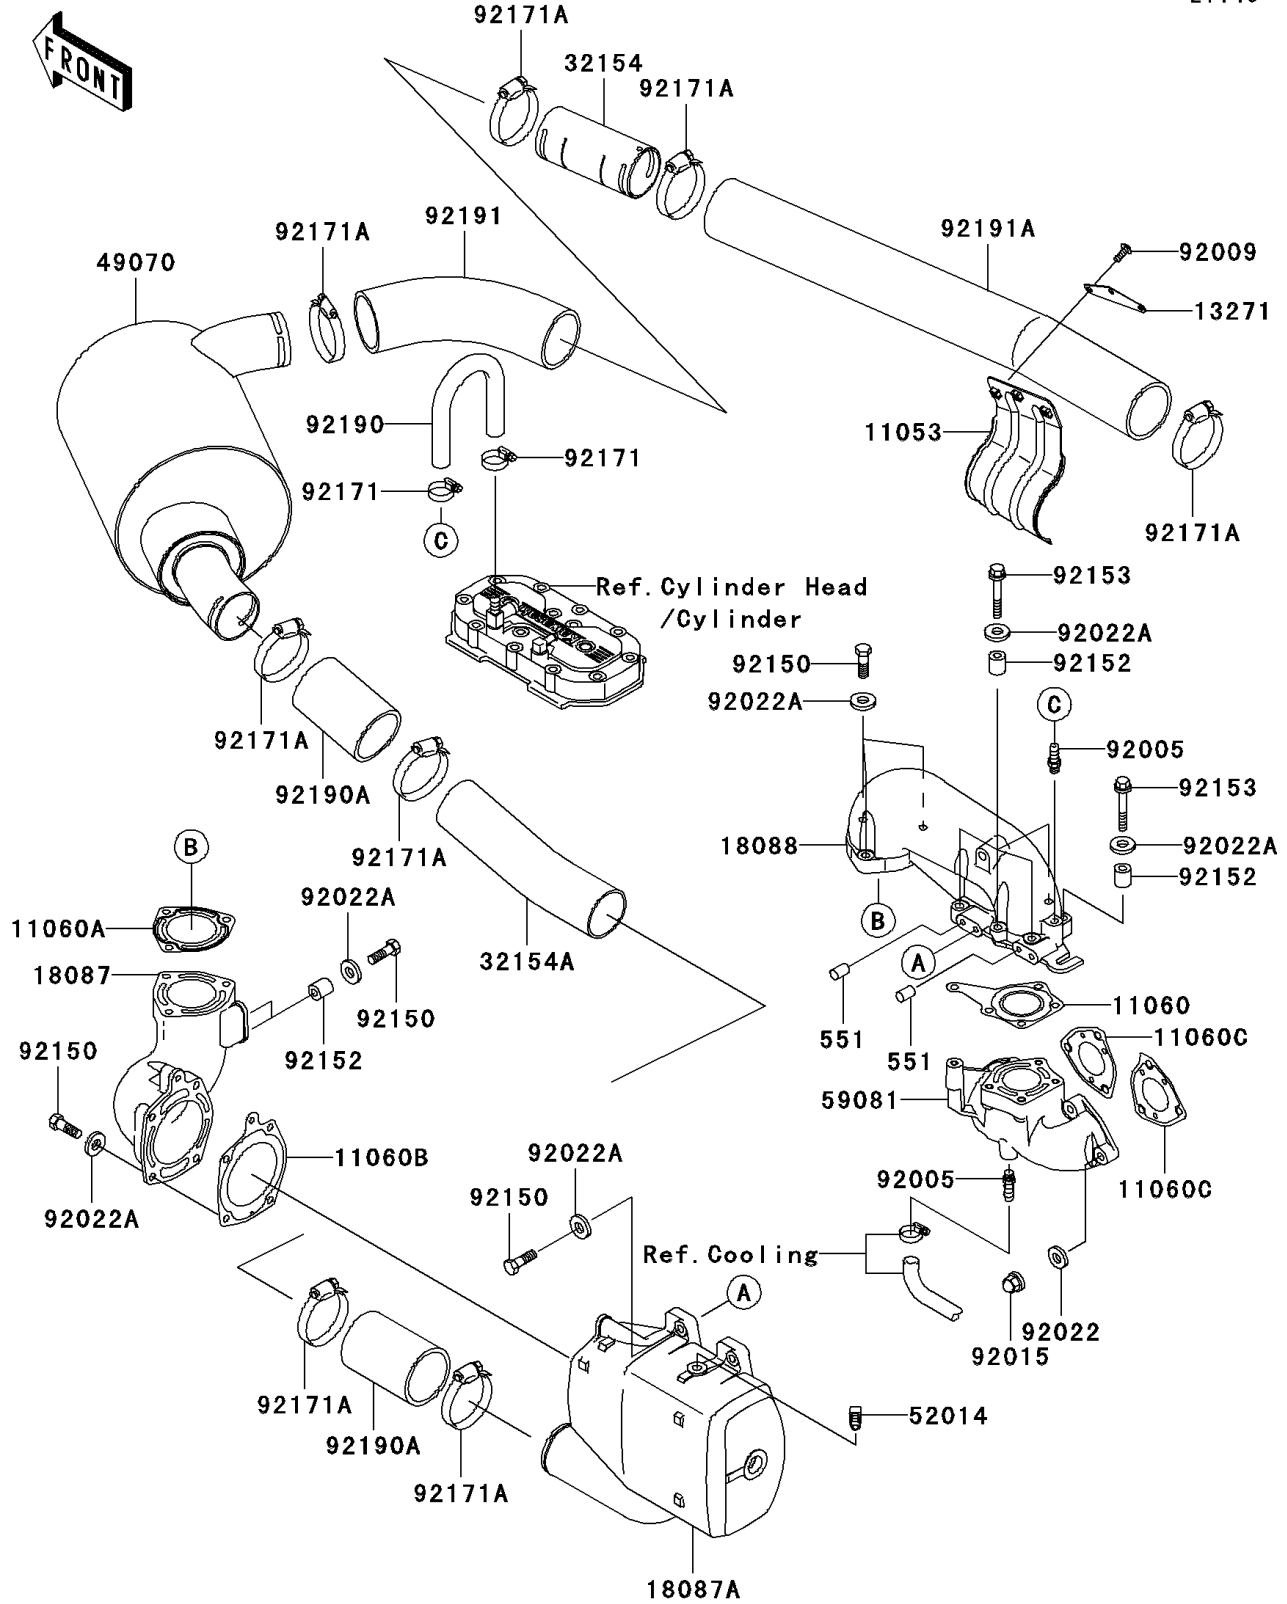

## 2011 JET SKI® 800 SX-R™ PARTS DIAGRAM

Muffler(s)

E1140

## 2011 JET SKI® 800 SX-R™ PARTS LIST

Muffler(s)

ITEM NAME	PART NUMBER	QUANTITY
PIN-DOWEL (Ref # 551)	551R0812	1
BRACKET (Ref # 11053)	11053-3728	1
GASKET,EXHAUST (Ref # 11060)	11060-3712	1
GASKET,MUFFLER,FR (Ref # 11060A)	11060-3713	1
GASKET,MUFFLER CHAMBER (Ref # 11060B)	11060-3714	1
GASKET,EXHAUST MANIFOLD (Ref # 11060C)	11060-3759	1
PLATE (Ref # 13271)	13271-3872	1
MUFFLER,FR (Ref # 18087)	18087-3705	1
MUFFLER,RR (Ref # 18087A)	18087-3706	1
PIPE-EXHAUST (Ref # 18088)	18088-3722	1
PIPE (Ref # 32154)	32154-3709	1
PIPE (Ref # 32154A)	32154-3710	1
MUFFLER-COMP (Ref # 49070)	49070-3743	1
ELBOW (Ref # 52014)	52014-3708	1
MANIFOLD-EXHAUST (Ref # 59081)	59081-3742	1
FITTING,HOSE (Ref # 92005)	92005-3712	1
SCREW,6X20 (Ref # 92009)	92009-3870	1
NUT,CAP,8MM (Ref # 92015)	92015-1371	1
WASHER,8.2X18X1.5 (Ref # 92022)	92022-1964	1
WASHER,8.2X18X1.5 (Ref # 92022A)	92022-3743	1
BOLT,8X35 (Ref # 92150)	92150-3833	1
COLLAR (Ref # 92152)	92152-3736	1
BOLT (Ref # 92153)	92153-1276	1
CLAMP (Ref # 92171)	92171-3714	1
CLAMP (Ref # 92171A)	92171-3715	1
TUBE,HEAD-EXHAUST PIPE (Ref # 92190)	92190-3829	1
TUBE,CHAMBER-MUFFLER (Ref # 92190A)	92190-3950	1
TUBE,WATER MUFFLER-PIPE (Ref # 92191)	92191-3953	1
TUBE,PIPE-TAILPIPE (Ref # 92191A)	92191-3954	1