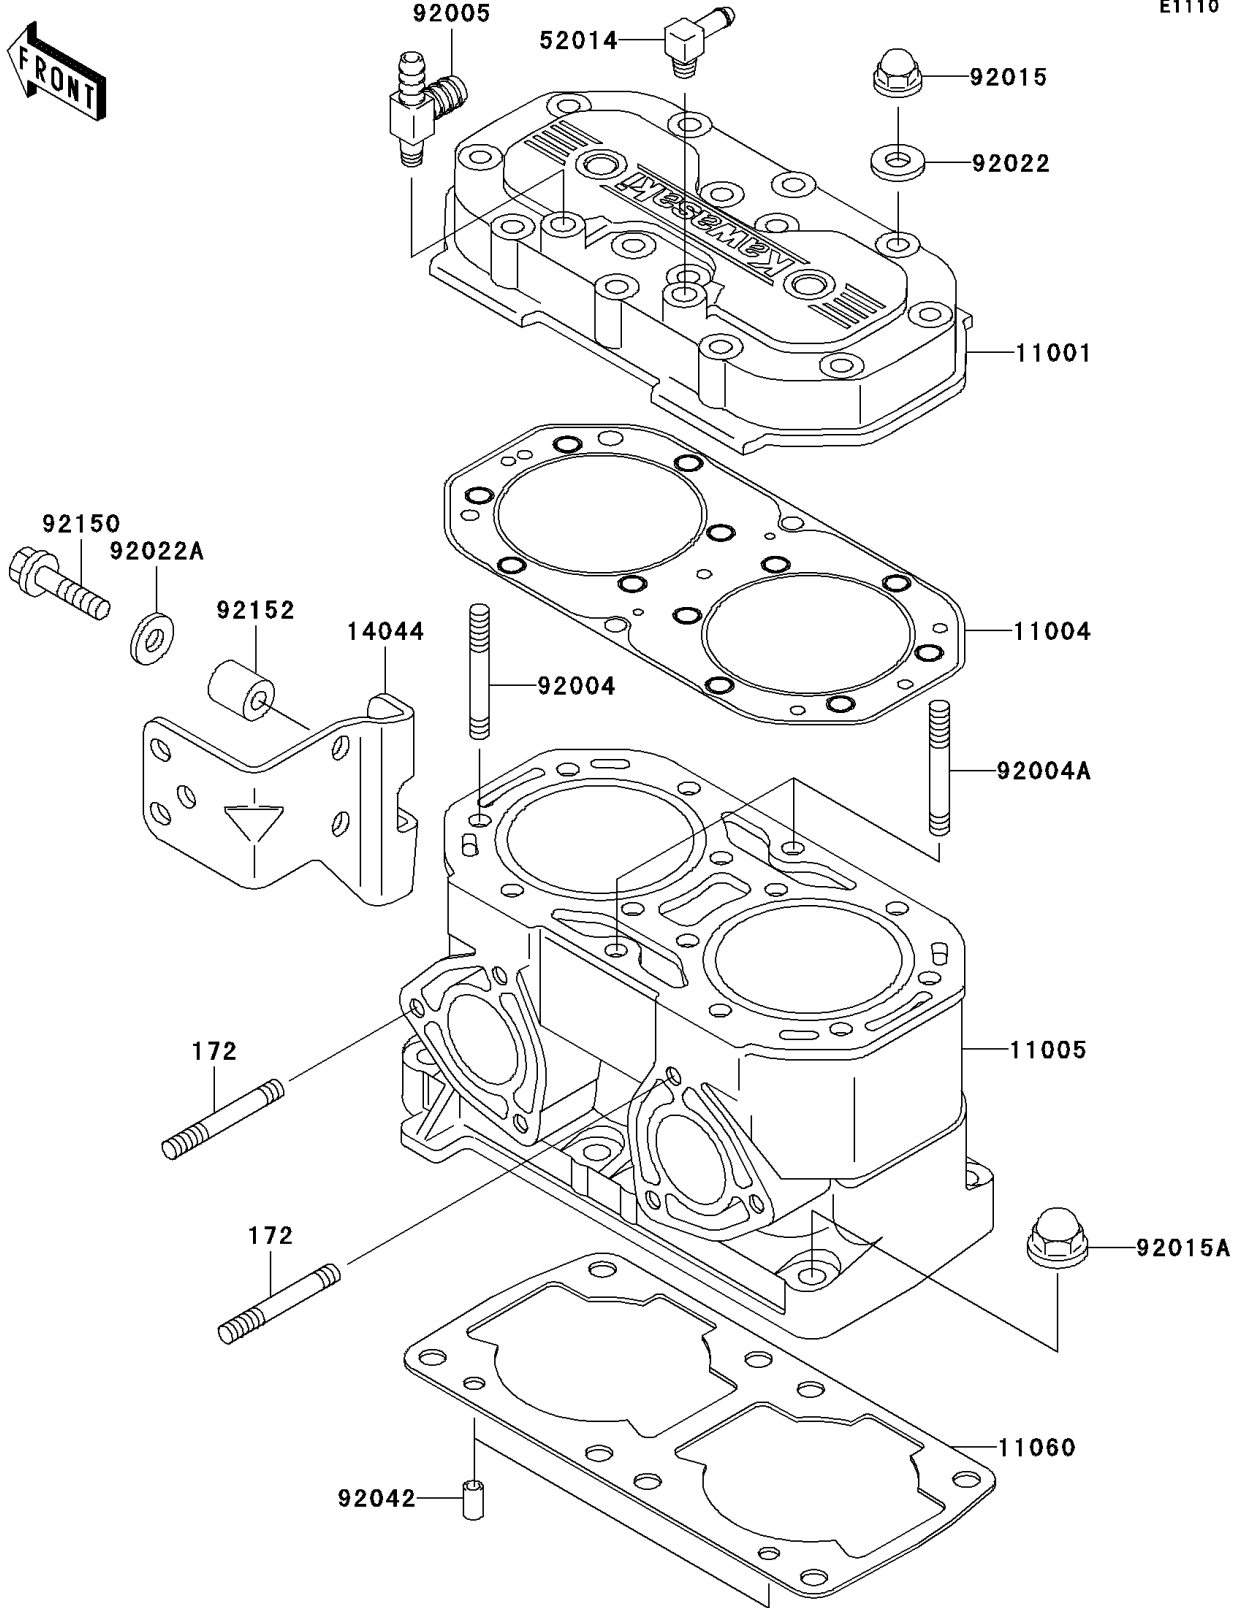

2011 JET SKI® 800 SX-R™ PARTS DIAGRAM

Cylinder Head/Cylinder

E1110

2011 JET SKI® 800 SX-R™ PARTS LIST

Cylinder Head/Cylinder

ITEM NAME	PART NUMBER	QUANTITY
BOLT-STUD,8X30 (Ref # 172)	172R0830	6
HEAD-CYLINDER (Ref # 11001)	11001-3746	1
GASKET-HEAD (Ref # 11004)	11004-3720	1
CYLINDER-ENGINE (Ref # 11005)	11005-3760	1
GASKET,CYLINDER BASE (Ref # 11060)	11060-3711	1
HOLDER-CABLE (Ref # 14044)	14044-3728	1
ELBOW (Ref # 52014)	52014-3721	1
STUD,8X43 (Ref # 92004)	92004-3715	12
STUD,8X43 (Ref # 92004A)	92004-3719	2
FITTING (Ref # 92005)	92005-3749	1
NUT,CAP,8MM (Ref # 92015)	92015-1371	14
NUT,10MM (Ref # 92015A)	92015-1649	8
WASHER,8.2X18X1.5 (Ref # 92022)	92022-1964	14
WASHER,8.2X18X1.5 (Ref # 92022A)	92022-3743	2
PIN,DOWEL,6.3X8X14 (Ref # 92042)	92042-007	2
BOLT,8X35 (Ref # 92150)	92150-3833	2
COLLAR (Ref # 92152)	92152-3736	2