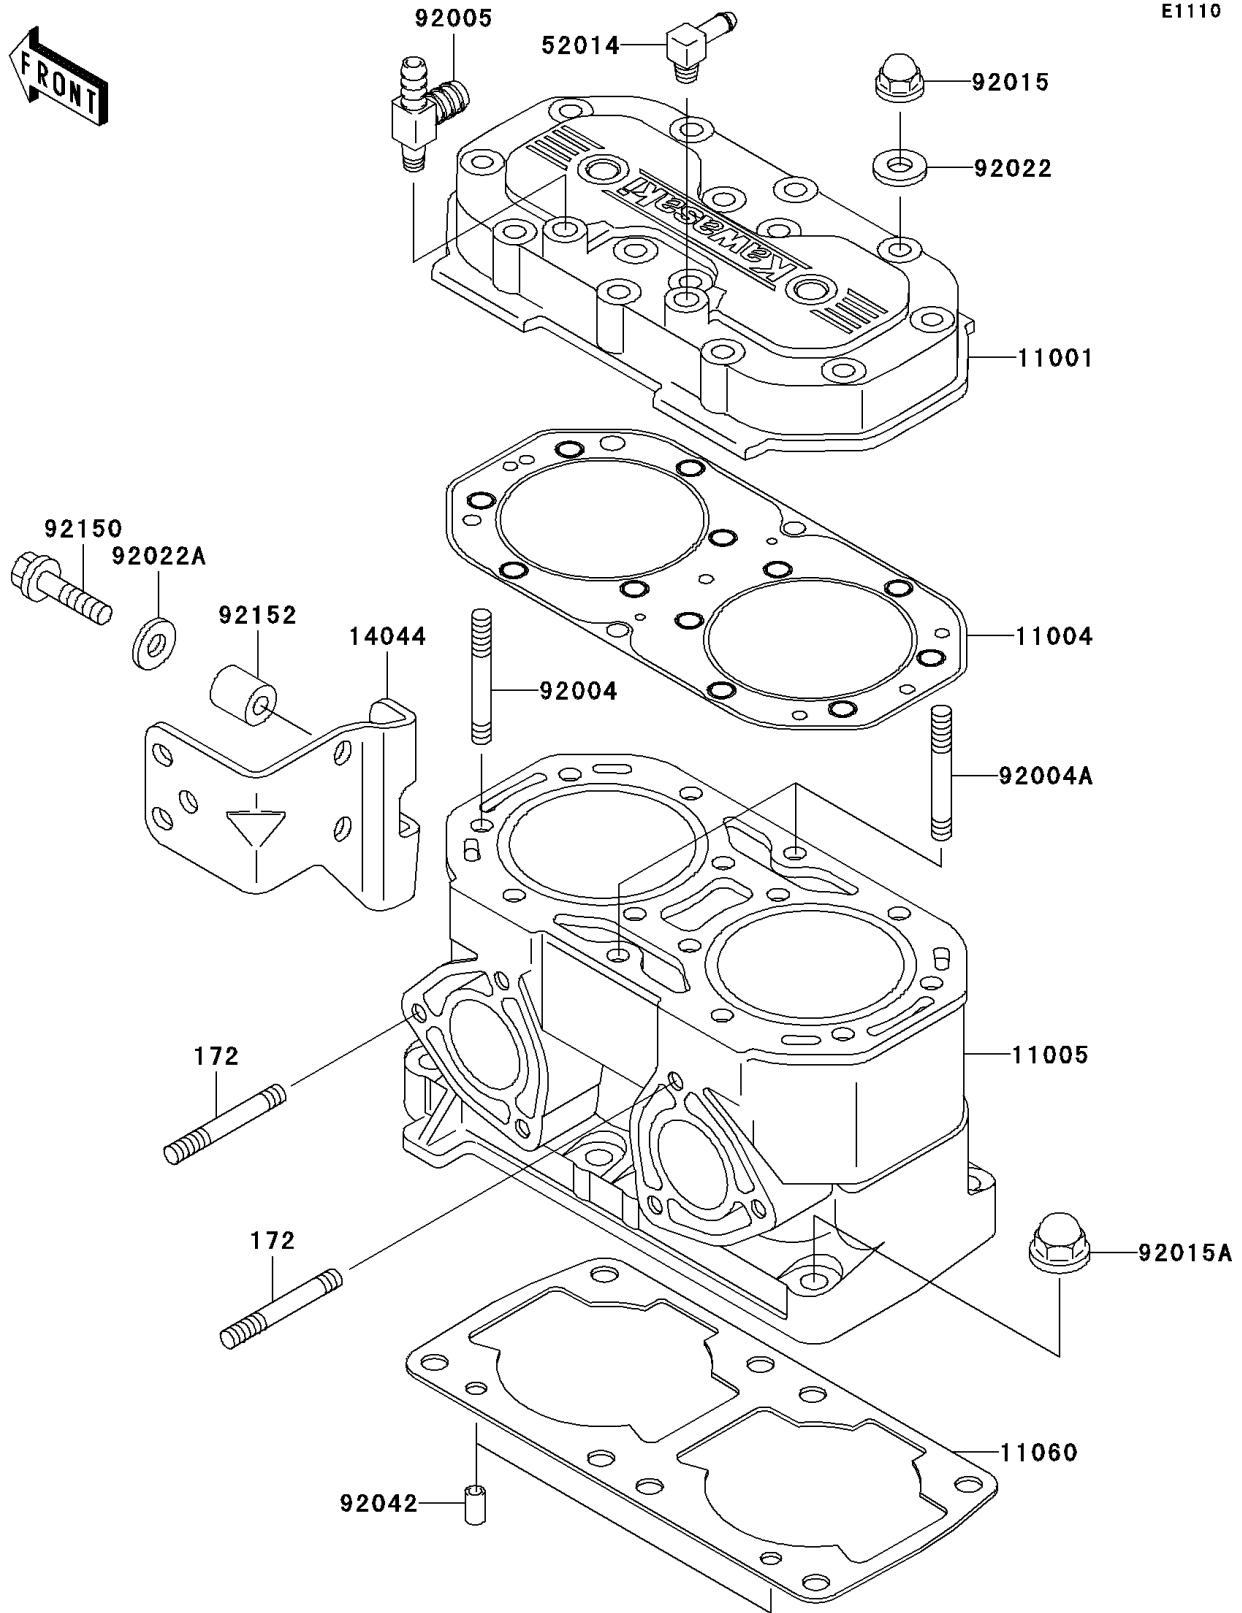

2011 JET SKI® 800 SX-R™ PARTS DIAGRAM

Cylinder Head/Cylinder

E1110

2011 JET SKI® 800 SX-R™ PARTS LIST

Cylinder Head/Cylinder

ITEM NAME	PART NUMBER	QUANTITY
BOLT-STUD,8X30 (Ref # 172)	172R0830	1
HEAD-CYLINDER (Ref # 11001)	11001-3746	1
GASKET-HEAD (Ref # 11004)	11004-3720	1
CYLINDER-ENGINE (Ref # 11005)	11005-3760	1
GASKET,CYLINDER BASE (Ref # 11060)	11060-3711	1
HOLDER-CABLE (Ref # 14044)	14044-3728	1
ELBOW (Ref # 52014)	52014-3721	1
STUD,8X43 (Ref # 92004)	92004-3715	1
STUD,8X43 (Ref # 92004A)	92004-3719	1
FITTING (Ref # 92005)	92005-3749	1
NUT,CAP,8MM (Ref # 92015)	92015-1371	1
NUT,10MM (Ref # 92015A)	92015-1649	1
WASHER,8.2X18X1.5 (Ref # 92022)	92022-1964	1
WASHER,8.2X18X1.5 (Ref # 92022A)	92022-3743	1
PIN,DOWEL,6.3X8X14 (Ref # 92042)	92042-007	1
BOLT,8X35 (Ref # 92150)	92150-3833	1
COLLAR (Ref # 92152)	92152-3736	1