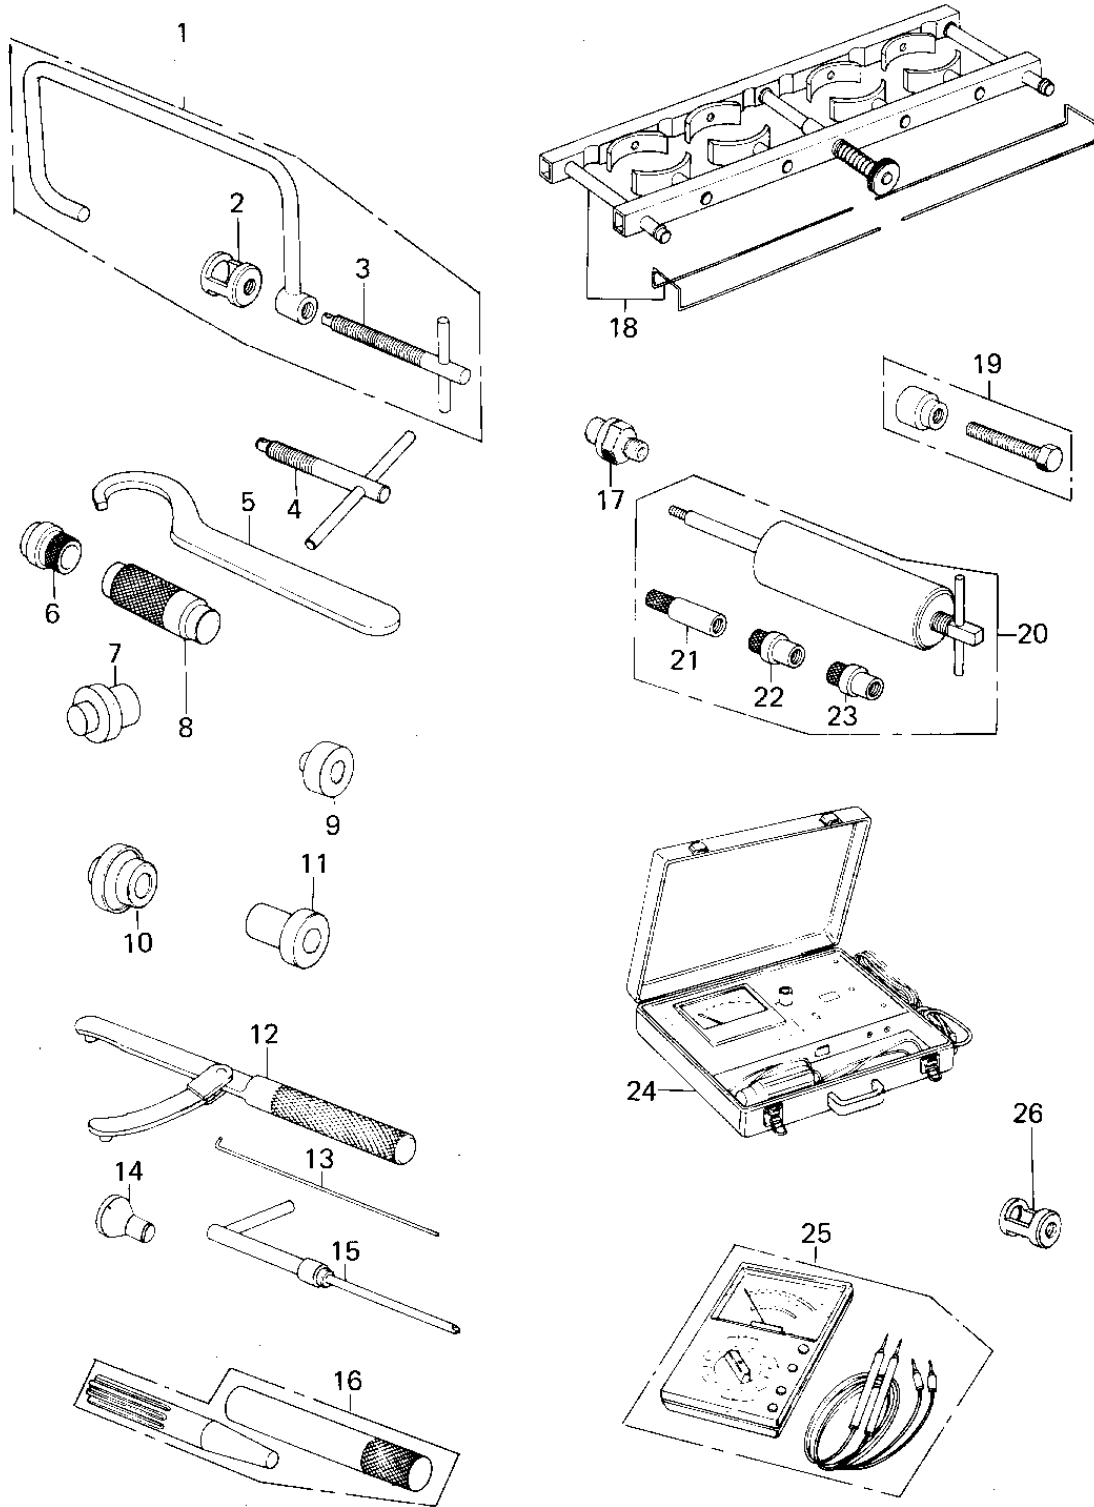

1978 KZ650-B2 PARTS DIAGRAM

SPECIAL SERVICE TOOLS "B"

1978 KZ650-B2 PARTS LIST

SPECIAL SERVICE TOOLS "B"

| ITEM NAME | PART NUMBER | QUANTITY |
|--|-------------|----------|
| COMPRESSOR,VLV SPRING (Ref # 1) | 57001-241 | 1 |
| 57001-246 (Canada) (Ref # 2) | 57001-242 | 1 |
| BOLT,VALVE COMPRESER (Ref # 3) | 57001-244 | 1 |
| 57001-1216 (Canada) (Ref # 4) | 57001-254 | 1 |
| HOLDER,DYNAMO ROTOR (Ref # 5) | 57001-255 | 1 |
| *** N.L.A.*** (Canada) (Ref # 6) | 57001-265 | 1 |
| GUIDE,SHFT SFT OIL SE (Ref # 7) | 57001-266 | 1 |
| 57001-1129 (Canada) (Ref # 8) | 57001-286 | 1 |
| 57001-1129 (Canada) (Ref # 9) | 57001-290 | 1 |
| *** N.L.A.*** (Canada) (Ref # 10) | 57001-296 | 1 |
| *** N.L.A.*** (Canada) (Ref # 11) | 57001-297 | 1 |
| 57001-1343 (Canada) (Ref # 12) | 57001-306 | 1 |
| *** N.L.A.*** (Canada) (Ref # 13) | 57001-309 | 1 |
| ADAPTER,2ND GEAR PULR (Ref # 14) | 57001-317 | 1 |
| ADJUSTER BALANCE (Ref # 15) | 57001-351 | 1 |
| *** N.L.A.*** (Canada) (Ref # 16) | 57001-380 | 1 |
| 57001-1278 (Canada) (Ref # 17) | 57001-403 | 1 |
| COMPRESSOR-PSTN RING (Ref # 18) | 57001-531 | 1 |
| UNAVAILABLE IN PRICE BOOK (Ref # 19) | 57001-535 | 1 |
| PULLER-PISTON PIN (Ref # 20) | 57001-910 | 1 |
| ADAPTER A,PIN PULLER (Canada) (Ref # 21) | 57001-912 | 1 |
| ADAPTER B, PIN PULLER (Ref # 22) | 57001-913 | 1 |
| ADAPTER C,PIN PULLER (Ref # 23) | 57001-914 | 1 |
| *** N.L.A.*** (Canada) (Ref # 24) | 57001-980 | 1 |
| MULTIMETER (Ref # 25) | 57001-983 | 1 |
| ADAPTER,VLV COMPRESR (Ref # 26) | 57001-243 | 1 |