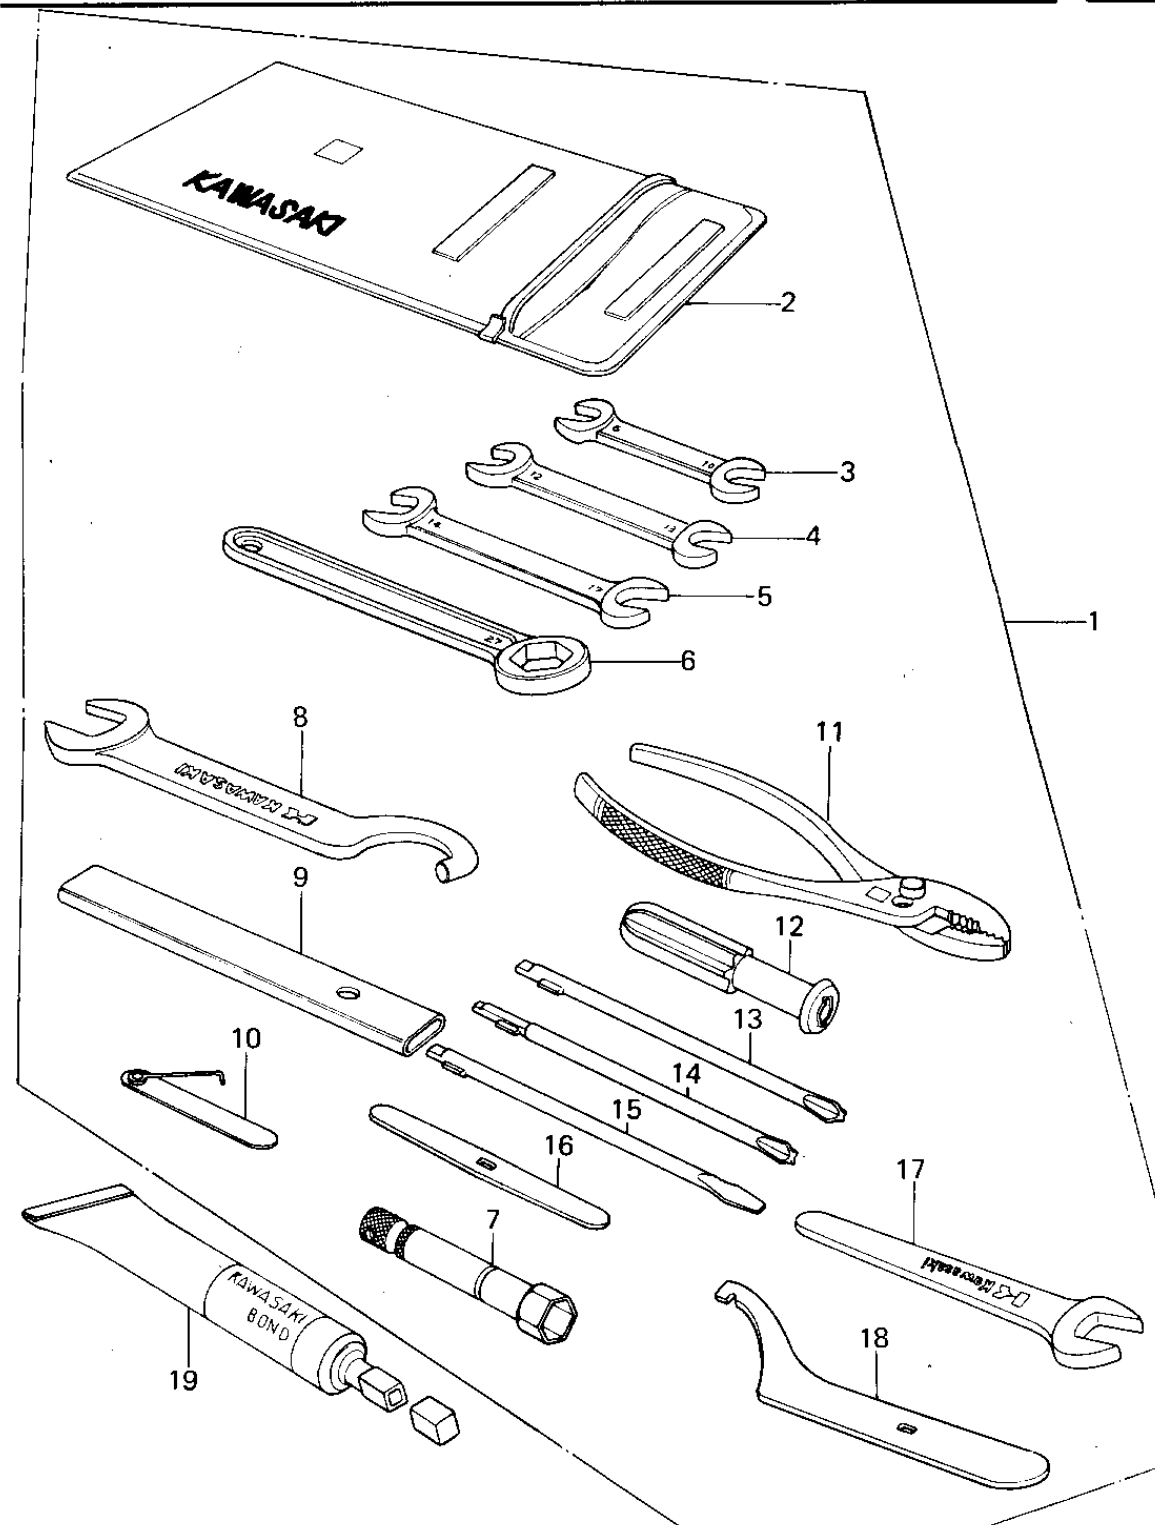

1978 KZ650-B2 PARTS DIAGRAM

OWNER TOOLS

1978 KZ650-B2 PARTS LIST

OWNER TOOLS

ITEM NAME	PART NUMBER	QUANTITY
56007-1012 (Canada) (Ref # 1)	56007-060	1
TOOL KIT (Ref # 1)	56007-1012	1
BAG,TOOL (Ref # 2)	56008-009	1
WRENCH,OPEN,8X10 (Ref # 3)	92126-001	1
WRENCH,OPEN END,12X13 (Ref # 4)	92126-002	1
TOOL-WRENCH,OPEN END, (Ref # 5)	92110-1153	1
TOOL-WRENCH,BOX END,2 (Ref # 6)	92110-1147	1
WRENCH,SPARK PLUG (Ref # 7)	92108-008	1
*** N.L.A.*** (Canada) (Ref # 8)	92126-012	1
WRENCH, EXTENDER (Ref # 9)	92111-004	1
GAUGE,THICKENSS (Ref # 10)	92128-001	1
PLIERS,160MM (Ref # 11)	92112-003	1
92106-1001 (Canada) (Ref # 12)	92106-004	1
92107-1002 (Canada) (Ref # 13)	92107-008	1
TOOL-DRIVER (Ref # 14)	92107-1052	1
92107-1052 (Canada) (Ref # 15)	92107-007	1
LEVER,SCREW DRIVER (Ref # 16)	92111-006	1
WRENCH,OPEN END,22M/M (Ref # 17)	92110-1005	1
92110-1014 (Canada) (Ref # 18)	92110-1009	1
LIQUID GASKET (Ref # 19)	92104-002	1