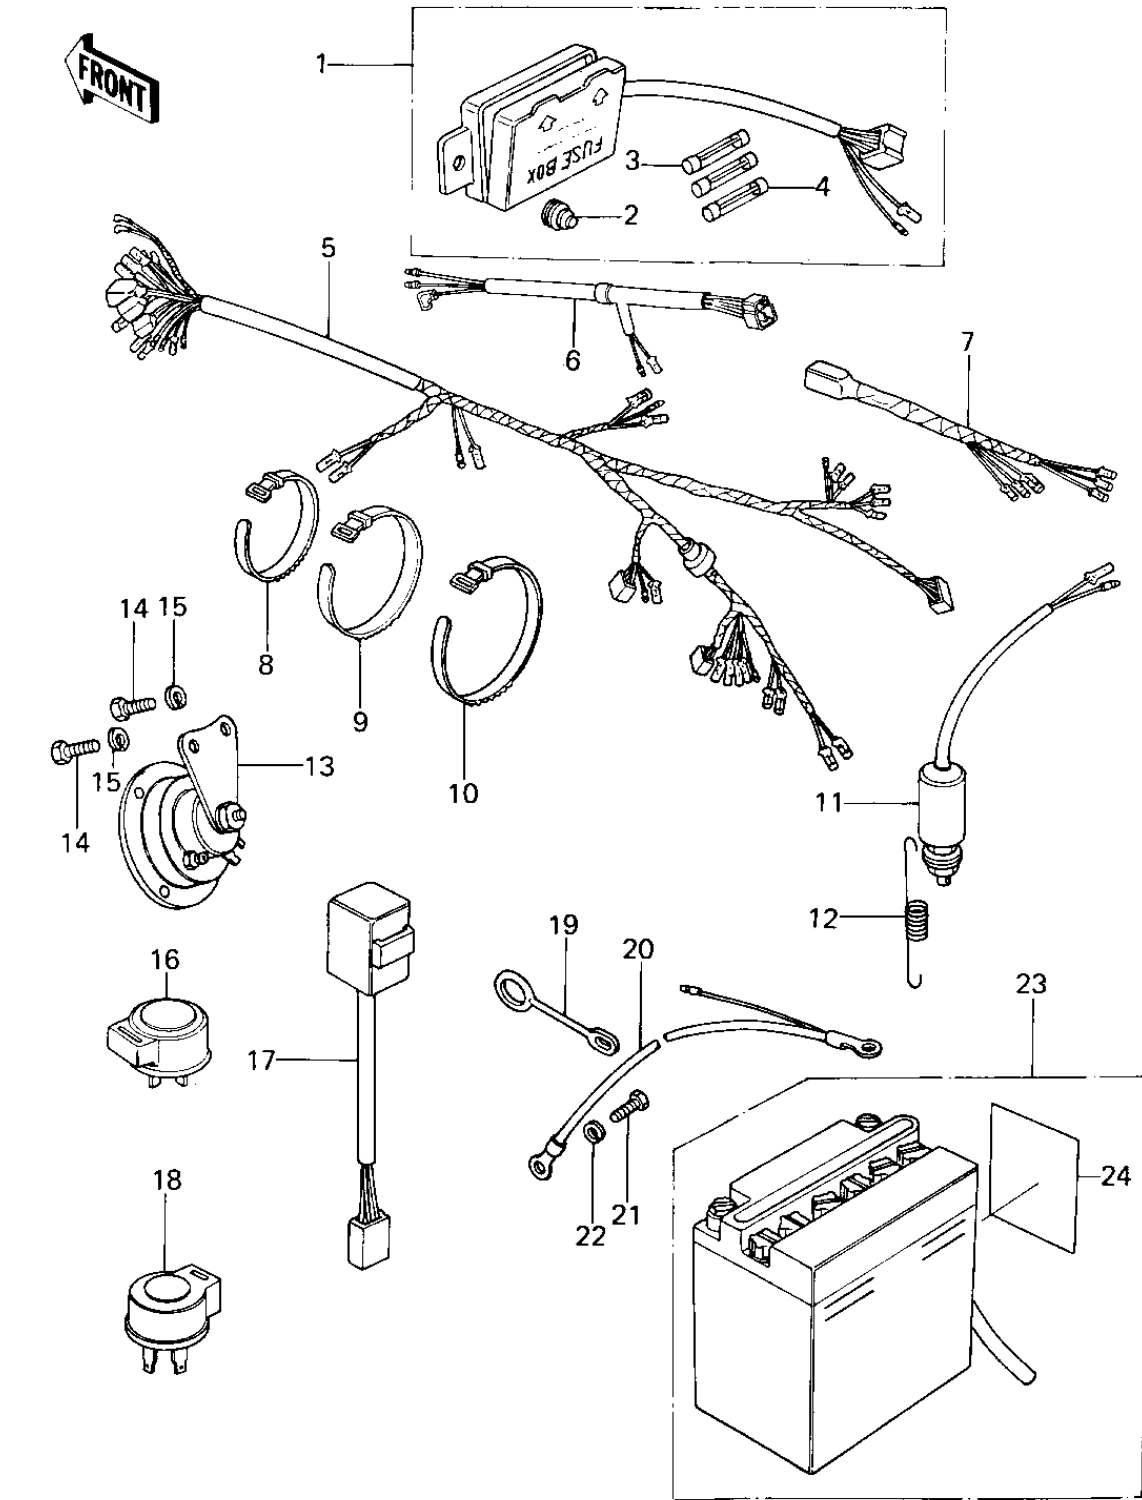

1978 KZ650-B2 PARTS DIAGRAM

CHASSIS ELECTRICAL EQUIPMENT

1978 KZ650-B2 PARTS LIST

CHASSIS ELECTRICAL EQUIPMENT

ITEM NAME	PART NUMBER	QUANTITY
FUSE ASSY (Ref # 1)	26004-035	1
FUSE ASSY (Ref # 1)	26004-1002	1
DAMPER RUBBER,FUSE (Ref # 2)	92075-279	1
FUSE-20A (Ref # 3)	26006-005	1
FUSE 10A (Ref # 4)	26006-003	1
WIRING HARNESS,MAIN (Ref # 5)	26001-143	1
HARNESS,MAIN (Ref # 5)	26001-1025	1
HARNESS,MAIN (Ref # 5)	26001-1131	1
HARNESS,CENTER (Ref # 6)	26001-1022	1
WIRING HARNESS,REAR (Ref # 7)	26002-063	1
BAND,SHORT (Ref # 8)	92072-030	1
BAND,SHORT (Ref # 8)	92072-030	1
BAND,MIDDLE (Ref # 9)	92072-031	1
BAND,WIRING HARNESS (Ref # 10)	92072-056	1
SWITCH-BRAKE LAMP (Ref # 11)	27010-017	1
SPRING-BRAKE LAMP SW (Ref # 12)	27011-011	1
SPRING BRAKE LAMP SW (Ref # 12)	27011-009	1
HORN (Ref # 13)	27003-076	1
BOLT-SMALL-UPSET,8X16 (Ref # 14)	115G0816	1
WASHER SPRING 8MM (Ref # 15)	461F0800	1
RELAY,TURN SIGNAL (Ref # 16)	27002-016	1
SWITCH,OUTAGE,INDICTR (Ref # 17)	28019-001	1
RELAY-TURN SIGNAL (Ref # 18)	27002-011	1
CLAMP,OVER FLOW PIPE (Ref # 19)	92037-134	1
WIRE,BATTERY GROUND (Ref # 20)	26010-049	1
BOLT,HEX HEAD,6MM (Ref # 21)	92001-137	1
WASHER SPRING 6MM (Ref # 22)	461F0600	1
YUA BAT YB10L-A2 (Ref # 23)	26012-041	1
BATTERY 12V11AH W/LA (Ref # 23)	26012-1010	1