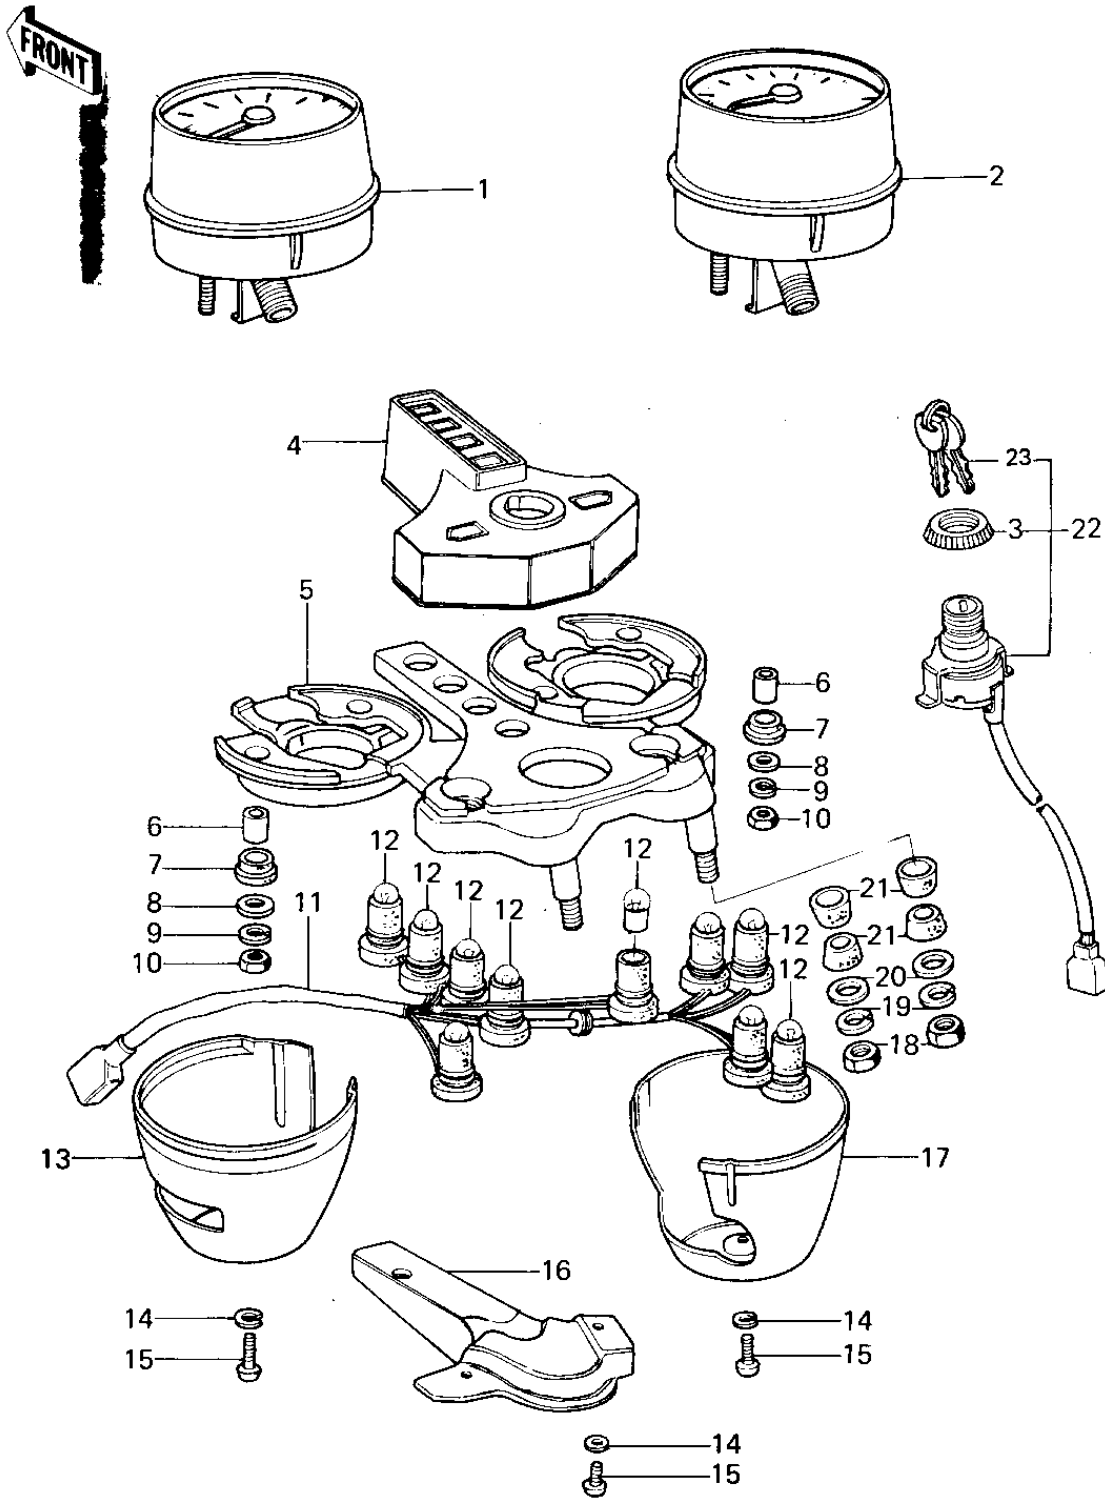

# 1978 KZ650-B2 PARTS DIAGRAM

## METERS/IGNITION SWITCH

## METERS/IGNITION SWITCH

ITEM NAME	PART NUMBER	QUANTITY
SPEEDOMETER,MPH (Ref # 1)	25006-052	1
SPEEDOMETER ASSY,KPH (Canada) (Ref # 1)	25005-1013	1
SPEEDO ASSY,KPH (Canada) (Ref # 1)	25006-054	1
SPEEDOMETER,MPH (Ref # 1)	25005-1037	1
SPEEDOMETER,MPH (Ref # 1)	25005-1037	1
TACHOMETER (Ref # 2)	25027-011	1
TACHOMETER ASSY (Ref # 2)	25015-1011	1
NUT,IGNITION SW LOCK (Ref # 3)	27007-004	1
COVER,METER,INDICATER (Ref # 4)	25023-015	1
BRACKET,METER (Ref # 5)	25008-045	1
COLLAR,METER (Ref # 6)	92027-211	1
RUBBER,METER (Ref # 7)	92075-172	1
WASHER,PLAIN,5MM (Ref # 8)	92022-241	1
WASHER SPRING 5MM (Ref # 9)	461F0500	1
NUT 5MM (Ref # 10)	312B0500	1
SOCKET,SPEEDOMETER (Ref # 11)	25011-049	1
SOCKET,SPEEDOMETER (Ref # 12)	25011-049	1
COVER,SPEEDOMETER (Ref # 13)	25012-010	1
WASHER SPRING 3MM (Ref # 14)	461F0300	1
SCREW PAN HEAD 3X8 (Ref # 15)	220B0308	1
COVER,METER BRACKET (Ref # 16)	25024-006	1
COVER,TACHOMETER (Ref # 17)	25012-011	1
NUT,8MM (Ref # 18)	311B0800	1
WASHER SPRING 8MM (Ref # 19)	461F0800	1
WASHER PLAIN 8MM (Ref # 20)	411B0800	1
DAMPER RUBBER (Ref # 21)	92075-080	1
SWITCH,IGNITION (Ref # 22)	27005-083	1
SWITCH ASSY,IGNITION (Ref # 22)	27005-5001	1
SWITCH ASSY,IGNITION (Ref # 22)	27005-5007	1

## METERS/IGNITION SWITCH

ITEM NAME	PART NUMBER	QUANTITY
KEY SET,#801 (Ref # 23)	27008-068-01	1
KEY SET,#845 (Ref # 23)	27008-068-45	1
KEY,BLANK (Ref # 23)	27008-1014	1
KEY-LOCK,BLANK (Ref # 23)	27008-1103	1