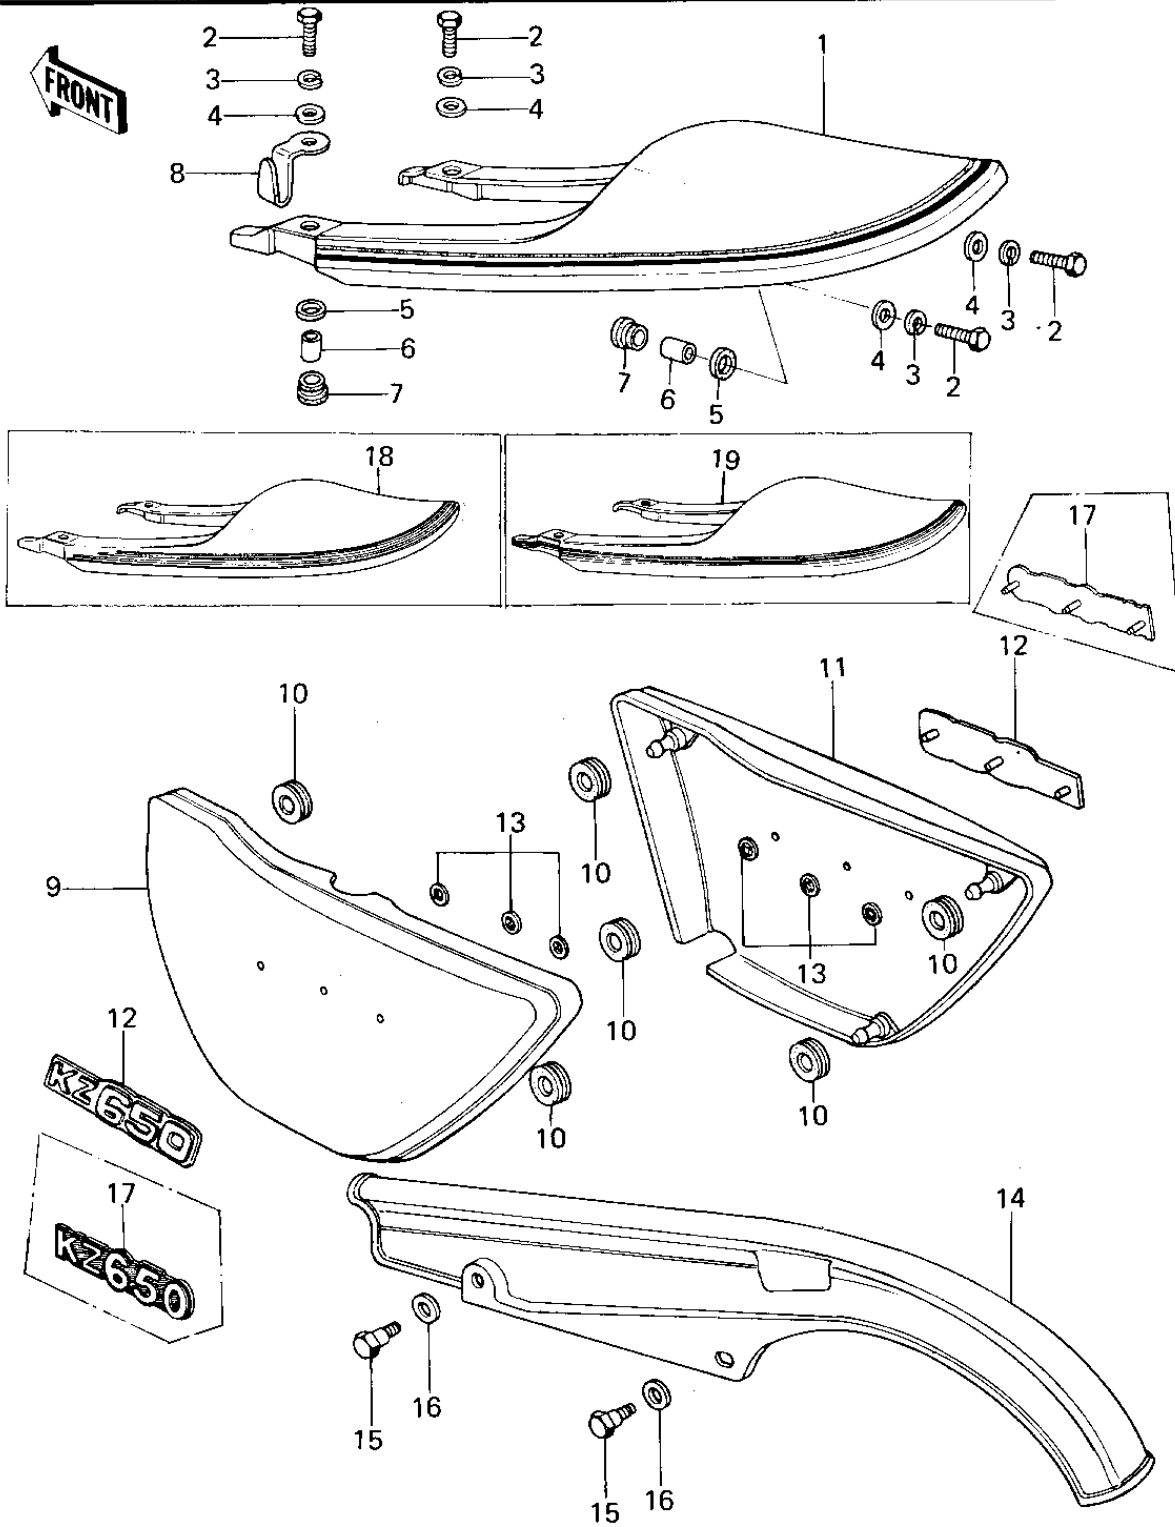

1978 KZ650-B2 PARTS DIAGRAM

SIDE COVERS/CHAIN COVER/SEAT COVER

1978 KZ650-B2 PARTS LIST

SIDE COVERS/CHAIN COVER/SEAT COVER

ITEM NAME	PART NUMBER	QUANTITY
COVER,REAR,SEAT,C.S.R (Ref # 1)	53043-016-3R	1
COVER,REAR SEAT,C.E.G (Ref # 1)	53043-016-4U	1
BOLT-UPSET (Ref # 2)	112G0625	1
WASHER SPRING 6MM (Ref # 3)	461F0600	1
WASHER,PLAIN,7MM (Ref # 4)	92022-228	1
DAMPER RUBBER (Ref # 5)	92075-175	1
COLLAR (Ref # 6)	92027-241	1
RUBBER,FENDER COVER (Ref # 7)	92075-174	1
BRACKET,HELMET HOLDER (Ref # 8)	32122-057	1
COVER,SIDE,L.H,S.RED (Ref # 9)	36001-1034-3R	1
COVER,SIDE,L.H,E.GREN (Ref # 9)	36001-1034-4U	1
COVER,SIDE,L.H,D.BLUE (Ref # 9)	36001-5012-7Z	1
COVER,SIDE,L.H,B.RED (Ref # 9)	36001-1034-A1	1
COVER,LH SIDE,EBONY (Ref # 9)	36001-057-8G	1
COVER-SIDE LH,RED \$\$ (Ref # 9)	36001-1034-A5	1
COVER,SIDE,L.H,E.GREN (Ref # 9)	36001-1034-4U	1
SIDE COVER,EBONY (Ref # 9)	36001-1034-8G	1
GROMMET (Ref # 10)	92071-056	1
COVER,SIDE,R.H,S.RED (Ref # 11)	36001-1035-3R	1
COVER,SIDE,R.H,E.GREN (Ref # 11)	36001-1035-4U	1
COVER,SIDE,R.H,D.BLUE (Ref # 11)	36001-5013-7Z	1
COVER,SIDE,R.H,B.RED (Ref # 11)	36001-1035-A1	1
COVER,RH SIDE,EBONY (Ref # 11)	36007-054-8G	1
COVER-SIDE RH,RED \$\$ (Ref # 11)	36001-1035-A5	1
COVER,SIDE,R.H,E.GREN (Ref # 11)	36001-1035-4U	1
SIDE COVER,EBONY (Ref # 11)	36001-1035-8G	1
EMBLEM,SIDE COVER (Ref # 12)	56018-256	1
NUT,LOCK,3MM (Ref # 13)	92018-005	1
CASE-CHAIN (Ref # 14)	36014-068	1

1978 KZ650-B2 PARTS LIST

SIDE COVERS/CHAIN COVER/SEAT COVER

ITEM NAME	PART NUMBER	QUANTITY
BOLT,HEAX HEAD,6X14 (Ref # 15)	92001-115	1
WASHER,8.5X20X1.6 (Ref # 16)	92022-1561	1
MARK,SIDE COVER (Ref # 17)	56018-1063	1
COVER,REAR SEAT,D.BLU (Ref # 18)	53043-016-7Z	1
COVER,REAR SEAT,B.RED (Ref # 18)	53043-016-A1	1
COVER,REAR FNDR,EBONY (Ref # 18)	53043-016-8G	1
COVER,SEAT,C.P.RED (Ref # 19)	53043-016-A5	1
COVER,SEAT,C.E.GREEN (Ref # 19)	14025-5009-4U	1
REAR FENDER COVER,EBY (Ref # 19)	53043-5503-8G	1