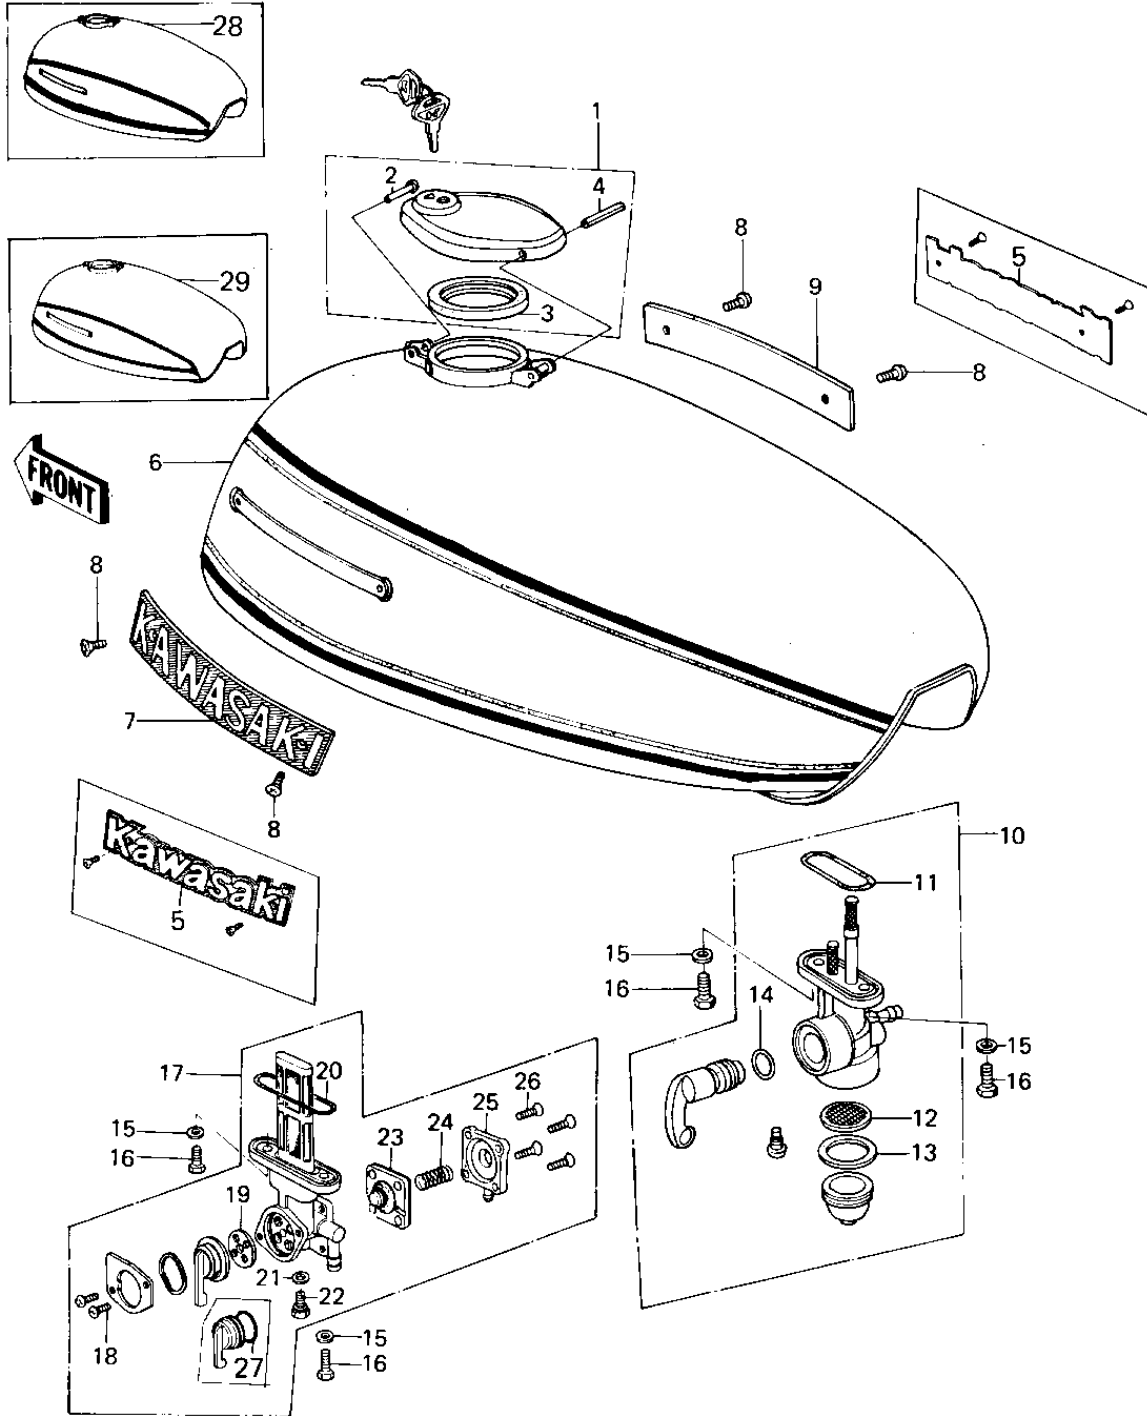

1978 KZ650-B2 PARTS DIAGRAM

FUEL TANK

1978 KZ650-B2 PARTS LIST

FUEL TANK

ITEM NAME	PART NUMBER	QUANTITY
CAP,FUEL TANK (Ref # 1)	51048-012	1
PIN,HOOK (Ref # 2)	92043-126	1
GASKET-FUEL TANK CAP (Ref # 3)	51059-008	1
PIN,CAP HINGE (Ref # 4)	92043-127	1
EMBLEM,FUEL TANK (Ref # 5)	56014-1037	1
TANK-FUEL,C.SUPER RED (Ref # 6)	51001-5032-3R	1
TANK-FUEL,C.EME GREEN (Ref # 6)	51001-5032-4U	1
EMBLEM,FUEL TANK,L.H. (Ref # 7)	56013-058	1
SCREW-CSK-CROS (Ref # 8)	221C0306	1
EMBLEM,FUEL TANK,R.H. (Ref # 9)	56014-065	1
COCK ASSY,FUEL (Ref # 10)	51023-057	1
"O" RING (Ref # 11)	51039-010	1
STRAINER FUEL (Ref # 12)	51038-007	1
GASKET FUEL COCK CUP (Ref # 13)	51037-010	1
"O" RING, 10MM (Ref # 14)	670B2010	1
WASHER-PLAIN (Ref # 15)	92022-183	1
BOLT,6X20,FUEL TAP (Ref # 16)	92001-1091	1
TAP ASSY,FUEL (Ref # 17)	51023-1023	1
TAP ASSY,FUEL (Ref # 17)	51023-1023	1
TAP ASSY,FUEL (Ref # 17)	51023-1023	1
TAP ASSY,FUEL (Ref # 17)	51023-1023	1
SCREW PAN HEAD 3X8 (Ref # 18)	220B0308	1
GASKET,TAP VALVE (Ref # 19)	11009-1194	1
"O" RING (Ref # 20)	51039-010	1
GASKET,DRAIN BOLT (Ref # 21)	11009-1045	1
BOLT,DRAIN (Ref # 22)	92001-1089	1
DIAPHRAGM ASSY,TAP (Ref # 23)	43028-1004	1
DIAPHRAGM ASSY,TAP (Ref # 23)	43028-1015	1
SPRING,TAP (Ref # 24)	92081-1055	1

1978 KZ650-B2 PARTS LIST

FUEL TANK

ITEM NAME	PART NUMBER	QUANTITY
UNAVAILABLE IN PRICE BOOK (Ref # 24)	92081-1711	1
COVER ASSY,TAP (Ref # 25)	16146-1005	1
SCREW CNTSNK HD 4X12 (Ref # 26)	221B0412A	1
"O" RING,TAP LEVER (Ref # 27)	92055-1027	1
TANK-FUEL,L.DK BLUE (Ref # 28)	51001-5032-7Z	1
TANK-FUEL,L.BURNT RED (Ref # 28)	51001-5032-A1	1
TANK-FUEL,EBONY (Ref # 28)	51001-115-8G	1
TANK-FUEL,C.P.RED (Ref # 29)	51001-1016-A5	1
TANK-FUEL,C.E.GREEN (Ref # 29)	51001-1016-4U	1
TANK-FUEL,EBONY (Ref # 29)	51001-1016-8G	1
"O" RING,4MM (Ref # 30)	670B1504	1