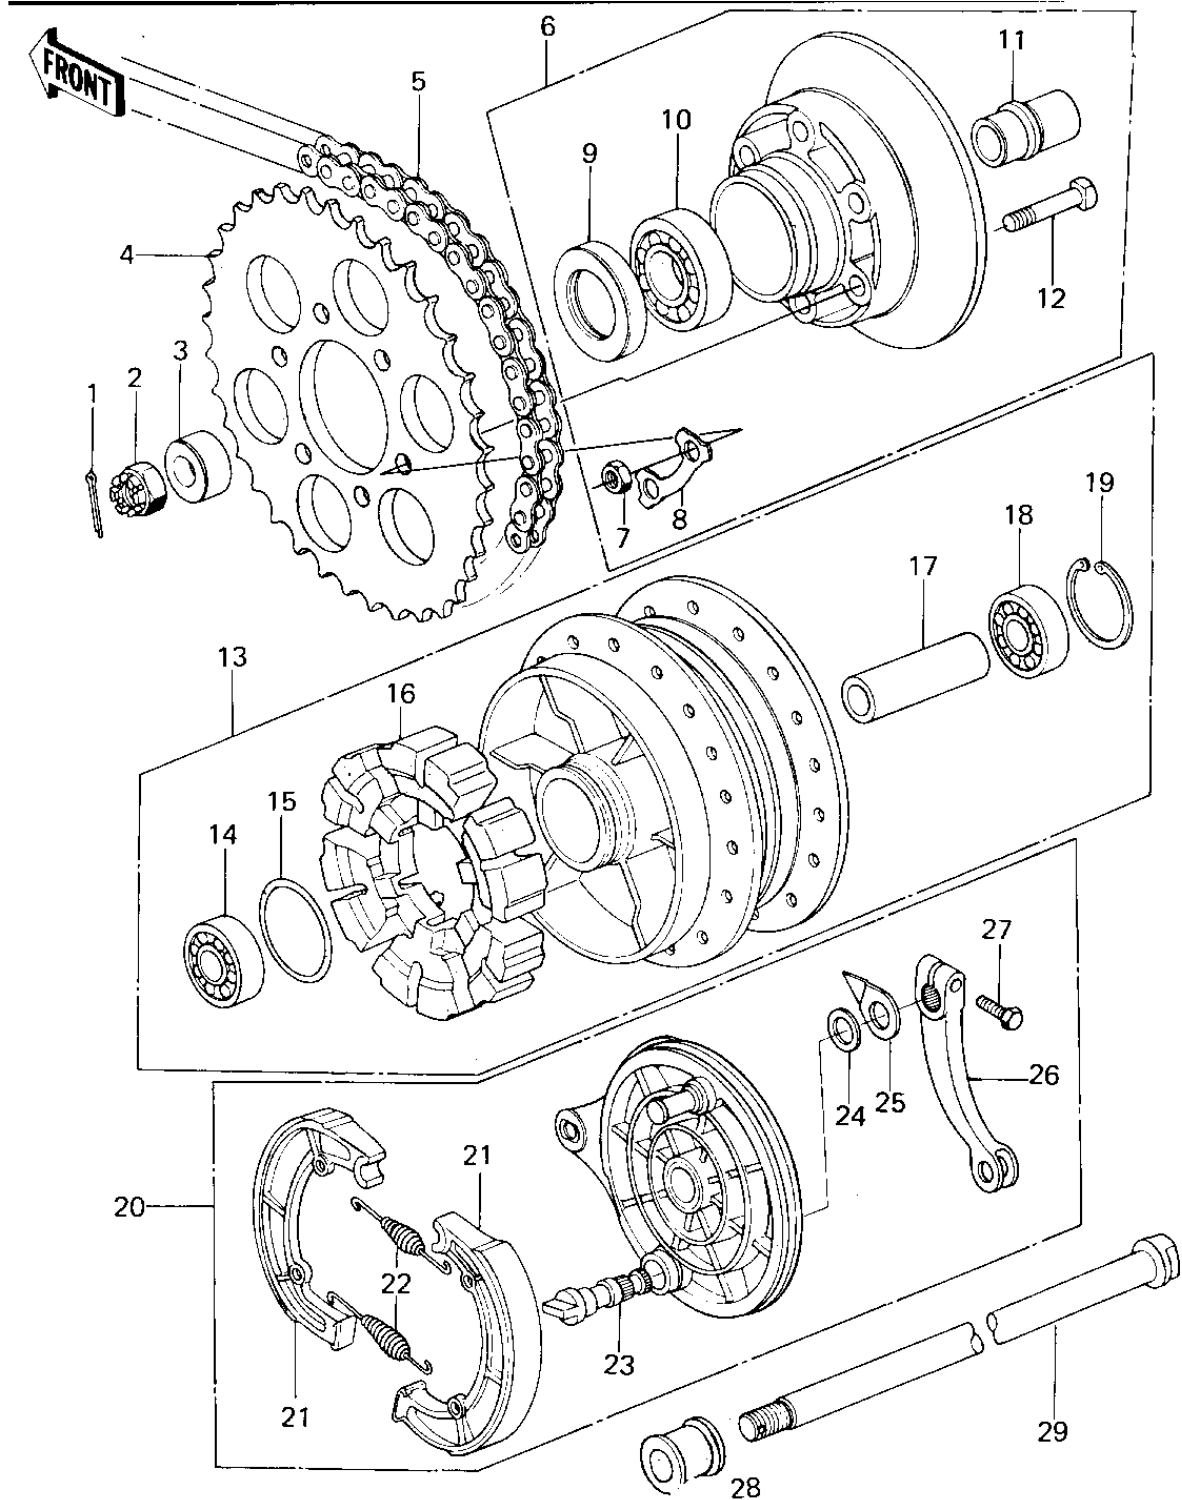

# 1978 KZ650-B2A PARTS DIAGRAM

REAR HUB/BRAKE/CHAIN

# 1978 KZ650-B2A PARTS LIST

## REAR HUB/BRAKE/CHAIN

ITEM NAME	PART NUMBER	QUANTITY
PIN-COTTER,4.0X35 (Ref # 1)	550D4035	1
NUT CASTLE,16MM (Ref # 2)	92015-055	1
COLLAR,REAR AXLE,L.H. (Ref # 3)	42032-067	1
REAR SPROCKET,42T (Ref # 4)	42041-165	1
CHAIN-EX50MV-0X102L (Ref # 5)	92057-1232	1
COUPLING ASSY,REAR HB (Ref # 6)	42008-032	1
NUT 10MM (Ref # 7)	42045-005	6
WASHER LOCK (Ref # 8)	92088-007	3
OIL,SEAL,#38629 (Ref # 9)	92050-076	1
BEARING BALL #6305 (Ref # 10)	601B6305	1
SLEEVE,REAR HUB COUPL (Ref # 11)	42036-026	1
BOLT-REAR SPROCKET (Ref # 12)	92003-087	6
DRUM ASSY,REAR BRAKE (Ref # 13)	42005-051	1
BEARING BALL #6303 (Ref # 14)	601B6303	1
"0" RING,55MM (Ref # 15)	671B2555	1
DAMPER,REAR HUB SHOCK (Ref # 16)	42014-026	1
SPACER,REAR HUB BRG (Ref # 17)	42010-033	1
BEARING-BALL (Ref # 18)	601B6303U	1
CIRCLIP,47M/M (Ref # 19)	92033-1042	1
PANEL-ASY,RR BRK (Ref # 20)	41035-1056	1
SHOE,BRAKE (Ref # 21)	42019-012	2
SPRING,BRAKE SHOE (Ref # 22)	41049-012	2
CAM SHAFT,BRAKE (Ref # 23)	41050-017	1
DUST SHIELD-BRAKE CAM (Ref # 24)	41051-003	1
INDICATOR,BRAKE SHOE (Ref # 25)	41085-004	1
LEVER REAR BRAKE CAM (Ref # 26)	42029-039	1
BOLT HEX HEAD 8X28 (Ref # 27)	114G0828	1
COLLAR REAR AXLE (Ref # 28)	42032-017	1
AXLE,RR (Ref # 29)	41068-1086	1