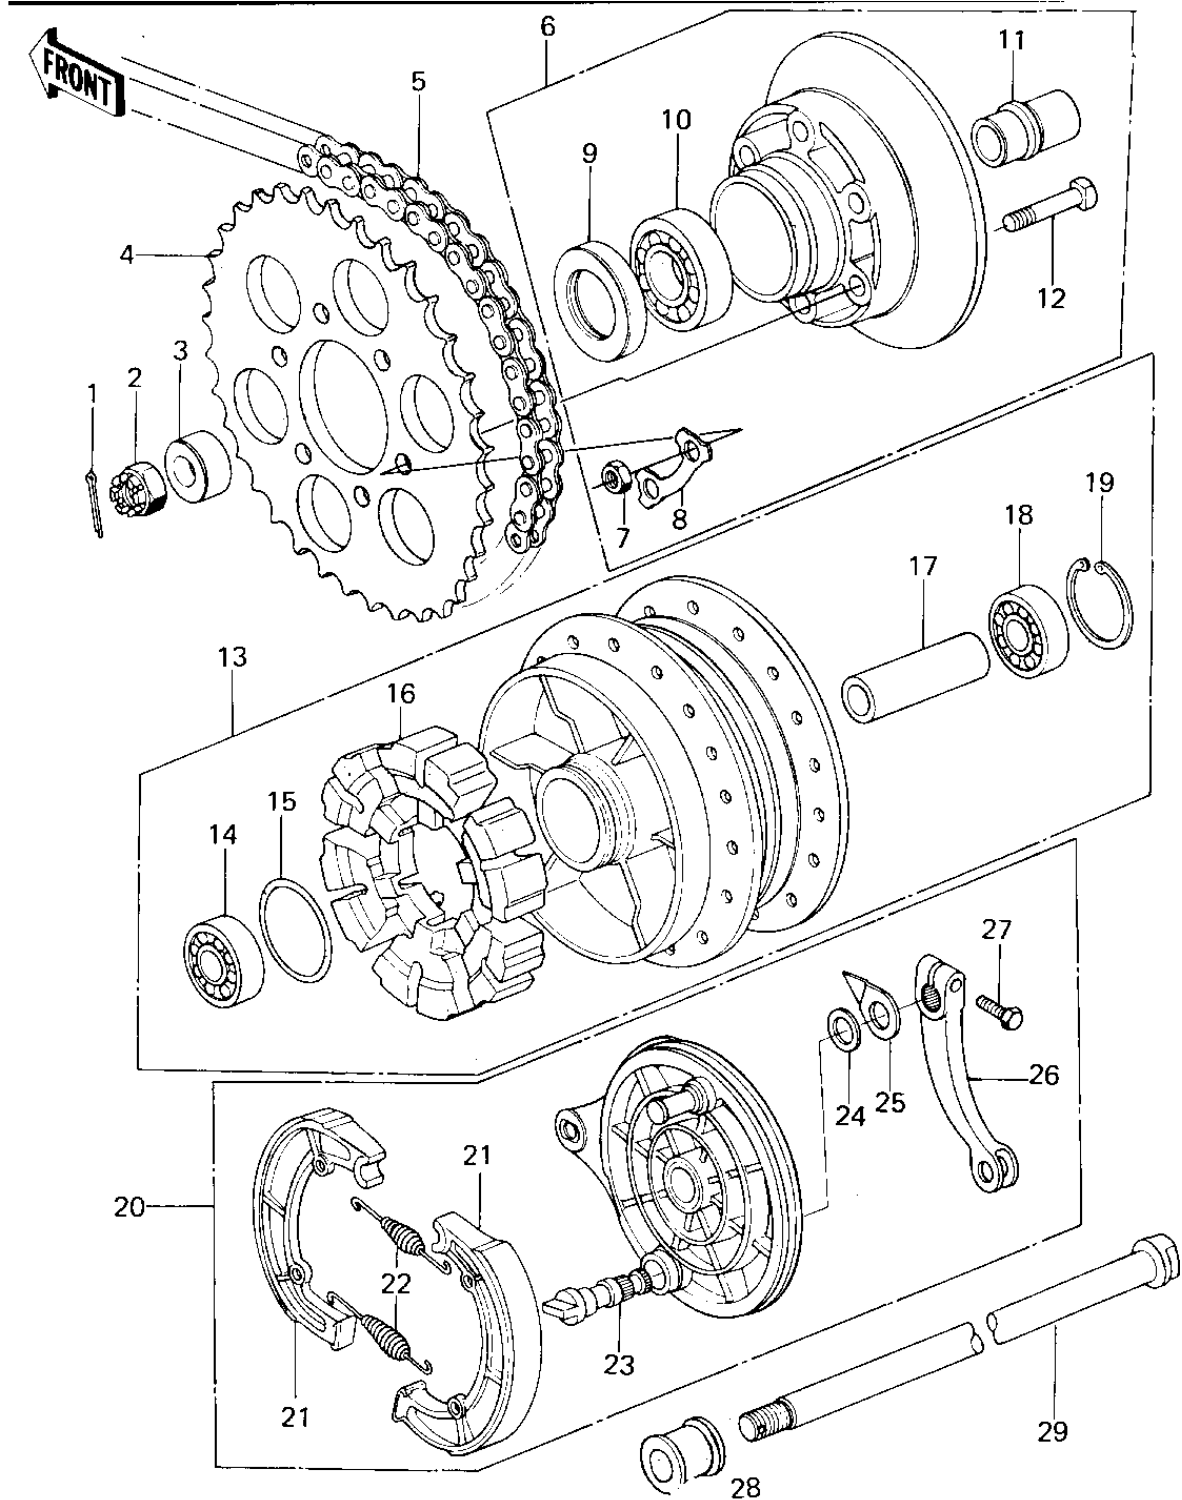

# 1978 KZ650-B2 PARTS DIAGRAM

REAR HUB/BRAKE/CHAIN

# 1978 KZ650-B2 PARTS LIST

## REAR HUB/BRAKE/CHAIN

ITEM NAME	PART NUMBER	QUANTITY
PIN-COTTER,4.0X35 (Ref # 1)	550D4035	1
NUT CASTLE,16MM (Ref # 2)	92015-055	1
COLLAR,REAR AXLE,L.H. (Ref # 3)	42032-067	1
REAR SPROCKET,42T (Ref # 4)	42041-165	1
CHAIN-EX50MV-0X102L (Ref # 5)	92057-1232	1
COUPLING ASSY,REAR HB (Ref # 6)	42008-032	1
NUT 10MM (Ref # 7)	42045-005	1
WASHER LOCK (Ref # 8)	92088-007	1
OIL,SEAL,#38629 (Ref # 9)	92050-076	1
BEARING BALL #6305 (Ref # 10)	601B6305	1
SLEEVE,REAR HUB COUPL (Ref # 11)	42036-026	1
BOLT-REAR SPROCKET (Ref # 12)	92003-087	1
DRUM ASSY,REAR BRAKE (Ref # 13)	42005-051	1
BEARING BALL #6303 (Ref # 14)	601B6303	1
"O" RING,55MM (Ref # 15)	671B2555	1
DAMPER,REAR HUB SHOCK (Ref # 16)	42014-026	1
SPACER,REAR HUB BRG (Ref # 17)	42010-033	1
BEARING-BALL (Ref # 18)	601B6303U	1
CIRCLIP,47M/M (Ref # 19)	92033-1042	1
PANEL-ASY,RR BRK (Ref # 20)	41035-1056	1
SHOE,BRAKE (Ref # 21)	42019-012	1
SPRING,BRAKE SHOE (Ref # 22)	41049-012	1
CAM SHAFT,BRAKE (Ref # 23)	41050-017	1
DUST SHIELD-BRAKE CAM (Ref # 24)	41051-003	1
INDICATOR,BRAKE SHOE (Ref # 25)	41085-004	1
LEVER REAR BRAKE CAM (Ref # 26)	42029-039	1
BOLT HEX HEAD 8X28 (Ref # 27)	114G0828	1
COLLAR REAR AXLE (Ref # 28)	42032-017	1
AXLE,RR (Ref # 29)	41068-1086	1