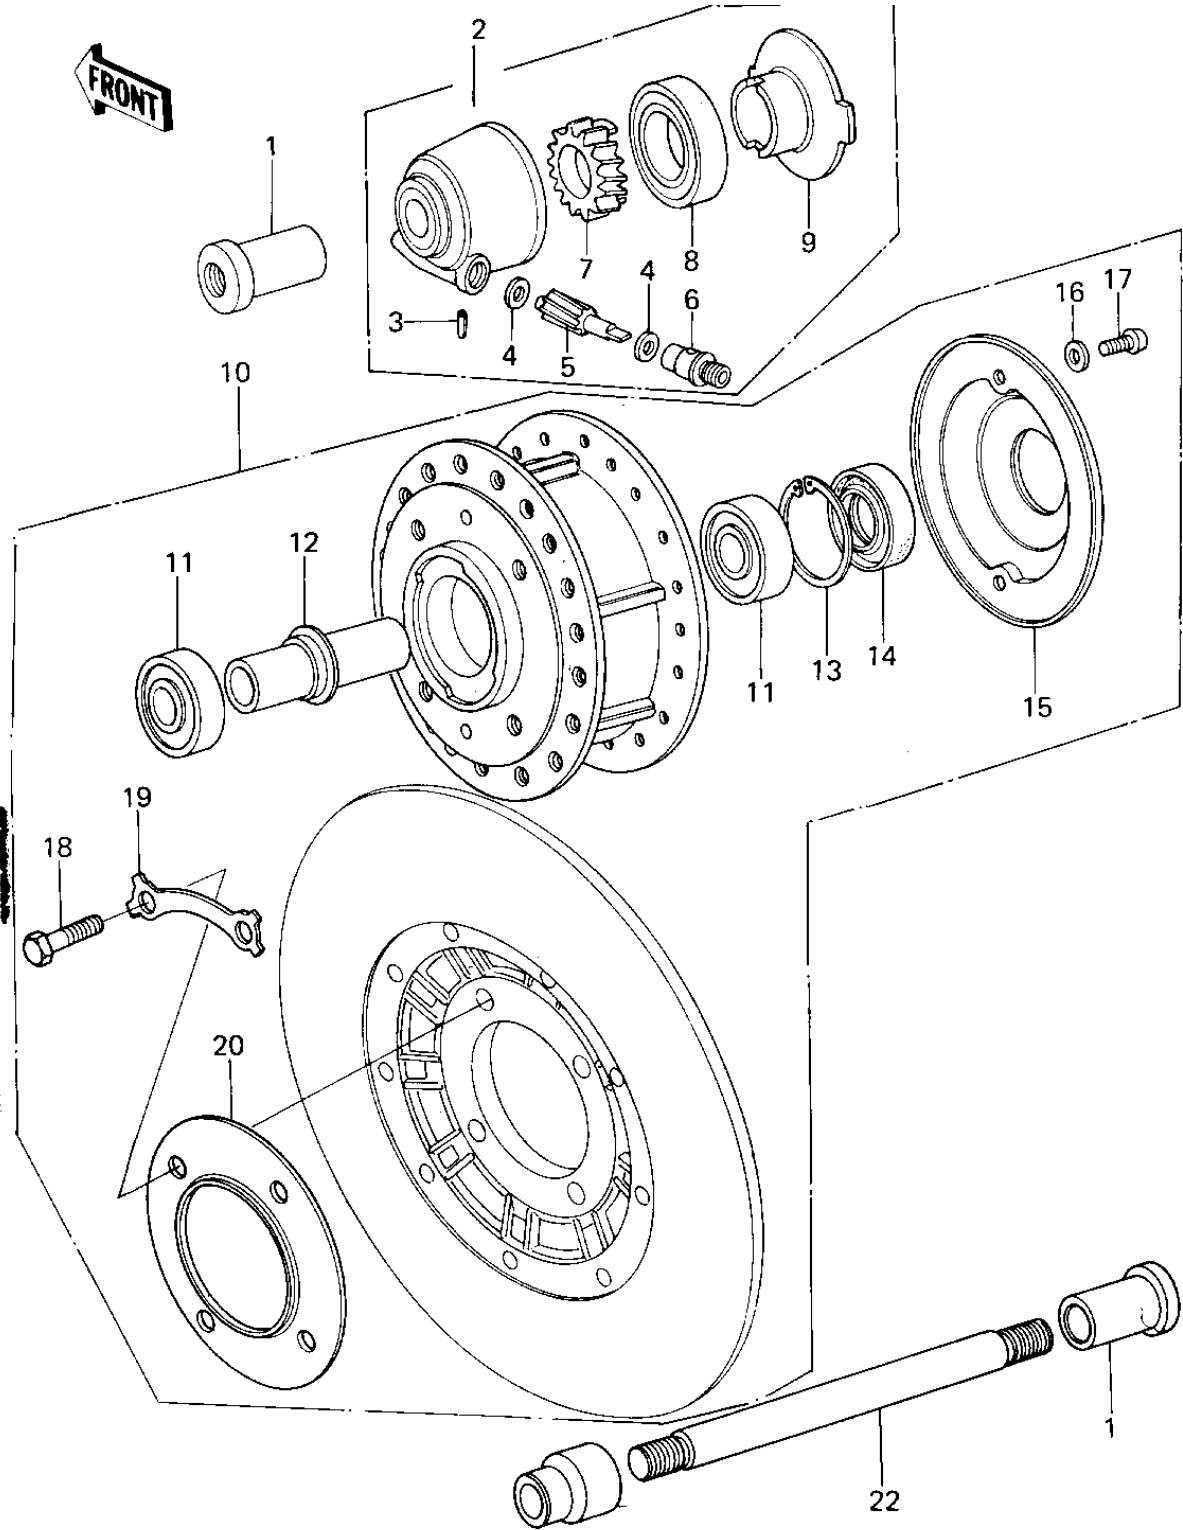

1978 KZ650-B2 PARTS DIAGRAM

FRONT HUB

1978 KZ650-B2 PARTS LIST

FRONT HUB

ITEM NAME	PART NUMBER	QUANTITY
COLLAR,FRONT AXLE (Ref # 1)	41069-033	1
GEAR BOX ASSY (Ref # 2)	41078-008	1
PIN,SPRING (Ref # 3)	41082-001	1
WASHER THRST SPD PINI (Ref # 4)	41063-001	1
PINION,SPEEDOMETER (Ref # 5)	41060-017	1
BUSH,SPEEDMETER CABLE (Ref # 6)	41062-005	1
GEAR,SPEEDOMETER (Ref # 7)	41059-026	1
OIL SEAL,BJN30427-C3 (Ref # 8)	92049-1057	1
RECEIVER,GEAR (Ref # 9)	41064-013	1
DRUM-ASSY,FR BRK (Ref # 10)	41034-041	1
BEARING BALL #6203 (Ref # 11)	601B6203	1
COLLAR,BRG (Ref # 12)	41039-028	1
RING, SNAP,43.5M/M (Ref # 13)	92033-1040	1
OIL SEAL (Ref # 14)	654A254008	1
DUST COVER (Ref # 15)	41042-016	1
WASHER PLAIN 5MM (Ref # 16)	411B0500	1
SCREW PAN HEAD 5X12 (Ref # 17)	220B0512	1
BOLT (Ref # 18)	92001-158	1
WASHER,LOCK (Ref # 19)	92088-023	1
DUST COVER (Ref # 20)	41042-014	1
COLLAR,FRONT AXLE (Ref # 21)	41069-032	1
AXLE,FRONT (Ref # 22)	41068-049	1