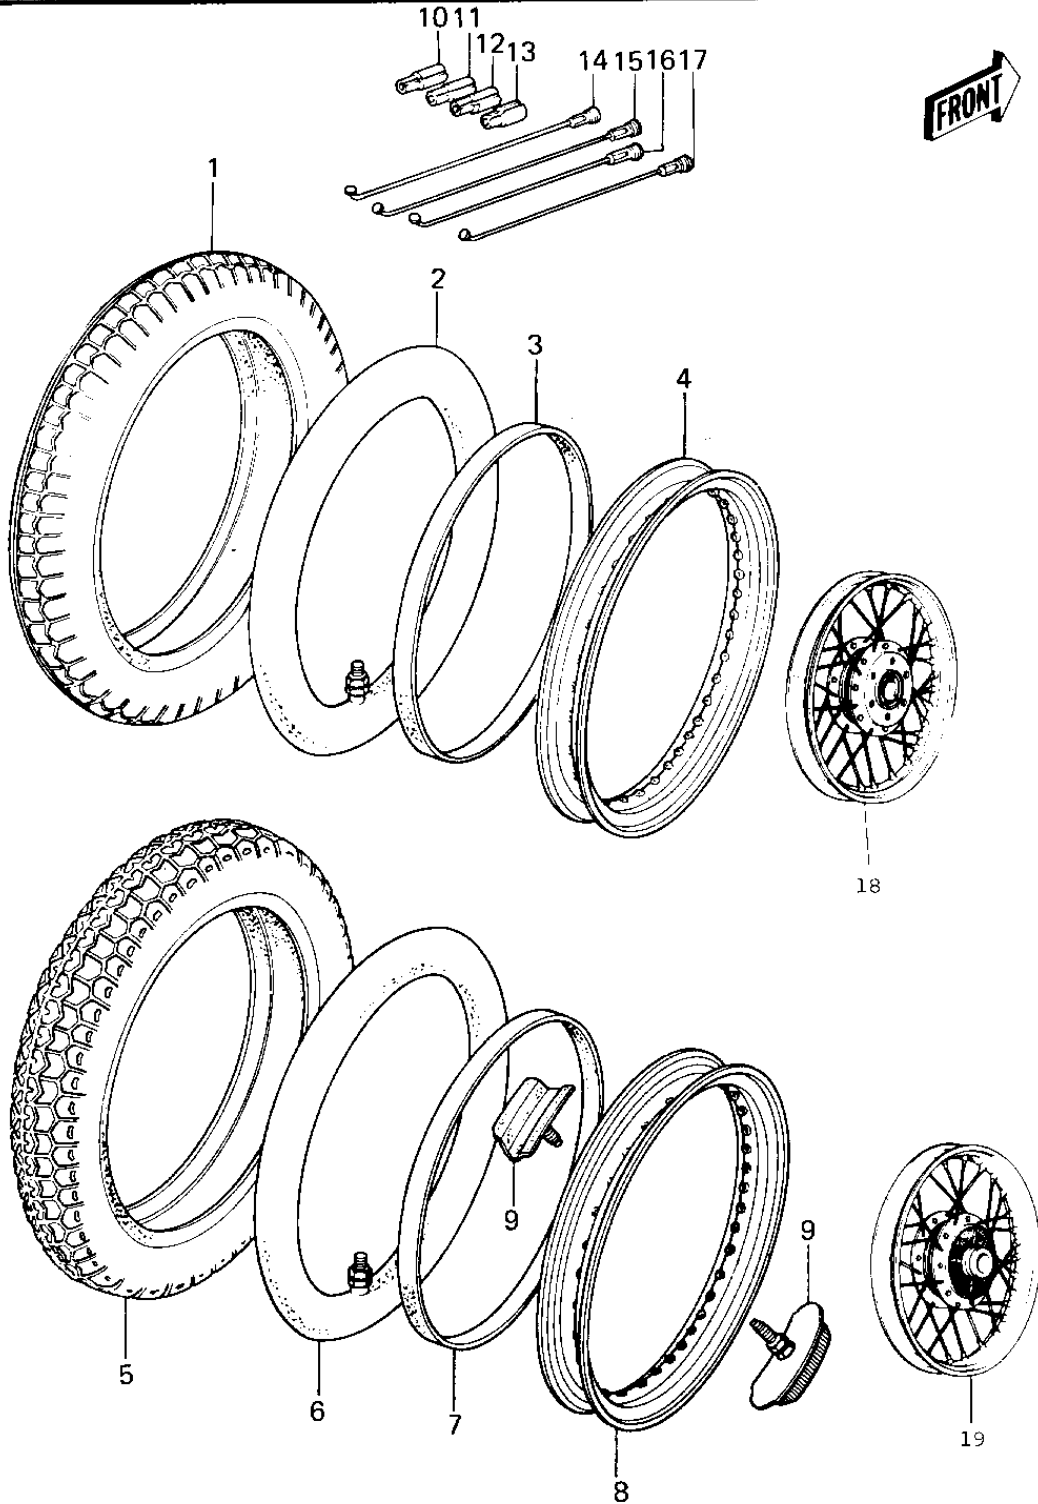

1978 KZ650-B2 PARTS DIAGRAM

WHEELS/TIRES

1978 KZ650-B2 PARTS LIST

WHEELS/TIRES

ITEM NAME	PART NUMBER	QUANTITY
TIRE 325H-19 F6B F (Ref # 1)	41021-038	1
*** N.L.A.*** (Canada) (Ref # 2)	41022-030	1
BAND RIM (Ref # 3)	41023-015	1
RIM (Ref # 4)	41025-085	1
TIRE 400H-18 K87 R (Ref # 5)	41021-039	1
TUBE 350/375/410-18 (Ref # 6)	41022-031	1
BAND,RIM,4.00/5.10-18 (Ref # 7)	41023-1006	1
RIM-2-15BX18W (Ref # 8)	41025-058	1
PROTECTOR-BEAD,2.15B (Ref # 9)	41024-008	1
WEIGHT,BALANCE,5G (Ref # 10)	41075-1010	1
WEIGHT,BALANCE,5G (Ref # 10)	41075-1010	1
WEIGHT,BALANCE,10G (Ref # 11)	41075-1007	1
WEIGHT,BALANCE,10G (Ref # 11)	41075-1007	1
WEIGHT,BALANCE,20G (Ref # 12)	41075-1008	1
WEIGHT,BALANCE,20G (Ref # 12)	41075-1008	1
WEIGHT,BALANCE,30G (Ref # 13)	41075-1009	1
WEIGHT,BALANCE,30G (Ref # 13)	41075-1009	1
SPOKE-ASY,FR INNER (Ref # 14)	41027-085	1
SPOKE-ASY,FR OUTER (Ref # 15)	41028-084	1
SPOKE-ASY,RR INNER (Ref # 16)	41027-090	1
SPOKE-ASY,RR OUTER (Ref # 17)	41028-089	1
WHEEL ASSY FRONT (Ref # 18)	41074-047	1
WHEEL ASSY,REAR (Ref # 19)	42048-041	1