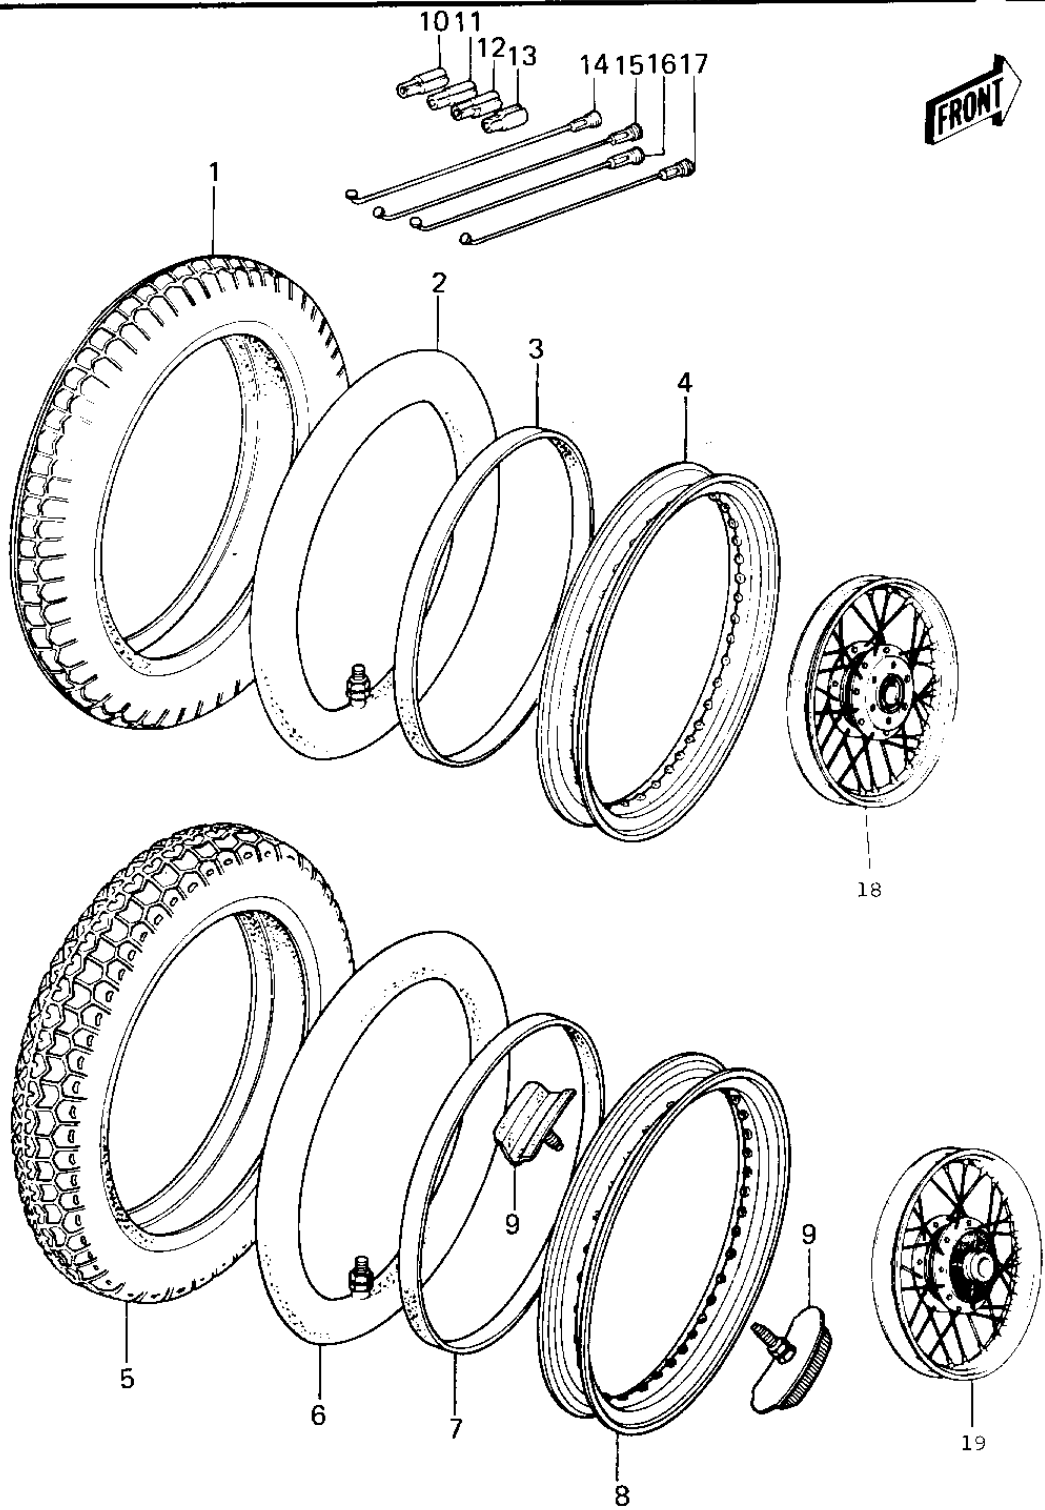

1977 KZ650-B1 PARTS DIAGRAM

WHEELS/TIRES

1977 KZ650-B1 PARTS LIST

WHEELS/TIRES

ITEM NAME	PART NUMBER	QUANTITY
TIRE 325H-19 F6B F (Ref # 1)	41021-038	1
*** N.L.A.*** (Canada) (Ref # 2)	41022-030	1
BAND RIM (Ref # 3)	41023-015	1
RIM (Ref # 4)	41025-085	1
TIRE 400H-18 K87 R (Ref # 5)	41021-039	1
TUBE 350/375/410-18 (Ref # 6)	41022-031	1
BAND,RIM,4.00/5.10-18 (Ref # 7)	41023-1006	1
RIM-2-15BX18W (Ref # 8)	41025-058	1
PROTECTOR-BEAD,2.15B (Ref # 9)	41024-008	2
WEIGHT,BALANCE,5G (Ref # 10)	41075-1010	AR
WEIGHT,BALANCE,5G (Ref # 10)	41075-1010	AR
WEIGHT,BALANCE,10G (Ref # 11)	41075-1007	AR
WEIGHT,BALANCE,10G (Ref # 11)	41075-1007	AR
WEIGHT,BALANCE,20G (Ref # 12)	41075-1008	AR
WEIGHT,BALANCE,20G (Ref # 12)	41075-1008	AR
WEIGHT,BALANCE,30G (Ref # 13)	41075-1009	AR
WEIGHT,BALANCE,30G (Ref # 13)	41075-1009	AR
SPOKE-ASY,FR INNER (Ref # 14)	41027-085	20
SPOKE-ASY,FR OUTER (Ref # 15)	41028-084	20
SPOKE-ASY,RR INNER (Ref # 16)	41027-090	20
SPOKE-ASY,RR OUTER (Ref # 17)	41028-089	20
WHEEL ASSY FRONT (Ref # 18)	41074-047	1
WHEEL ASSY,REAR (Ref # 19)	42048-041	1