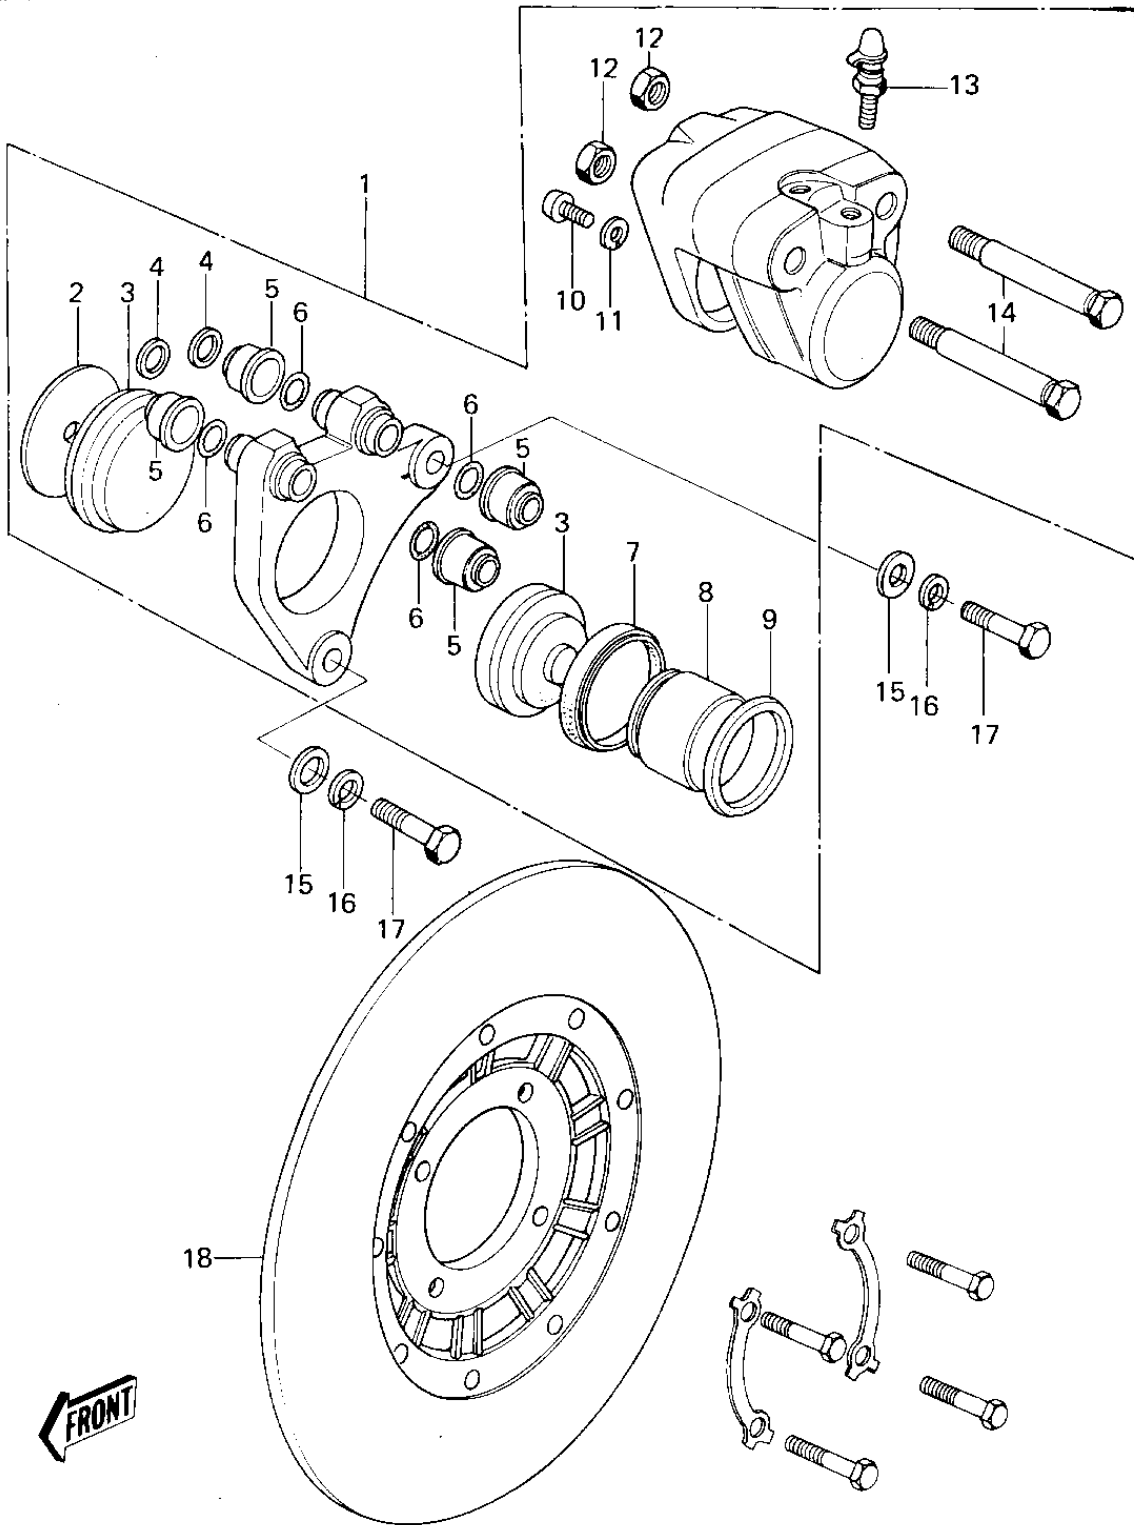

# 1978 KZ650-B2 PARTS DIAGRAM

## FRONT BRAKE

### FRONT BRAKE

ITEM NAME	PART NUMBER	QUANTITY
CALIPER ASSY,FRONT (Ref # 1)	43041-030	1
CALIPER ASSY,FRONT (Ref # 1)	43041-1006	1
SPACER (Ref # 2)	43040-004	1
PAD SET,(FRONT) (Ref # 3)	43050-5001	1
PLUG (Ref # 4)	43088-002	1
DUST SHILD,SHAFT (Ref # 5)	43052-005	1
"O" RING (Ref # 6)	43053-006	1
DUST SEALD,RUBBER (Ref # 7)	43054-003	1
PISTON,FRONT CALIPER (Ref # 8)	43048-009	1
RING,PISTON SEAL (Ref # 9)	43049-002	1
SCREW PAN HEAD 6X12 (Ref # 10)	220B0612	1
WASHER SPRING 6MM (Ref # 11)	461F0600	1
NUT 10MM (Ref # 12)	315B1000	1
BLEEDER SET (Ref # 13)	43085-001	1
BOLT (Ref # 14)	43045-006	1
WASHER PLAIN 10MM (Ref # 15)	410B1000	1
WASHER SPRING 10MM (Ref # 16)	461F1000	1
BOLT (Ref # 17)	92007-032	1
DISC PLATE,FRONT (Ref # 18)	41080-005	1