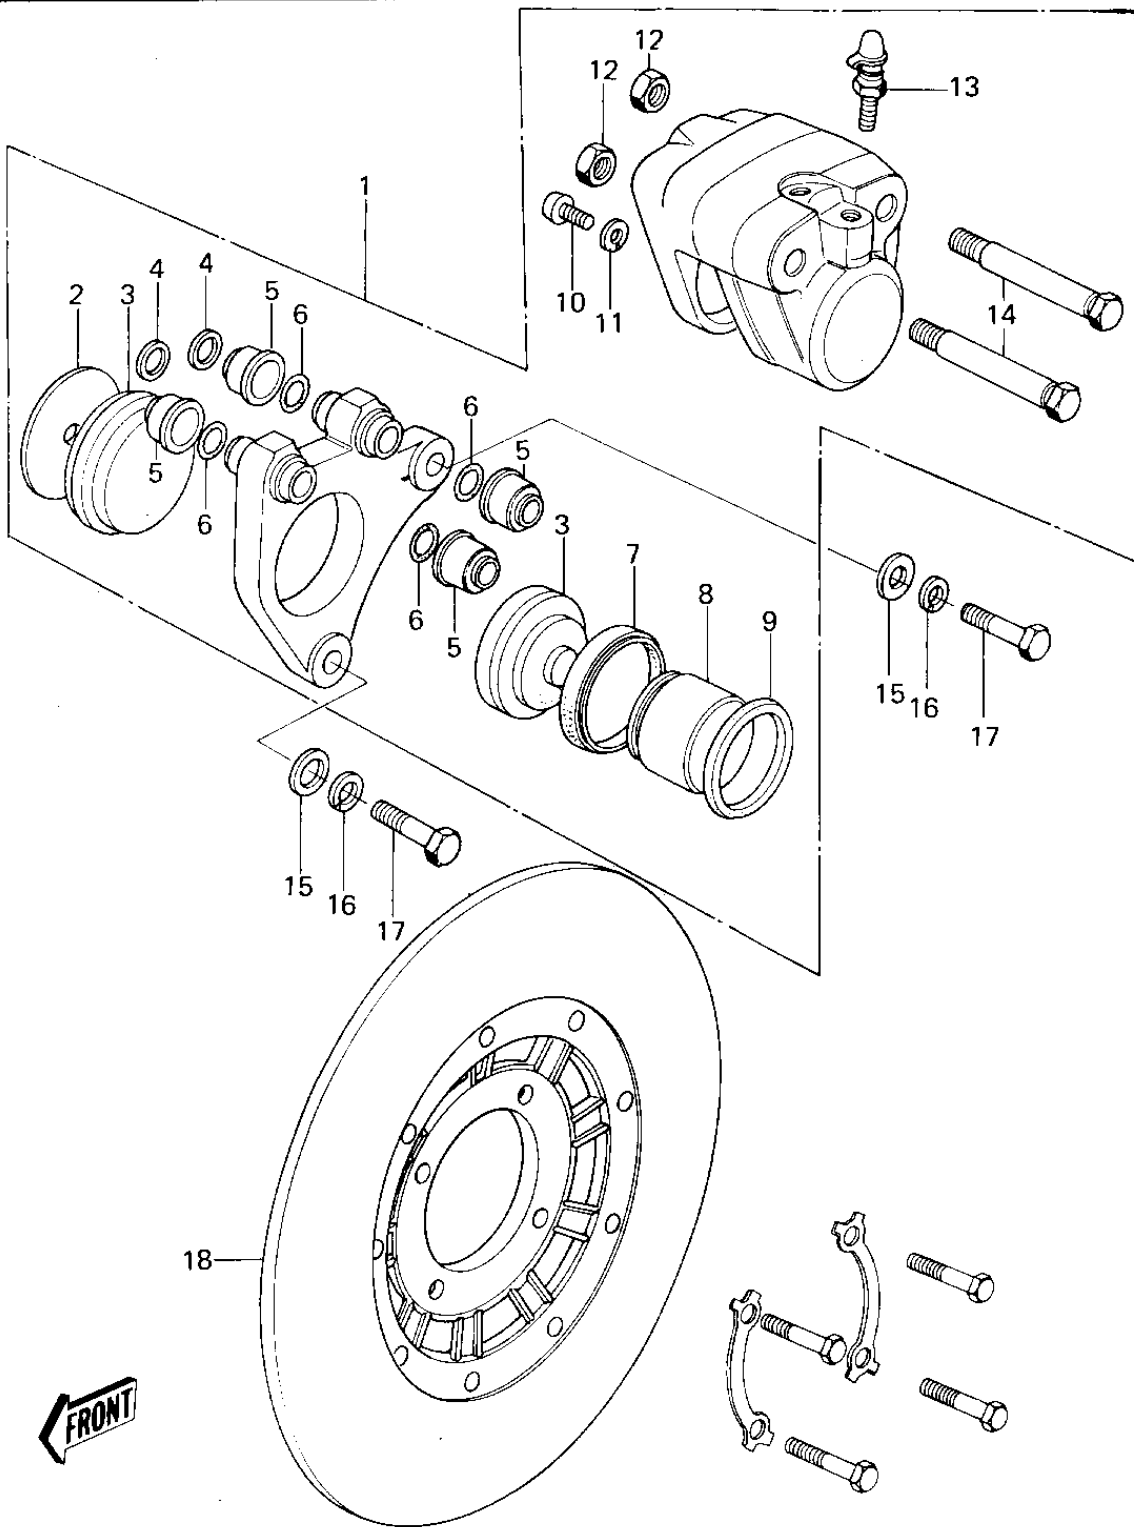

1977 KZ650-B1 PARTS DIAGRAM

FRONT BRAKE

1977 KZ650-B1 PARTS LIST

FRONT BRAKE

ITEM NAME	PART NUMBER	QUANTITY
CALIPER ASSY,FRONT (Ref # 1)	43041-030	1
CALIPER ASSY,FRONT (Ref # 1)	43041-1006	1
SPACER (Ref # 2)	43040-004	1
PAD SET,(FRONT) (Ref # 3)	43050-5001	1
PLUG (Ref # 4)	43088-002	2
DUST SHILD,SHAFT (Ref # 5)	43052-005	4
"O" RING (Ref # 6)	43053-006	4
DUST SEALD,RUBBER (Ref # 7)	43054-003	1
PISTON,FRONT CALIPER (Ref # 8)	43048-009	1
RING,PISTON SEAL (Ref # 9)	43049-002	1
SCREW PAN HEAD 6X12 (Ref # 10)	220B0612	1
WASHER SPRING 6MM (Ref # 11)	461F0600	1
NUT 10MM (Ref # 12)	315B1000	2
BLEEDER SET (Ref # 13)	43085-001	1
BOLT (Ref # 14)	43045-006	2
WASHER PLAIN 10MM (Ref # 15)	410B1000	2
WASHER SPRING 10MM (Ref # 16)	461F1000	2
BOLT (Ref # 17)	92007-032	2
DISC PLATE,FRONT (Ref # 18)	41080-005	1