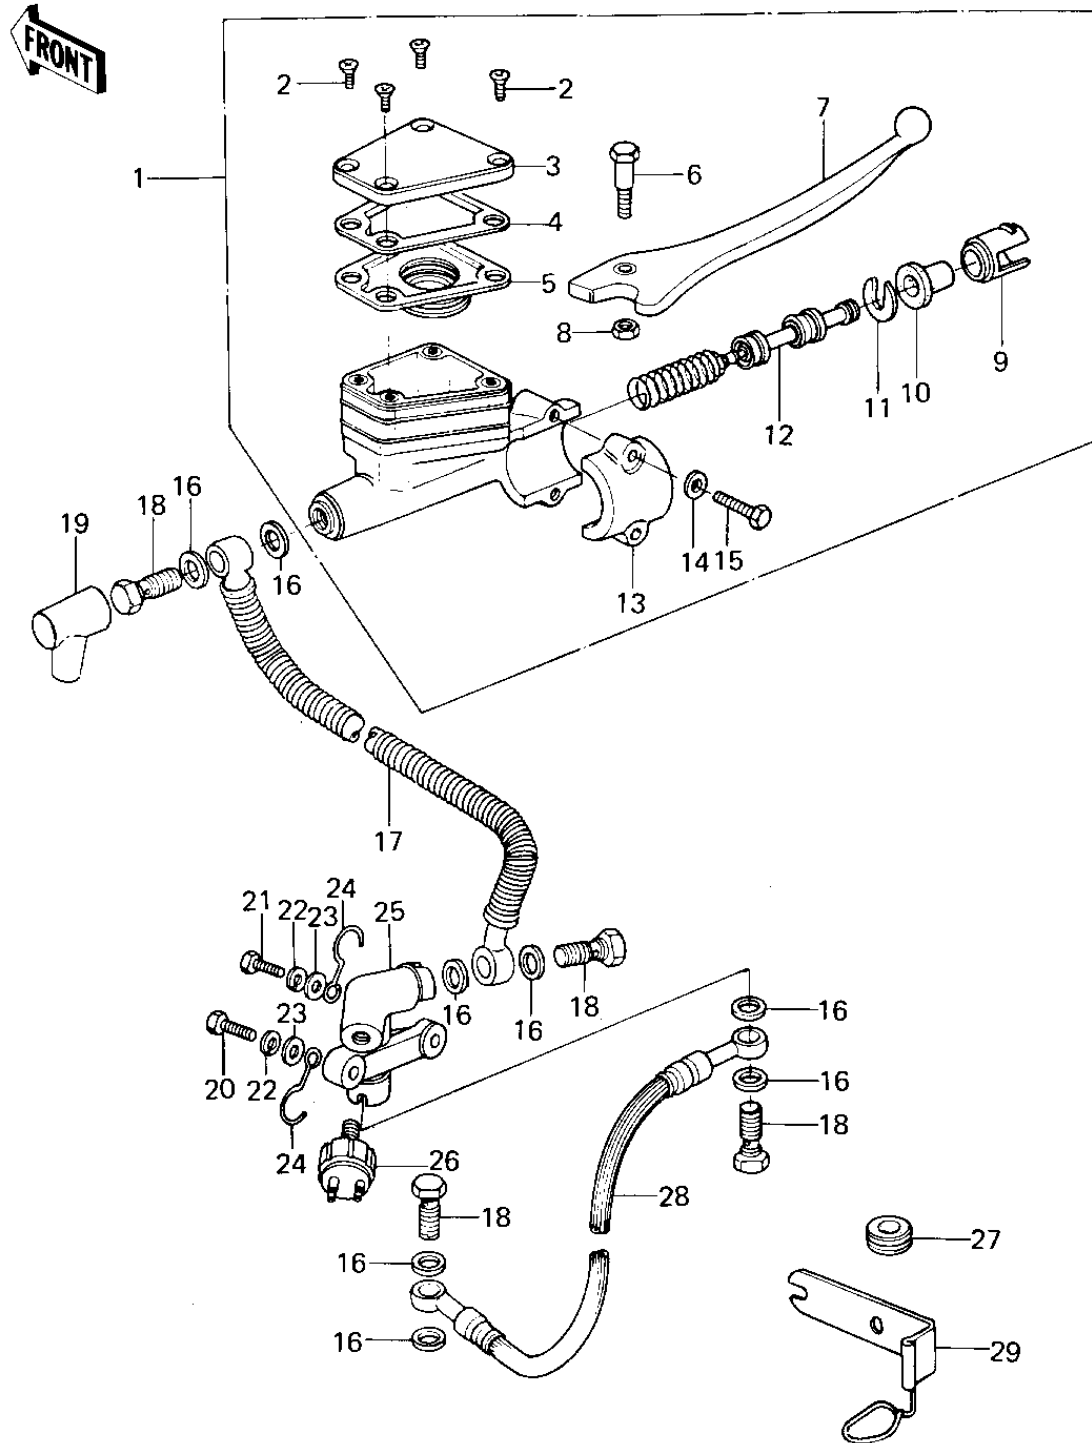

# 1978 KZ650-B2 PARTS DIAGRAM

FRONT MASTER CYLINDER (KZ650-B2/B2A/B3)

# 1978 KZ650-B2 PARTS LIST

## FRONT MASTER CYLINDER (KZ650-B2/B2A/B3)

ITEM NAME	PART NUMBER	QUANTITY
CYLINDER ASSY,MASTER (Ref # 1)	43015-1007	1
SCREW,COUNTERSUNK HED (Ref # 2)	92001-1055	1
CAP,OIL CUP (Ref # 3)	43026-1003	1
PLATE,DIAPHRAGM (Ref # 4)	43027-1002	1
DIAPHRAGM (Ref # 5)	43028-1002	1
BOLT,CLUTCH LEV FITT (Ref # 6)	92001-1056	1
LEVER,FRONT BRAKE (Ref # 7)	46092-1002	1
NUT 6MM (Ref # 8)	312B0600	1
LINER,PISTON (Ref # 9)	14008-1007	1
DUST COVER (Ref # 10)	49016-1010	1
STOPER,PISTON (Ref # 11)	43022-1001	1
PISTON-COMP-BRAKE (Ref # 12)	43020-1026	1
HOLDER,MASTER CYLINDR (Ref # 13)	43034-1001	1
WASHER PLAIN 6MM (Ref # 14)	411B0600	1
BOLT HEX HEAD 6X25 (Ref # 15)	110N0625	1
WASHER-OIL BOLT (Ref # 16)	43067-001	1
HOSE,M/C BRAKE (Ref # 17)	43059-032	1
BOLT,OIL,L=23 (Ref # 18)	92002-1888	1
BOOT,DUST (Ref # 19)	49006-1041	1
BOLT-HEX HEAD,6X32 (Ref # 20)	110N0632	1
BOLT, HEX HEAD 6X22 (Ref # 21)	110N0622	1
WASHER SPRING 6MM (Ref # 22)	461F0600	1
WASHER PLAIN 6MM (Ref # 23)	411B0600	1
CLAMP,CABLE (Ref # 24)	92037-092	1
JOINT,THREE WAY (Ref # 25)	43061-002	1
SWITCH-FRONT BRAKE (Ref # 26)	43065-001	1
DAMPER RUBBER,CYL HSE (Ref # 27)	43064-006	1
HOSE,CALIPER BRAKE (Ref # 28)	43059-033	1
BRACKET (Ref # 29)	11034-1041	1