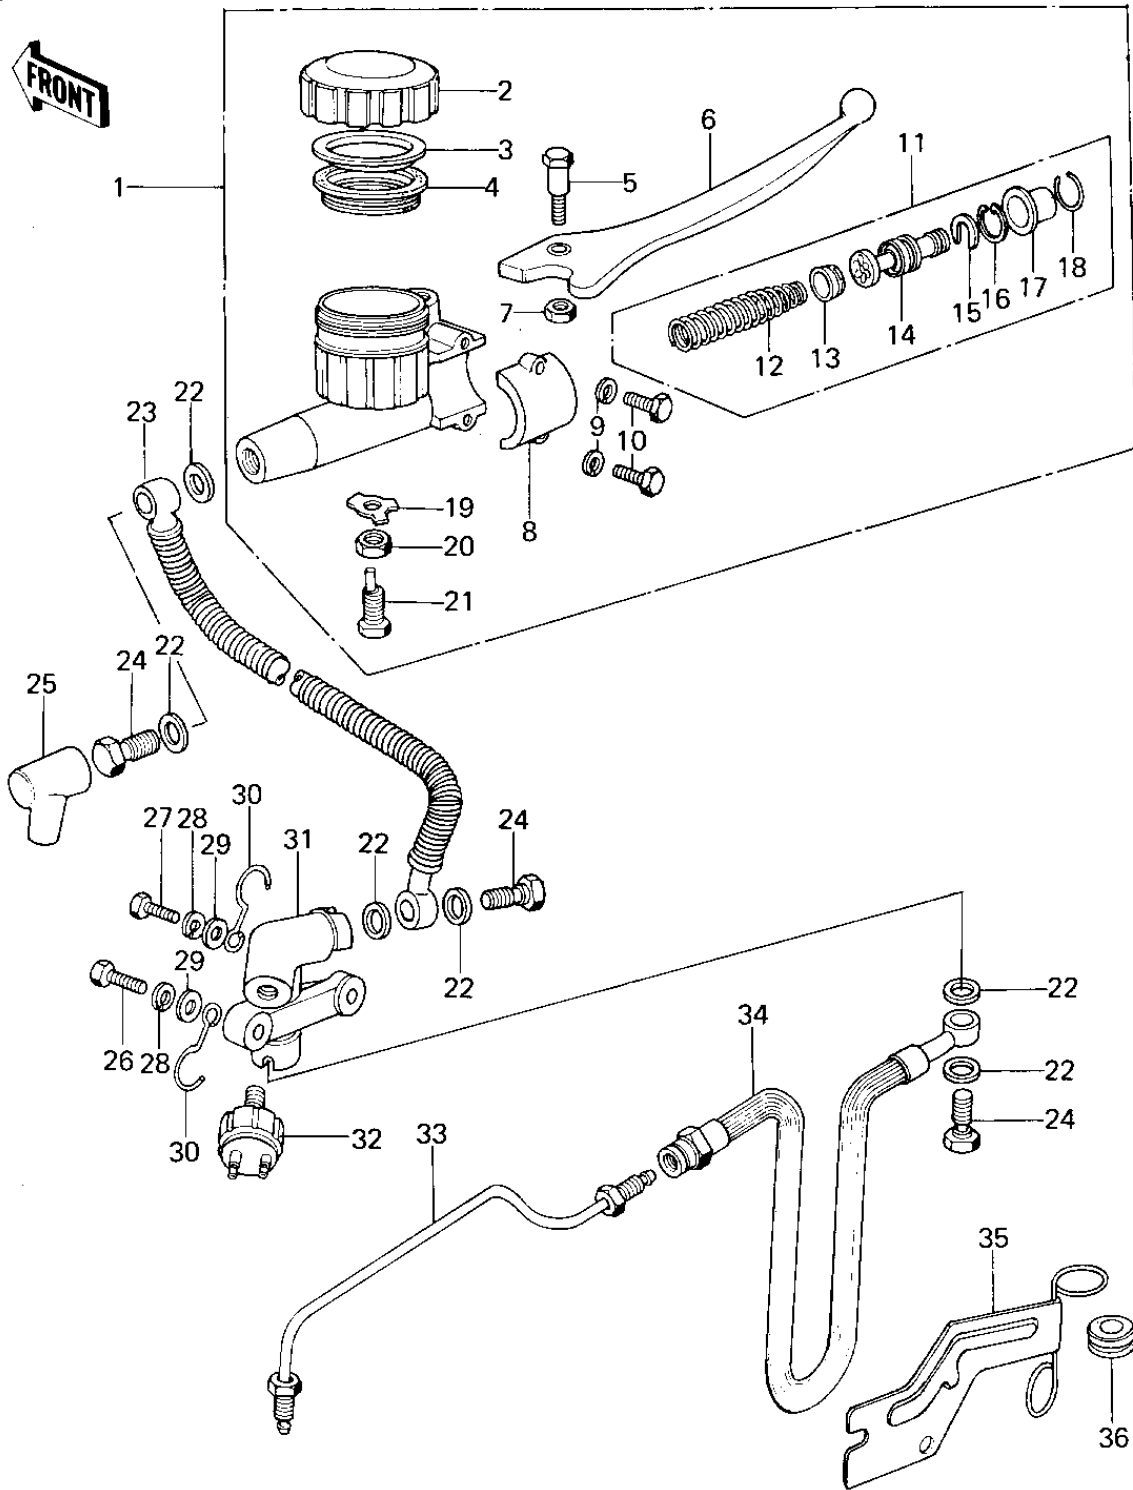

1978 KZ650-B2 PARTS DIAGRAM

FRONT MASTER CYLINDER (KZ650-B1)

1978 KZ650-B2 PARTS LIST

FRONT MASTER CYLINDER (KZ650-B1)

ITEM NAME	PART NUMBER	QUANTITY
CYLINDER ASSY,MASTER (Ref # 1)	43015-032	1
CAP,OIL CUP (Ref # 2)	43026-003	1
PLATE-MASTER CYLINDER (Ref # 3)	43027-001	1
DIAPHRAGM (Ref # 4)	43028-001	1
BOLT (Ref # 5)	43033-004	1
LEVER,FRONT BRAKE (Ref # 6)	43029-003	1
NUT 6MM (Ref # 7)	312B0600	1
HOLDER-MASTER CYL (Ref # 8)	43034-001	1
WASHER PLAIN 6MM (Ref # 9)	411B0600	1
BOLT HEX HEAD 6X25 (Ref # 10)	110N0625	1
REPAIR SET-MASTER CYL (Ref # 11)	43073-001	1
SPRING ASSY-RETURN (Ref # 12)	43018-001	1
CUP-PRIMARY (Ref # 13)	43019-001	1
PISTON ASSY (Ref # 14)	43072-001	1
STOPPER-PISTON (Ref # 15)	43022-001	1
CIRCLIP,18MM (Ref # 16)	481J1800	1
BOOTS (Ref # 17)	43024-001	1
STOPPER-BOOTS (Ref # 18)	43025-001	1
WASHER-LOCK,8MM (Ref # 19)	43031-001	1
NUT,8MM (Ref # 20)	311B0800	1
BOLT,LEVER ADJUSTING (Ref # 21)	43030-003	1
WASHER-OIL BOLT (Ref # 22)	43067-001	1
HOSE,M/C BRAKE (Ref # 23)	43059-032	1
BOLT,OIL,L=23 (Ref # 24)	92002-1888	1
BOOT,DUST (Ref # 25)	49006-1041	1
BOLT-HEX HEAD,6X32 (Ref # 26)	110N0632	1
BOLT, HEX HEAD 6X22 (Ref # 27)	110N0622	1
WASHER SPRING 6MM (Ref # 28)	461F0600	1
WASHER PLAIN 6MM (Ref # 29)	411B0600	1

1978 KZ650-B2 PARTS LIST

FRONT MASTER CYLINDER (KZ650-B1)

ITEM NAME	PART NUMBER	QUANTITY
CLAMP,CABLE (Ref # 30)	92037-092	1
JOINT,THREE WAY (Ref # 31)	43061-002	1
SWITCH-FRONT BRAKE (Ref # 32)	43065-001	1
PIPE,BRIDGE (Ref # 33)	43060-021	1
HOSE-BRAKE,L=350 (Ref # 34)	43059-1262	1
BRACKET-BRAKE HOSE (Ref # 35)	43063-001	1
GROMMET-HOSE BRACKET (Ref # 36)	43064-001	1