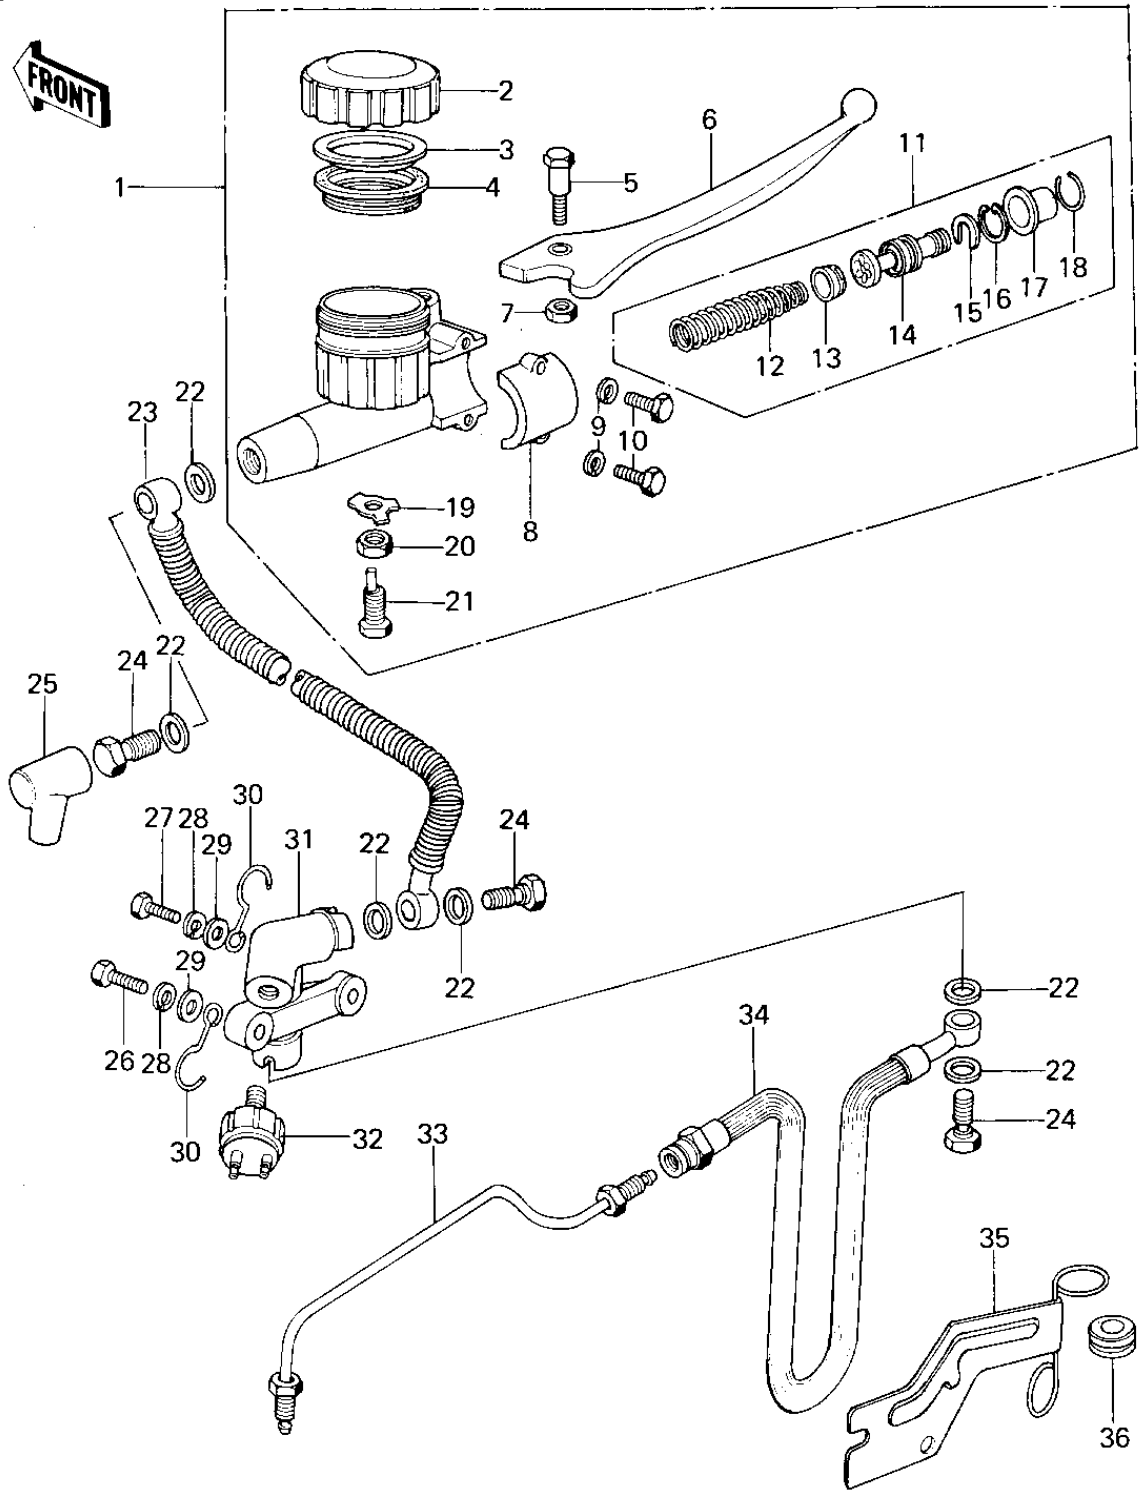

1977 KZ650-B1 PARTS DIAGRAM

FRONT MASTER CYLINDER (KZ650-B1)

1977 KZ650-B1 PARTS LIST

FRONT MASTER CYLINDER (KZ650-B1)

ITEM NAME	PART NUMBER	QUANTITY
CYLINDER ASSY,MASTER (Ref # 1)	43015-032	1
CAP,OIL CUP (Ref # 2)	43026-003	1
PLATE-MASTER CYLINDER (Ref # 3)	43027-001	1
DIAPHRAGM (Ref # 4)	43028-001	1
BOLT (Ref # 5)	43033-004	1
LEVER,FRONT BRAKE (Ref # 6)	43029-003	1
NUT 6MM (Ref # 7)	312B0600	1
HOLDER-MASTER CYL (Ref # 8)	43034-001	1
WASHER PLAIN 6MM (Ref # 9)	411B0600	2
BOLT HEX HEAD 6X25 (Ref # 10)	110N0625	2
REPAIR SET-MASTER CYL (Ref # 11)	43073-001	1
SPRING ASSY-RETURN (Ref # 12)	43018-001	1
CUP-PRIMARY (Ref # 13)	43019-001	1
PISTON ASSY (Ref # 14)	43072-001	1
STOPPER-PISTON (Ref # 15)	43022-001	1
CIRCLIP,18MM (Ref # 16)	481J1800	1
BOOTS (Ref # 17)	43024-001	1
STOPPER-BOOTS (Ref # 18)	43025-001	1
WASHER-LOCK,8MM (Ref # 19)	43031-001	1
NUT,8MM (Ref # 20)	311B0800	1
BOLT,LEVER ADJUSTING (Ref # 21)	43030-003	1
WASHER-OIL BOLT (Ref # 22)	43067-001	6
HOSE,M/C BRAKE (Ref # 23)	43059-032	1
BOLT,OIL,L=23 (Ref # 24)	92002-1888	3
BOOT,DUST (Ref # 25)	49006-1041	1
BOLT-HEX HEAD,6X32 (Ref # 26)	110N0632	1
BOLT, HEX HEAD 6X22 (Ref # 27)	110N0622	1
WASHER SPRING 6MM (Ref # 28)	461F0600	2
WASHER PLAIN 6MM (Ref # 29)	411B0600	2

1977 KZ650-B1 PARTS LIST

FRONT MASTER CYLINDER (KZ650-B1)

ITEM NAME	PART NUMBER	QUANTITY
CLAMP,CABLE (Ref # 30)	92037-092	2
JOINT,THREE WAY (Ref # 31)	43061-002	1
SWITCH-FRONT BRAKE (Ref # 32)	43065-001	1
PIPE,BRIDGE (Ref # 33)	43060-021	1
HOSE-BRAKE,L=350 (Ref # 34)	43059-1262	1
BRACKET-BRAKE HOSE (Ref # 35)	43063-001	1
GROMMET-HOSE BRACKET (Ref # 36)	43064-001	1