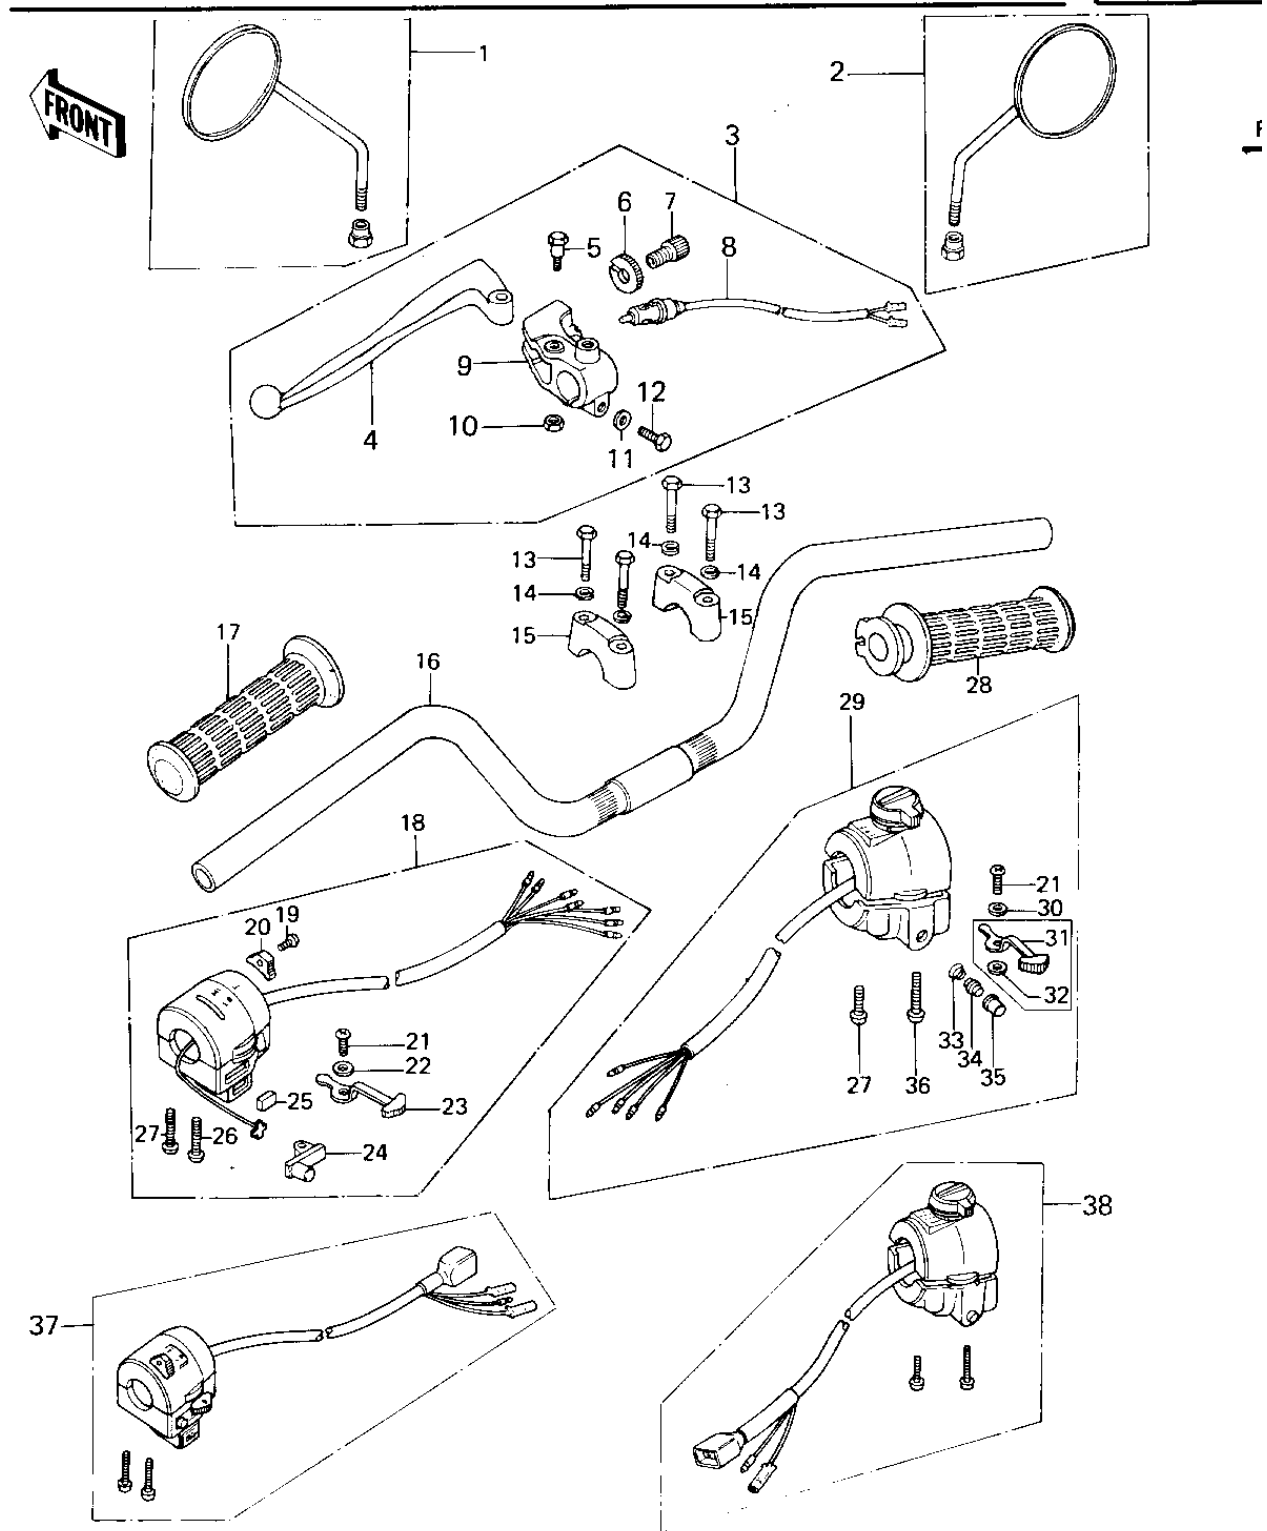

1979 KZ650-B3 PARTS DIAGRAM

HANDLEBAR

1979 KZ650-B3 PARTS LIST

HANDLEBAR

ITEM NAME	PART NUMBER	QUANTITY
REAR VIEW MIRROR,L.H (Ref # 1)	56003-019	1
REAR VIEW MIRROR,R.H (Ref # 2)	56002-029	1
LEVER ASSY,CLUTCH (Ref # 3)	46076-054	1
LEVER,CLUTCH (Ref # 4)	46092-023	1
BOLT,HEX HEAD (Ref # 5)	92007-047	1
NUT,CABLE ADJUST NUT (Ref # 6)	46056-007	1
SCREW CABLE ADJUST (Ref # 7)	46055-003	1
SWITCH,CLUTCH (Ref # 8)	27043-002	1
HOLDER,CLUTCH LEVER (Ref # 9)	46094-019	1
NUT,LOCK 6MM (Ref # 10)	92017-014	1
WASHER PLAIN 6MM (Ref # 11)	410B0600	1
BOLT HEX HEAD 6X25 (Ref # 12)	110N0625	1
BOLT 8X38 (Ref # 13)	92001-1405	4
WASHER SPRING 8MM (Ref # 14)	461F0800	4
HOLDER-HANDLEBAR (Ref # 15)	46012-008	2
HANDLEBAR (Ref # 16)	46003-038	1
HANDLEBAR (Ref # 16)	46003-1026	1
RUBBER,L.H GRIP (Ref # 17)	46075-028	1
CASE ASSY,L.H. (Ref # 18)	46091-054	1
CASE ASSY,L.H (Ref # 18)	46091-055	1
SCREW CNTSNK HD 3X8 (Ref # 19)	221B0308A	1
KNOB,LIGHTING SW L.H (Ref # 20)	46044-013	1
SCREW PAN HEAD 3X5 (Ref # 21)	220B0305A	2
WASHER (Ref # 22)	92095-010	1
KNOB,LIGHTING SW L.H (Ref # 23)	46043-005	1
BUTTON,HORN SWITCH (Ref # 24)	46028-007	1
UNAVAILABLE IN PRICE BOOK (Ref # 25)	92012-019	1
SCREW-PAN-CROS (Ref # 26)	220B0535	1
SCREW PAN HEAD 5X30 (Ref # 27)	220B0530	2

1979 KZ650-B3 PARTS LIST

HANDLEBAR

ITEM NAME	PART NUMBER	QUANTITY
GRIP ASSY,THROTTLE (Ref # 28)	46019-038	1
HOUSING ASSY,R.H. CON (Ref # 29)	46091-1031	1
HOUSING ASSY,R.H. CON (Ref # 29)	46091-1031	1
HOUSING ASSY,R.H. (Ref # 29)	46091-1038	1
WASHER PLAIN 3MM (Ref # 30)	410B0300	1
KNOB,LIGHTING SW R.H (Ref # 31)	46043-004	1
WASHER,PLAIN (Ref # 32)	92095-014	1
SWITCH ASSY,HORN BUTN (Ref # 33)	27010-1009	1
SWITCH ASSY,HORN BUTN (Ref # 34)	27010-1009	1
SWITCH ASSY,HORN BUTN (Ref # 35)	27010-1009	1
SCREW-PAN-CROS (Ref # 36)	220B0540	1
HOUSING ASSY,CONT,L.H (Ref # 37)	46091-1048	1
HOUSING ASSY,CONT,R.H (Ref # 38)	46091-1047	1